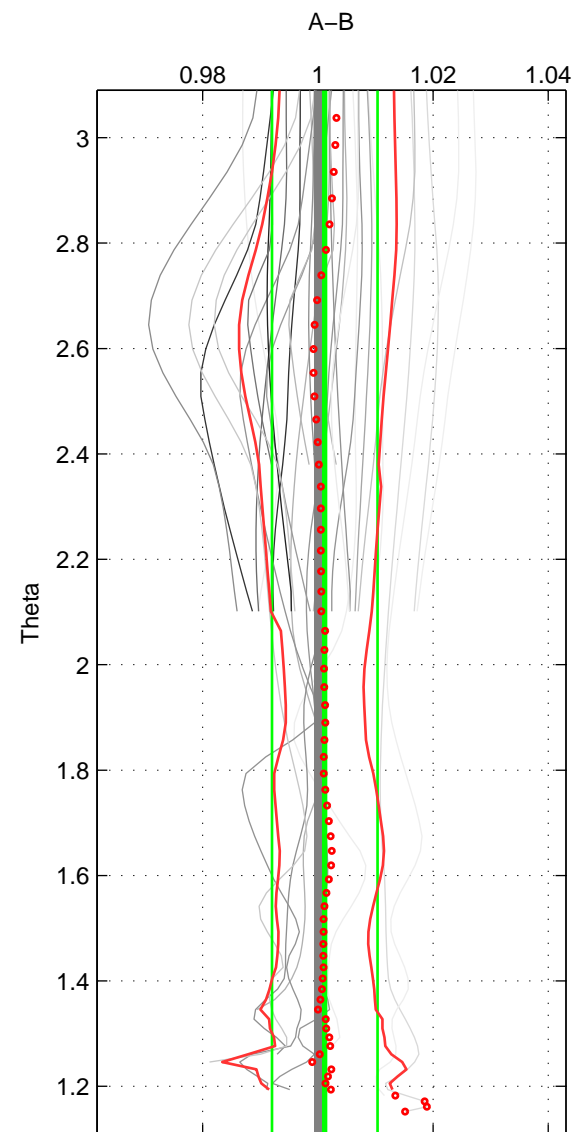

Cruise A (red). Date: Mar 1989 Cruisename: 507-32MW19890206

Cruise B (blue). Date: Jul 2001 Cruisename: 656-49UF20010710

*** "Favourite" values are those of space 2.

	Offset	O.StDev	Ratio	R.Stdev	Rating
SIGMA:	0.033	0.417	1.001	0.011	4
THETA:	0.045	0.349	1.001	0.009	5
DEPTH:	0.008	0.038	1.000	0.001	3
FAV.:	0.045	0.349	1.001	0.009	5

Profiles of A: 11
 Profiles of B: 3
 Diff profs : 29
 WMoffset (A-B): 0.032562
 WMoffset stdev: 0.41689
 WMratio (A/B): 1.0009
 WMratio stdev: 0.010686

Quality (1-5): 4

Profiles of A: 11
 Profiles of B: 3
 Diff profs : 29
 WMoffset (A-B): 0.044932
 WMoffset stdev: 0.34922
 WMratio (A/B): 1.0012
 WMratio stdev: 0.0091656

Quality (1-5): 5

Profiles of A: 11
 Profiles of B: 3
 Diff profs : 29
 WMoffset (A-B): 0.0079702
 WMoffset stdev: 0.037735
 WMratio (A/B): 1.0002
 WMratio stdev: 0.00096412

Quality (1-5): 3

Please note that statistics are bad.