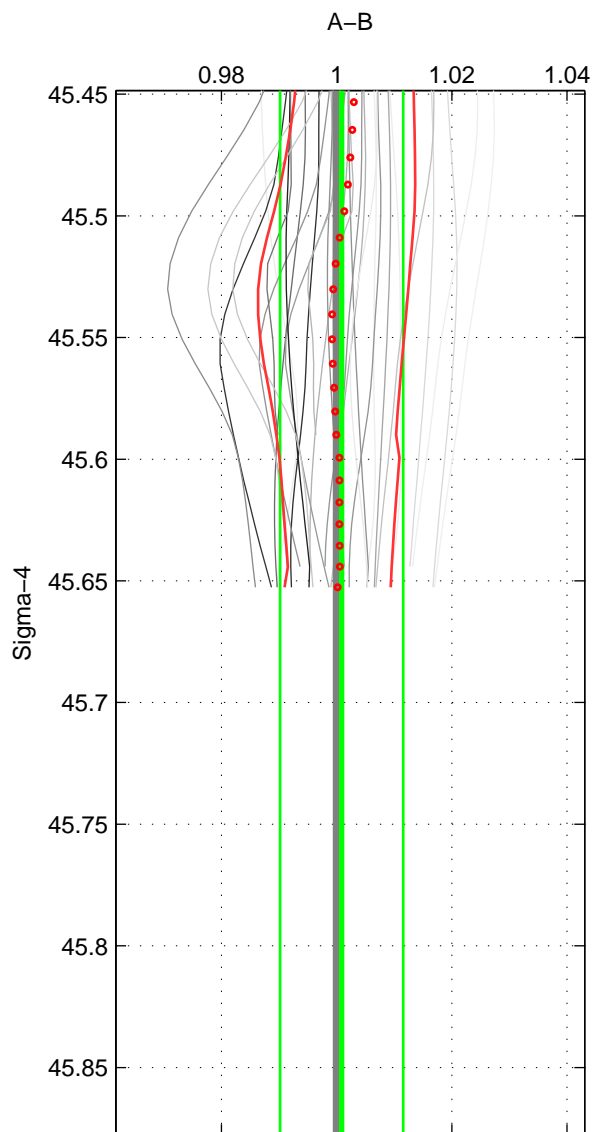

Cruise A (red). Date: Mar 1989 Cruisename: 507-32MW19890206

Cruise B (blue). Date: Jul 2001 Cruisename: 656-49UF20010710

*** "Favourite" values are those of space 2.

	Offset	O.StDev	Ratio	R.Stdev	Rating
SIGMA:	0.033	0.417	1.001	0.011	4
THETA:	0.045	0.349	1.001	0.009	5
DEPTH:	0.008	0.038	1.000	0.001	3
FAV.:	0.045	0.349	1.001	0.009	5

Profiles of A: 11
 Profiles of B: 3
 Diff profs : 29
 WMoffset (A-B): 0.032562
 WMoffset stdev: 0.41689
 WMratio (A/B): 1.0009
 WMratio stdev: 0.010686

Quality (1-5): 4

Profiles of A: 11
 Profiles of B: 3
 Diff profs : 29
 WMoffset (A-B): 0.044932
 WMoffset stdev: 0.34922
 WMratio (A/B): 1.0012
 WMratio stdev: 0.0091656

Quality (1-5): 5

Profiles of A: 11
 Profiles of B: 3
 Diff profs : 29
 WMoffset (A-B): 0.0079702
 WMoffset stdev: 0.037735
 WMratio (A/B): 1.0002
 WMratio stdev: 0.00096412

Quality (1-5): 3

Please note that statistics are bad.