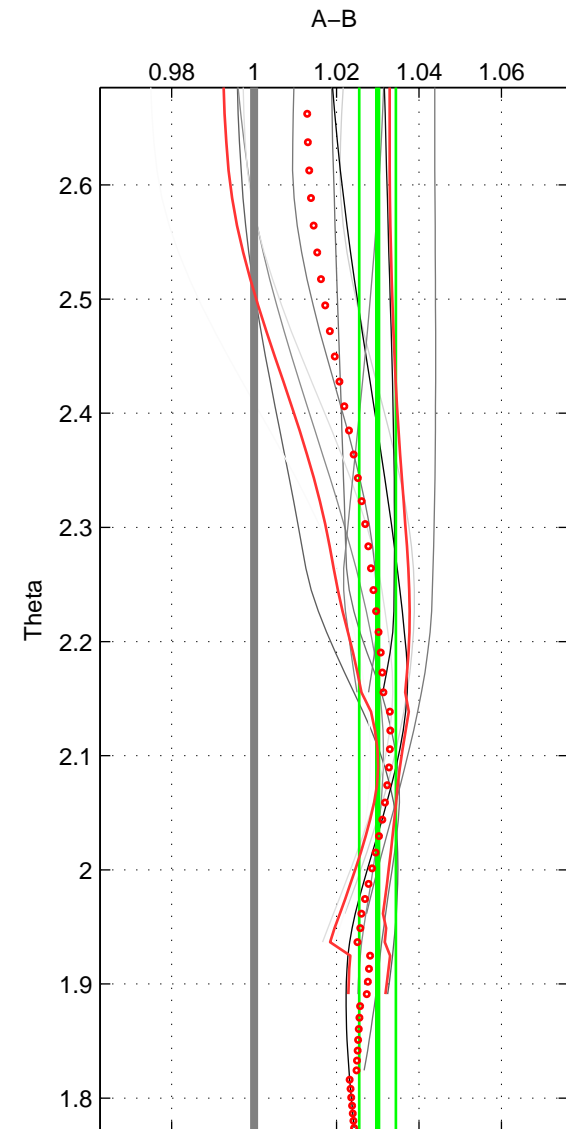

Cruise A (red). Date: Jul 2005 Cruisename: 669-49UF20050615

Cruise B (blue). Date: May 2000 Cruisename: 689-49UP20000420

*** "Favourite" values are means of spaces 1 2 3.

	Offset	O.StDev	Ratio	R.Stdev	Rating
SIGMA:	1.188	0.189	1.029	0.005	2
THETA:	1.208	0.176	1.030	0.004	2
DEPTH:	1.050	0.651	1.026	0.016	2
FAV.:	1.149	0.339	1.029	0.009	2

Profiles of A: 5
 Profiles of B: 3
 Diff profs : 11
 WMoffset (A-B): 1.1884
 WMoffset stdev: 0.18918
 WMratio (A/B): 1.0295
 WMratio stdev: 0.0047943

Quality (1-5): 2

Profiles of A: 5
 Profiles of B: 3
 Diff profs : 11
 WMoffset (A-B): 1.2079
 WMoffset stdev: 0.17579
 WMratio (A/B): 1.03
 WMratio stdev: 0.0044624

Quality (1-5): 2

Profiles of A: 5
 Profiles of B: 3
 Diff profs : 11
 WMoffset (A-B): 1.05
 WMoffset stdev: 0.6511
 WMratio (A/B): 1.0262
 WMratio stdev: 0.016278

Quality (1-5): 2