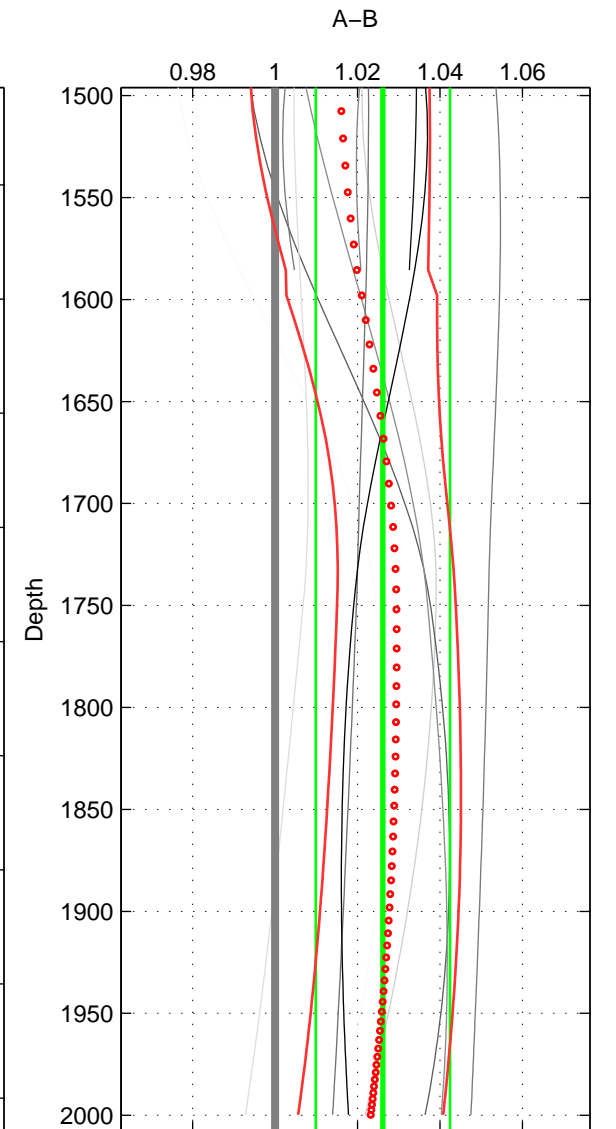

Cruise A (red). Date: Jul 2005 Cruisename: 669-49UF20050615

Cruise B (blue). Date: May 2000 Cruisename: 689-49UP20000420

*** "Favourite" values are means of spaces 1 2 3.

	Offset	O.StDev	Ratio	R.Stdev	Rating
SIGMA:	1.188	0.189	1.029	0.005	2
THETA:	1.208	0.176	1.030	0.004	2
DEPTH:	1.050	0.651	1.026	0.016	2
FAV.:	1.149	0.339	1.029	0.009	2

Profiles of A: 5
 Profiles of B: 3
 Diff profs : 11
 WMoffset (A-B): 1.1884
 WMoffset stdev: 0.18918
 WMratio (A/B): 1.0295
 WMratio stdev: 0.0047943

Quality (1-5): 2

Profiles of A: 5
 Profiles of B: 3
 Diff profs : 11
 WMoffset (A-B): 1.2079
 WMoffset stdev: 0.17579
 WMratio (A/B): 1.03
 WMratio stdev: 0.0044624

Quality (1-5): 2

Profiles of A: 5
 Profiles of B: 3
 Diff profs : 11
 WMoffset (A-B): 1.05
 WMoffset stdev: 0.6511
 WMratio (A/B): 1.0262
 WMratio stdev: 0.016278

Quality (1-5): 2