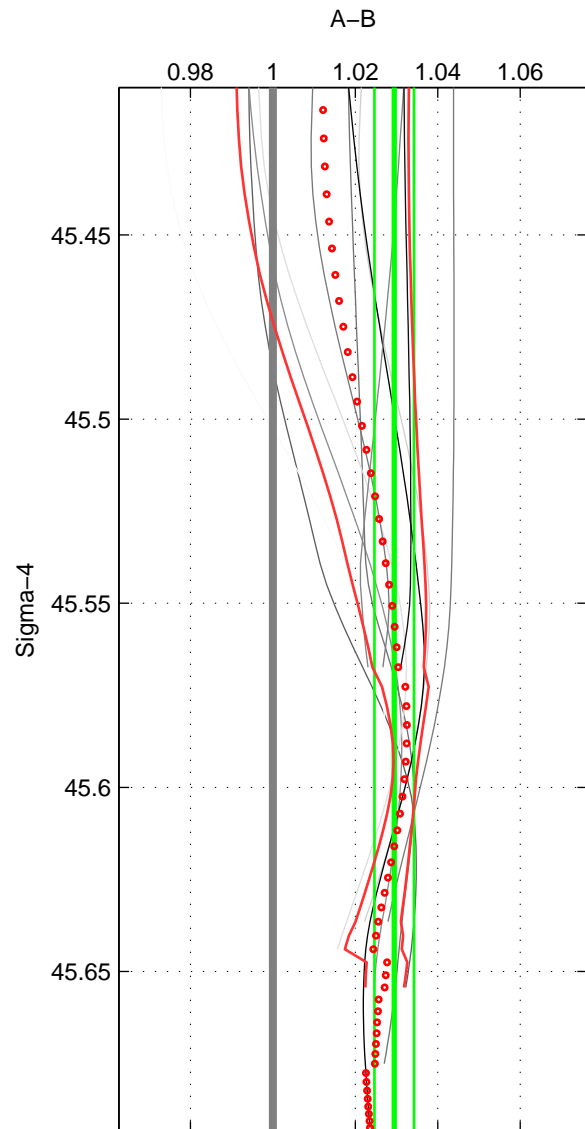

Cruise A (red). Date: Jul 2005 Cruisename: 669-49UF20050615

Cruise B (blue). Date: May 2000 Cruisename: 689-49UP20000420

*** "Favourite" values are means of spaces 1 2 3.

	Offset	O.StDev	Ratio	R.Stdev	Rating
SIGMA:	1.188	0.189	1.029	0.005	2
THETA:	1.208	0.176	1.030	0.004	2
DEPTH:	1.050	0.651	1.026	0.016	2
FAV.:	1.149	0.339	1.029	0.009	2

Profiles of A: 5
 Profiles of B: 3
 Diff profs : 11
 WMoffset (A-B): 1.1884
 WMoffset stdev: 0.18918
 WMratio (A/B): 1.0295
 WMratio stdev: 0.0047943

Quality (1-5): 2

Profiles of A: 5
 Profiles of B: 3
 Diff profs : 11
 WMoffset (A-B): 1.2079
 WMoffset stdev: 0.17579
 WMratio (A/B): 1.03
 WMratio stdev: 0.0044624

Quality (1-5): 2

Profiles of A: 5
 Profiles of B: 3
 Diff profs : 11
 WMoffset (A-B): 1.05
 WMoffset stdev: 0.6511
 WMratio (A/B): 1.0262
 WMratio stdev: 0.016278

Quality (1-5): 2