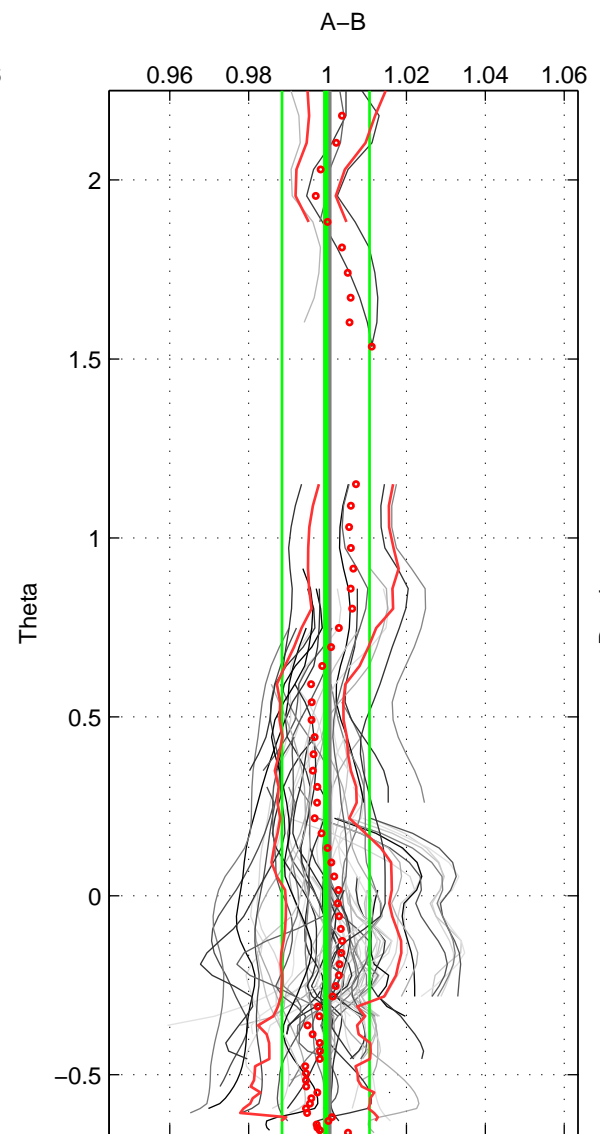

Cruise A (red). Date: Jan 2008 Cruisename: 338-09AR20071216

Cruise B (blue). Date: Apr 2008 Cruisename: 339-09AR20080322

*** "Favourite" values are means of spaces 1 2 3.

	Offset	O.StDev	Ratio	R.Stdev	Rating
SIGMA:	-0.011	0.359	1.000	0.011	5
THETA:	-0.015	0.354	1.000	0.011	5
DEPTH:	-0.110	0.438	0.997	0.014	5
FAV. :	-0.045	0.384	0.999	0.012	5

Profiles of A: 15
 Profiles of B: 21
 Diff profs : 82
 WMoffset (A-B): -0.011427
 WMoffset stdev: 0.35918
 WMratio (A/B): 0.99968
 WMratio stdev: 0.011244

Quality (1-5): 5

Profiles of A: 15
 Profiles of B: 21
 Diff profs : 81
 WMoffset (A-B): -0.014694
 WMoffset stdev: 0.35443
 WMratio (A/B): 0.99958
 WMratio stdev: 0.011093

Quality (1-5): 5

Profiles of A: 15
 Profiles of B: 21
 Diff profs : 86
 WMoffset (A-B): -0.10995
 WMoffset stdev: 0.43815
 WMratio (A/B): 0.99667
 WMratio stdev: 0.013549

Quality (1-5): 5