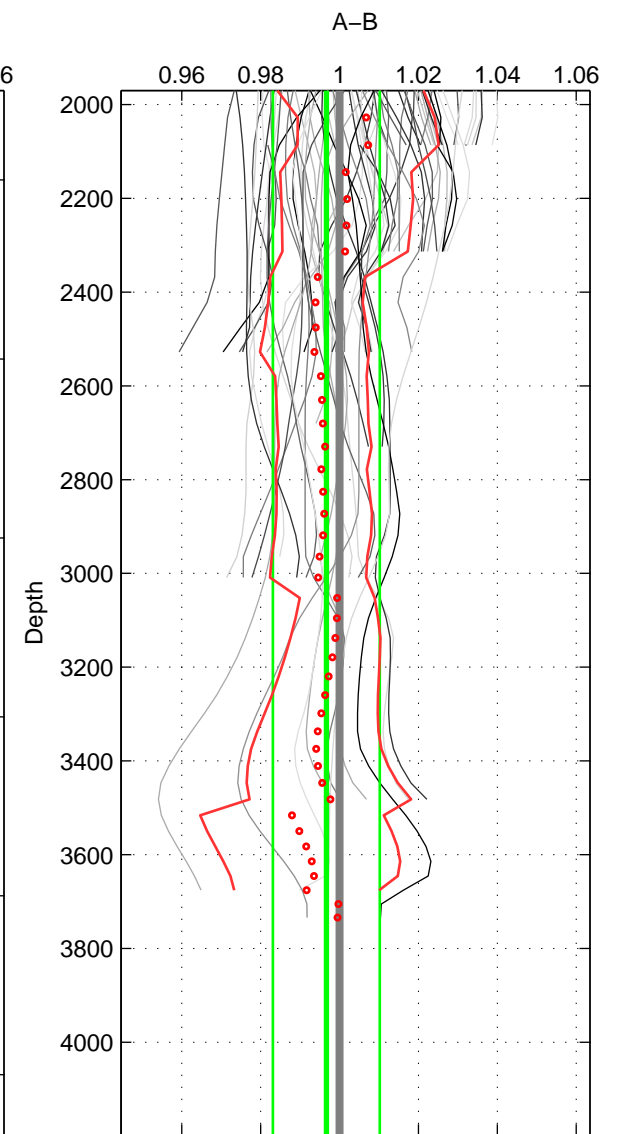

Cruise A (red). Date: Jan 2008 Cruisename: 338-09AR20071216

Cruise B (blue). Date: Apr 2008 Cruisename: 339-09AR20080322

*** "Favourite" values are means of spaces 1 2 3.

	Offset	O.StDev	Ratio	R.Stdev	Rating
SIGMA:	-0.011	0.359	1.000	0.011	5
THETA:	-0.015	0.354	1.000	0.011	5
DEPTH:	-0.110	0.438	0.997	0.014	5
FAV. :	-0.045	0.384	0.999	0.012	5

Profiles of A: 15
 Profiles of B: 21
 Diff profs : 82
 WMoffset (A-B): -0.011427
 WMoffset stdev: 0.35918
 WMratio (A/B): 0.99968
 WMratio stdev: 0.011244

Quality (1-5): 5

Profiles of A: 15
 Profiles of B: 21
 Diff profs : 81
 WMoffset (A-B): -0.014694
 WMoffset stdev: 0.35443
 WMratio (A/B): 0.99958
 WMratio stdev: 0.011093

Quality (1-5): 5

Profiles of A: 15
 Profiles of B: 21
 Diff profs : 86
 WMoffset (A-B): -0.10995
 WMoffset stdev: 0.43815
 WMratio (A/B): 0.99667
 WMratio stdev: 0.013549

Quality (1-5): 5