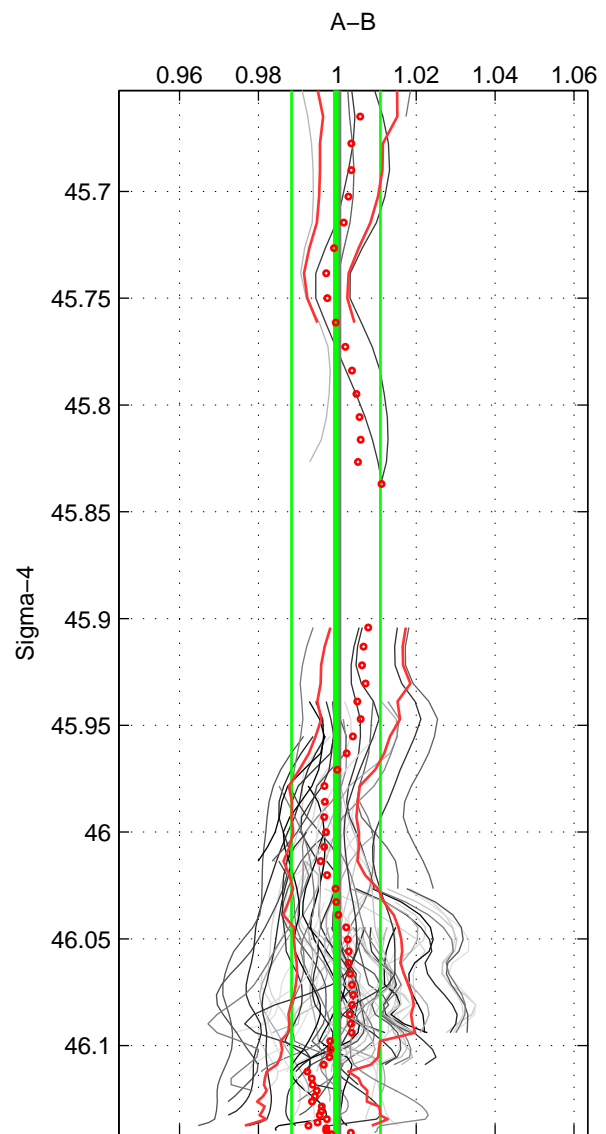

Cruise A (red). Date: Jan 2008 Cruisename: 338-09AR20071216

Cruise B (blue). Date: Apr 2008 Cruisename: 339-09AR20080322

*** "Favourite" values are means of spaces 1 2 3.

	Offset	O.StDev	Ratio	R.Stdev	Rating
SIGMA:	-0.011	0.359	1.000	0.011	5
THETA:	-0.015	0.354	1.000	0.011	5
DEPTH:	-0.110	0.438	0.997	0.014	5
FAV. :	-0.045	0.384	0.999	0.012	5

Profiles of A: 15
 Profiles of B: 21
 Diff profs : 82
 WMoffset (A-B): -0.011427
 WMoffset stdev: 0.35918
 WMratio (A/B): 0.99968
 WMratio stdev: 0.011244

Quality (1-5): 5

Profiles of A: 15
 Profiles of B: 21
 Diff profs : 81
 WMoffset (A-B): -0.014694
 WMoffset stdev: 0.35443
 WMratio (A/B): 0.99958
 WMratio stdev: 0.011093

Quality (1-5): 5

Profiles of A: 15
 Profiles of B: 21
 Diff profs : 86
 WMoffset (A-B): -0.10995
 WMoffset stdev: 0.43815
 WMratio (A/B): 0.99667
 WMratio stdev: 0.013549

Quality (1-5): 5