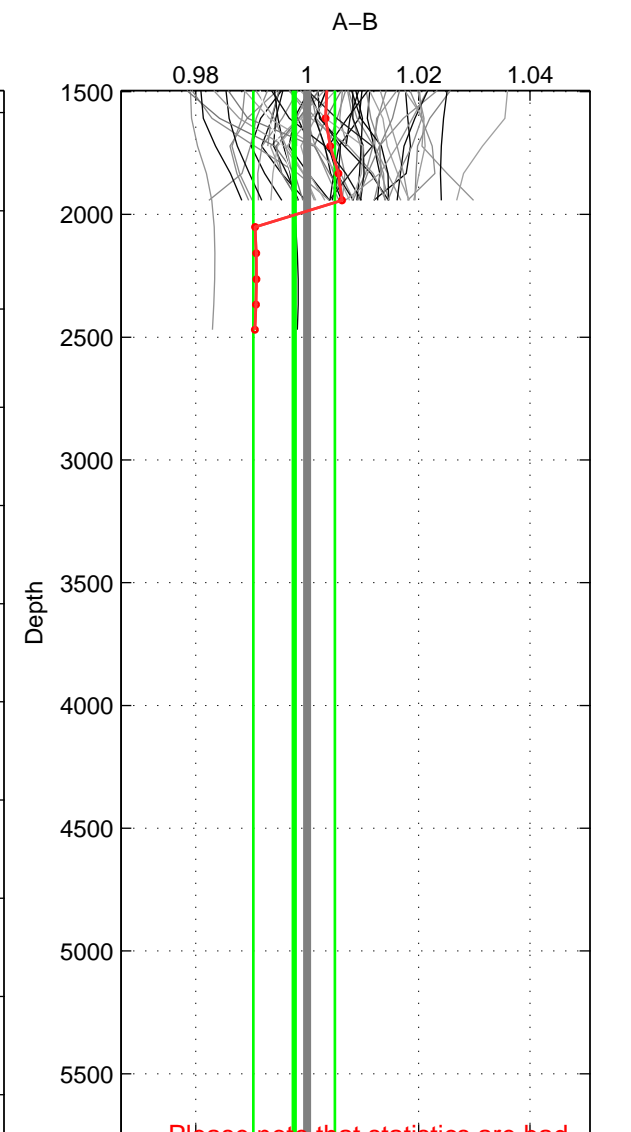

Cruise A (red). Date: Feb 2003 Cruisename: 660-49UF20030225

Cruise B (blue). Date: Oct 2002 Cruisename: 698-49UP20021001

*** "Favourite" values are means of spaces 1 2.

	Offset	O.StDev	Ratio	R.Stdev	Rating
SIGMA:	0.117	0.419	1.003	0.010	5
THETA:	0.173	0.465	1.004	0.012	5
DEPTH:	-0.091	0.287	0.998	0.007	3
FAV.:	0.145	0.442	1.004	0.011	5

Profiles of A: 42
 Profiles of B: 31
 Diff profs : 76
 WMoffset (A-B): 0.11714
 WMoffset stdev: 0.4185
 WMratio (A/B): 1.003
 WMratio stdev: 0.010486

Quality (1-5): 5

Profiles of A: 42
 Profiles of B: 31
 Diff profs : 76
 WMoffset (A-B): 0.17321
 WMoffset stdev: 0.46518
 WMratio (A/B): 1.0044
 WMratio stdev: 0.011565

Quality (1-5): 5

Profiles of A: 42
 Profiles of B: 31
 Diff profs : 76
 WMoffset (A-B): -0.090978
 WMoffset stdev: 0.28745
 WMratio (A/B): 0.99767
 WMratio stdev: 0.0073245

Quality (1-5): 3

Please note that statistics are bad.