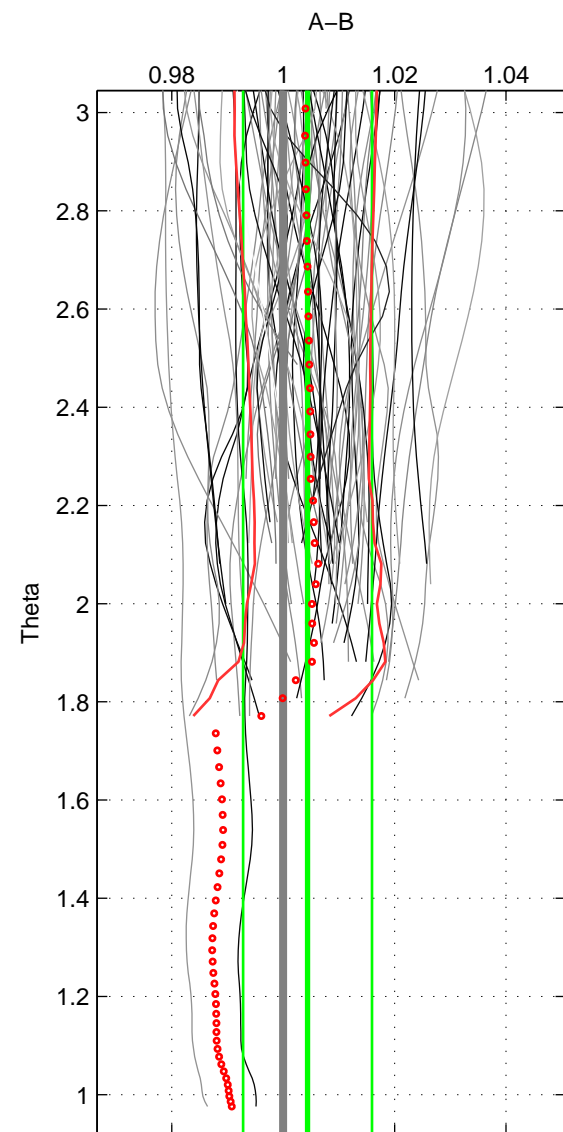

Cruise A (red). Date: Feb 2003 Cruisename: 660-49UF20030225

Cruise B (blue). Date: Oct 2002 Cruisename: 698-49UP20021001

*** "Favourite" values are means of spaces 1 2.

	Offset	O.StDev	Ratio	R.Stdev	Rating
SIGMA:	0.117	0.419	1.003	0.010	5
THETA:	0.173	0.465	1.004	0.012	5
DEPTH:	-0.091	0.287	0.998	0.007	3
FAV.:	0.145	0.442	1.004	0.011	5

Profiles of A: 42
 Profiles of B: 31
 Diff profs : 76
 WMoffset (A-B): 0.11714
 WMoffset stdev: 0.4185
 WMratio (A/B): 1.003
 WMratio stdev: 0.010486

Quality (1-5): 5

Profiles of A: 42
 Profiles of B: 31
 Diff profs : 76
 WMoffset (A-B): 0.17321
 WMoffset stdev: 0.46518
 WMratio (A/B): 1.0044
 WMratio stdev: 0.011565

Quality (1-5): 5

Profiles of A: 42
 Profiles of B: 31
 Diff profs : 76
 WMoffset (A-B): -0.090978
 WMoffset stdev: 0.28745
 WMratio (A/B): 0.99767
 WMratio stdev: 0.0073245

Quality (1-5): 3

Please note that statistics are bad.