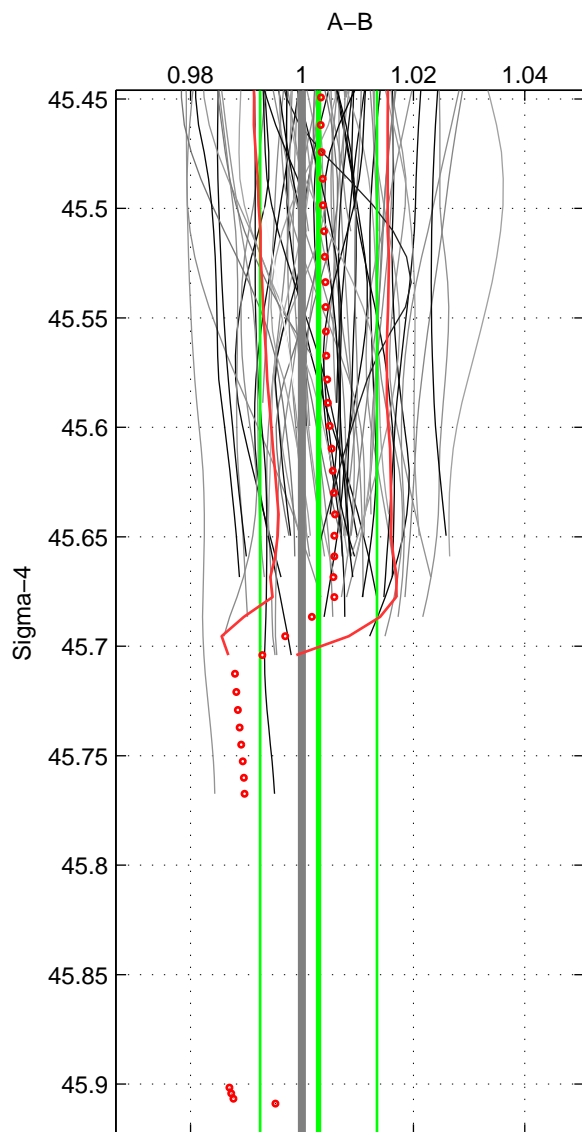

Cruise A (red). Date: Feb 2003 Cruisename: 660-49UF20030225

Cruise B (blue). Date: Oct 2002 Cruisename: 698-49UP20021001

*** "Favourite" values are means of spaces 1 2.

	Offset	O.StDev	Ratio	R.Stdev	Rating
SIGMA:	0.117	0.419	1.003	0.010	5
THETA:	0.173	0.465	1.004	0.012	5
DEPTH:	-0.091	0.287	0.998	0.007	3
FAV.:	0.145	0.442	1.004	0.011	5

Profiles of A: 42
 Profiles of B: 31
 Diff profs : 76
 WMoffset (A-B): 0.11714
 WMoffset stdev: 0.4185
 WMratio (A/B): 1.003
 WMratio stdev: 0.010486

Quality (1-5): 5

Profiles of A: 42
 Profiles of B: 31
 Diff profs : 76
 WMoffset (A-B): 0.17321
 WMoffset stdev: 0.46518
 WMratio (A/B): 1.0044
 WMratio stdev: 0.011565

Quality (1-5): 5

Profiles of A: 42
 Profiles of B: 31
 Diff profs : 76
 WMoffset (A-B): -0.090978
 WMoffset stdev: 0.28745
 WMratio (A/B): 0.99767
 WMratio stdev: 0.0073245

Quality (1-5): 3

Please note that statistics are bad.