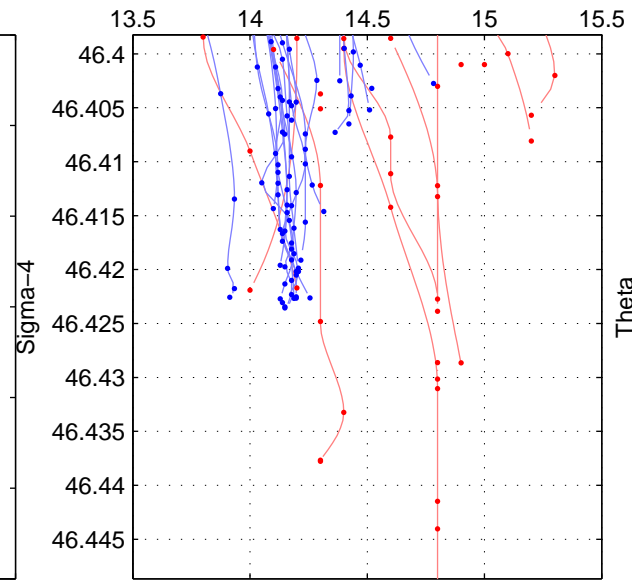

Cruise A (red). Date: Aug 1993 Cruisename: 87-58JH19930730

Cruise B (blue). Date: Nov 1995 Cruisename: 93-58JH19951108

*** "Favourite" values are means of spaces 2 3.

	Offset	O.StDev	Ratio	R.Stdev	Rating
SIGMA:	0.388	0.300	1.027	0.021	3
THETA:	0.372	0.309	1.026	0.022	4
DEPTH:	0.618	0.022	1.044	0.002	4
FAV.:	0.495	0.166	1.035	0.012	4

NO3

A-B

Profiles of A: 9
 Profiles of B: 20
 Diff profs : 67
 WMoffset (A-B): 0.38753
 WMoffset stdev: 0.29972
 WMratio (A/B): 1.0274
 WMratio stdev: 0.021275

Quality (1-5): 3

NO3

A-B

Profiles of A: 9
 Profiles of B: 20
 Diff profs : 67
 WMoffset (A-B): 0.37208
 WMoffset stdev: 0.30936
 WMratio (A/B): 1.0263
 WMratio stdev: 0.021942

Quality (1-5): 4

NO3

A-B

Profiles of A: 9
 Profiles of B: 20
 Diff profs : 67
 WMoffset (A-B): 0.61829
 WMoffset stdev: 0.022208
 WMratio (A/B): 1.0436
 WMratio stdev: 0.0016442

Quality (1-5): 4