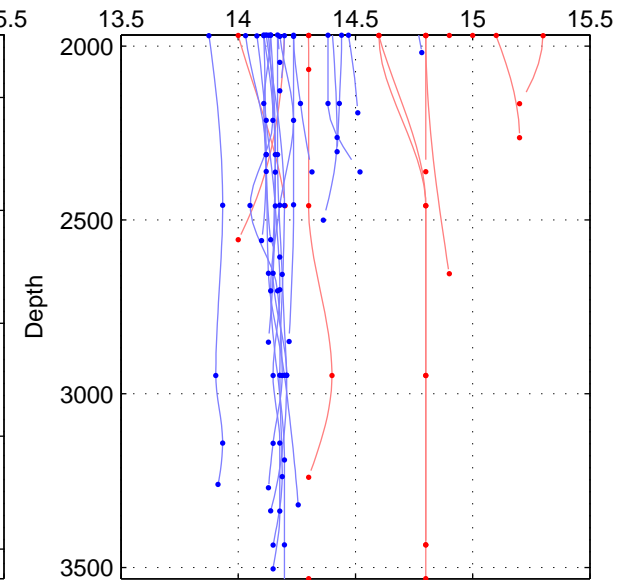

Cruise A (red). Date: Aug 1993 Cruisename: 87-58JH19930730

Cruise B (blue). Date: Nov 1995 Cruisename: 93-58JH19951108

*** "Favourite" values are means of spaces 2 3.

	Offset	O.StDev	Ratio	R.Stdev	Rating
SIGMA:	0.388	0.300	1.027	0.021	3
THETA:	0.372	0.309	1.026	0.022	4
DEPTH:	0.618	0.022	1.044	0.002	4
FAV.:	0.495	0.166	1.035	0.012	4

NO3

A-B

Profiles of A: 9
 Profiles of B: 20
 Diff profs : 67
 WMoffset (A-B): 0.38753
 WMoffset stdev: 0.29972
 WMratio (A/B): 1.0274
 WMratio stdev: 0.021275

Quality (1-5): 3

NO3

A-B

Profiles of A: 9
 Profiles of B: 20
 Diff profs : 67
 WMoffset (A-B): 0.37208
 WMoffset stdev: 0.30936
 WMratio (A/B): 1.0263
 WMratio stdev: 0.021942

Quality (1-5): 4

NO3

A-B

Profiles of A: 9
 Profiles of B: 20
 Diff profs : 67
 WMoffset (A-B): 0.61829
 WMoffset stdev: 0.022208
 WMratio (A/B): 1.0436
 WMratio stdev: 0.0016442

Quality (1-5): 4