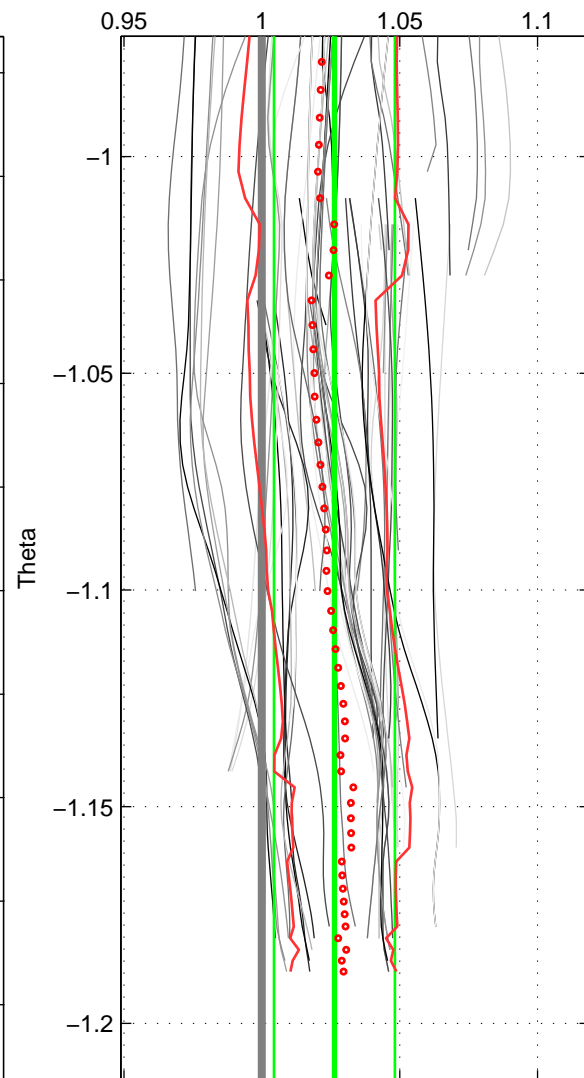

Cruise A (red). Date: Aug 1993 Cruisename: 87-58JH19930730

Cruise B (blue). Date: Nov 1995 Cruisename: 93-58JH19951108

*** "Favourite" values are means of spaces 2 3.

	Offset	O.StDev	Ratio	R.Stdev	Rating
SIGMA:	0.388	0.300	1.027	0.021	3
THETA:	0.372	0.309	1.026	0.022	4
DEPTH:	0.618	0.022	1.044	0.002	4
FAV.:	0.495	0.166	1.035	0.012	4

NO3

A-B

Profiles of A: 9
 Profiles of B: 20
 Diff profs : 67
 WMoffset (A-B): 0.38753
 WMoffset stdev: 0.29972
 WMratio (A/B): 1.0274
 WMratio stdev: 0.021275

Quality (1-5): 3

NO3

A-B

Profiles of A: 9
 Profiles of B: 20
 Diff profs : 67
 WMoffset (A-B): 0.37208
 WMoffset stdev: 0.30936
 WMratio (A/B): 1.0263
 WMratio stdev: 0.021942

Quality (1-5): 4

NO3

A-B

Profiles of A: 9
 Profiles of B: 20
 Diff profs : 67
 WMoffset (A-B): 0.61829
 WMoffset stdev: 0.022208
 WMratio (A/B): 1.0436
 WMratio stdev: 0.0016442

Quality (1-5): 4