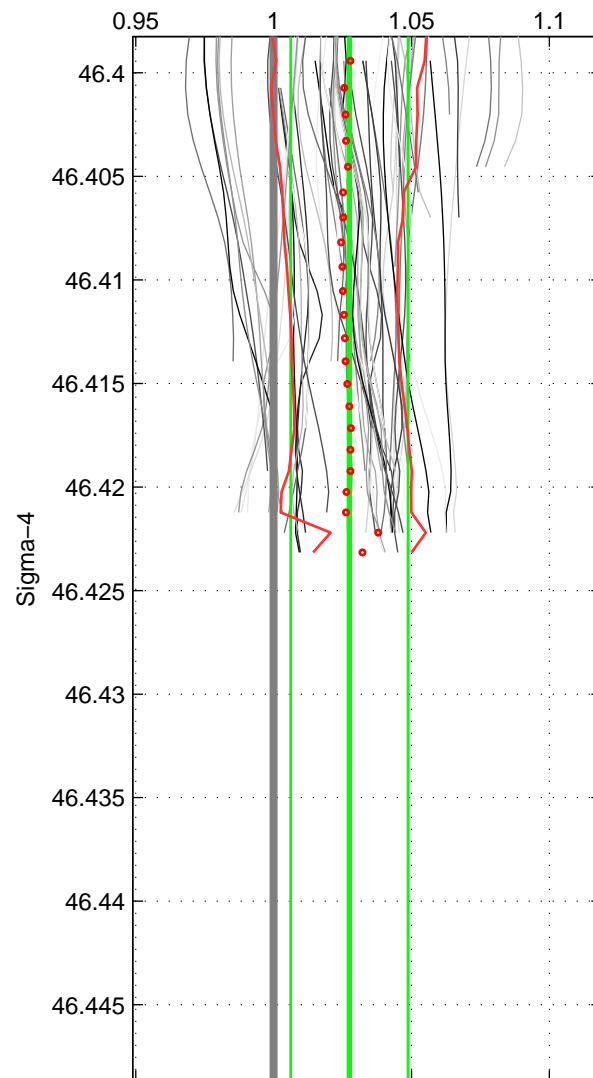

Cruise A (red). Date: Aug 1993 Cruisename: 87-58JH19930730

Cruise B (blue). Date: Nov 1995 Cruisename: 93-58JH19951108

*** "Favourite" values are means of spaces 2 3.

	Offset	O.StDev	Ratio	R.Stdev	Rating
SIGMA:	0.388	0.300	1.027	0.021	3
THETA:	0.372	0.309	1.026	0.022	4
DEPTH:	0.618	0.022	1.044	0.002	4
FAV.:	0.495	0.166	1.035	0.012	4

NO3

A-B

Profiles of A: 9
 Profiles of B: 20
 Diff profs : 67
 WMoffset (A-B): 0.38753
 WMoffset stdev: 0.29972
 WMratio (A/B): 1.0274
 WMratio stdev: 0.021275

Quality (1-5): 3

NO3

A-B

Profiles of A: 9
 Profiles of B: 20
 Diff profs : 67
 WMoffset (A-B): 0.37208
 WMoffset stdev: 0.30936
 WMratio (A/B): 1.0263
 WMratio stdev: 0.021942

Quality (1-5): 4

NO3

A-B

Profiles of A: 9
 Profiles of B: 20
 Diff profs : 67
 WMoffset (A-B): 0.61829
 WMoffset stdev: 0.022208
 WMratio (A/B): 1.0436
 WMratio stdev: 0.0016442

Quality (1-5): 4