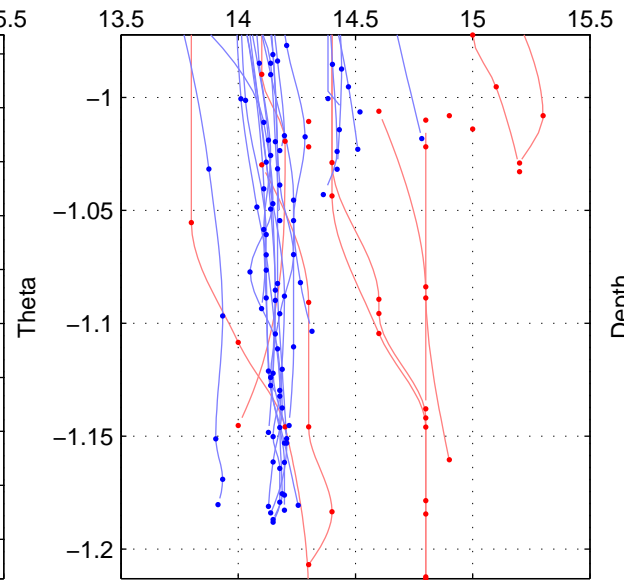

Cruise A (red). Date: Aug 1993 Cruisename: 87-58JH19930730

Cruise B (blue). Date: Nov 1995 Cruisename: 93-58JH19951108

*** "Favourite" values are means of spaces 2 3.

	Offset	O.StDev	Ratio	R.Stdev	Rating
SIGMA:	0.388	0.300	1.027	0.021	3
THETA:	0.372	0.309	1.026	0.022	4
DEPTH:	0.618	0.022	1.044	0.002	4
FAV.:	0.495	0.166	1.035	0.012	4

NO3

A-B

Profiles of A: 9
 Profiles of B: 20
 Diff profs : 67
 WMoffset (A-B): 0.38753
 WMoffset stdev: 0.29972
 WMratio (A/B): 1.0274
 WMratio stdev: 0.021275

Quality (1-5): 3

NO3

A-B

Profiles of A: 9
 Profiles of B: 20
 Diff profs : 67
 WMoffset (A-B): 0.37208
 WMoffset stdev: 0.30936
 WMratio (A/B): 1.0263
 WMratio stdev: 0.021942

Quality (1-5): 4

NO3

A-B

Profiles of A: 9
 Profiles of B: 20
 Diff profs : 67
 WMoffset (A-B): 0.61829
 WMoffset stdev: 0.022208
 WMratio (A/B): 1.0436
 WMratio stdev: 0.0016442

Quality (1-5): 4