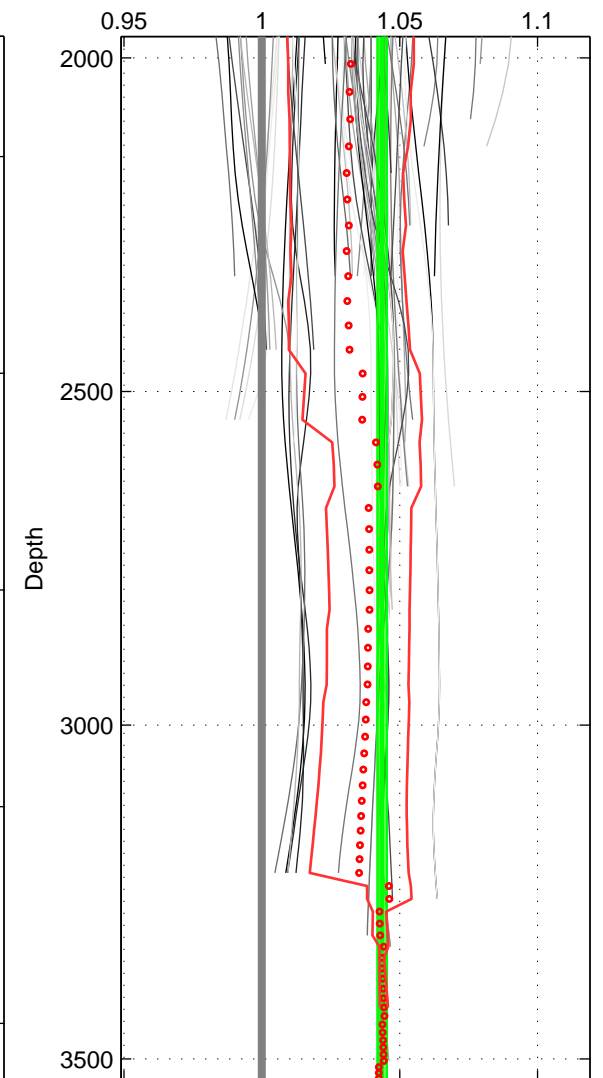

Cruise A (red). Date: Aug 1993 Cruisename: 87-58JH19930730

Cruise B (blue). Date: Nov 1995 Cruisename: 93-58JH19951108

*** "Favourite" values are means of spaces 2 3.

	Offset	O.StDev	Ratio	R.Stdev	Rating
SIGMA:	0.388	0.300	1.027	0.021	3
THETA:	0.372	0.309	1.026	0.022	4
DEPTH:	0.618	0.022	1.044	0.002	4
FAV.:	0.495	0.166	1.035	0.012	4

NO3

A-B

Profiles of A: 9
 Profiles of B: 20
 Diff profs : 67
 WMoffset (A-B): 0.38753
 WMoffset stdev: 0.29972
 WMratio (A/B): 1.0274
 WMratio stdev: 0.021275

Quality (1-5): 3

NO3

A-B

Profiles of A: 9
 Profiles of B: 20
 Diff profs : 67
 WMoffset (A-B): 0.37208
 WMoffset stdev: 0.30936
 WMratio (A/B): 1.0263
 WMratio stdev: 0.021942

Quality (1-5): 4

NO3

A-B

Profiles of A: 9
 Profiles of B: 20
 Diff profs : 67
 WMoffset (A-B): 0.61829
 WMoffset stdev: 0.022208
 WMratio (A/B): 1.0436
 WMratio stdev: 0.0016442

Quality (1-5): 4