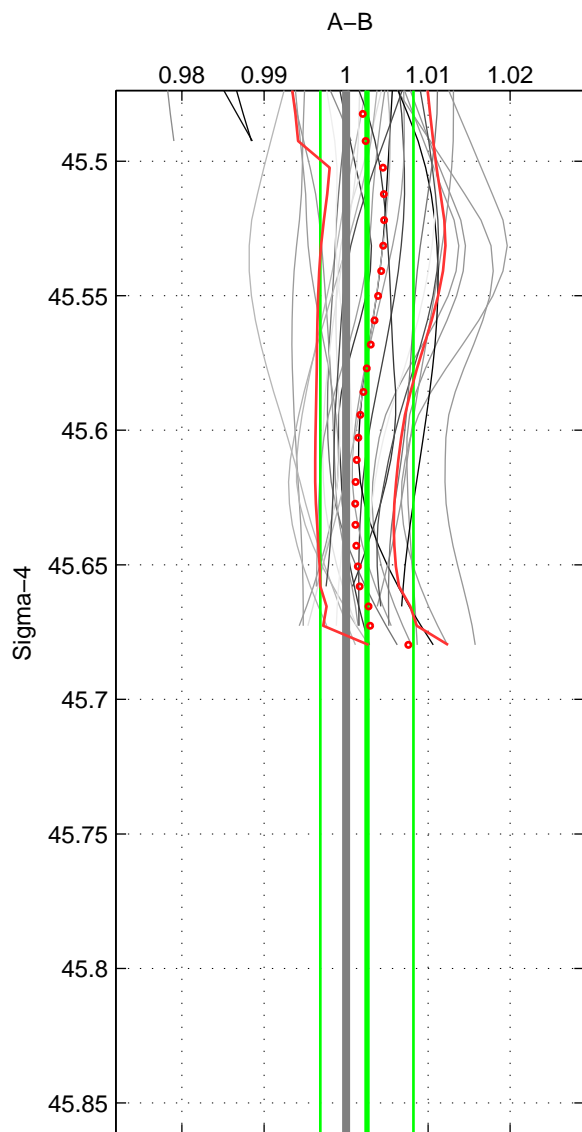

Cruise A (red). Date: Feb 2003 Cruisename: 660-49UF20030225
 Cruise B (blue). Date: Feb 2006 Cruisename: 670-49UF20060118

*** "Favourite" values are those of space 1.

	Offset	O.StDev	Ratio	R.Stdev	Rating
SIGMA:	0.099	0.222	1.003	0.006	5
THETA:	0.044	0.261	1.001	0.007	4
DEPTH:	0.146	0.031	1.004	0.001	3
FAV.:	0.099	0.222	1.003	0.006	5

Profiles of A: 9
 Profiles of B: 12
 Diff profs : 31
 WMoffset (A-B): 0.098984
 WMoffset stdev: 0.22152
 WMratio (A/B): 1.0025
 WMratio stdev: 0.0056629

Quality (1-5): 5

Profiles of A: 9
 Profiles of B: 12
 Diff profs : 31
 WMoffset (A-B): 0.043827
 WMoffset stdev: 0.26143
 WMratio (A/B): 1.0011
 WMratio stdev: 0.0066874

Quality (1-5): 4

Profiles of A: 9
 Profiles of B: 12
 Diff profs : 31
 WMoffset (A-B): 0.14574
 WMoffset stdev: 0.031202
 WMratio (A/B): 1.0037
 WMratio stdev: 0.00076973

Quality (1-5): 3

Please note that statistics are bad.