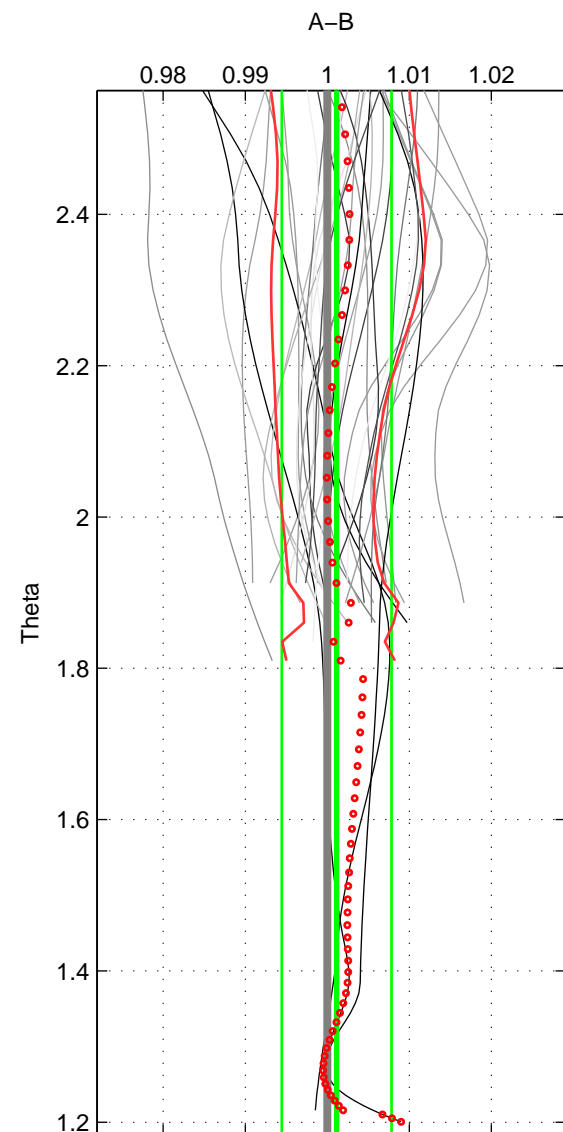

Cruise A (red). Date: Feb 2003 Cruisename: 660-49UF20030225
 Cruise B (blue). Date: Feb 2006 Cruisename: 670-49UF20060118

*** "Favourite" values are those of space 1.

	Offset	O.StDev	Ratio	R.Stdev	Rating
SIGMA:	0.099	0.222	1.003	0.006	5
THETA:	0.044	0.261	1.001	0.007	4
DEPTH:	0.146	0.031	1.004	0.001	3
FAV.:	0.099	0.222	1.003	0.006	5

Profiles of A: 9
 Profiles of B: 12
 Diff profs : 31
 WMoffset (A-B): 0.098984
 WMoffset stdev: 0.22152
 WMratio (A/B): 1.0025
 WMratio stdev: 0.0056629

Quality (1-5): 5

Profiles of A: 9
 Profiles of B: 12
 Diff profs : 31
 WMoffset (A-B): 0.043827
 WMoffset stdev: 0.26143
 WMratio (A/B): 1.0011
 WMratio stdev: 0.0066874

Quality (1-5): 4

Profiles of A: 9
 Profiles of B: 12
 Diff profs : 31
 WMoffset (A-B): 0.14574
 WMoffset stdev: 0.031202
 WMratio (A/B): 1.0037
 WMratio stdev: 0.00076973

Quality (1-5): 3

Please note that statistics are bad.