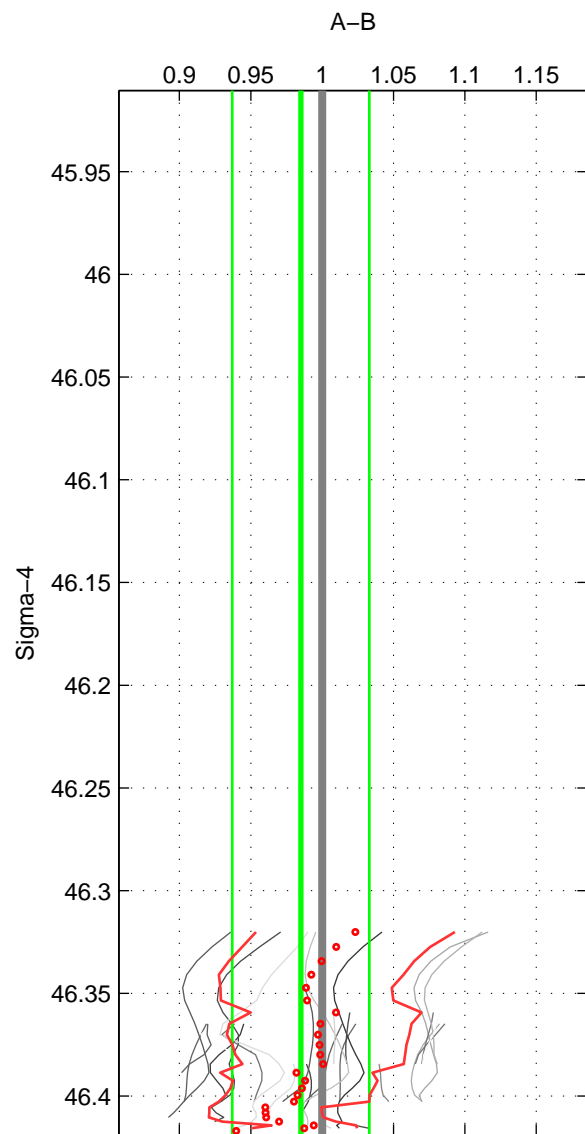

Cruise A (red). Date: Sep 1993 Cruisename: 3-06AQ19930806
 Cruise B (blue). Date: Aug 1995 Cruisename: 4-06AQ19950707

*** "Favourite" values are those of space 2.

	Offset	O.StDev	Ratio	R.Stdev	Rating
SIGMA:	-0.204	0.662	0.985	0.048	3
THETA:	-0.295	0.608	0.979	0.044	4
DEPTH:	-0.277	0.393	0.980	0.028	3
FAV. :	-0.295	0.608	0.979	0.044	4

Profiles of A: 10
 Profiles of B: 6
 Diff profs : 25
 WMoffset (A-B): -0.20417
 WMoffset stdev: 0.66228
 WMratio (A/B): 0.98501
 WMratio stdev: 0.048006

Quality (1-5): 3

Profiles of A: 11
 Profiles of B: 7
 Diff profs : 26
 WMoffset (A-B): -0.29476
 WMoffset stdev: 0.60835
 WMratio (A/B): 0.97877
 WMratio stdev: 0.043888

Quality (1-5): 4

Profiles of A: 10
 Profiles of B: 6
 Diff profs : 24
 WMoffset (A-B): -0.27678
 WMoffset stdev: 0.3932
 WMratio (A/B): 0.98022
 WMratio stdev: 0.028113

Quality (1-5): 3