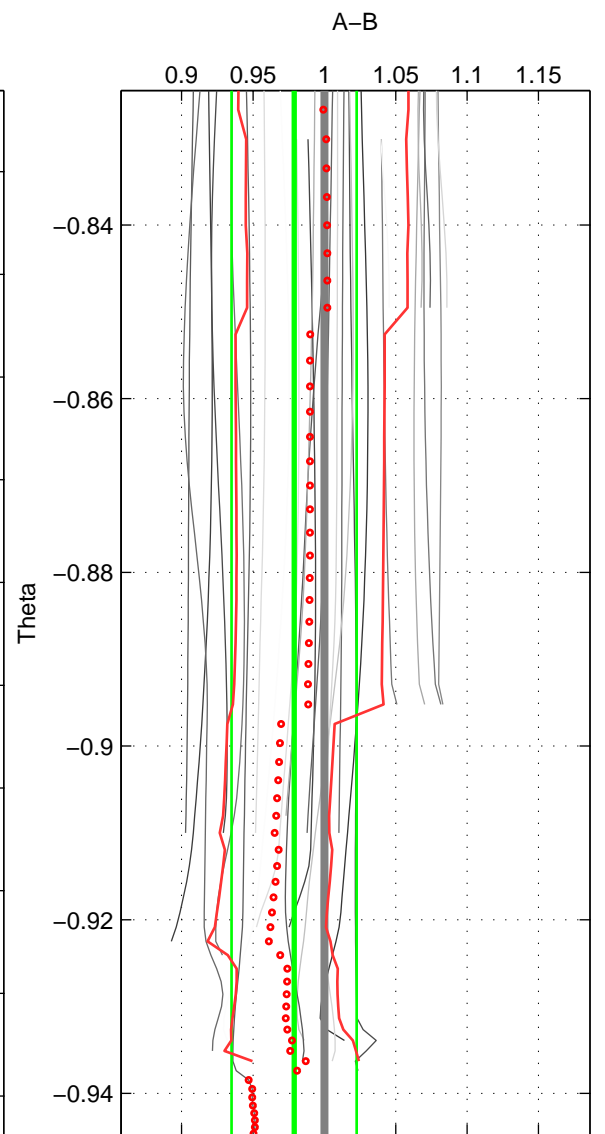

Cruise A (red). Date: Sep 1993 Cruisename: 3-06AQ19930806
 Cruise B (blue). Date: Aug 1995 Cruisename: 4-06AQ19950707

*** "Favourite" values are those of space 2.

	Offset	O.StDev	Ratio	R.Stdev	Rating
SIGMA:	-0.204	0.662	0.985	0.048	3
THETA:	-0.295	0.608	0.979	0.044	4
DEPTH:	-0.277	0.393	0.980	0.028	3
FAV. :	-0.295	0.608	0.979	0.044	4

Profiles of A: 10
 Profiles of B: 6
 Diff profs : 25
 WMoffset (A-B): -0.20417
 WMoffset stdev: 0.66228
 WMratio (A/B): 0.98501
 WMratio stdev: 0.048006

Quality (1-5): 3

Profiles of A: 11
 Profiles of B: 7
 Diff profs : 26
 WMoffset (A-B): -0.29476
 WMoffset stdev: 0.60835
 WMratio (A/B): 0.97877
 WMratio stdev: 0.043888

Quality (1-5): 4

Profiles of A: 10
 Profiles of B: 6
 Diff profs : 24
 WMoffset (A-B): -0.27678
 WMoffset stdev: 0.3932
 WMratio (A/B): 0.98022
 WMratio stdev: 0.028113

Quality (1-5): 3