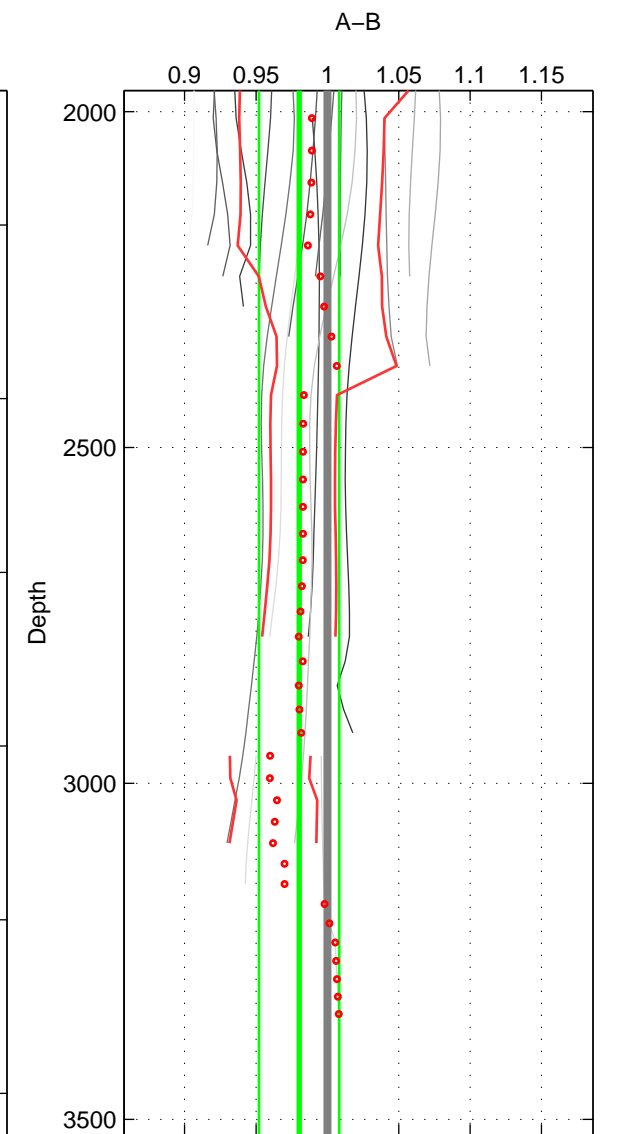

Cruise A (red). Date: Sep 1993 Cruisename: 3-06AQ19930806
 Cruise B (blue). Date: Aug 1995 Cruisename: 4-06AQ19950707

*** "Favourite" values are those of space 2.

	Offset	O.StDev	Ratio	R.Stdev	Rating
SIGMA:	-0.204	0.662	0.985	0.048	3
THETA:	-0.295	0.608	0.979	0.044	4
DEPTH:	-0.277	0.393	0.980	0.028	3
FAV. :	-0.295	0.608	0.979	0.044	4

Profiles of A: 10
 Profiles of B: 6
 Diff profs : 25
 WMoffset (A-B): -0.20417
 WMoffset stdev: 0.66228
 WMratio (A/B): 0.98501
 WMratio stdev: 0.048006

Quality (1-5): 3

Profiles of A: 11
 Profiles of B: 7
 Diff profs : 26
 WMoffset (A-B): -0.29476
 WMoffset stdev: 0.60835
 WMratio (A/B): 0.97877
 WMratio stdev: 0.043888

Quality (1-5): 4

Profiles of A: 10
 Profiles of B: 6
 Diff profs : 24
 WMoffset (A-B): -0.27678
 WMoffset stdev: 0.3932
 WMratio (A/B): 0.98022
 WMratio stdev: 0.028113

Quality (1-5): 3