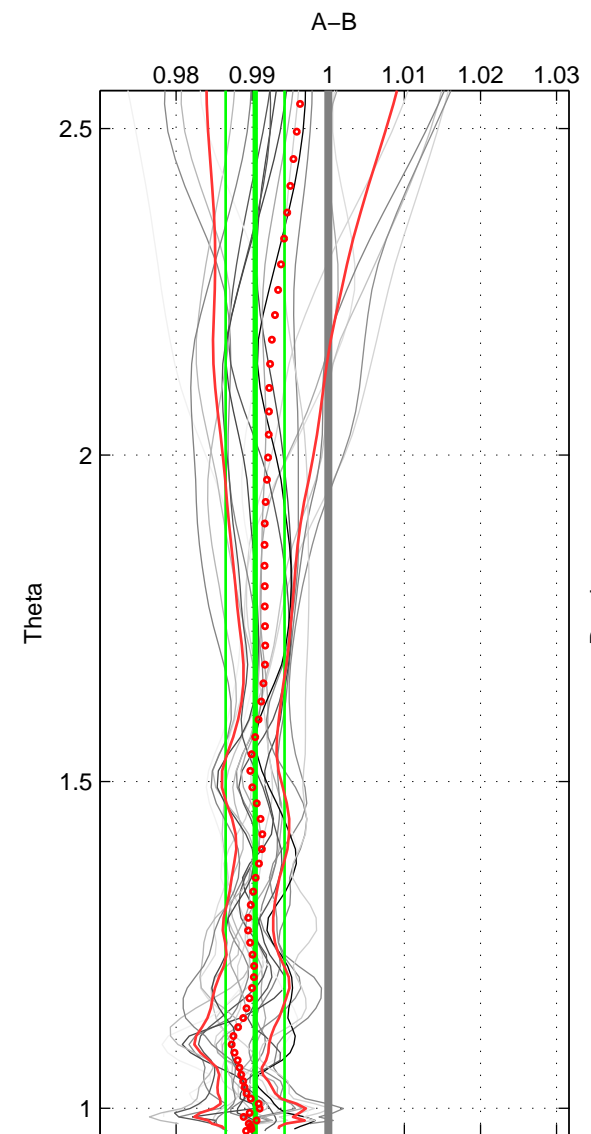

Cruise A (red). Date: Aug 1993 Cruisename: 498-32

Cruise B (blue). Date: Dec 2005 Cruisename: 607-45

*** "Favourite" values are means of spaces 1 2 3.

	Offset	O.StDev	Ratio	R.Stdev	Rating
SIGMA:	-0.419	0.140	0.989	0.004	5
THETA:	-0.361	0.145	0.990	0.004	5
DEPTH:	-0.467	0.122	0.987	0.003	5
FAV. :	-0.416	0.136	0.989	0.004	5

Profiles of A: 6
 Profiles of B: 5
 Diff profs : 21
 WMoffset (A-B): -0.41905
 WMoffset stdev: 0.14036
 WMratio (A/B): 0.98884
 WMratio stdev: 0.0037721

Quality (1-5): 5

Profiles of A: 6
 Profiles of B: 5
 Diff profs : 21
 WMoffset (A-B): -0.36087
 WMoffset stdev: 0.14457
 WMratio (A/B): 0.99039
 WMratio stdev: 0.0038669

Quality (1-5): 5

Profiles of A: 6
 Profiles of B: 5
 Diff profs : 21
 WMoffset (A-B): -0.4674
 WMoffset stdev: 0.12216
 WMratio (A/B): 0.987
 WMratio stdev: 0.003398

Quality (1-5): 5