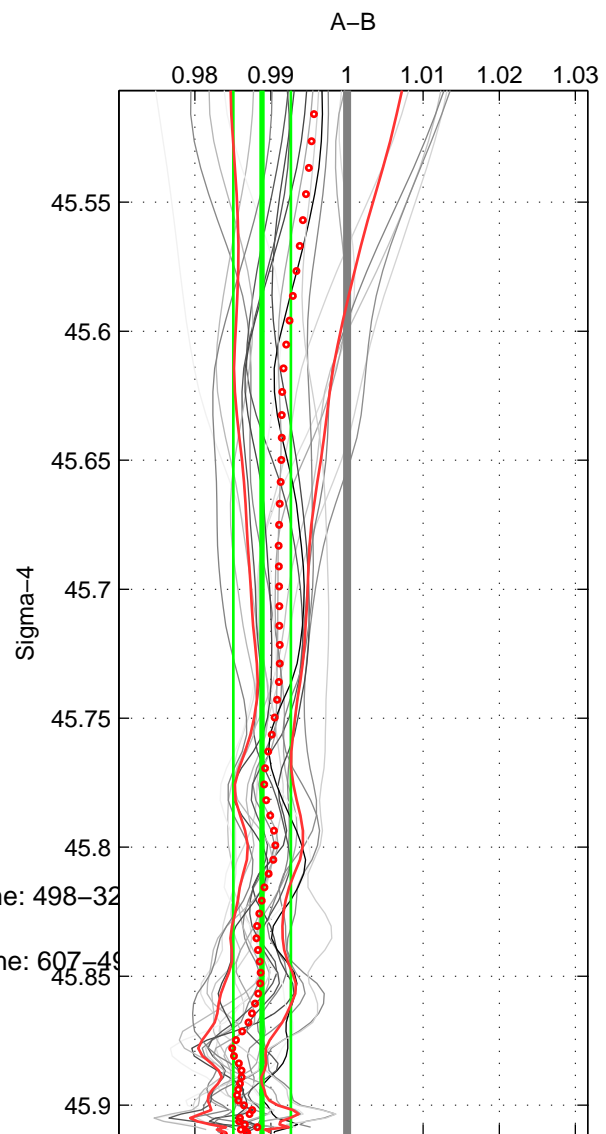

Cruise A (red). Date: Aug 1993 Cruisename: 498-32

Cruise B (blue). Date: Dec 2005 Cruisename: 607-45

*** "Favourite" values are means of spaces 1 2 3.

	Offset	O.StDev	Ratio	R.Stdev	Rating
SIGMA:	-0.419	0.140	0.989	0.004	5
THETA:	-0.361	0.145	0.990	0.004	5
DEPTH:	-0.467	0.122	0.987	0.003	5
FAV. :	-0.416	0.136	0.989	0.004	5

Profiles of A: 6
 Profiles of B: 5
 Diff profs : 21
 WMoffset (A-B): -0.41905
 WMoffset stdev: 0.14036
 WMratio (A/B): 0.98884
 WMratio stdev: 0.0037721

Quality (1-5): 5

Profiles of A: 6
 Profiles of B: 5
 Diff profs : 21
 WMoffset (A-B): -0.36087
 WMoffset stdev: 0.14457
 WMratio (A/B): 0.99039
 WMratio stdev: 0.0038669

Quality (1-5): 5

Profiles of A: 6
 Profiles of B: 5
 Diff profs : 21
 WMoffset (A-B): -0.4674
 WMoffset stdev: 0.12216
 WMratio (A/B): 0.987
 WMratio stdev: 0.003398

Quality (1-5): 5