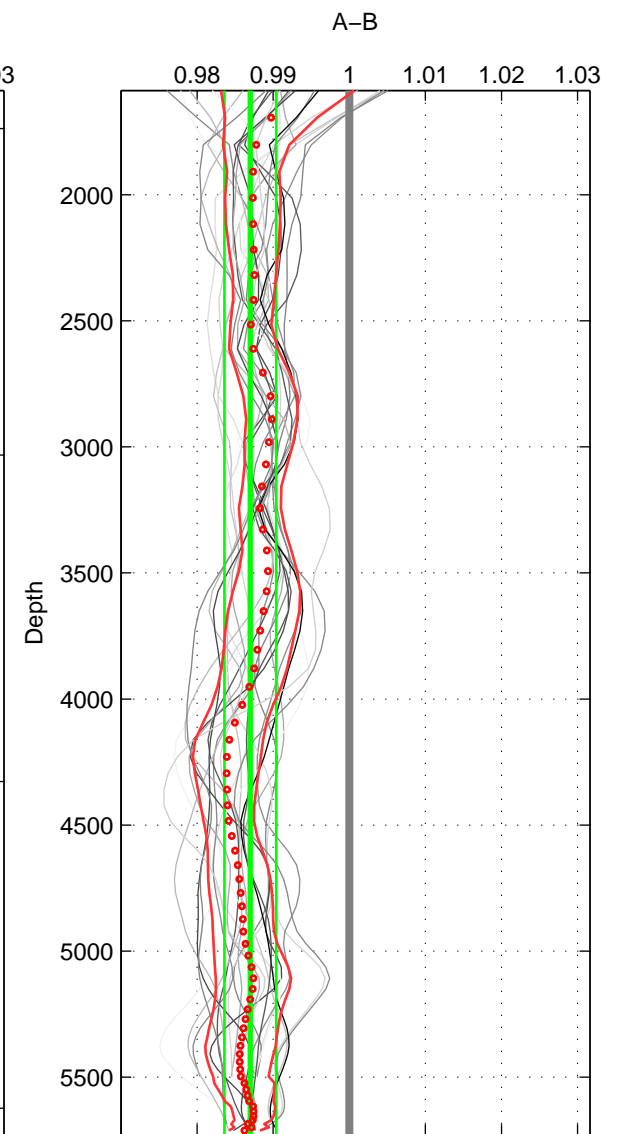

Cruise A (red). Date: Aug 1993 Cruisename: 498-32

Cruise B (blue). Date: Dec 2005 Cruisename: 607-45

*** "Favourite" values are means of spaces 1 2 3.

	Offset	O.StDev	Ratio	R.Stdev	Rating
SIGMA:	-0.419	0.140	0.989	0.004	5
THETA:	-0.361	0.145	0.990	0.004	5
DEPTH:	-0.467	0.122	0.987	0.003	5
FAV. :	-0.416	0.136	0.989	0.004	5

Profiles of A: 6
 Profiles of B: 5
 Diff profs : 21
 WMoffset (A-B): -0.41905
 WMoffset stdev: 0.14036
 WMratio (A/B): 0.98884
 WMratio stdev: 0.0037721

Quality (1-5): 5

Profiles of A: 6
 Profiles of B: 5
 Diff profs : 21
 WMoffset (A-B): -0.36087
 WMoffset stdev: 0.14457
 WMratio (A/B): 0.99039
 WMratio stdev: 0.0038669

Quality (1-5): 5

Profiles of A: 6
 Profiles of B: 5
 Diff profs : 21
 WMoffset (A-B): -0.4674
 WMoffset stdev: 0.12216
 WMratio (A/B): 0.987
 WMratio stdev: 0.003398

Quality (1-5): 5