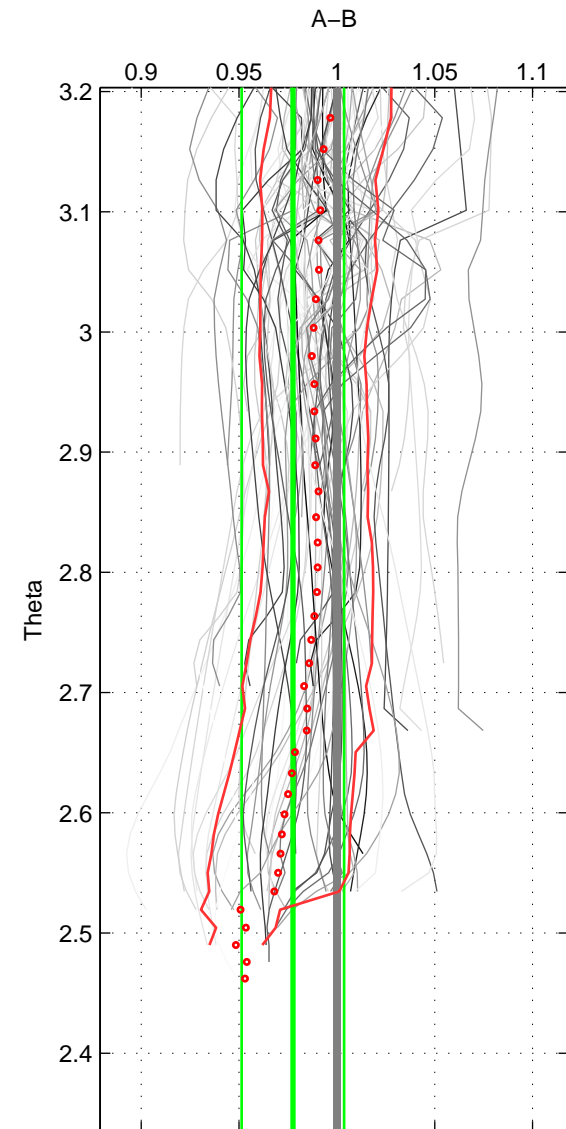

Cruise A (red). Date: Jul 2001 Cruisename: 161-06MT20010717  
 Cruise B (blue). Date: Oct 2000 Cruisename: 285-64PE20000926

\*\*\* "Favourite" values are means of spaces 1 2 3.

	Offset	O.StDev	Ratio	R.Stdev	Rating
SIGMA:	-0.306	0.408	0.982	0.025	4
THETA:	-0.375	0.431	0.978	0.026	4
DEPTH:	-0.275	0.415	0.983	0.025	4
FAV.:	-0.318	0.418	0.981	0.025	4

Profiles of A: 14  
 Profiles of B: 12  
 Diff profs : 79  
 WMoffset (A-B): -0.30579  
 WMoffset stdev: 0.40786  
 WMratio (A/B): 0.98185  
 WMratio stdev: 0.024739

Quality (1-5): 4

Profiles of A: 14  
 Profiles of B: 12  
 Diff profs : 79  
 WMoffset (A-B): -0.37502  
 WMoffset stdev: 0.43068  
 WMratio (A/B): 0.97752  
 WMratio stdev: 0.026151

Quality (1-5): 4

Profiles of A: 14  
 Profiles of B: 12  
 Diff profs : 79  
 WMoffset (A-B): -0.27451  
 WMoffset stdev: 0.41491  
 WMratio (A/B): 0.98345  
 WMratio stdev: 0.024992

Quality (1-5): 4