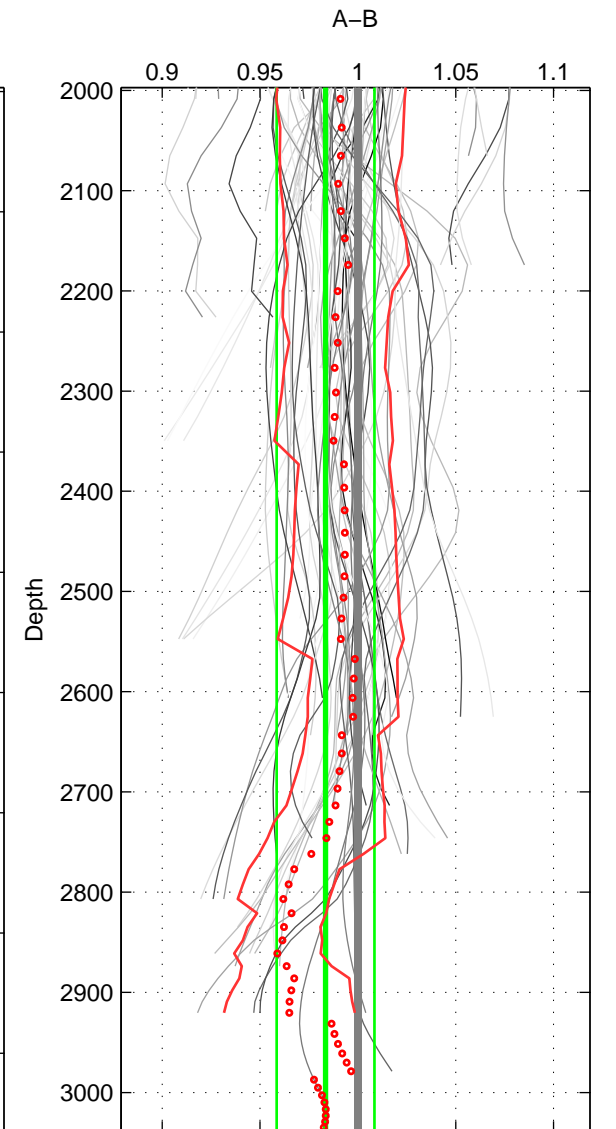

Cruise A (red). Date: Jul 2001 Cruisename: 161-06MT20010717  
 Cruise B (blue). Date: Oct 2000 Cruisename: 285-64PE20000926

\*\*\* "Favourite" values are means of spaces 1 2 3.

	Offset	O.StDev	Ratio	R.Stdev	Rating
SIGMA:	-0.306	0.408	0.982	0.025	4
THETA:	-0.375	0.431	0.978	0.026	4
DEPTH:	-0.275	0.415	0.983	0.025	4
FAV.:	-0.318	0.418	0.981	0.025	4

Profiles of A: 14  
 Profiles of B: 12  
 Diff profs : 79  
 WMoffset (A-B): -0.30579  
 WMoffset stdev: 0.40786  
 WMratio (A/B): 0.98185  
 WMratio stdev: 0.024739

Quality (1-5): 4

Profiles of A: 14  
 Profiles of B: 12  
 Diff profs : 79  
 WMoffset (A-B): -0.37502  
 WMoffset stdev: 0.43068  
 WMratio (A/B): 0.97752  
 WMratio stdev: 0.026151

Quality (1-5): 4

Profiles of A: 14  
 Profiles of B: 12  
 Diff profs : 79  
 WMoffset (A-B): -0.27451  
 WMoffset stdev: 0.41491  
 WMratio (A/B): 0.98345  
 WMratio stdev: 0.024992

Quality (1-5): 4