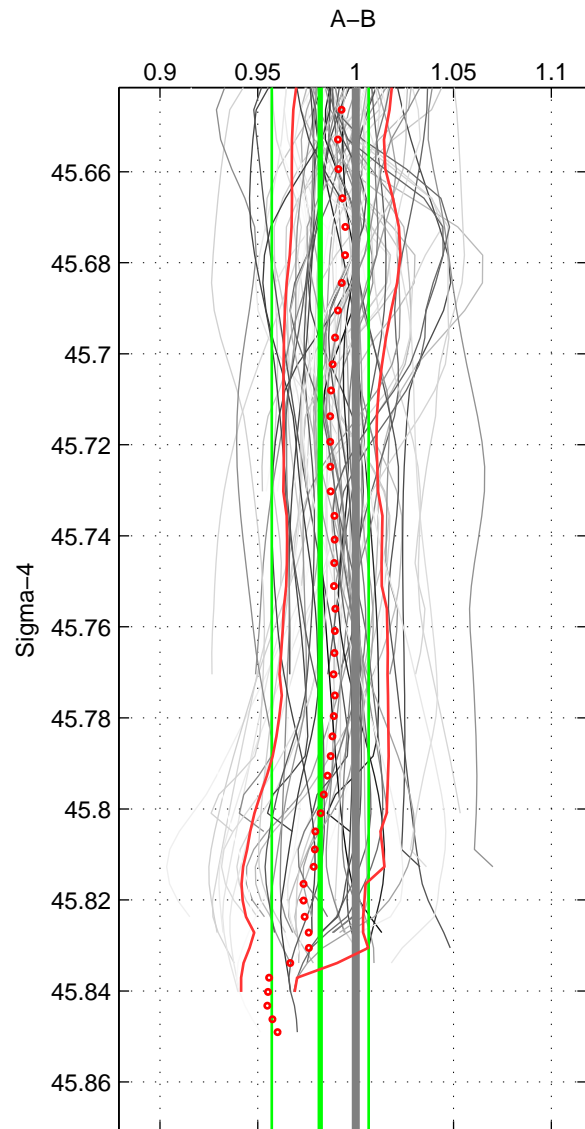

Cruise A (red). Date: Jul 2001 Cruisename: 161-06MT20010717  
 Cruise B (blue). Date: Oct 2000 Cruisename: 285-64PE20000926

\*\*\* "Favourite" values are means of spaces 1 2 3.

	Offset	O.StDev	Ratio	R.Stdev	Rating
SIGMA:	-0.306	0.408	0.982	0.025	4
THETA:	-0.375	0.431	0.978	0.026	4
DEPTH:	-0.275	0.415	0.983	0.025	4
FAV.:	-0.318	0.418	0.981	0.025	4

Profiles of A: 14  
 Profiles of B: 12  
 Diff profs : 79  
 WMoffset (A-B): -0.30579  
 WMoffset stdev: 0.40786  
 WMratio (A/B): 0.98185  
 WMratio stdev: 0.024739

Quality (1-5): 4

Profiles of A: 14  
 Profiles of B: 12  
 Diff profs : 79  
 WMoffset (A-B): -0.37502  
 WMoffset stdev: 0.43068  
 WMratio (A/B): 0.97752  
 WMratio stdev: 0.026151

Quality (1-5): 4

Profiles of A: 14  
 Profiles of B: 12  
 Diff profs : 79  
 WMoffset (A-B): -0.27451  
 WMoffset stdev: 0.41491  
 WMratio (A/B): 0.98345  
 WMratio stdev: 0.024992

Quality (1-5): 4