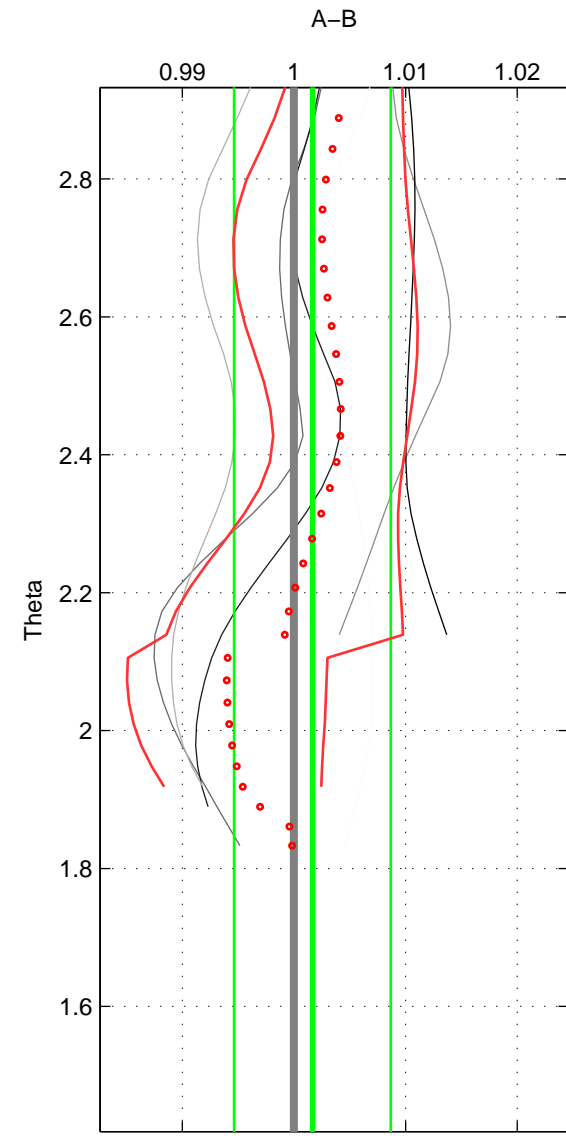

Cruise A (red). Date: Jan 2005 Cruisename: 667-49UF20050118
 Cruise B (blue). Date: Feb 2006 Cruisename: 710-49UP20060113

*** "Favourite" values are means of spaces 1 2.

	Offset	O.StDev	Ratio	R.Stdev	Rating
SIGMA:	0.008	0.253	1.000	0.007	3
THETA:	0.063	0.272	1.002	0.007	3
DEPTH:	0.169	0.111	1.004	0.003	2
FAV.:	0.035	0.262	1.001	0.007	3

Profiles of A: 5
 Profiles of B: 2
 Diff profs: 5
 WMoffset (A-B): 0.0083943
 WMoffset stdev: 0.25313
 WMratio (A/B): 1.0003
 WMratio stdev: 0.0065452

Quality (1-5): 3

Profiles of A: 5
 Profiles of B: 3
 Diff profs: 6
 WMoffset (A-B): 0.062545
 WMoffset stdev: 0.27177
 WMratio (A/B): 1.0017
 WMratio stdev: 0.0070202

Quality (1-5): 3

Profiles of A: 5
 Profiles of B: 3
 Diff profs: 6
 WMoffset (A-B): 0.16903
 WMoffset stdev: 0.11107
 WMratio (A/B): 1.0044
 WMratio stdev: 0.002814

Quality (1-5): 2

Please note that statistics are bad.