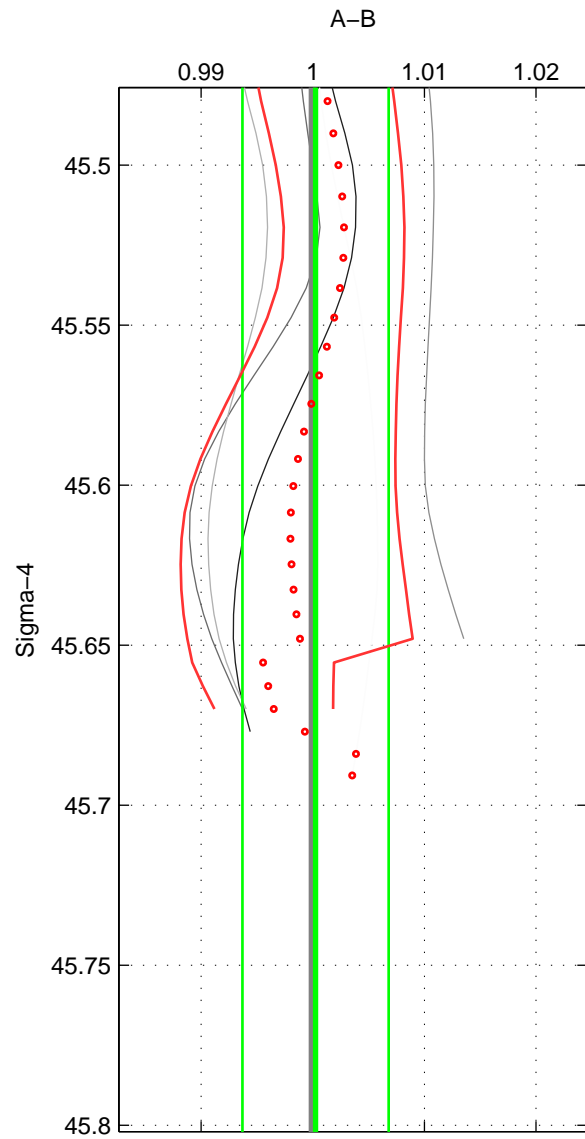

Cruise A (red). Date: Jan 2005 Cruisename: 667-49UF20050118
 Cruise B (blue). Date: Feb 2006 Cruisename: 710-49UP20060113

*** "Favourite" values are means of spaces 1 2.

	Offset	O.StDev	Ratio	R.Stdev	Rating
SIGMA:	0.008	0.253	1.000	0.007	3
THETA:	0.063	0.272	1.002	0.007	3
DEPTH:	0.169	0.111	1.004	0.003	2
FAV.:	0.035	0.262	1.001	0.007	3

Profiles of A: 5
 Profiles of B: 2
 Diff profs: 5
 WMoffset (A-B): 0.0083943
 WMoffset stdev: 0.25313
 WMratio (A/B): 1.0003
 WMratio stdev: 0.0065452

Quality (1-5): 3

Profiles of A: 5
 Profiles of B: 3
 Diff profs: 6
 WMoffset (A-B): 0.062545
 WMoffset stdev: 0.27177
 WMratio (A/B): 1.0017
 WMratio stdev: 0.0070202

Quality (1-5): 3

Profiles of A: 5
 Profiles of B: 3
 Diff profs: 6
 WMoffset (A-B): 0.16903
 WMoffset stdev: 0.11107
 WMratio (A/B): 1.0044
 WMratio stdev: 0.002814

Quality (1-5): 2

Please note that statistics are bad.