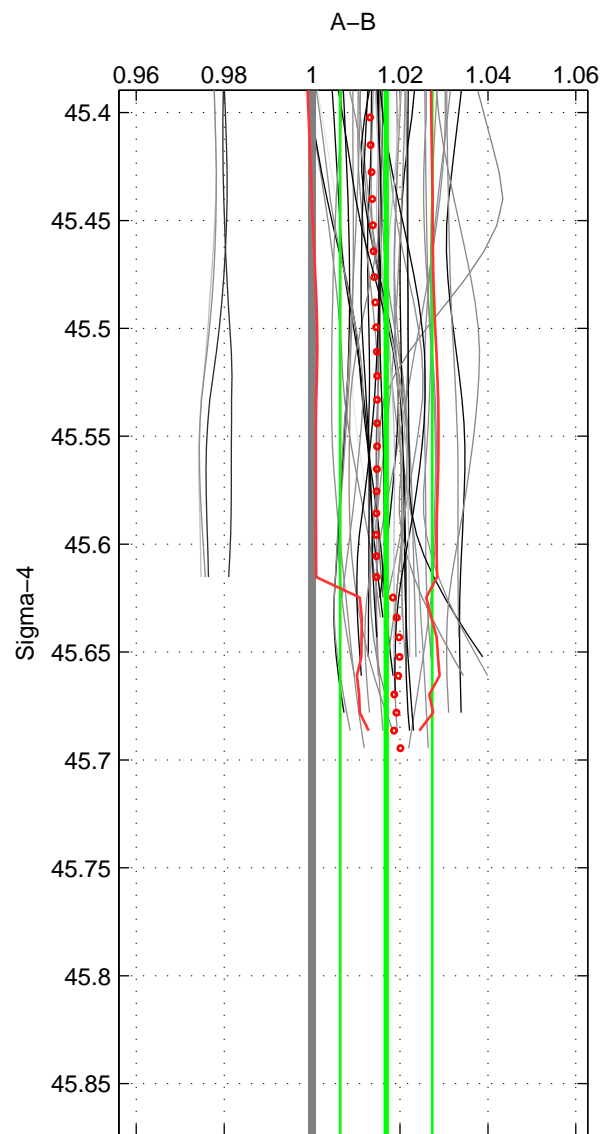

Cruise A (red). Date: Jul 2001 Cruisename: 656-49UF20010710

Cruise B (blue). Date: Jul 2003 Cruisename: 701-49UP20030714

*** "Favourite" values are means of spaces 1 2.

	Offset	O.StDev	Ratio	R.Stdev	Rating
SIGMA:	0.651	0.403	1.017	0.010	5
THETA:	0.733	0.286	1.019	0.008	5
DEPTH:	0.548	0.020	1.014	0.001	3
FAV.:	0.692	0.344	1.018	0.009	5

Profiles of A: 34
 Profiles of B: 14
 Diff profs : 46
 WMoffset (A-B): 0.65107
 WMoffset stdev: 0.40253
 WMratio (A/B): 1.0169
 WMratio stdev: 0.010471

Quality (1-5): 5

Profiles of A: 34
 Profiles of B: 14
 Diff profs : 46
 WMoffset (A-B): 0.73304
 WMoffset stdev: 0.28626
 WMratio (A/B): 1.0191
 WMratio stdev: 0.0075174

Quality (1-5): 5

Profiles of A: 34
 Profiles of B: 14
 Diff profs : 46
 WMoffset (A-B): 0.54849
 WMoffset stdev: 0.019637
 WMratio (A/B): 1.0144
 WMratio stdev: 0.00051235

Quality (1-5): 3

Please note that statistics are bad.