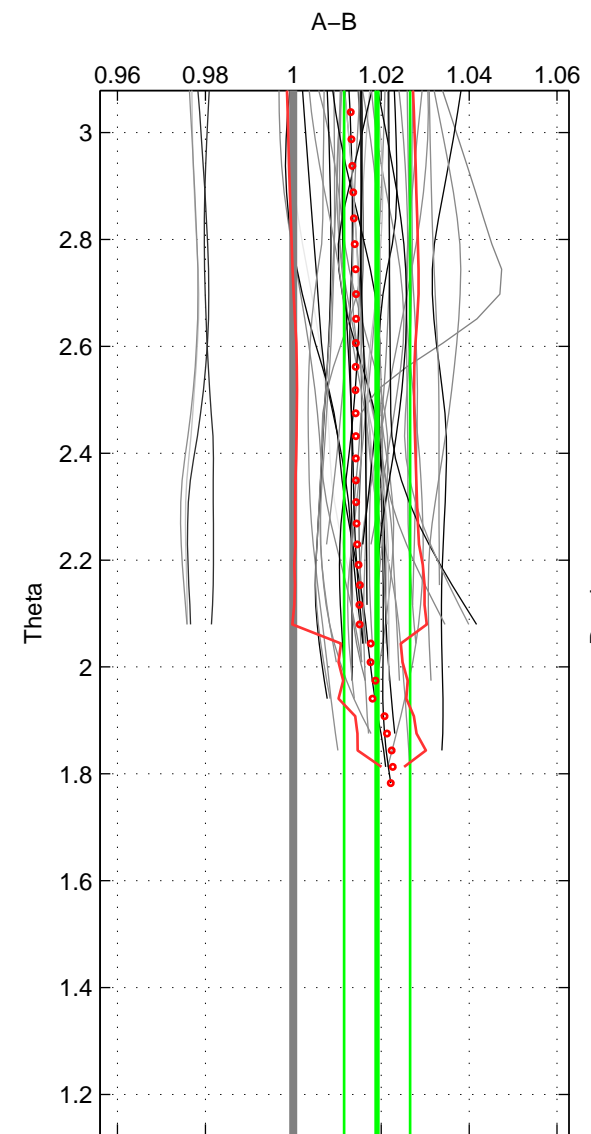

Cruise A (red). Date: Jul 2001 Cruisename: 656-49UF20010710

Cruise B (blue). Date: Jul 2003 Cruisename: 701-49UP20030714

*** "Favourite" values are means of spaces 1 2.

	Offset	O.StDev	Ratio	R.Stdev	Rating
SIGMA:	0.651	0.403	1.017	0.010	5
THETA:	0.733	0.286	1.019	0.008	5
DEPTH:	0.548	0.020	1.014	0.001	3
FAV.:	0.692	0.344	1.018	0.009	5

Profiles of A: 34
 Profiles of B: 14
 Diff profs : 46
 WMoffset (A-B): 0.65107
 WMoffset stdev: 0.40253
 WMratio (A/B): 1.0169
 WMratio stdev: 0.010471

Quality (1-5): 5

Profiles of A: 34
 Profiles of B: 14
 Diff profs : 46
 WMoffset (A-B): 0.73304
 WMoffset stdev: 0.28626
 WMratio (A/B): 1.0191
 WMratio stdev: 0.0075174

Quality (1-5): 5

Profiles of A: 34
 Profiles of B: 14
 Diff profs : 46
 WMoffset (A-B): 0.54849
 WMoffset stdev: 0.019637
 WMratio (A/B): 1.0144
 WMratio stdev: 0.00051235

Quality (1-5): 3

Please note that statistics are bad.