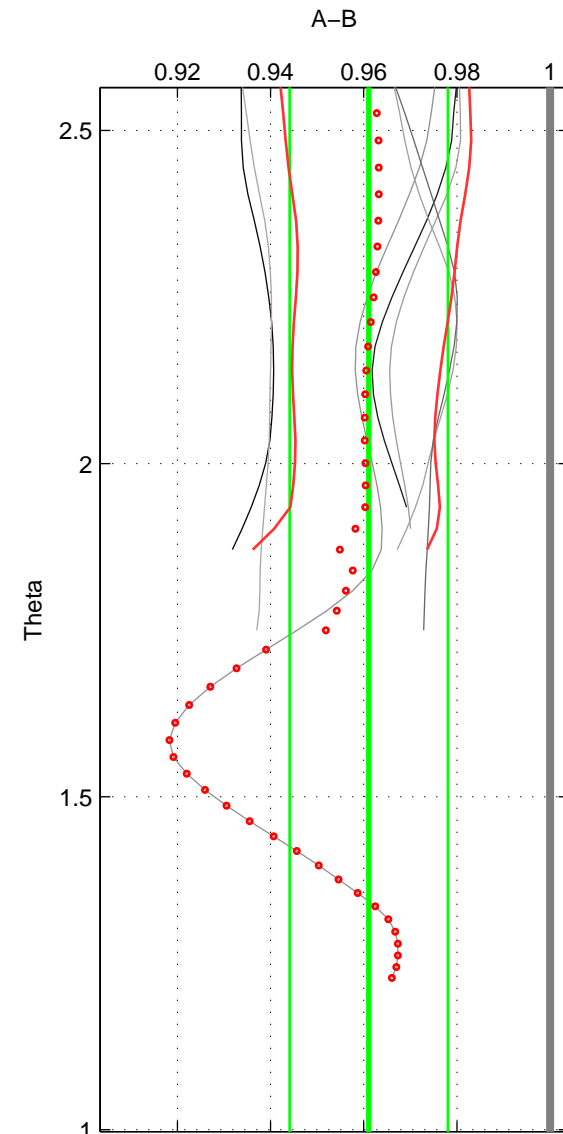

Cruise A (red). Date: Jan 1994 Cruisename: 576-49K619940107

Cruise B (blue). Date: Feb 2003 Cruisename: 660-49UF20030225

\*\*\* "Favourite" values are means of spaces 1 2.

	Offset	O.StDev	Ratio	R.Stdev	Rating
SIGMA:	-1.653	0.731	0.960	0.017	4
THETA:	-1.609	0.733	0.961	0.017	4
DEPTH:	-1.663	0.111	0.960	0.003	3
FAV. :	-1.631	0.732	0.960	0.017	4

Profiles of A: 3  
 Profiles of B: 6  
 Diff profs : 7  
 WMoffset (A-B): -1.6531  
 WMoffset stdev: 0.7309  
 WMratio (A/B): 0.95986  
 WMratio stdev: 0.016936

Quality (1-5): 4

Profiles of A: 3  
 Profiles of B: 6  
 Diff profs : 7  
 WMoffset (A-B): -1.609  
 WMoffset stdev: 0.73332  
 WMratio (A/B): 0.96108  
 WMratio stdev: 0.016974

Quality (1-5): 4

Profiles of A: 3  
 Profiles of B: 6  
 Diff profs : 7  
 WMoffset (A-B): -1.6632  
 WMoffset stdev: 0.11098  
 WMratio (A/B): 0.95969  
 WMratio stdev: 0.0033423

Quality (1-5): 3

Please note that statistics are bad.