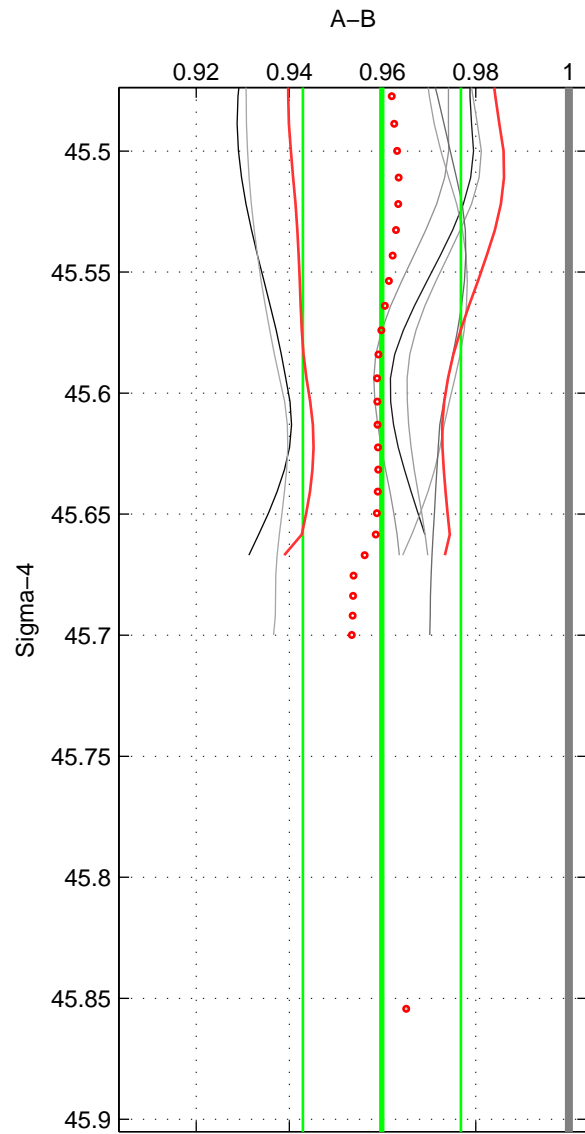

Cruise A (red). Date: Jan 1994 Cruisename: 576-49K619940107

Cruise B (blue). Date: Feb 2003 Cruisename: 660-49UF20030225

\*\*\* "Favourite" values are means of spaces 1 2.

	Offset	O.StDev	Ratio	R.Stdev	Rating
SIGMA:	-1.653	0.731	0.960	0.017	4
THETA:	-1.609	0.733	0.961	0.017	4
DEPTH:	-1.663	0.111	0.960	0.003	3
FAV. :	-1.631	0.732	0.960	0.017	4

Profiles of A: 3  
 Profiles of B: 6  
 Diff profs : 7  
 WMoffset (A-B): -1.6531  
 WMoffset stdev: 0.7309  
 WMratio (A/B): 0.95986  
 WMratio stdev: 0.016936

Quality (1-5): 4

Profiles of A: 3  
 Profiles of B: 6  
 Diff profs : 7  
 WMoffset (A-B): -1.609  
 WMoffset stdev: 0.73332  
 WMratio (A/B): 0.96108  
 WMratio stdev: 0.016974

Quality (1-5): 4

Profiles of A: 3  
 Profiles of B: 6  
 Diff profs : 7  
 WMoffset (A-B): -1.6632  
 WMoffset stdev: 0.11098  
 WMratio (A/B): 0.95969  
 WMratio stdev: 0.0033423

Quality (1-5): 3

Please note that statistics are bad.