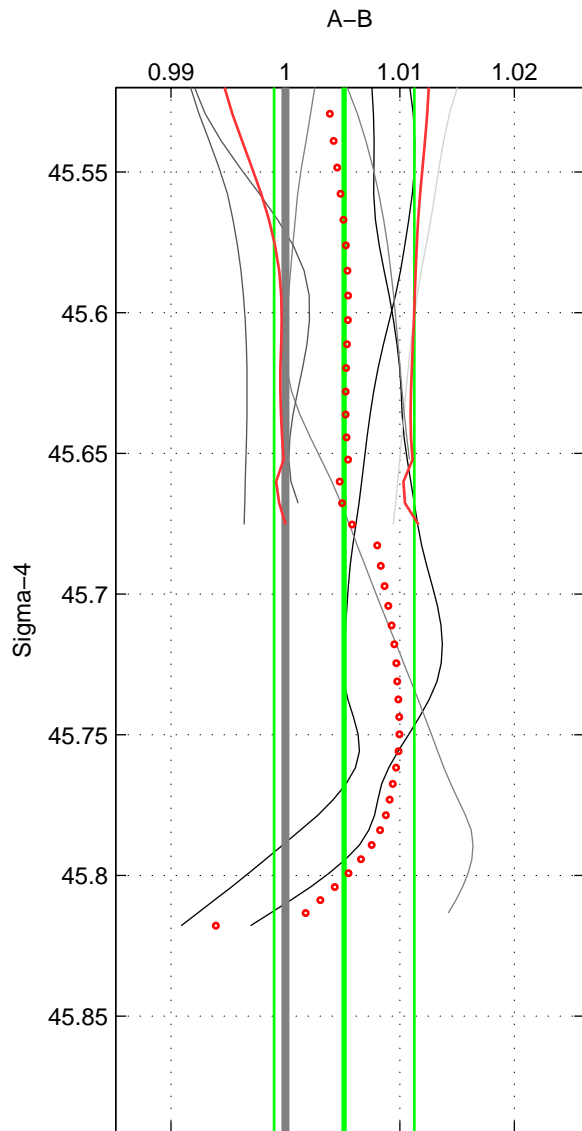

Cruise A (red). Date: Jun 1999 Cruisename: 569-49HO19990622

Cruise B (blue). Date: Jun 2001 Cruisename: 591-49NZ20010604

*** "Favourite" values are means of spaces 1 2.

	Offset	O.StDev	Ratio	R.Stdev	Rating
SIGMA:	0.215	0.255	1.005	0.006	4
THETA:	0.313	0.199	1.008	0.005	4
DEPTH:	0.292	0.128	1.007	0.003	3
FAV. :	0.264	0.227	1.006	0.006	4

Profiles of A: 3
 Profiles of B: 7
 Diff profs : 7
 WMoffset (A-B): 0.2148
 WMoffset stdev: 0.25542
 WMratio (A/B): 1.0051
 WMratio stdev: 0.0061179

Quality (1-5): 4

Profiles of A: 3
 Profiles of B: 7
 Diff profs : 7
 WMoffset (A-B): 0.31332
 WMoffset stdev: 0.19926
 WMratio (A/B): 1.0078
 WMratio stdev: 0.0050417

Quality (1-5): 4

Profiles of A: 3
 Profiles of B: 7
 Diff profs : 7
 WMoffset (A-B): 0.29193
 WMoffset stdev: 0.12827
 WMratio (A/B): 1.0074
 WMratio stdev: 0.003278

Quality (1-5): 3

Please note that statistics are bad.