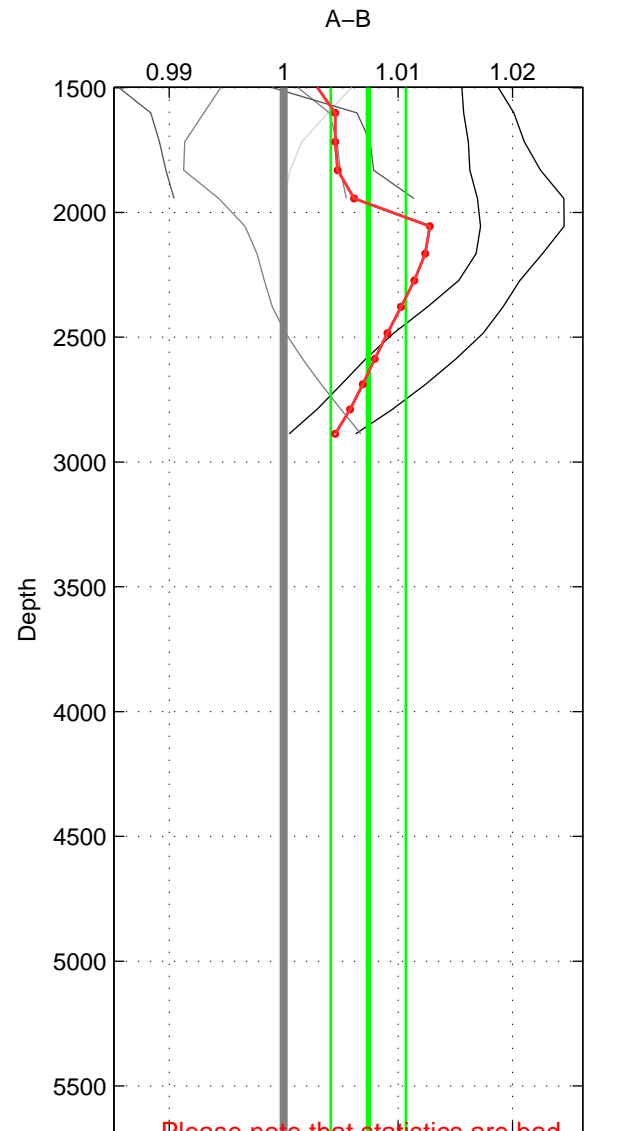

Cruise A (red). Date: Jun 1999 Cruisename: 569-49HO19990622

Cruise B (blue). Date: Jun 2001 Cruisename: 591-49NZ20010604

*** "Favourite" values are means of spaces 1 2.

	Offset	O.StDev	Ratio	R.Stdev	Rating
SIGMA:	0.215	0.255	1.005	0.006	4
THETA:	0.313	0.199	1.008	0.005	4
DEPTH:	0.292	0.128	1.007	0.003	3
FAV. :	0.264	0.227	1.006	0.006	4

Profiles of A: 3
 Profiles of B: 7
 Diff profs : 7
 WMoffset (A-B): 0.2148
 WMoffset stdev: 0.25542
 WMratio (A/B): 1.0051
 WMratio stdev: 0.0061179

Quality (1-5): 4

Profiles of A: 3
 Profiles of B: 7
 Diff profs : 7
 WMoffset (A-B): 0.31332
 WMoffset stdev: 0.19926
 WMratio (A/B): 1.0078
 WMratio stdev: 0.0050417

Quality (1-5): 4

Profiles of A: 3
 Profiles of B: 7
 Diff profs : 7
 WMoffset (A-B): 0.29193
 WMoffset stdev: 0.12827
 WMratio (A/B): 1.0074
 WMratio stdev: 0.003278

Quality (1-5): 3

Please note that statistics are bad.