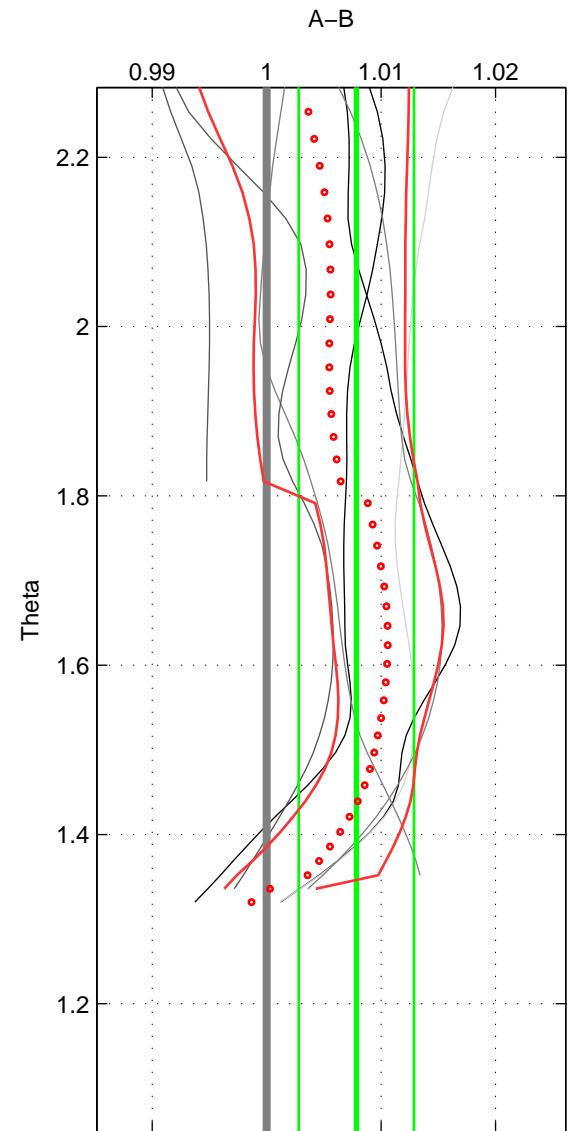

Cruise A (red). Date: Jun 1999 Cruisename: 569-49HO19990622

Cruise B (blue). Date: Jun 2001 Cruisename: 591-49NZ20010604

*** "Favourite" values are means of spaces 1 2.

	Offset	O.StDev	Ratio	R.Stdev	Rating
SIGMA:	0.215	0.255	1.005	0.006	4
THETA:	0.313	0.199	1.008	0.005	4
DEPTH:	0.292	0.128	1.007	0.003	3
FAV. :	0.264	0.227	1.006	0.006	4

Profiles of A: 3
 Profiles of B: 7
 Diff profs : 7
 WMoffset (A-B): 0.2148
 WMoffset stdev: 0.25542
 WMratio (A/B): 1.0051
 WMratio stdev: 0.0061179

Quality (1-5): 4

Profiles of A: 3
 Profiles of B: 7
 Diff profs : 7
 WMoffset (A-B): 0.31332
 WMoffset stdev: 0.19926
 WMratio (A/B): 1.0078
 WMratio stdev: 0.0050417

Quality (1-5): 4

Profiles of A: 3
 Profiles of B: 7
 Diff profs : 7
 WMoffset (A-B): 0.29193
 WMoffset stdev: 0.12827
 WMratio (A/B): 1.0074
 WMratio stdev: 0.003278

Quality (1-5): 3

Please note that statistics are bad.