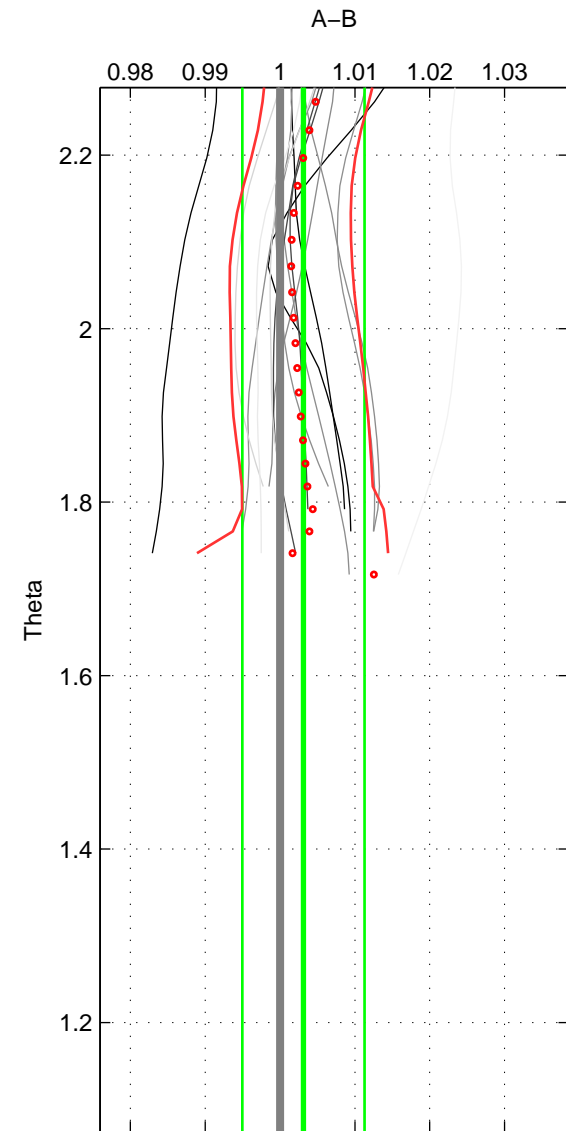

Cruise A (red). Date: Jun 2001 Cruisename: 591-49NZ20010604  
 Cruise B (blue). Date: May 2002 Cruisename: 696-49UP20020424

\*\*\* "Favourite" values are means of spaces 1 2.

	Offset	O.StDev	Ratio	R.Stdev	Rating
SIGMA:	0.147	0.340	1.004	0.008	4
THETA:	0.130	0.345	1.003	0.008	4
DEPTH:	0.233	0.034	1.006	0.001	3
FAV.:	0.138	0.342	1.003	0.008	4

Profiles of A: 6  
 Profiles of B: 11  
 Diff profs : 15  
 WMoffset (A-B): 0.14687  
 WMoffset stdev: 0.33997  
 WMratio (A/B): 1.0035  
 WMratio stdev: 0.0080628

Quality (1-5): 4

Profiles of A: 6  
 Profiles of B: 11  
 Diff profs : 15  
 WMoffset (A-B): 0.12997  
 WMoffset stdev: 0.34453  
 WMratio (A/B): 1.0031  
 WMratio stdev: 0.0081671

Quality (1-5): 4

Profiles of A: 6  
 Profiles of B: 11  
 Diff profs : 15  
 WMoffset (A-B): 0.23276  
 WMoffset stdev: 0.034009  
 WMratio (A/B): 1.0056  
 WMratio stdev: 0.00088036

Quality (1-5): 3

Please note that statistics are bad.