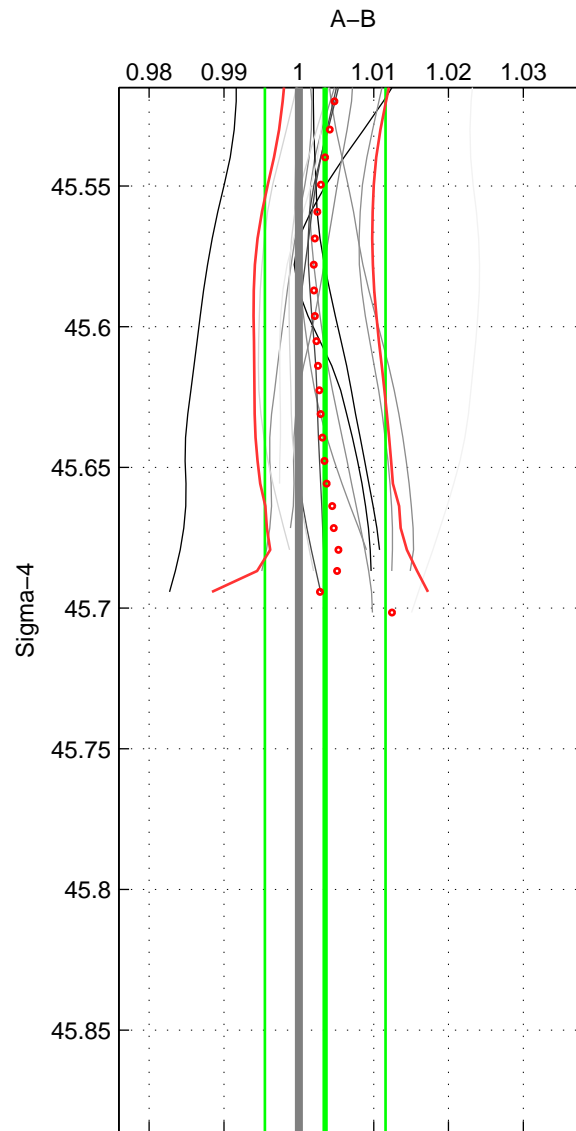

Cruise A (red). Date: Jun 2001 Cruisename: 591-49NZ20010604  
 Cruise B (blue). Date: May 2002 Cruisename: 696-49UP20020424

\*\*\* "Favourite" values are means of spaces 1 2.

	Offset	O.StDev	Ratio	R.Stdev	Rating
SIGMA:	0.147	0.340	1.004	0.008	4
THETA:	0.130	0.345	1.003	0.008	4
DEPTH:	0.233	0.034	1.006	0.001	3
FAV.:	0.138	0.342	1.003	0.008	4

Profiles of A: 6  
 Profiles of B: 11  
 Diff profs : 15  
 WMoffset (A-B): 0.14687  
 WMoffset stdev: 0.33997  
 WMratio (A/B): 1.0035  
 WMratio stdev: 0.0080628

Quality (1-5): 4

Profiles of A: 6  
 Profiles of B: 11  
 Diff profs : 15  
 WMoffset (A-B): 0.12997  
 WMoffset stdev: 0.34453  
 WMratio (A/B): 1.0031  
 WMratio stdev: 0.0081671

Quality (1-5): 4

Profiles of A: 6  
 Profiles of B: 11  
 Diff profs : 15  
 WMoffset (A-B): 0.23276  
 WMoffset stdev: 0.034009  
 WMratio (A/B): 1.0056  
 WMratio stdev: 0.00088036

Quality (1-5): 3

Please note that statistics are bad.