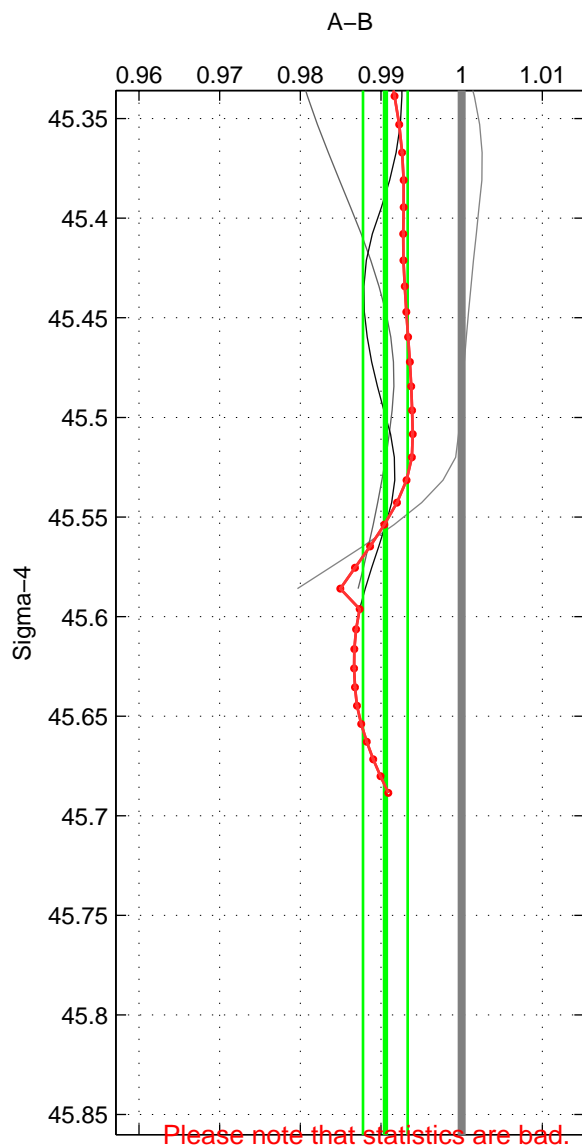

Cruise A (red). Date: Jul 2000 Cruisename: 690-49UP20000620
 Cruise B (blue). Date: Feb 2006 Cruisename: 710-49UP20060113

*** "Favourite" values are those of space 2.

	Offset	O.StDev	Ratio	R.Stdev	Rating
SIGMA:	-0.377	0.106	0.991	0.003	2
THETA:	-0.718	0.292	0.983	0.007	5
DEPTH:	-0.740	0.201	0.982	0.005	3
FAV.:	-0.718	0.292	0.983	0.007	5

Please note that statistics are bad.
 Profiles of A: 3
 Profiles of B: 3
 Diff profs : 3
 WMoffset (A-B): -0.37705
 WMoffset stdev: 0.10568
 WMratio (A/B): 0.99055
 WMratio stdev: 0.0027637

Quality (1-5): 2

Please note that statistics are bad.
 Profiles of A: 3
 Profiles of B: 7
 Diff profs : 9
 WMoffset (A-B): -0.71841
 WMoffset stdev: 0.29225
 WMratio (A/B): 0.98254
 WMratio stdev: 0.0069217

Quality (1-5): 5

Please note that statistics are bad.
 Profiles of A: 3
 Profiles of B: 7
 Diff profs : 9
 WMoffset (A-B): -0.74024
 WMoffset stdev: 0.20058
 WMratio (A/B): 0.98206
 WMratio stdev: 0.0050046

Quality (1-5): 3