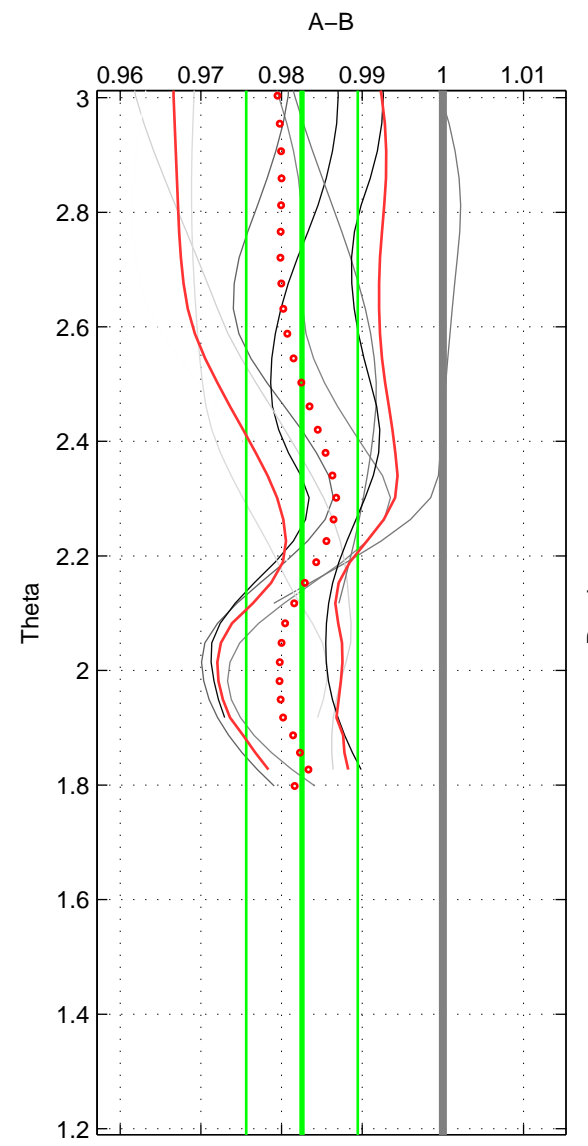

Cruise A (red). Date: Jul 2000 Cruisename: 690-49UP20000620
 Cruise B (blue). Date: Feb 2006 Cruisename: 710-49UP20060113

*** "Favourite" values are those of space 2.

	Offset	O.StDev	Ratio	R.Stdev	Rating
SIGMA:	-0.377	0.106	0.991	0.003	2
THETA:	-0.718	0.292	0.983	0.007	5
DEPTH:	-0.740	0.201	0.982	0.005	3
FAV.:	-0.718	0.292	0.983	0.007	5

Please note that statistics are bad.
 Profiles of A: 3
 Profiles of B: 3
 Diff profs : 3
 WMoffset (A-B): -0.37705
 WMoffset stdev: 0.10568
 WMratio (A/B): 0.99055
 WMratio stdev: 0.0027637

Quality (1-5): 2

Please note that statistics are bad.
 Profiles of A: 3
 Profiles of B: 7
 Diff profs : 9
 WMoffset (A-B): -0.71841
 WMoffset stdev: 0.29225
 WMratio (A/B): 0.98254
 WMratio stdev: 0.0069217

Quality (1-5): 5

Please note that statistics are bad.
 Profiles of A: 3
 Profiles of B: 7
 Diff profs : 9
 WMoffset (A-B): -0.74024
 WMoffset stdev: 0.20058
 WMratio (A/B): 0.98206
 WMratio stdev: 0.0050046

Quality (1-5): 3