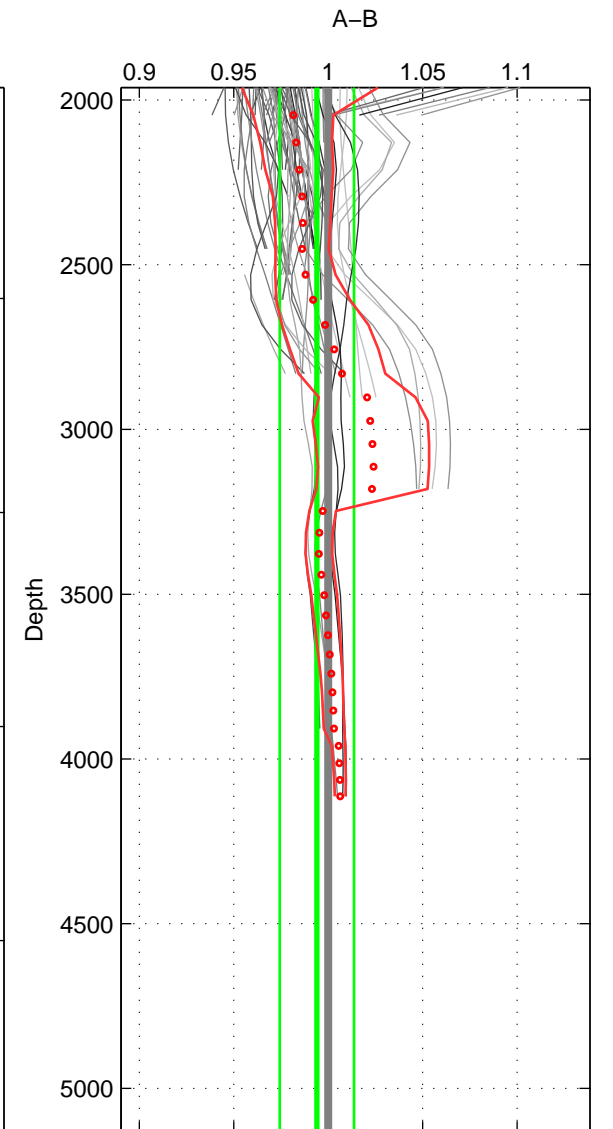

Cruise A (red). Date: May 1993 Cruisename: 204-29CS19930510  
 Cruise B (blue). Date: Jun 1989 Cruisename: 268-35LU19890509

\*\*\* "Favourite" values are means of spaces 1 2.

	Offset	O.StDev	Ratio	R.Stdev	Rating
SIGMA:	-0.660	0.381	0.966	0.020	5
THETA:	-0.460	0.350	0.976	0.018	5
DEPTH:	-0.126	0.383	0.994	0.020	4
FAV. :	-0.560	0.365	0.971	0.019	5

Profiles of A: 12  
 Profiles of B: 14  
 Diff profs : 58  
 WMoffset (A-B): -0.66048  
 WMoffset stdev: 0.38061  
 WMratio (A/B): 0.96604  
 WMratio stdev: 0.019705

Quality (1-5): 5

Profiles of A: 12  
 Profiles of B: 14  
 Diff profs : 58  
 WMoffset (A-B): -0.46031  
 WMoffset stdev: 0.35022  
 WMratio (A/B): 0.97644  
 WMratio stdev: 0.018243

Quality (1-5): 5

Profiles of A: 20  
 Profiles of B: 14  
 Diff profs : 93  
 WMoffset (A-B): -0.12584  
 WMoffset stdev: 0.38263  
 WMratio (A/B): 0.99394  
 WMratio stdev: 0.019648

Quality (1-5): 4