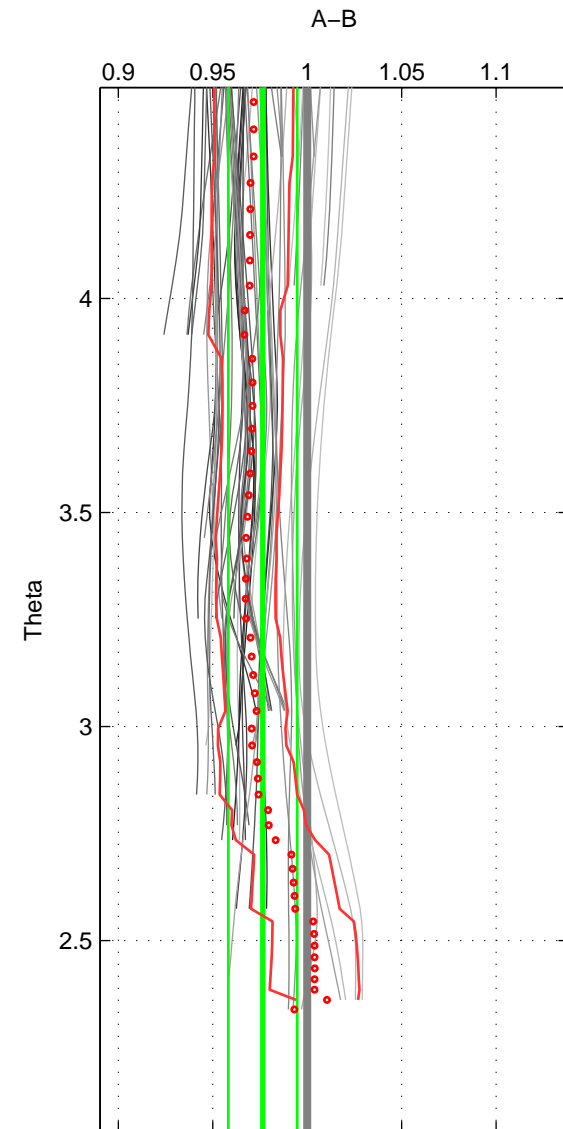

Cruise A (red). Date: May 1993 Cruisename: 204-29CS19930510  
 Cruise B (blue). Date: Jun 1989 Cruisename: 268-35LU19890509

\*\*\* "Favourite" values are means of spaces 1 2.

	Offset	O.StDev	Ratio	R.Stdev	Rating
SIGMA:	-0.660	0.381	0.966	0.020	5
THETA:	-0.460	0.350	0.976	0.018	5
DEPTH:	-0.126	0.383	0.994	0.020	4
FAV. :	-0.560	0.365	0.971	0.019	5

Profiles of A: 12  
 Profiles of B: 14  
 Diff profs : 58  
 WMoffset (A-B): -0.66048  
 WMoffset stdev: 0.38061  
 WMratio (A/B): 0.96604  
 WMratio stdev: 0.019705

Quality (1-5): 5

Profiles of A: 12  
 Profiles of B: 14  
 Diff profs : 58  
 WMoffset (A-B): -0.46031  
 WMoffset stdev: 0.35022  
 WMratio (A/B): 0.97644  
 WMratio stdev: 0.018243

Quality (1-5): 5

Profiles of A: 20  
 Profiles of B: 14  
 Diff profs : 93  
 WMoffset (A-B): -0.12584  
 WMoffset stdev: 0.38263  
 WMratio (A/B): 0.99394  
 WMratio stdev: 0.019648

Quality (1-5): 4