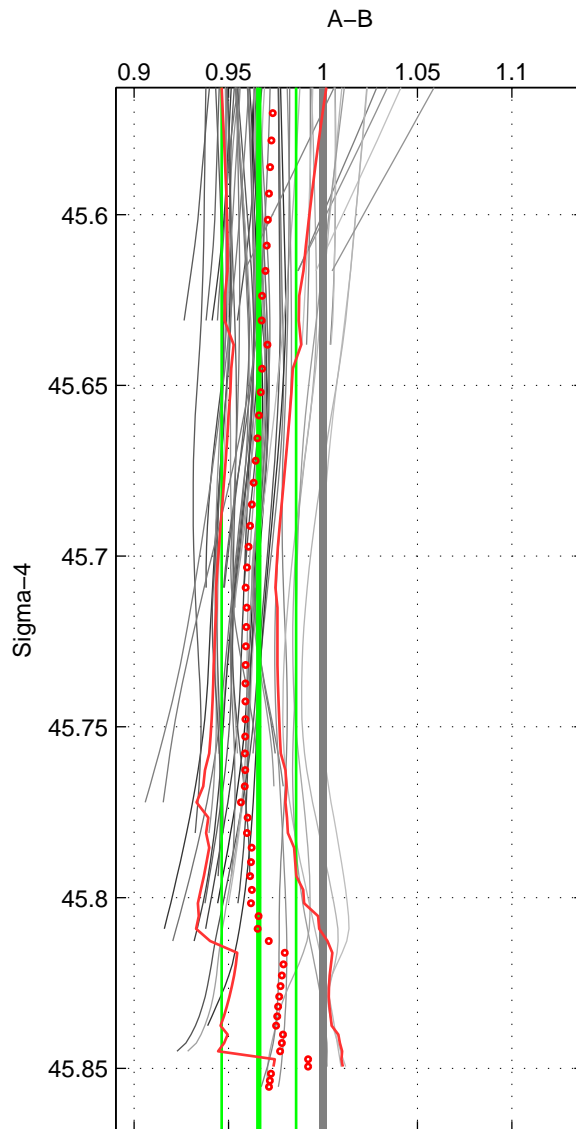

Cruise A (red). Date: May 1993 Cruisename: 204-29CS19930510  
 Cruise B (blue). Date: Jun 1989 Cruisename: 268-35LU19890509

\*\*\* "Favourite" values are means of spaces 1 2.

	Offset	O.StDev	Ratio	R.Stdev	Rating
SIGMA:	-0.660	0.381	0.966	0.020	5
THETA:	-0.460	0.350	0.976	0.018	5
DEPTH:	-0.126	0.383	0.994	0.020	4
FAV. :	-0.560	0.365	0.971	0.019	5

Profiles of A: 12  
 Profiles of B: 14  
 Diff profs : 58  
 WMoffset (A-B): -0.66048  
 WMoffset stdev: 0.38061  
 WMratio (A/B): 0.96604  
 WMratio stdev: 0.019705

Quality (1-5): 5

Profiles of A: 12  
 Profiles of B: 14  
 Diff profs : 58  
 WMoffset (A-B): -0.46031  
 WMoffset stdev: 0.35022  
 WMratio (A/B): 0.97644  
 WMratio stdev: 0.018243

Quality (1-5): 5

Profiles of A: 20  
 Profiles of B: 14  
 Diff profs : 93  
 WMoffset (A-B): -0.12584  
 WMoffset stdev: 0.38263  
 WMratio (A/B): 0.99394  
 WMratio stdev: 0.019648

Quality (1-5): 4