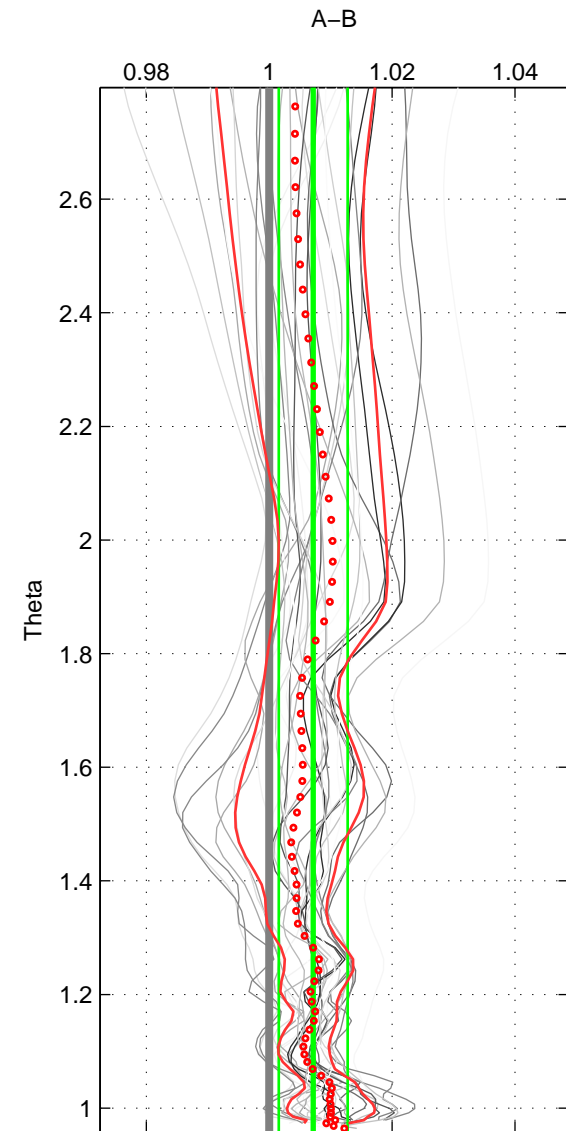

Cruise A (red). Date: May 1985 Cruisename: 495-3  
 Cruise B (blue). Date: Oct 2007 Cruisename: 613-4

\*\*\* "Favourite" values are means of spaces 1 2 3.

	Offset	O.StDev	Ratio	R.Stdev	Rating
SIGMA:	0.180	0.194	1.005	0.005	5
THETA:	0.264	0.202	1.007	0.006	5
DEPTH:	0.255	0.161	1.007	0.005	5
FAV.:	0.233	0.186	1.006	0.005	5

Profiles of A: 5  
 Profiles of B: 8  
 Diff profs : 28  
 WMoffset (A-B): 0.18019  
 WMoffset stdev: 0.19439  
 WMratio (A/B): 1.0049  
 WMratio stdev: 0.0054088

Quality (1-5): 5

Profiles of A: 5  
 Profiles of B: 8  
 Diff profs : 28  
 WMoffset (A-B): 0.26385  
 WMoffset stdev: 0.2022  
 WMratio (A/B): 1.0071  
 WMratio stdev: 0.0056085

Quality (1-5): 5

Profiles of A: 5  
 Profiles of B: 8  
 Diff profs : 28  
 WMoffset (A-B): 0.25452  
 WMoffset stdev: 0.16101  
 WMratio (A/B): 1.0072  
 WMratio stdev: 0.0046477

Quality (1-5): 5