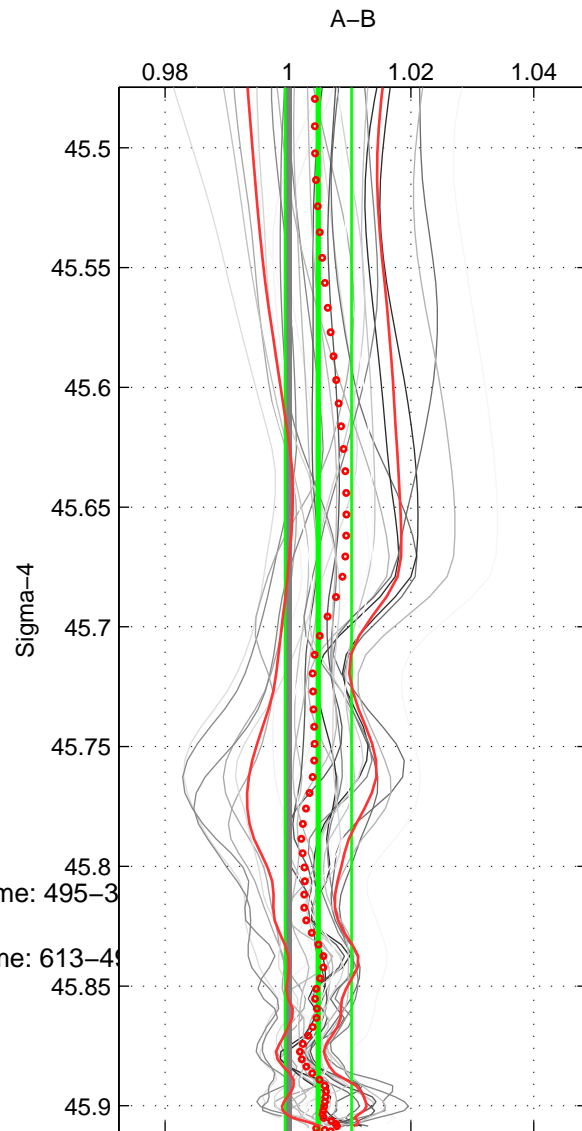

Cruise A (red). Date: May 1985 Cruisename: 495-3  
 Cruise B (blue). Date: Oct 2007 Cruisename: 613-4

\*\*\* "Favourite" values are means of spaces 1 2 3.

	Offset	O.StDev	Ratio	R.Stdev	Rating
SIGMA:	0.180	0.194	1.005	0.005	5
THETA:	0.264	0.202	1.007	0.006	5
DEPTH:	0.255	0.161	1.007	0.005	5
FAV.:	0.233	0.186	1.006	0.005	5

Profiles of A: 5  
 Profiles of B: 8  
 Diff profs : 28  
 WMoffset (A-B): 0.18019  
 WMoffset stdev: 0.19439  
 WMratio (A/B): 1.0049  
 WMratio stdev: 0.0054088

Quality (1-5): 5

Profiles of A: 5  
 Profiles of B: 8  
 Diff profs : 28  
 WMoffset (A-B): 0.26385  
 WMoffset stdev: 0.2022  
 WMratio (A/B): 1.0071  
 WMratio stdev: 0.0056085

Quality (1-5): 5

Profiles of A: 5  
 Profiles of B: 8  
 Diff profs : 28  
 WMoffset (A-B): 0.25452  
 WMoffset stdev: 0.16101  
 WMratio (A/B): 1.0072  
 WMratio stdev: 0.0046477

Quality (1-5): 5