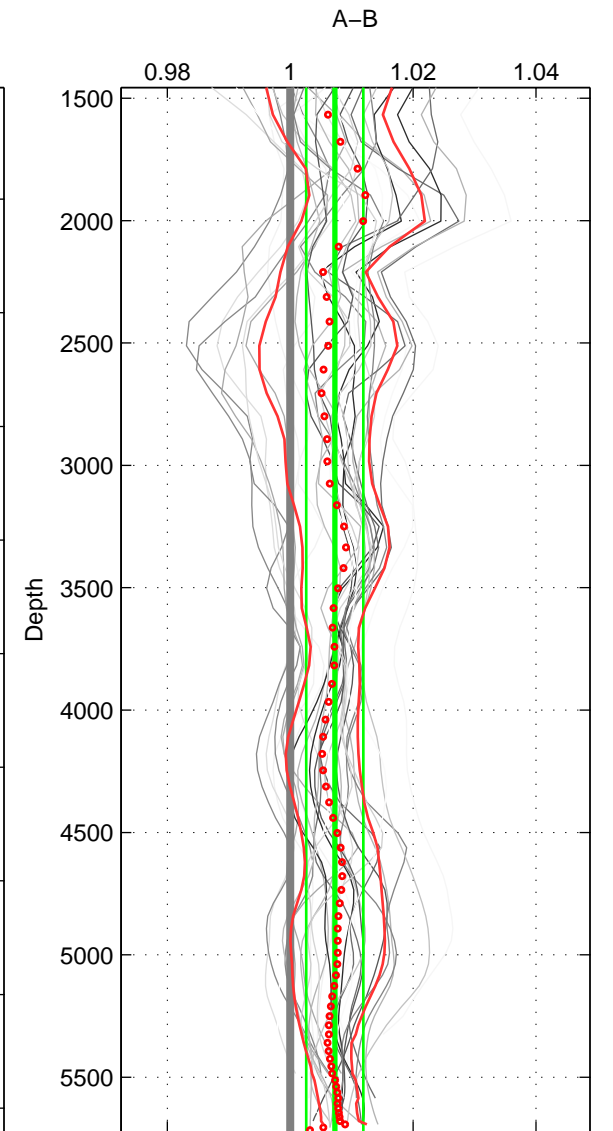

Cruise A (red). Date: May 1985 Cruisename: 495-3  
 Cruise B (blue). Date: Oct 2007 Cruisename: 613-4

\*\*\* "Favourite" values are means of spaces 1 2 3.

	Offset	O.StDev	Ratio	R.Stdev	Rating
SIGMA:	0.180	0.194	1.005	0.005	5
THETA:	0.264	0.202	1.007	0.006	5
DEPTH:	0.255	0.161	1.007	0.005	5
FAV.:	0.233	0.186	1.006	0.005	5

Profiles of A: 5  
 Profiles of B: 8  
 Diff profs : 28  
 WMoffset (A-B): 0.18019  
 WMoffset stdev: 0.19439  
 WMratio (A/B): 1.0049  
 WMratio stdev: 0.0054088

Quality (1-5): 5

Profiles of A: 5  
 Profiles of B: 8  
 Diff profs : 28  
 WMoffset (A-B): 0.26385  
 WMoffset stdev: 0.2022  
 WMratio (A/B): 1.0071  
 WMratio stdev: 0.0056085

Quality (1-5): 5

Profiles of A: 5  
 Profiles of B: 8  
 Diff profs : 28  
 WMoffset (A-B): 0.25452  
 WMoffset stdev: 0.16101  
 WMratio (A/B): 1.0072  
 WMratio stdev: 0.0046477

Quality (1-5): 5