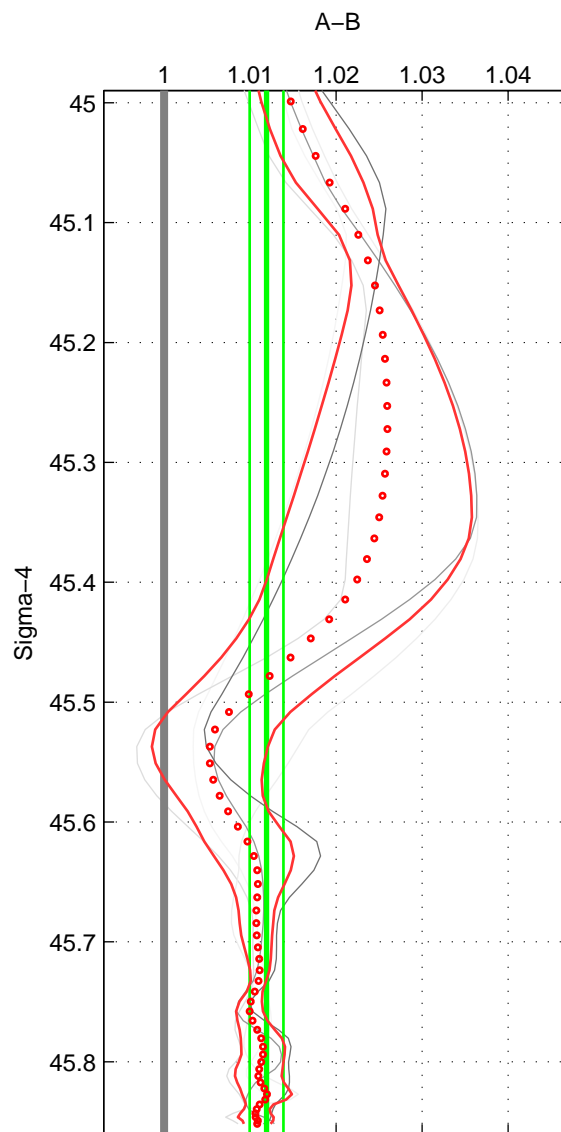

Cruise A (red). Date: Nov 1995 Cruisename: 625-49RY19951115

Cruise B (blue). Date: Jan 1997 Cruisename: 680-49UP19970121

*** "Favourite" values are means of spaces 1 2 3.

	Offset	O.StDev	Ratio	R.Stdev	Rating
SIGMA:	0.439	0.072	1.012	0.002	3
THETA:	0.401	0.069	1.011	0.002	3
DEPTH:	0.356	0.058	1.010	0.002	3
FAV.:	0.399	0.066	1.011	0.002	3

Profiles of A: 5
 Profiles of B: 1
 Diff profs: 5
 WMoffset (A-B): 0.43904
 WMoffset stdev: 0.072432
 WMratio (A/B): 1.0119
 WMratio stdev: 0.0019721

Quality (1-5): 3

Profiles of A: 5
 Profiles of B: 1
 Diff profs: 5
 WMoffset (A-B): 0.40052
 WMoffset stdev: 0.068867
 WMratio (A/B): 1.0109
 WMratio stdev: 0.0018833

Quality (1-5): 3

Profiles of A: 5
 Profiles of B: 1
 Diff profs: 5
 WMoffset (A-B): 0.35634
 WMoffset stdev: 0.058104
 WMratio (A/B): 1.0099
 WMratio stdev: 0.0016366

Quality (1-5): 3