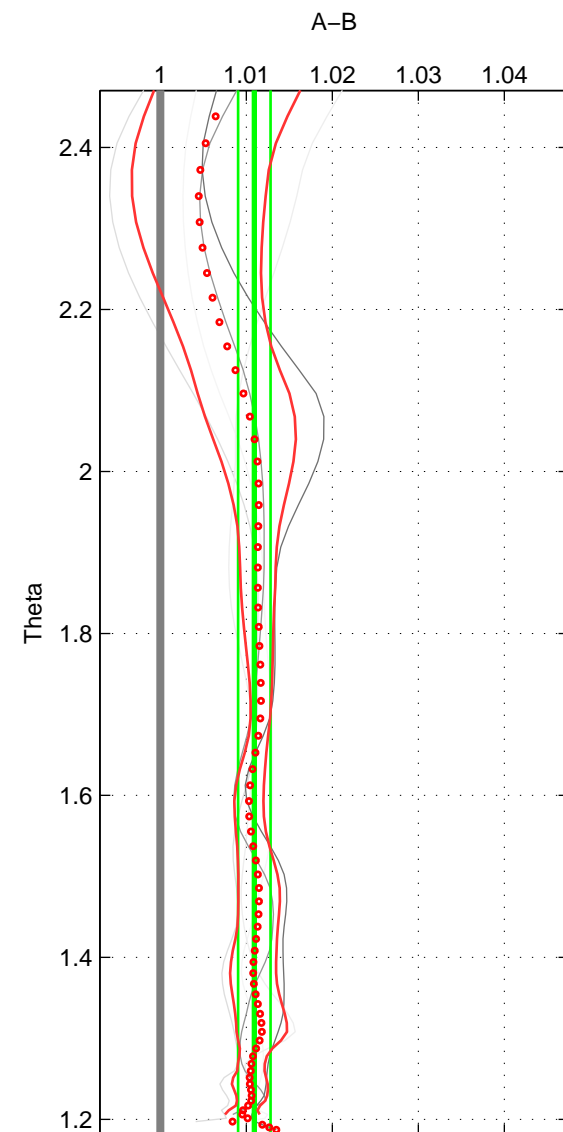

Cruise A (red). Date: Nov 1995 Cruisename: 625-49RY19951115

Cruise B (blue). Date: Jan 1997 Cruisename: 680-49UP19970121

*** "Favourite" values are means of spaces 1 2 3.

	Offset	O.StDev	Ratio	R.Stdev	Rating
SIGMA:	0.439	0.072	1.012	0.002	3
THETA:	0.401	0.069	1.011	0.002	3
DEPTH:	0.356	0.058	1.010	0.002	3
FAV.:	0.399	0.066	1.011	0.002	3

Profiles of A: 5
 Profiles of B: 1
 Diff profs: 5
 WMoffset (A-B): 0.43904
 WMoffset stdev: 0.072432
 WMratio (A/B): 1.0119
 WMratio stdev: 0.0019721

Quality (1-5): 3

Profiles of A: 5
 Profiles of B: 1
 Diff profs: 5
 WMoffset (A-B): 0.40052
 WMoffset stdev: 0.068867
 WMratio (A/B): 1.0109
 WMratio stdev: 0.0018833

Quality (1-5): 3

Profiles of A: 5
 Profiles of B: 1
 Diff profs: 5
 WMoffset (A-B): 0.35634
 WMoffset stdev: 0.058104
 WMratio (A/B): 1.0099
 WMratio stdev: 0.0016366

Quality (1-5): 3