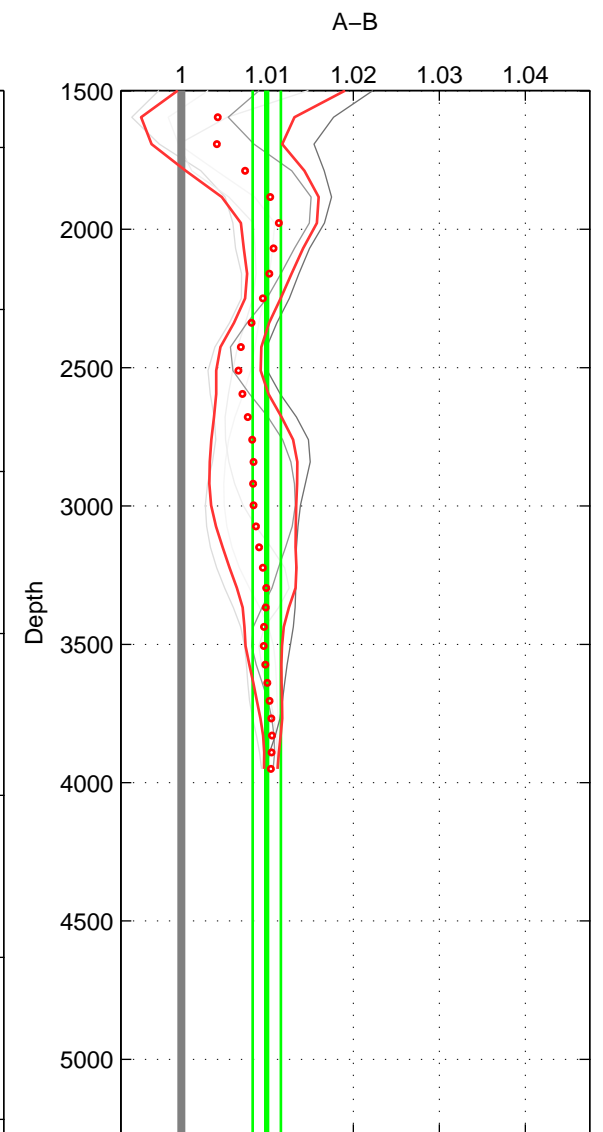

Cruise A (red). Date: Nov 1995 Cruisename: 625-49RY19951115

Cruise B (blue). Date: Jan 1997 Cruisename: 680-49UP19970121

*** "Favourite" values are means of spaces 1 2 3.

	Offset	O.StDev	Ratio	R.Stdev	Rating
SIGMA:	0.439	0.072	1.012	0.002	3
THETA:	0.401	0.069	1.011	0.002	3
DEPTH:	0.356	0.058	1.010	0.002	3
FAV.:	0.399	0.066	1.011	0.002	3

Profiles of A: 5
 Profiles of B: 1
 Diff profs: 5
 WMoffset (A-B): 0.43904
 WMoffset stdev: 0.072432
 WMratio (A/B): 1.0119
 WMratio stdev: 0.0019721

Quality (1-5): 3

Profiles of A: 5
 Profiles of B: 1
 Diff profs: 5
 WMoffset (A-B): 0.40052
 WMoffset stdev: 0.068867
 WMratio (A/B): 1.0109
 WMratio stdev: 0.0018833

Quality (1-5): 3

Profiles of A: 5
 Profiles of B: 1
 Diff profs: 5
 WMoffset (A-B): 0.35634
 WMoffset stdev: 0.058104
 WMratio (A/B): 1.0099
 WMratio stdev: 0.0016366

Quality (1-5): 3