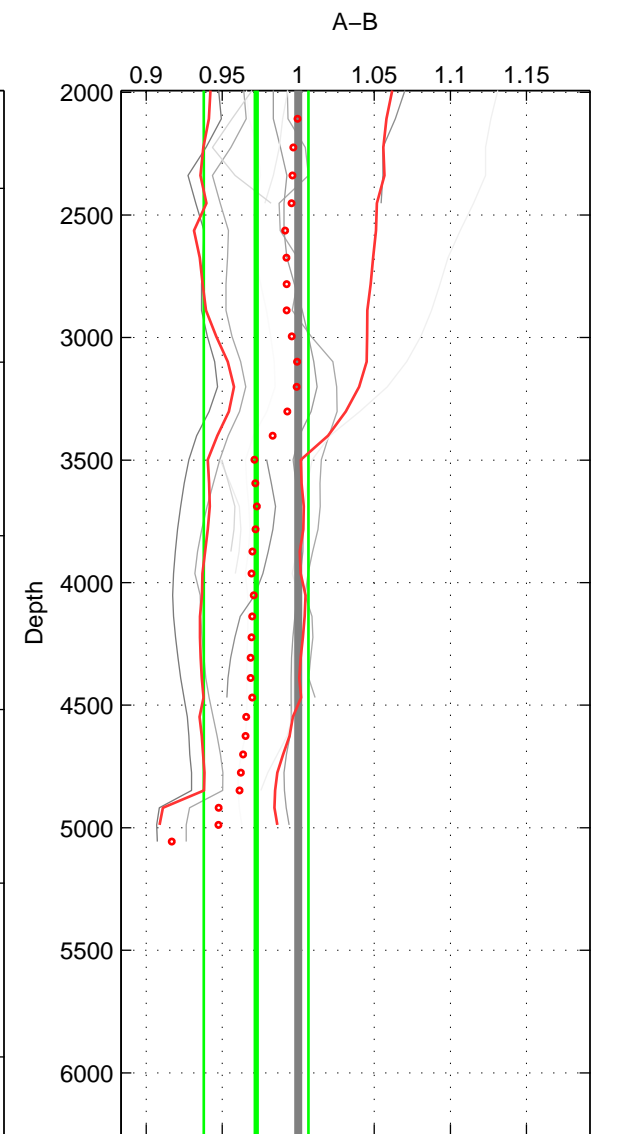

Cruise A (red). Date: Feb 1986 Cruisename: 363-35MF19850224
 Cruise B (blue). Date: Feb 1993 Cruisename: 366-35MF19930123

*** "Favourite" values are those of space 2.

	Offset	O.StDev	Ratio	R.Stdev	Rating
SIGMA:	-0.638	0.954	0.980	0.029	4
THETA:	-0.697	0.873	0.979	0.027	5
DEPTH:	-0.906	1.131	0.972	0.034	4
FAV. :	-0.697	0.873	0.979	0.027	5

Profiles of A: 4
 Profiles of B: 15
 Diff profs : 11
 WMoffset (A-B): -0.63813
 WMoffset stdev: 0.95441
 WMratio (A/B): 0.98046
 WMratio stdev: 0.029043

Quality (1-5): 4

Profiles of A: 4
 Profiles of B: 15
 Diff profs : 11
 WMoffset (A-B): -0.69734
 WMoffset stdev: 0.87321
 WMratio (A/B): 0.97854
 WMratio stdev: 0.026612

Quality (1-5): 5

Profiles of A: 4
 Profiles of B: 14
 Diff profs : 9
 WMoffset (A-B): -0.90615
 WMoffset stdev: 1.1314
 WMratio (A/B): 0.97234
 WMratio stdev: 0.034381

Quality (1-5): 4