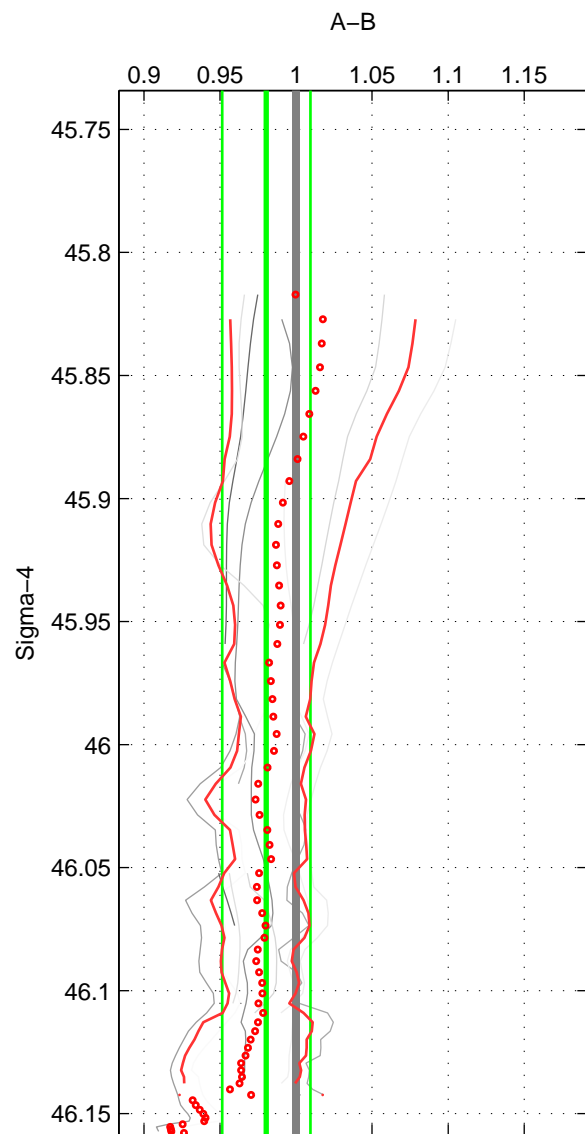

Cruise A (red). Date: Feb 1986 Cruisename: 363-35MF19850224
 Cruise B (blue). Date: Feb 1993 Cruisename: 366-35MF19930123

*** "Favourite" values are those of space 2.

	Offset	O.StDev	Ratio	R.Stdev	Rating
SIGMA:	-0.638	0.954	0.980	0.029	4
THETA:	-0.697	0.873	0.979	0.027	5
DEPTH:	-0.906	1.131	0.972	0.034	4
FAV. :	-0.697	0.873	0.979	0.027	5

Profiles of A: 4
 Profiles of B: 15
 Diff profs : 11
 WMoffset (A-B): -0.63813
 WMoffset stdev: 0.95441
 WMratio (A/B): 0.98046
 WMratio stdev: 0.029043

Quality (1-5): 4

Profiles of A: 4
 Profiles of B: 15
 Diff profs : 11
 WMoffset (A-B): -0.69734
 WMoffset stdev: 0.87321
 WMratio (A/B): 0.97854
 WMratio stdev: 0.026612

Quality (1-5): 5

Profiles of A: 4
 Profiles of B: 14
 Diff profs : 9
 WMoffset (A-B): -0.90615
 WMoffset stdev: 1.1314
 WMratio (A/B): 0.97234
 WMratio stdev: 0.034381

Quality (1-5): 4