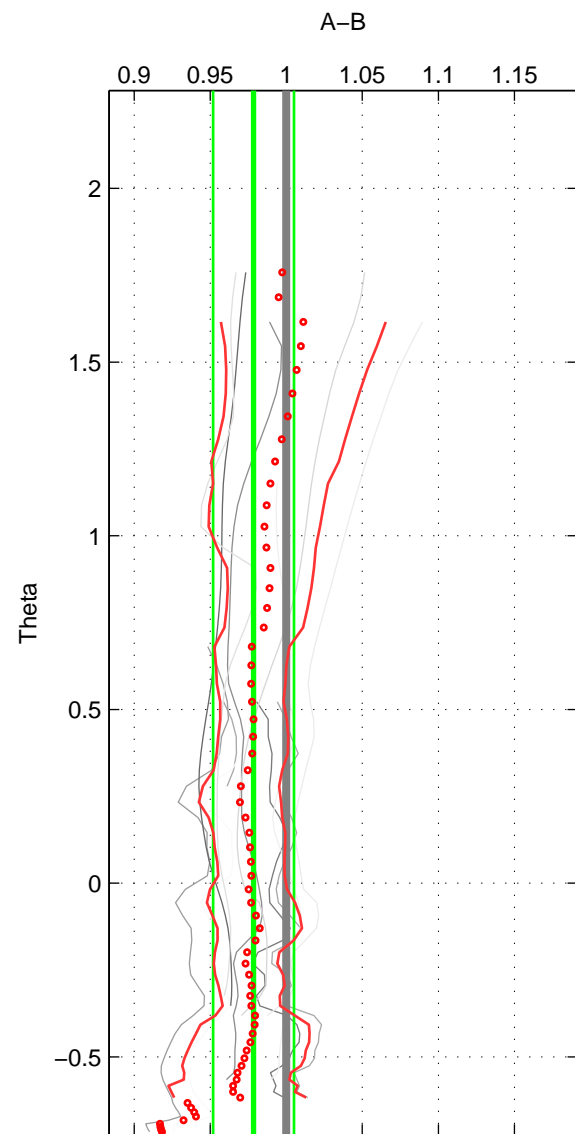

Cruise A (red). Date: Feb 1986 Cruisename: 363-35MF19850224
 Cruise B (blue). Date: Feb 1993 Cruisename: 366-35MF19930123

*** "Favourite" values are those of space 2.

	Offset	O.StDev	Ratio	R.Stdev	Rating
SIGMA:	-0.638	0.954	0.980	0.029	4
THETA:	-0.697	0.873	0.979	0.027	5
DEPTH:	-0.906	1.131	0.972	0.034	4
FAV. :	-0.697	0.873	0.979	0.027	5

Profiles of A: 4
 Profiles of B: 15
 Diff profs : 11
 WMoffset (A-B): -0.63813
 WMoffset stdev: 0.95441
 WMratio (A/B): 0.98046
 WMratio stdev: 0.029043

Quality (1-5): 4

Profiles of A: 4
 Profiles of B: 15
 Diff profs : 11
 WMoffset (A-B): -0.69734
 WMoffset stdev: 0.87321
 WMratio (A/B): 0.97854
 WMratio stdev: 0.026612

Quality (1-5): 5

Profiles of A: 4
 Profiles of B: 14
 Diff profs : 9
 WMoffset (A-B): -0.90615
 WMoffset stdev: 1.1314
 WMratio (A/B): 0.97234
 WMratio stdev: 0.034381

Quality (1-5): 4