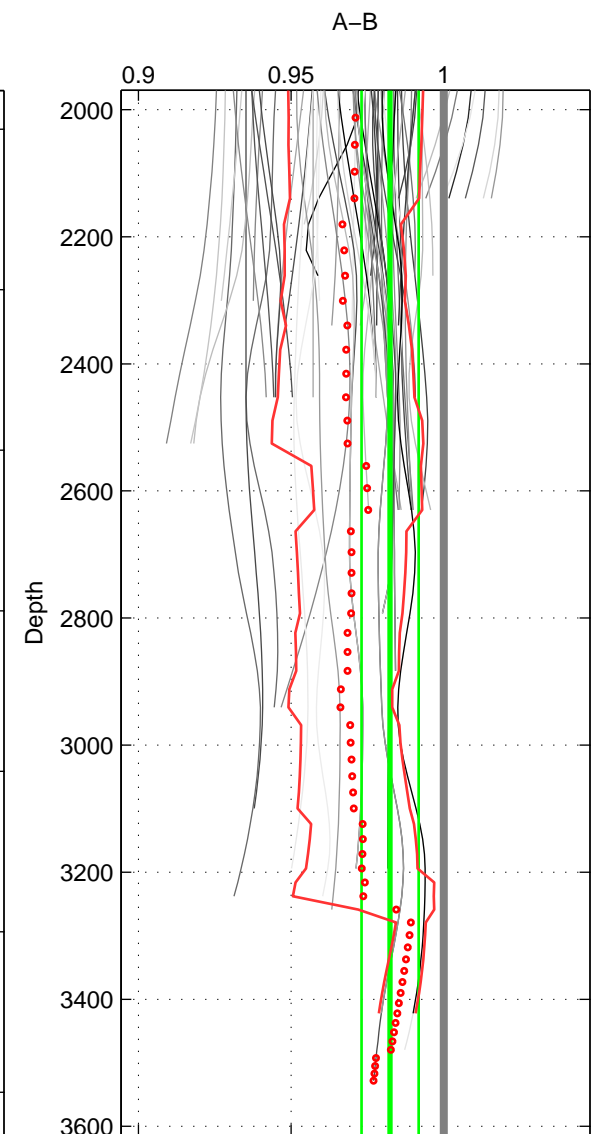

Cruise A (red). Date: Aug 1993 Cruisename: 87-58JH19930730

Cruise B (blue). Date: Jun 1999 Cruisename: 98-58JH19990615

*** "Favourite" values are means of spaces 1 2 3.

| | Offset | O.StDev | Ratio | R.Stdev | Rating |
|--------|--------|---------|-------|---------|--------|
| SIGMA: | -0.560 | 0.336 | 0.963 | 0.022 | 4 |
| THETA: | -0.555 | 0.335 | 0.963 | 0.022 | 4 |
| DEPTH: | -0.264 | 0.142 | 0.982 | 0.009 | 4 |
| FAV.: | -0.460 | 0.271 | 0.970 | 0.018 | 4 |

Profiles of A: 9
 Profiles of B: 25
 Diff profs : 67
 WMoffset (A-B): -0.56028
 WMoffset stdev: 0.33633
 WMratio (A/B): 0.96297
 WMratio stdev: 0.022063

Quality (1-5): 4

Profiles of A: 9
 Profiles of B: 25
 Diff profs : 63
 WMoffset (A-B): -0.5553
 WMoffset stdev: 0.33486
 WMratio (A/B): 0.96331
 WMratio stdev: 0.022013

Quality (1-5): 4

Profiles of A: 9
 Profiles of B: 27
 Diff profs : 70
 WMoffset (A-B): -0.26444
 WMoffset stdev: 0.14214
 WMratio (A/B): 0.98242
 WMratio stdev: 0.0093584

Quality (1-5): 4