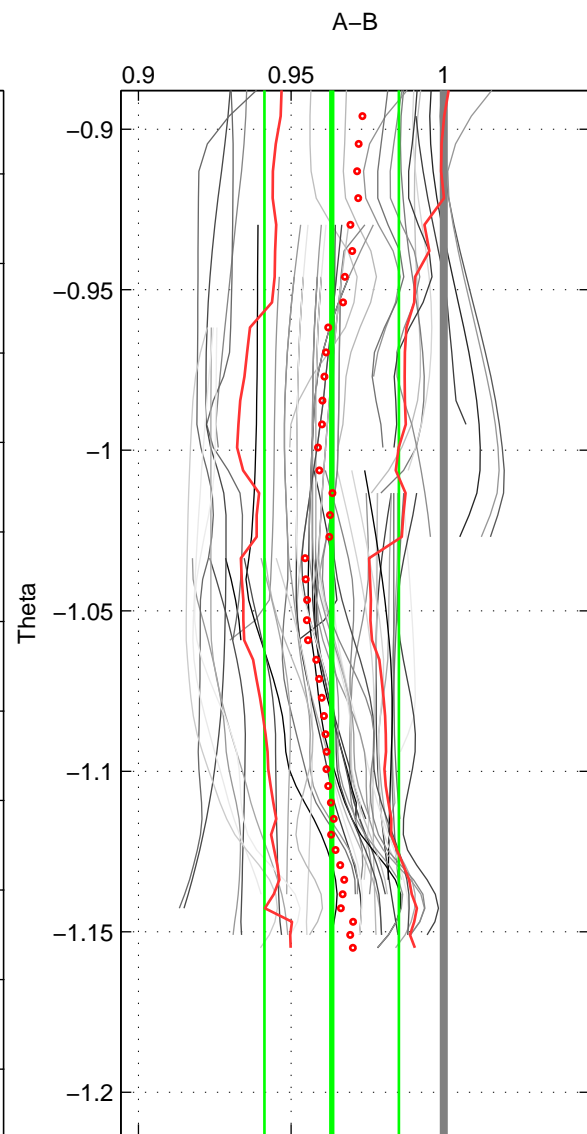

Cruise A (red). Date: Aug 1993 Cruisename: 87-58JH19930730

Cruise B (blue). Date: Jun 1999 Cruisename: 98-58JH19990615

*** "Favourite" values are means of spaces 1 2 3.

| | Offset | O.StDev | Ratio | R.Stdev | Rating |
|--------|--------|---------|-------|---------|--------|
| SIGMA: | -0.560 | 0.336 | 0.963 | 0.022 | 4 |
| THETA: | -0.555 | 0.335 | 0.963 | 0.022 | 4 |
| DEPTH: | -0.264 | 0.142 | 0.982 | 0.009 | 4 |
| FAV.: | -0.460 | 0.271 | 0.970 | 0.018 | 4 |

Profiles of A: 9
 Profiles of B: 25
 Diff profs : 67
 WMoffset (A-B): -0.56028
 WMoffset stdev: 0.33633
 WMratio (A/B): 0.96297
 WMratio stdev: 0.022063

Quality (1-5): 4

Profiles of A: 9
 Profiles of B: 25
 Diff profs : 63
 WMoffset (A-B): -0.5553
 WMoffset stdev: 0.33486
 WMratio (A/B): 0.96331
 WMratio stdev: 0.022013

Quality (1-5): 4

Profiles of A: 9
 Profiles of B: 27
 Diff profs : 70
 WMoffset (A-B): -0.26444
 WMoffset stdev: 0.14214
 WMratio (A/B): 0.98242
 WMratio stdev: 0.0093584

Quality (1-5): 4