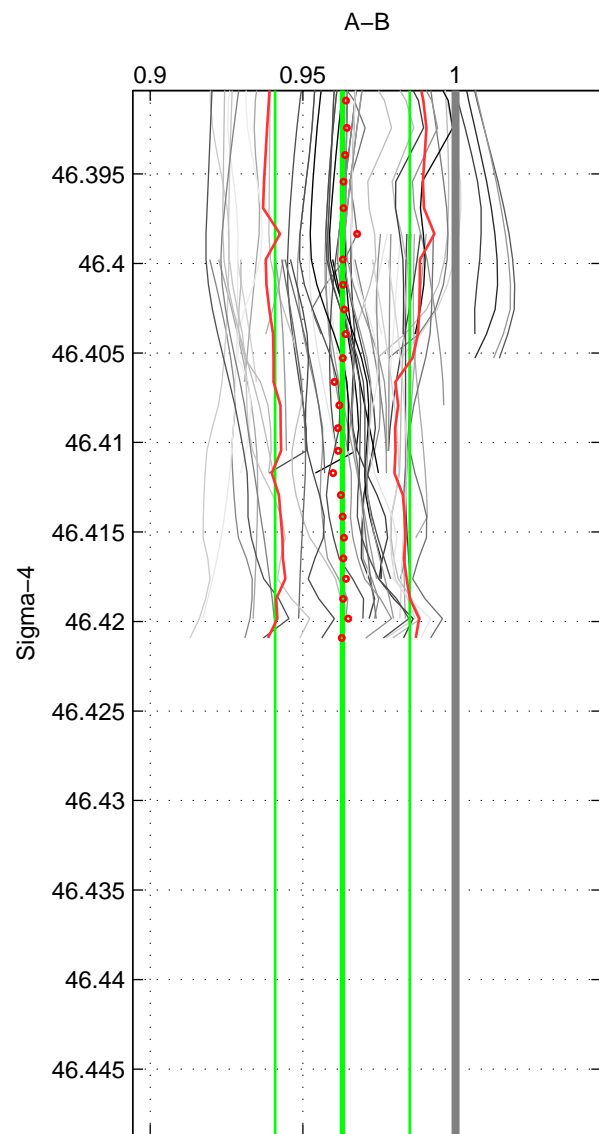

Cruise A (red). Date: Aug 1993 Cruisename: 87-58JH19930730

Cruise B (blue). Date: Jun 1999 Cruisename: 98-58JH19990615

*** "Favourite" values are means of spaces 1 2 3.

| | Offset | O.StDev | Ratio | R.Stdev | Rating |
|--------|--------|---------|-------|---------|--------|
| SIGMA: | -0.560 | 0.336 | 0.963 | 0.022 | 4 |
| THETA: | -0.555 | 0.335 | 0.963 | 0.022 | 4 |
| DEPTH: | -0.264 | 0.142 | 0.982 | 0.009 | 4 |
| FAV.: | -0.460 | 0.271 | 0.970 | 0.018 | 4 |

Profiles of A: 9
 Profiles of B: 25
 Diff profs : 67
 WMoffset (A-B): -0.56028
 WMoffset stdev: 0.33633
 WMratio (A/B): 0.96297
 WMratio stdev: 0.022063

Quality (1-5): 4

Profiles of A: 9
 Profiles of B: 25
 Diff profs : 63
 WMoffset (A-B): -0.5553
 WMoffset stdev: 0.33486
 WMratio (A/B): 0.96331
 WMratio stdev: 0.022013

Quality (1-5): 4

Profiles of A: 9
 Profiles of B: 27
 Diff profs : 70
 WMoffset (A-B): -0.26444
 WMoffset stdev: 0.14214
 WMratio (A/B): 0.98242
 WMratio stdev: 0.0093584

Quality (1-5): 4