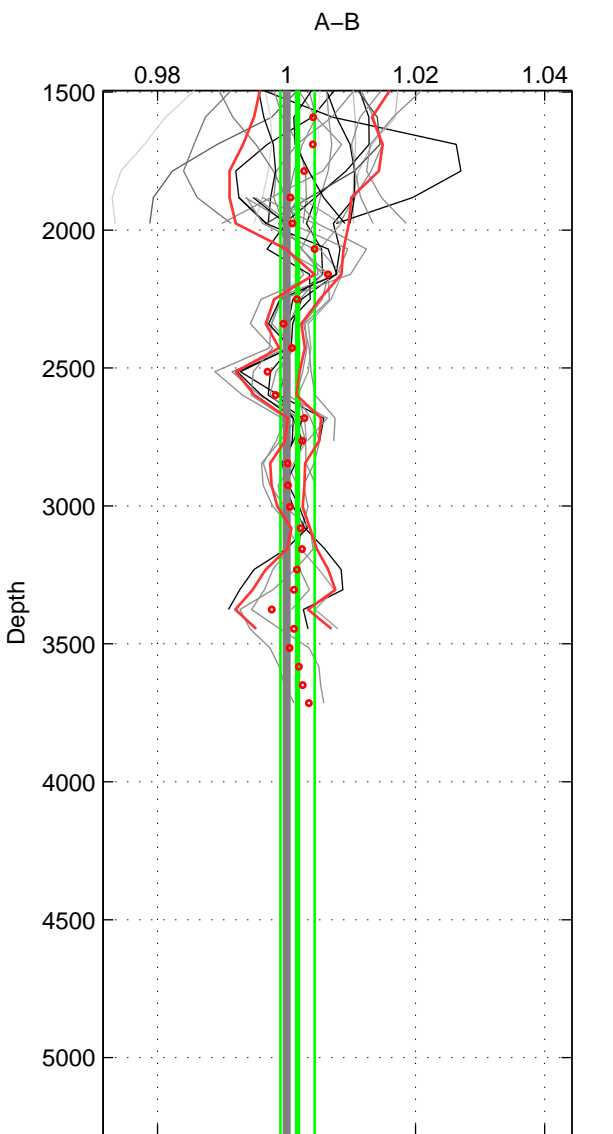

Cruise A (red). Date: Nov 2001 Cruisename: 695-49UP20011010  
 Cruise B (blue). Date: Feb 2005 Cruisename: 706-49UP20050114

\*\*\* "Favourite" values are those of space 2.

	Offset	O.StDev	Ratio	R.Stdev	Rating
SIGMA:	-0.094	0.144	0.998	0.004	3
THETA:	0.124	0.096	1.003	0.003	4
DEPTH:	0.063	0.097	1.002	0.003	3
FAV.:	0.124	0.096	1.003	0.003	4

Profiles of A: 3  
 Profiles of B: 31  
 Diff profs: 8  
 WMoffset (A-B): -0.094169  
 WMoffset stdev: 0.1441  
 WMratio (A/B): 0.99756  
 WMratio stdev: 0.0038579

Quality (1-5): 3

Profiles of A: 18  
 Profiles of B: 31  
 Diff profs: 38  
 WMoffset (A-B): 0.12432  
 WMoffset stdev: 0.096311  
 WMratio (A/B): 1.0033  
 WMratio stdev: 0.0026299

Quality (1-5): 4

Profiles of A: 18  
 Profiles of B: 31  
 Diff profs: 38  
 WMoffset (A-B): 0.062568  
 WMoffset stdev: 0.097341  
 WMratio (A/B): 1.0017  
 WMratio stdev: 0.0026474

Quality (1-5): 3