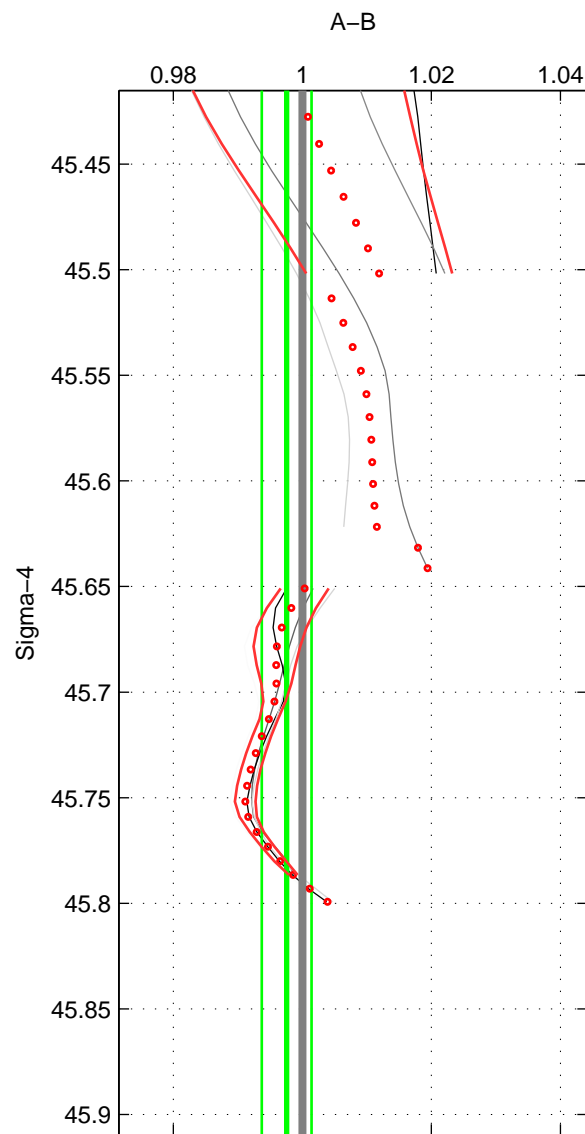

Cruise A (red). Date: Nov 2001 Cruisename: 695-49UP20011010  
 Cruise B (blue). Date: Feb 2005 Cruisename: 706-49UP20050114

\*\*\* "Favourite" values are those of space 2.

	Offset	O.StDev	Ratio	R.Stdev	Rating
SIGMA:	-0.094	0.144	0.998	0.004	3
THETA:	0.124	0.096	1.003	0.003	4
DEPTH:	0.063	0.097	1.002	0.003	3
FAV.:	0.124	0.096	1.003	0.003	4

Profiles of A: 3  
 Profiles of B: 31  
 Diff profs: 8  
 WMoffset (A-B): -0.094169  
 WMoffset stdev: 0.1441  
 WMratio (A/B): 0.99756  
 WMratio stdev: 0.0038579

Quality (1-5): 3

Profiles of A: 18  
 Profiles of B: 31  
 Diff profs: 38  
 WMoffset (A-B): 0.12432  
 WMoffset stdev: 0.096311  
 WMratio (A/B): 1.0033  
 WMratio stdev: 0.0026299

Quality (1-5): 4

Profiles of A: 18  
 Profiles of B: 31  
 Diff profs: 38  
 WMoffset (A-B): 0.062568  
 WMoffset stdev: 0.097341  
 WMratio (A/B): 1.0017  
 WMratio stdev: 0.0026474

Quality (1-5): 3