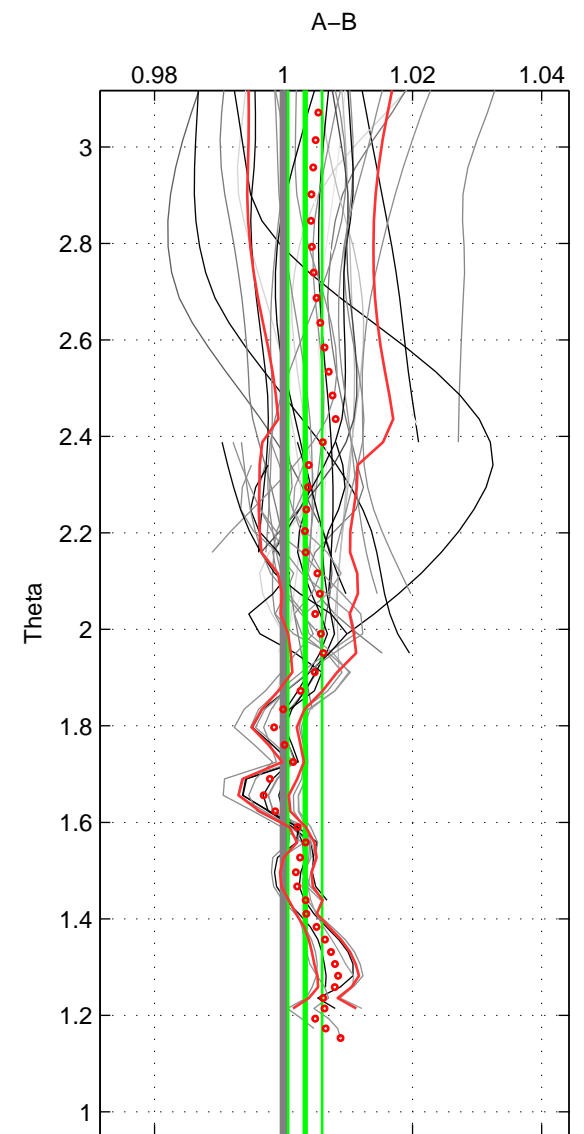

Cruise A (red). Date: Nov 2001 Cruisename: 695-49UP20011010  
 Cruise B (blue). Date: Feb 2005 Cruisename: 706-49UP20050114

\*\*\* "Favourite" values are those of space 2.

	Offset	O.StDev	Ratio	R.Stdev	Rating
SIGMA:	-0.094	0.144	0.998	0.004	3
THETA:	0.124	0.096	1.003	0.003	4
DEPTH:	0.063	0.097	1.002	0.003	3
FAV.:	0.124	0.096	1.003	0.003	4

Profiles of A: 3  
 Profiles of B: 31  
 Diff profs: 8  
 WMoffset (A-B): -0.094169  
 WMoffset stdev: 0.1441  
 WMratio (A/B): 0.99756  
 WMratio stdev: 0.0038579

Quality (1-5): 3

Profiles of A: 18  
 Profiles of B: 31  
 Diff profs: 38  
 WMoffset (A-B): 0.12432  
 WMoffset stdev: 0.096311  
 WMratio (A/B): 1.0033  
 WMratio stdev: 0.0026299

Quality (1-5): 4

Profiles of A: 18  
 Profiles of B: 31  
 Diff profs: 38  
 WMoffset (A-B): 0.062568  
 WMoffset stdev: 0.097341  
 WMratio (A/B): 1.0017  
 WMratio stdev: 0.0026474

Quality (1-5): 3