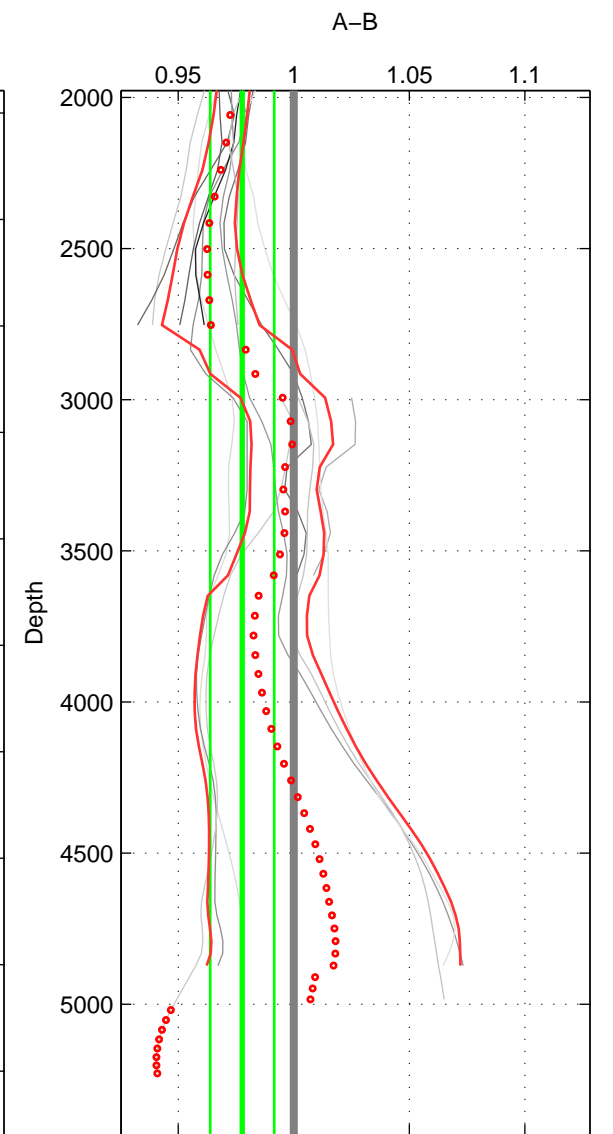

Cruise A (red). Date: Oct 2003 Cruisename: 233-316N20030922  
 Cruise B (blue). Date: Jun 1981 Cruisename: 235-31AN19810612

\*\*\* "Favourite" values are means of spaces 1 2 3.

	Offset	O.StDev	Ratio	R.Stdev	Rating
SIGMA:	-0.447	0.192	0.976	0.010	3
THETA:	-0.451	0.204	0.976	0.011	3
DEPTH:	-0.410	0.253	0.978	0.014	3
FAV. :	-0.436	0.216	0.976	0.012	3

Profiles of A: 5  
 Profiles of B: 3  
 Diff profs : 13  
 WMoffset (A-B): -0.44745  
 WMoffset stdev: 0.19152  
 WMratio (A/B): 0.97563  
 WMratio stdev: 0.010402

Quality (1-5): 3

Profiles of A: 5  
 Profiles of B: 3  
 Diff profs : 13  
 WMoffset (A-B): -0.45106  
 WMoffset stdev: 0.20415  
 WMratio (A/B): 0.97561  
 WMratio stdev: 0.011058

Quality (1-5): 3

Profiles of A: 5  
 Profiles of B: 3  
 Diff profs : 13  
 WMoffset (A-B): -0.40976  
 WMoffset stdev: 0.2533  
 WMratio (A/B): 0.9777  
 WMratio stdev: 0.013851

Quality (1-5): 3