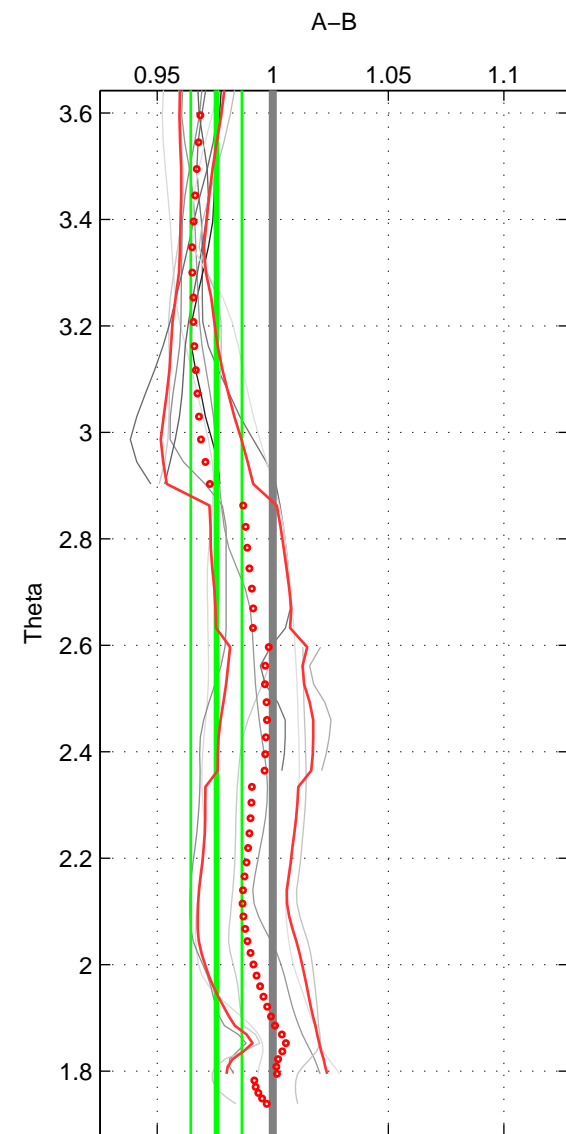

Cruise A (red). Date: Oct 2003 Cruisename: 233-316N20030922  
 Cruise B (blue). Date: Jun 1981 Cruisename: 235-31AN19810612

\*\*\* "Favourite" values are means of spaces 1 2 3.

	Offset	O.StDev	Ratio	R.Stdev	Rating
SIGMA:	-0.447	0.192	0.976	0.010	3
THETA:	-0.451	0.204	0.976	0.011	3
DEPTH:	-0.410	0.253	0.978	0.014	3
FAV. :	-0.436	0.216	0.976	0.012	3

Profiles of A: 5  
 Profiles of B: 3  
 Diff profs : 13  
 WMoffset (A-B): -0.44745  
 WMoffset stdev: 0.19152  
 WMratio (A/B): 0.97563  
 WMratio stdev: 0.010402

Quality (1-5): 3

Profiles of A: 5  
 Profiles of B: 3  
 Diff profs : 13  
 WMoffset (A-B): -0.45106  
 WMoffset stdev: 0.20415  
 WMratio (A/B): 0.97561  
 WMratio stdev: 0.011058

Quality (1-5): 3

Profiles of A: 5  
 Profiles of B: 3  
 Diff profs : 13  
 WMoffset (A-B): -0.40976  
 WMoffset stdev: 0.2533  
 WMratio (A/B): 0.9777  
 WMratio stdev: 0.013851

Quality (1-5): 3