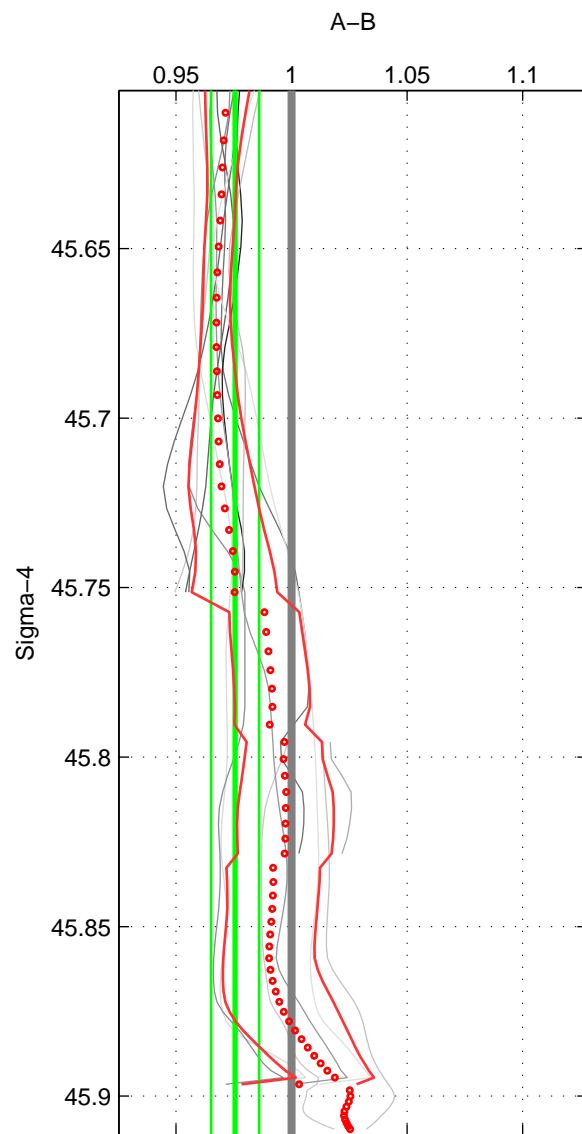

Cruise A (red). Date: Oct 2003 Cruisename: 233-316N20030922  
 Cruise B (blue). Date: Jun 1981 Cruisename: 235-31AN19810612

\*\*\* "Favourite" values are means of spaces 1 2 3.

	Offset	O.StDev	Ratio	R.Stdev	Rating
SIGMA:	-0.447	0.192	0.976	0.010	3
THETA:	-0.451	0.204	0.976	0.011	3
DEPTH:	-0.410	0.253	0.978	0.014	3
FAV. :	-0.436	0.216	0.976	0.012	3

Profiles of A: 5  
 Profiles of B: 3  
 Diff profs : 13  
 WMoffset (A-B): -0.44745  
 WMoffset stdev: 0.19152  
 WMratio (A/B): 0.97563  
 WMratio stdev: 0.010402

Quality (1-5): 3

Profiles of A: 5  
 Profiles of B: 3  
 Diff profs : 13  
 WMoffset (A-B): -0.45106  
 WMoffset stdev: 0.20415  
 WMratio (A/B): 0.97561  
 WMratio stdev: 0.011058

Quality (1-5): 3

Profiles of A: 5  
 Profiles of B: 3  
 Diff profs : 13  
 WMoffset (A-B): -0.40976  
 WMoffset stdev: 0.2533  
 WMratio (A/B): 0.9777  
 WMratio stdev: 0.013851

Quality (1-5): 3