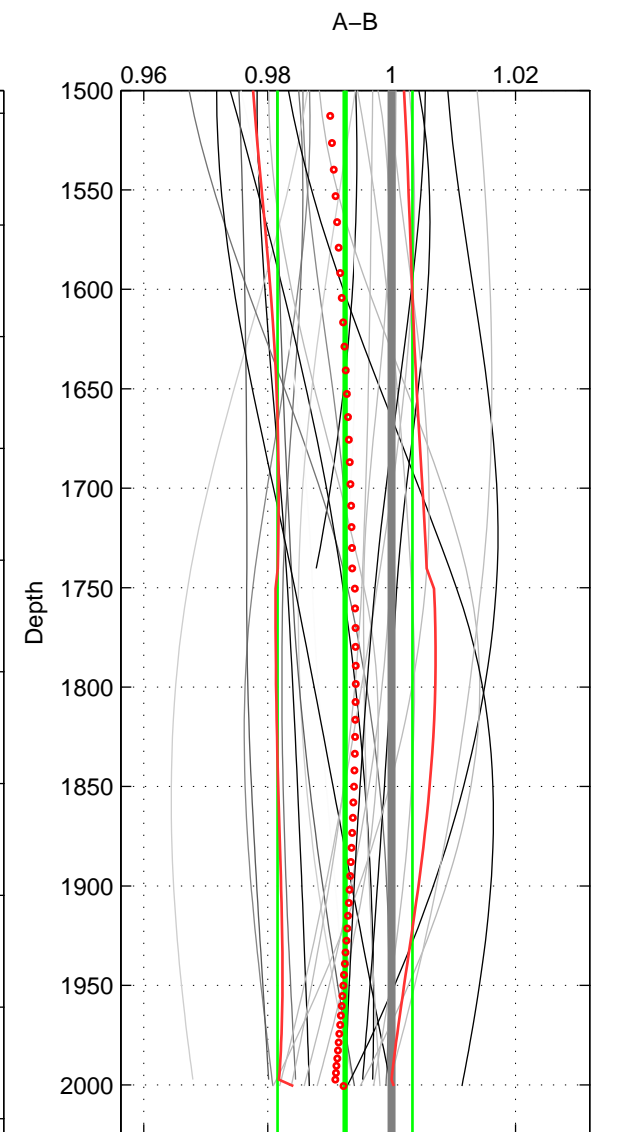

Cruise A (red). Date: Jul 2002 Cruisename: 697-49UP20020620

Cruise B (blue). Date: Feb 2007 Cruisename: 714-49UP20070118

*** "Favourite" values are means of spaces 1 2 3.

	Offset	O.StDev	Ratio	R.Stdev	Rating
SIGMA:	-0.307	0.371	0.993	0.009	4
THETA:	-0.305	0.402	0.993	0.010	4
DEPTH:	-0.311	0.449	0.992	0.011	4
FAV. :	-0.308	0.407	0.993	0.010	4

Profiles of A: 9
 Profiles of B: 10
 Diff profs : 27
 WMoffset (A-B): -0.30708
 WMoffset stdev: 0.3711
 WMratio (A/B): 0.99253
 WMratio stdev: 0.0090428

Quality (1-5): 4

Profiles of A: 9
 Profiles of B: 10
 Diff profs : 27
 WMoffset (A-B): -0.30492
 WMoffset stdev: 0.40183
 WMratio (A/B): 0.99259
 WMratio stdev: 0.0097773

Quality (1-5): 4

Profiles of A: 9
 Profiles of B: 10
 Diff profs : 27
 WMoffset (A-B): -0.31084
 WMoffset stdev: 0.44908
 WMratio (A/B): 0.9925
 WMratio stdev: 0.010883

Quality (1-5): 4