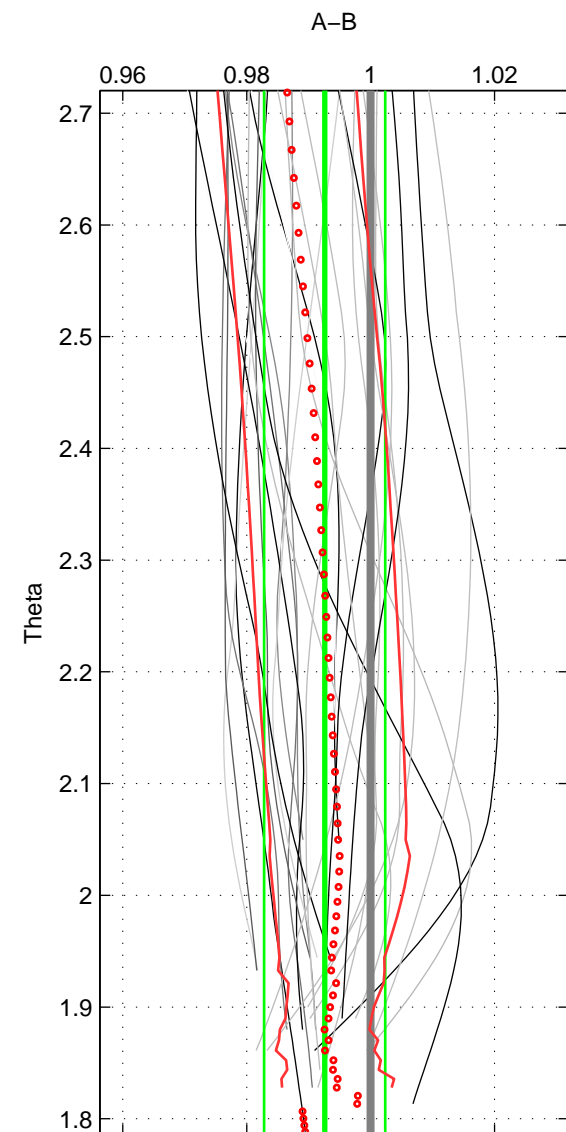

Cruise A (red). Date: Jul 2002 Cruisename: 697-49UP20020620

Cruise B (blue). Date: Feb 2007 Cruisename: 714-49UP20070118

*** "Favourite" values are means of spaces 1 2 3.

	Offset	O.StDev	Ratio	R.Stdev	Rating
SIGMA:	-0.307	0.371	0.993	0.009	4
THETA:	-0.305	0.402	0.993	0.010	4
DEPTH:	-0.311	0.449	0.992	0.011	4
FAV. :	-0.308	0.407	0.993	0.010	4

Profiles of A: 9
 Profiles of B: 10
 Diff profs : 27
 WMoffset (A-B): -0.30708
 WMoffset stdev: 0.3711
 WMratio (A/B): 0.99253
 WMratio stdev: 0.0090428

Quality (1-5): 4

Profiles of A: 9
 Profiles of B: 10
 Diff profs : 27
 WMoffset (A-B): -0.30492
 WMoffset stdev: 0.40183
 WMratio (A/B): 0.99259
 WMratio stdev: 0.0097773

Quality (1-5): 4

Profiles of A: 9
 Profiles of B: 10
 Diff profs : 27
 WMoffset (A-B): -0.31084
 WMoffset stdev: 0.44908
 WMratio (A/B): 0.9925
 WMratio stdev: 0.010883

Quality (1-5): 4