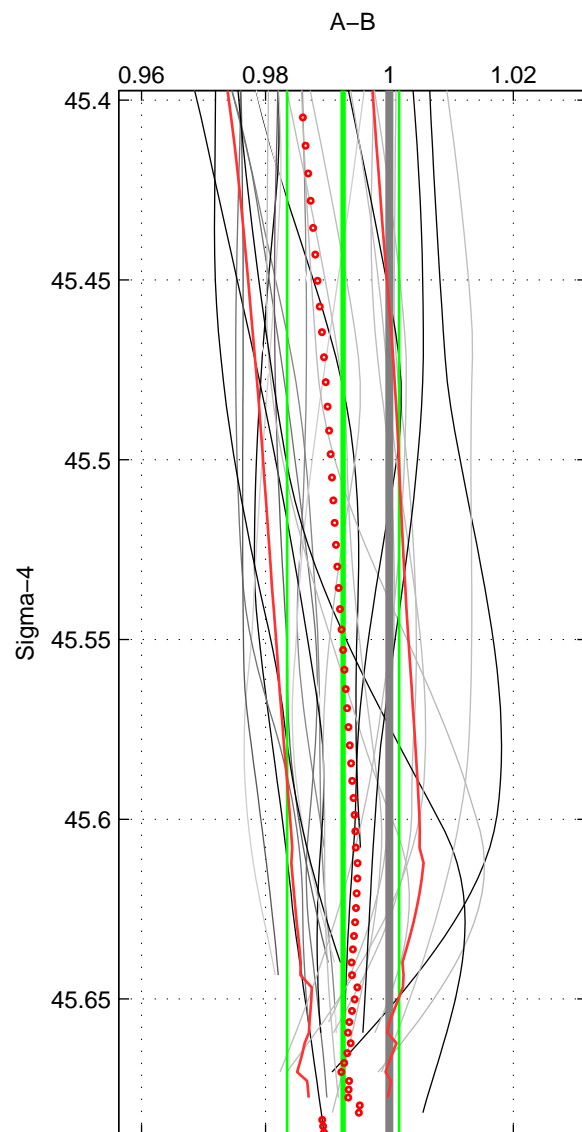

Cruise A (red). Date: Jul 2002 Cruisename: 697-49UP20020620

Cruise B (blue). Date: Feb 2007 Cruisename: 714-49UP20070118

*** "Favourite" values are means of spaces 1 2 3.

	Offset	O.StDev	Ratio	R.Stdev	Rating
SIGMA:	-0.307	0.371	0.993	0.009	4
THETA:	-0.305	0.402	0.993	0.010	4
DEPTH:	-0.311	0.449	0.992	0.011	4
FAV. :	-0.308	0.407	0.993	0.010	4

Profiles of A: 9
 Profiles of B: 10
 Diff profs : 27
 WMoffset (A-B): -0.30708
 WMoffset stdev: 0.3711
 WMratio (A/B): 0.99253
 WMratio stdev: 0.0090428

Quality (1-5): 4

Profiles of A: 9
 Profiles of B: 10
 Diff profs : 27
 WMoffset (A-B): -0.30492
 WMoffset stdev: 0.40183
 WMratio (A/B): 0.99259
 WMratio stdev: 0.0097773

Quality (1-5): 4

Profiles of A: 9
 Profiles of B: 10
 Diff profs : 27
 WMoffset (A-B): -0.31084
 WMoffset stdev: 0.44908
 WMratio (A/B): 0.9925
 WMratio stdev: 0.010883

Quality (1-5): 4