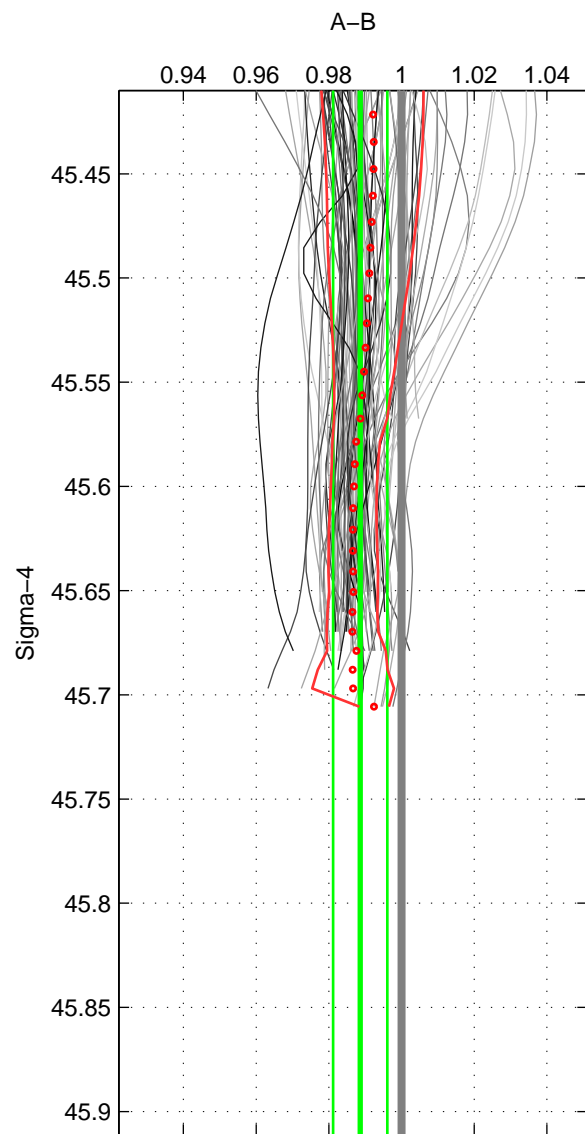

Cruise A (red). Date: Oct 1993 Cruisename: 499-325019931005  
 Cruise B (blue). Date: Jul 2005 Cruisename: 669-49UF20050615

\*\*\* "Favourite" values are means of spaces 1 2.

	Offset	O.StDev	Ratio	R.Stdev	Rating
SIGMA:	-0.449	0.299	0.989	0.007	5
THETA:	-0.442	0.418	0.989	0.010	5
DEPTH:	-0.480	0.061	0.988	0.002	3
FAV. :	-0.446	0.359	0.989	0.009	5

Profiles of A: 65  
 Profiles of B: 17  
 Diff profs : 89  
 WMoffset (A-B): -0.44925  
 WMoffset stdev: 0.29918  
 WMratio (A/B): 0.98865  
 WMratio stdev: 0.007468

Quality (1-5): 5

Profiles of A: 65  
 Profiles of B: 17  
 Diff profs : 91  
 WMoffset (A-B): -0.44186  
 WMoffset stdev: 0.41832  
 WMratio (A/B): 0.98889  
 WMratio stdev: 0.010483

Quality (1-5): 5

Profiles of A: 65  
 Profiles of B: 17  
 Diff profs : 89  
 WMoffset (A-B): -0.47975  
 WMoffset stdev: 0.060523  
 WMratio (A/B): 0.98788  
 WMratio stdev: 0.0016048

Quality (1-5): 3

Please note that statistics are bad.