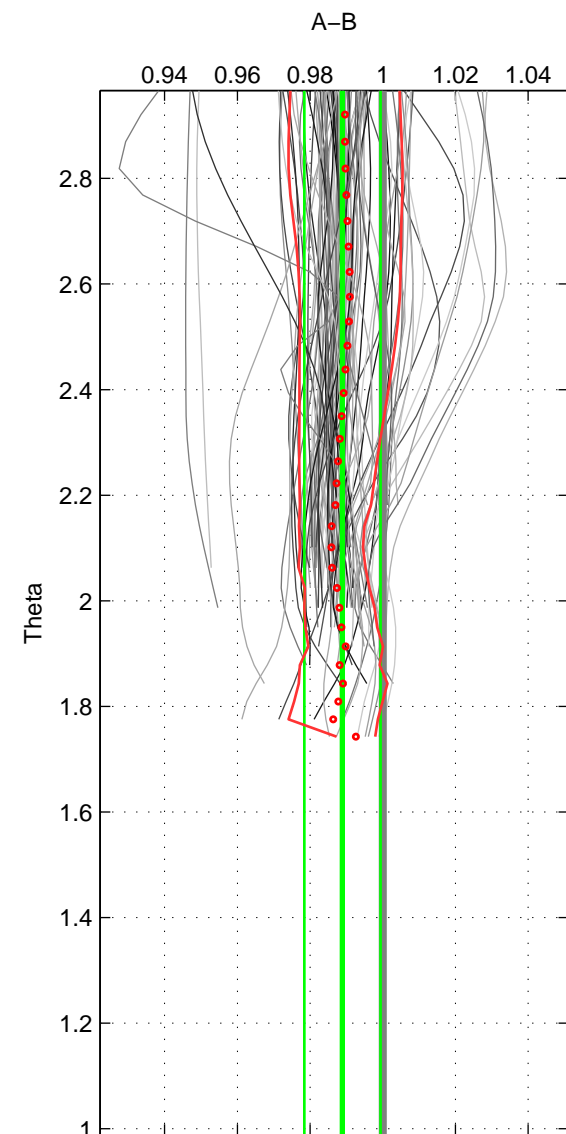

Cruise A (red). Date: Oct 1993 Cruisename: 499-325019931005  
 Cruise B (blue). Date: Jul 2005 Cruisename: 669-49UF20050615

\*\*\* "Favourite" values are means of spaces 1 2.

	Offset	O.StDev	Ratio	R.Stdev	Rating
SIGMA:	-0.449	0.299	0.989	0.007	5
THETA:	-0.442	0.418	0.989	0.010	5
DEPTH:	-0.480	0.061	0.988	0.002	3
FAV. :	-0.446	0.359	0.989	0.009	5

Profiles of A: 65  
 Profiles of B: 17  
 Diff profs : 89  
 WMoffset (A-B): -0.44925  
 WMoffset stdev: 0.29918  
 WMratio (A/B): 0.98865  
 WMratio stdev: 0.007468

Quality (1-5): 5

Profiles of A: 65  
 Profiles of B: 17  
 Diff profs : 91  
 WMoffset (A-B): -0.44186  
 WMoffset stdev: 0.41832  
 WMratio (A/B): 0.98889  
 WMratio stdev: 0.010483

Quality (1-5): 5

Profiles of A: 65  
 Profiles of B: 17  
 Diff profs : 89  
 WMoffset (A-B): -0.47975  
 WMoffset stdev: 0.060523  
 WMratio (A/B): 0.98788  
 WMratio stdev: 0.0016048

Quality (1-5): 3

Please note that statistics are bad.