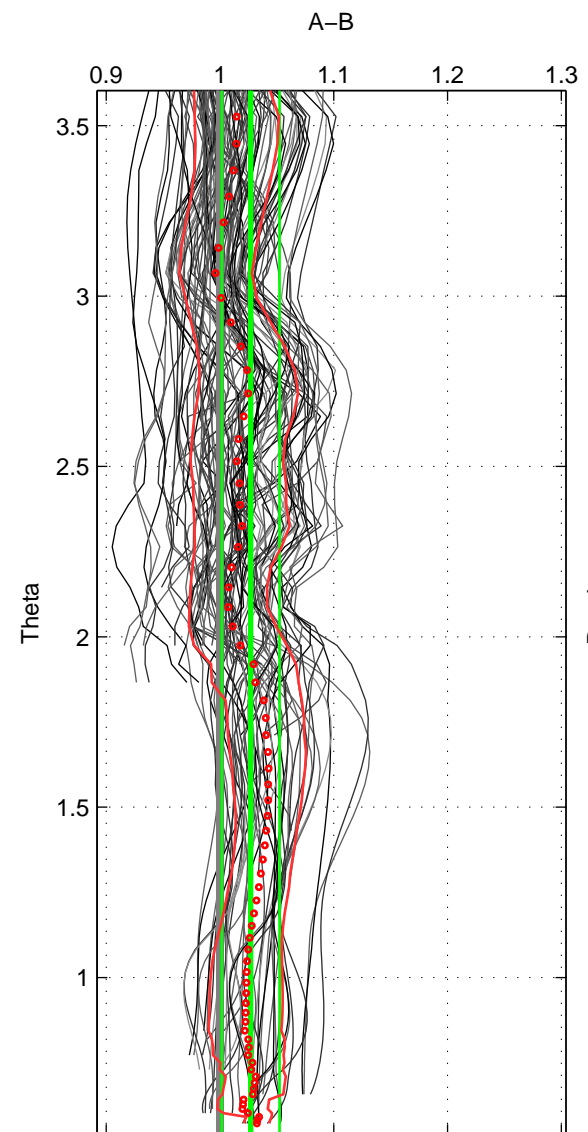

Cruise A (red). Date: Jan 1993 Cruisename: 259-35A319930102

Cruise B (blue). Date: Sep 1995 Cruisename: 269-35LU19950909

\*\*\* "Favourite" values are means of spaces 1 2 3.

	Offset	O.StDev	Ratio	R.Stdev	Rating
SIGMA:	0.526	0.669	1.024	0.028	5
THETA:	0.627	0.637	1.027	0.025	5
DEPTH:	0.594	0.643	1.026	0.025	5
FAV.:	0.582	0.650	1.026	0.026	5

Profiles of A: 25  
 Profiles of B: 25  
 Diff profs : 96  
 WMoffset (A-B): 0.52562  
 WMoffset stdev: 0.6687  
 WMratio (A/B): 1.0239  
 WMratio stdev: 0.027581

Quality (1-5): 5

Profiles of A: 25  
 Profiles of B: 25  
 Diff profs : 96  
 WMoffset (A-B): 0.62697  
 WMoffset stdev: 0.63656  
 WMratio (A/B): 1.027  
 WMratio stdev: 0.025372

Quality (1-5): 5

Profiles of A: 25  
 Profiles of B: 25  
 Diff profs : 96  
 WMoffset (A-B): 0.59403  
 WMoffset stdev: 0.64341  
 WMratio (A/B): 1.0262  
 WMratio stdev: 0.024556

Quality (1-5): 5