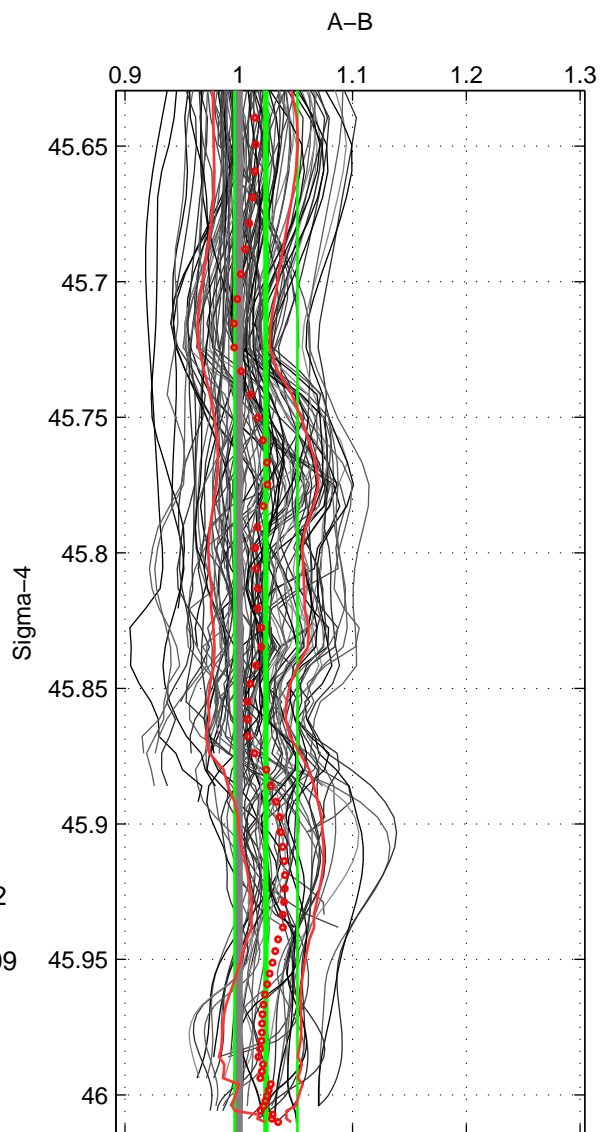

Cruise A (red). Date: Jan 1993 Cruisename: 259-35A319930102

Cruise B (blue). Date: Sep 1995 Cruisename: 269-35LU19950909

\*\*\* "Favourite" values are means of spaces 1 2 3.

	Offset	O.StDev	Ratio	R.Stdev	Rating
SIGMA:	0.526	0.669	1.024	0.028	5
THETA:	0.627	0.637	1.027	0.025	5
DEPTH:	0.594	0.643	1.026	0.025	5
FAV.:	0.582	0.650	1.026	0.026	5

Profiles of A: 25  
 Profiles of B: 25  
 Diff profs : 96  
 WMoffset (A-B): 0.52562  
 WMoffset stdev: 0.6687  
 WMratio (A/B): 1.0239  
 WMratio stdev: 0.027581

Quality (1-5): 5

Profiles of A: 25  
 Profiles of B: 25  
 Diff profs : 96  
 WMoffset (A-B): 0.62697  
 WMoffset stdev: 0.63656  
 WMratio (A/B): 1.027  
 WMratio stdev: 0.025372

Quality (1-5): 5

Profiles of A: 25  
 Profiles of B: 25  
 Diff profs : 96  
 WMoffset (A-B): 0.59403  
 WMoffset stdev: 0.64341  
 WMratio (A/B): 1.0262  
 WMratio stdev: 0.024556

Quality (1-5): 5