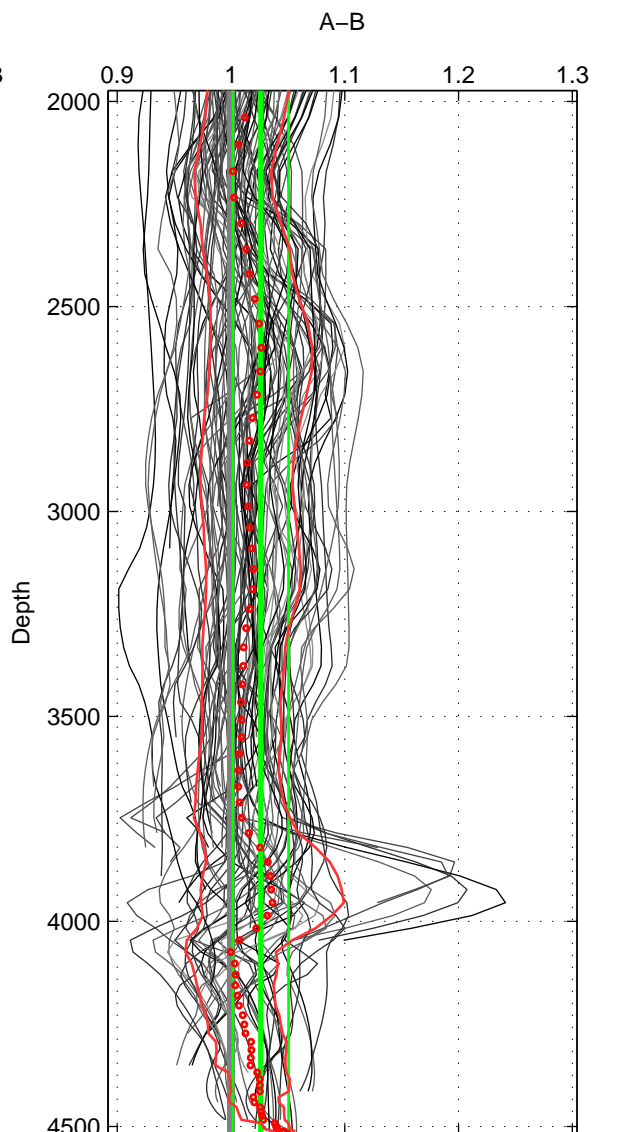

Cruise A (red). Date: Jan 1993 Cruisename: 259-35A319930102

Cruise B (blue). Date: Sep 1995 Cruisename: 269-35LU19950909

\*\*\* "Favourite" values are means of spaces 1 2 3.

	Offset	O.StDev	Ratio	R.Stdev	Rating
SIGMA:	0.526	0.669	1.024	0.028	5
THETA:	0.627	0.637	1.027	0.025	5
DEPTH:	0.594	0.643	1.026	0.025	5
FAV.:	0.582	0.650	1.026	0.026	5

Profiles of A: 25  
 Profiles of B: 25  
 Diff profs : 96  
 WMoffset (A-B): 0.52562  
 WMoffset stdev: 0.6687  
 WMratio (A/B): 1.0239  
 WMratio stdev: 0.027581

Quality (1-5): 5

Profiles of A: 25  
 Profiles of B: 25  
 Diff profs : 96  
 WMoffset (A-B): 0.62697  
 WMoffset stdev: 0.63656  
 WMratio (A/B): 1.027  
 WMratio stdev: 0.025372

Quality (1-5): 5

Profiles of A: 25  
 Profiles of B: 25  
 Diff profs : 96  
 WMoffset (A-B): 0.59403  
 WMoffset stdev: 0.64341  
 WMratio (A/B): 1.0262  
 WMratio stdev: 0.024556

Quality (1-5): 5