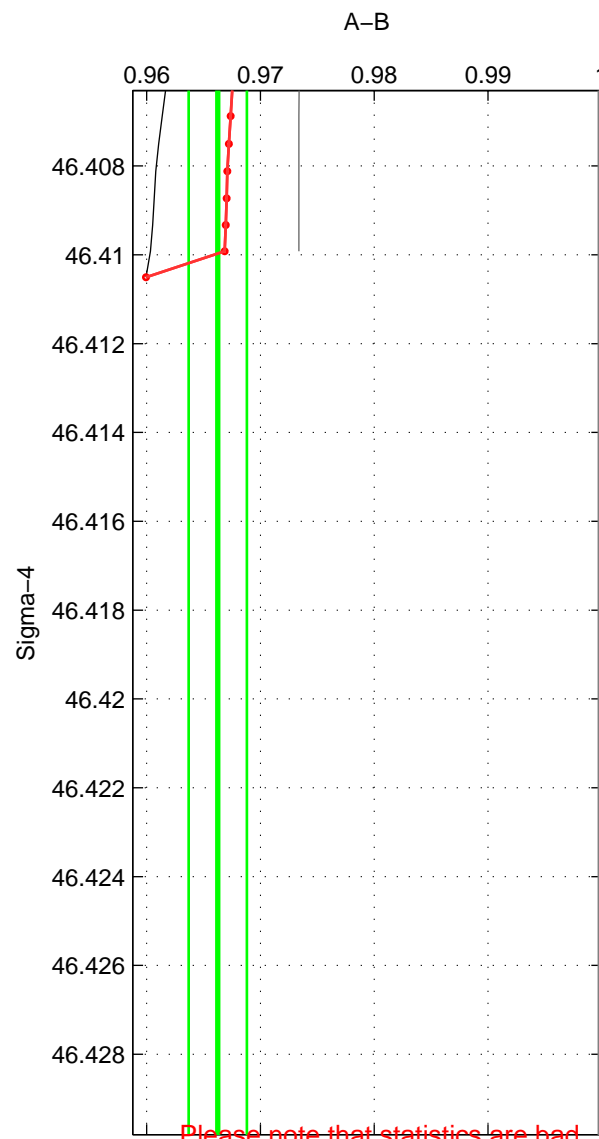

Cruise A (red). Date: Jul 1984 Cruisename: 1-06AQ19840719

Cruise B (blue). Date: Jul 1987 Cruisename: 2-06AQ19870704

\*\*\* "Favourite" values are means of spaces 1 2 3.

	Offset	O.StDev	Ratio	R.Stdev	Rating
SIGMA:	-0.499	0.039	0.966	0.003	1
THETA:	-0.468	0.000	0.968	0.000	1
DEPTH:	-0.564	0.062	0.962	0.004	1
FAV. :	-0.510	0.034	0.966	0.002	1

Please note that statistics are bad.

Profiles of A: 6  
 Profiles of B: 2  
 Diff profs : 2  
 WMoffset (A-B): -0.49889  
 WMoffset stdev: 0.039105  
 WMratio (A/B): 0.96626  
 WMratio stdev: 0.0025582

Quality (1-5): 1

Please note that statistics are bad.

Profiles of A: 6  
 Profiles of B: 2  
 Diff profs : 2  
 WMoffset (A-B): -0.46847  
 WMoffset stdev: 0  
 WMratio (A/B): 0.96829  
 WMratio stdev: 0

Quality (1-5): 1

Please note that statistics are bad.

Profiles of A: 6  
 Profiles of B: 2  
 Diff profs : 2  
 WMoffset (A-B): -0.56358  
 WMoffset stdev: 0.062313  
 WMratio (A/B): 0.96204  
 WMratio stdev: 0.0040907