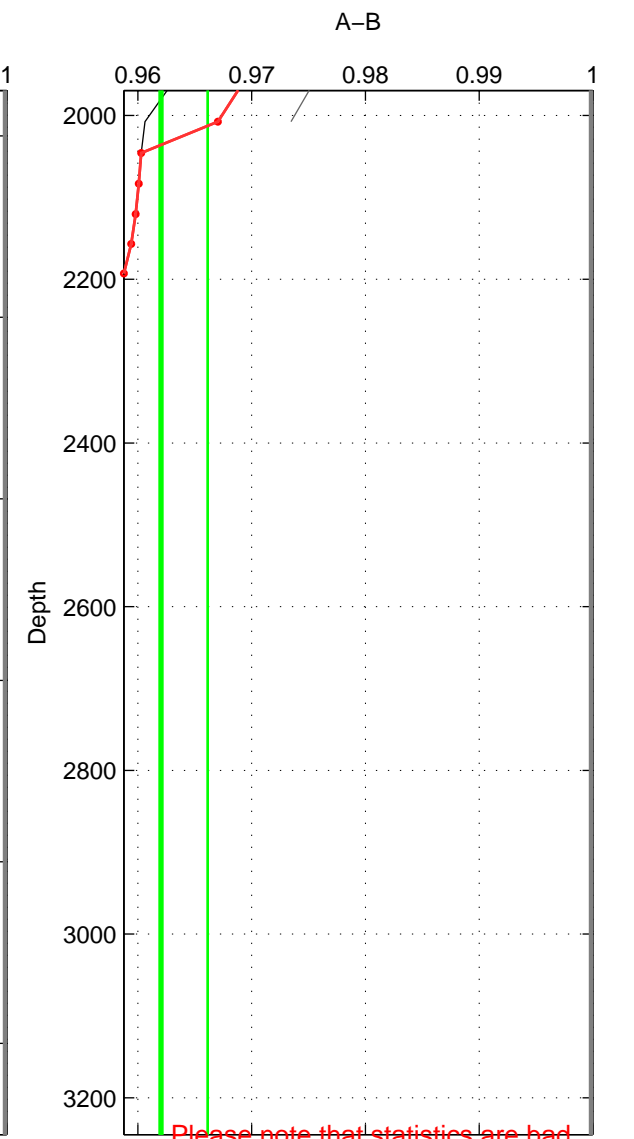

Cruise A (red). Date: Jul 1984 Cruisename: 1-06AQ19840719

Cruise B (blue). Date: Jul 1987 Cruisename: 2-06AQ19870704

\*\*\* "Favourite" values are means of spaces 1 2 3.

	Offset	O.StDev	Ratio	R.Stdev	Rating
SIGMA:	-0.499	0.039	0.966	0.003	1
THETA:	-0.468	0.000	0.968	0.000	1
DEPTH:	-0.564	0.062	0.962	0.004	1
FAV. :	-0.510	0.034	0.966	0.002	1

Please note that statistics are bad.

Profiles of A: 6  
 Profiles of B: 2  
 Diff profs : 2  
 WMoffset (A-B): -0.49889  
 WMoffset stdev: 0.039105  
 WMratio (A/B): 0.96626  
 WMratio stdev: 0.0025582

Quality (1-5): 1

Please note that statistics are bad.

Profiles of A: 6  
 Profiles of B: 2  
 Diff profs : 2  
 WMoffset (A-B): -0.46847  
 WMoffset stdev: 0  
 WMratio (A/B): 0.96829  
 WMratio stdev: 0

Quality (1-5): 1

Please note that statistics are bad.

Profiles of A: 6  
 Profiles of B: 2  
 Diff profs : 2  
 WMoffset (A-B): -0.56358  
 WMoffset stdev: 0.062313  
 WMratio (A/B): 0.96204  
 WMratio stdev: 0.0040907