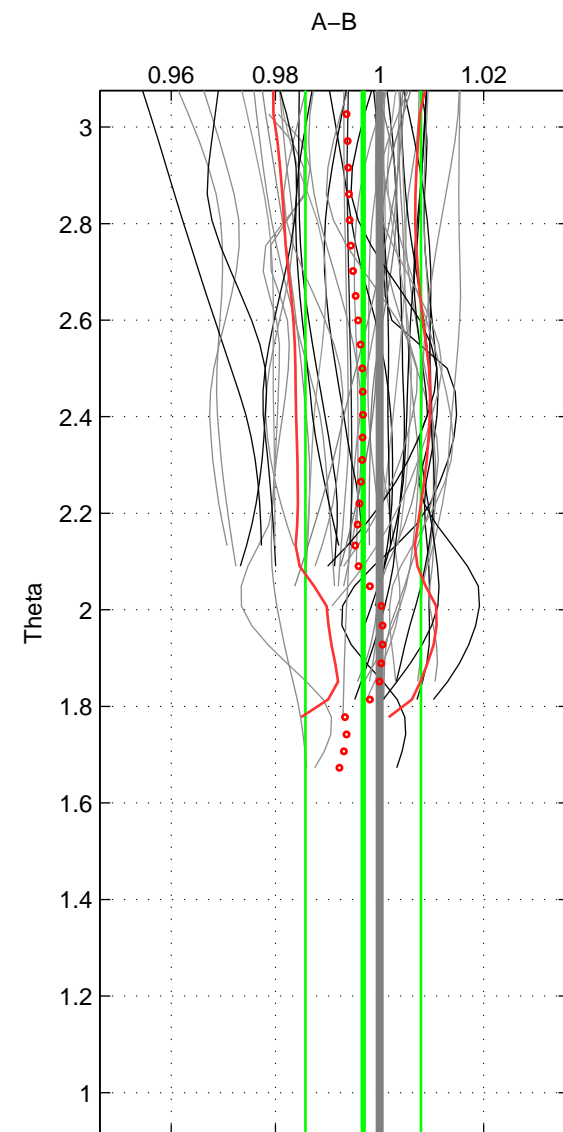

Cruise A (red). Date: Jul 2008 Cruisename: 678-49UF20080617

Cruise B (blue). Date: Oct 1998 Cruisename: 686-49UP19980916

*** "Favourite" values are those of space 2.

	Offset	O.StDev	Ratio	R.Stdev	Rating
SIGMA:	-0.170	0.444	0.996	0.011	4
THETA:	-0.128	0.459	0.997	0.011	5
DEPTH:	-0.214	0.045	0.995	0.001	3
FAV.:	-0.128	0.459	0.997	0.011	5

Profiles of A: 25
 Profiles of B: 31
 Diff profs : 47
 WMoffset (A-B): -0.17045
 WMoffset stdev: 0.44433
 WMratio (A/B): 0.99574
 WMratio stdev: 0.010872

Quality (1-5): 4

Profiles of A: 25
 Profiles of B: 31
 Diff profs : 47
 WMoffset (A-B): -0.12755
 WMoffset stdev: 0.45926
 WMratio (A/B): 0.99686
 WMratio stdev: 0.011085

Quality (1-5): 5

Profiles of A: 25
 Profiles of B: 31
 Diff profs : 47
 WMoffset (A-B): -0.21401
 WMoffset stdev: 0.045142
 WMratio (A/B): 0.99457
 WMratio stdev: 0.0011246

Quality (1-5): 3

Please note that statistics are bad.