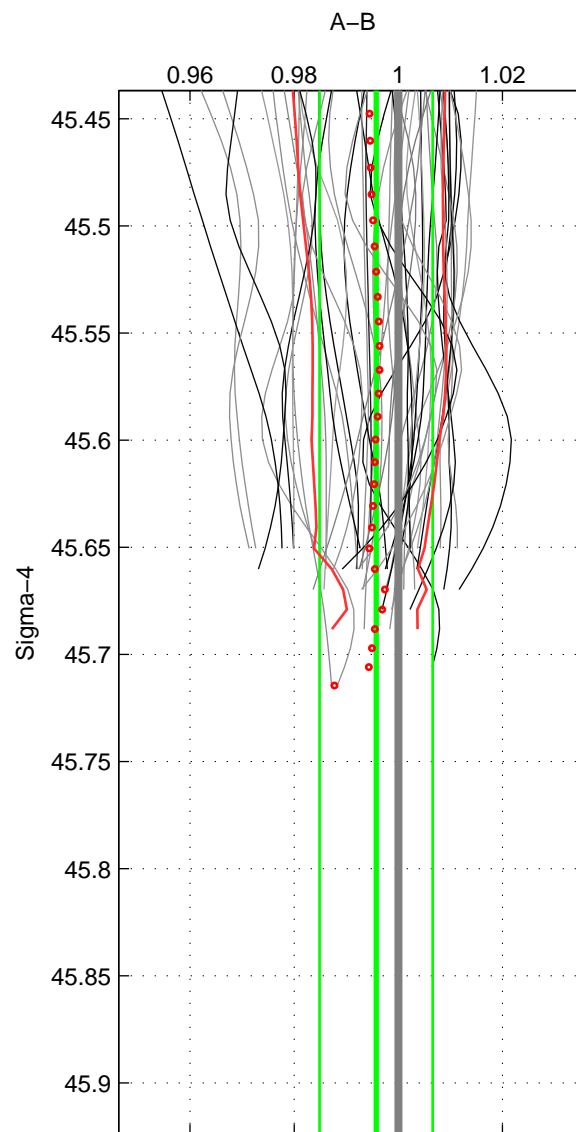

Cruise A (red). Date: Jul 2008 Cruisename: 678-49UF20080617

Cruise B (blue). Date: Oct 1998 Cruisename: 686-49UP19980916

*** "Favourite" values are those of space 2.

	Offset	O.StDev	Ratio	R.Stdev	Rating
SIGMA:	-0.170	0.444	0.996	0.011	4
THETA:	-0.128	0.459	0.997	0.011	5
DEPTH:	-0.214	0.045	0.995	0.001	3
FAV.:	-0.128	0.459	0.997	0.011	5

Profiles of A: 25
 Profiles of B: 31
 Diff profs : 47
 WMoffset (A-B): -0.17045
 WMoffset stdev: 0.44433
 WMratio (A/B): 0.99574
 WMratio stdev: 0.010872

Quality (1-5): 4

Profiles of A: 25
 Profiles of B: 31
 Diff profs : 47
 WMoffset (A-B): -0.12755
 WMoffset stdev: 0.45926
 WMratio (A/B): 0.99686
 WMratio stdev: 0.011085

Quality (1-5): 5

Profiles of A: 25
 Profiles of B: 31
 Diff profs : 47
 WMoffset (A-B): -0.21401
 WMoffset stdev: 0.045142
 WMratio (A/B): 0.99457
 WMratio stdev: 0.0011246

Quality (1-5): 3

Please note that statistics are bad.