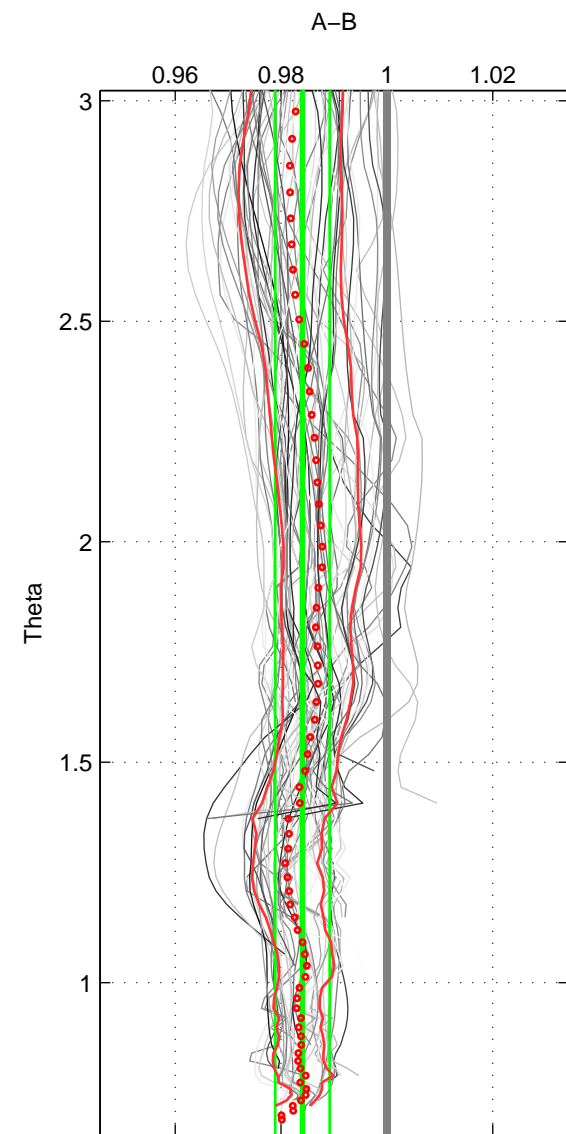

Cruise A (red). Date: Aug 1995 Cruisename: 351-316N19950715  
 Cruise B (blue). Date: Feb 1978 Cruisename: 355-318M19771204

\*\*\* "Favourite" values are means of spaces 1 2 3.

	Offset	O.StDev	Ratio	R.Stdev	Rating
SIGMA:	-0.552	0.176	0.984	0.005	5
THETA:	-0.532	0.170	0.984	0.005	5
DEPTH:	-0.486	0.235	0.986	0.007	5
FAV.:	-0.524	0.194	0.984	0.006	5

Profiles of A: 51  
 Profiles of B: 8  
 Diff profs: 64  
 WMoffset (A-B): -0.55214  
 WMoffset stdev: 0.17632  
 WMratio (A/B): 0.9835  
 WMratio stdev: 0.0053037

Quality (1-5): 5

Profiles of A: 51  
 Profiles of B: 8  
 Diff profs: 64  
 WMoffset (A-B): -0.53249  
 WMoffset stdev: 0.17023  
 WMratio (A/B): 0.98403  
 WMratio stdev: 0.0051432

Quality (1-5): 5

Profiles of A: 51  
 Profiles of B: 8  
 Diff profs: 64  
 WMoffset (A-B): -0.48627  
 WMoffset stdev: 0.23539  
 WMratio (A/B): 0.9856  
 WMratio stdev: 0.0069882

Quality (1-5): 5