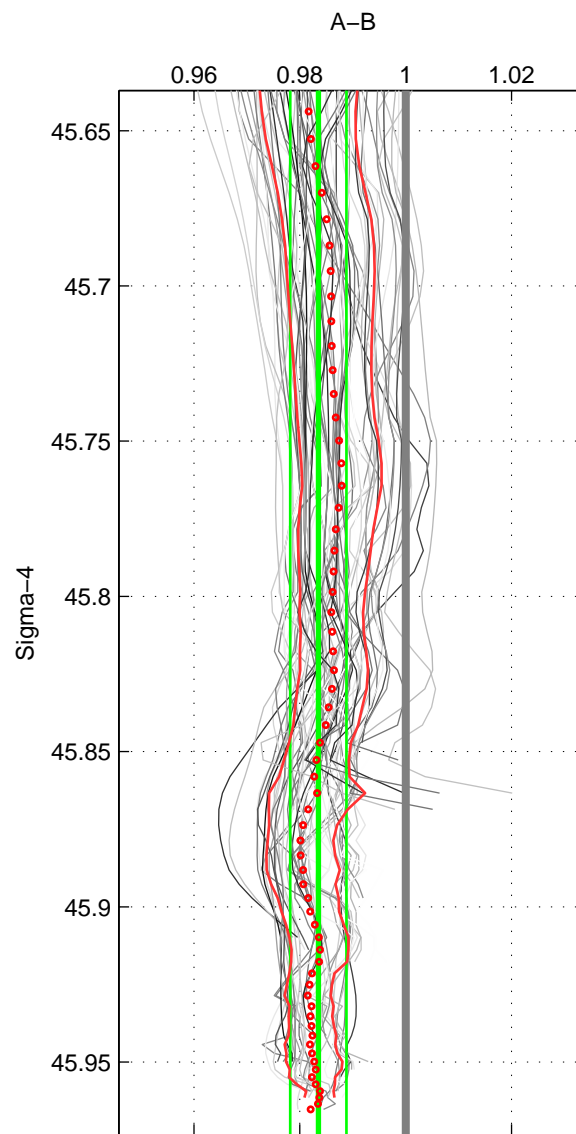

Cruise A (red). Date: Aug 1995 Cruisename: 351-316N19950715  
 Cruise B (blue). Date: Feb 1978 Cruisename: 355-318M19771204

\*\*\* "Favourite" values are means of spaces 1 2 3.

	Offset	O.StDev	Ratio	R.Stdev	Rating
SIGMA:	-0.552	0.176	0.984	0.005	5
THETA:	-0.532	0.170	0.984	0.005	5
DEPTH:	-0.486	0.235	0.986	0.007	5
FAV.:	-0.524	0.194	0.984	0.006	5

Profiles of A: 51  
 Profiles of B: 8  
 Diff profs: 64  
 WMoffset (A-B): -0.55214  
 WMoffset stdev: 0.17632  
 WMratio (A/B): 0.9835  
 WMratio stdev: 0.0053037

Quality (1-5): 5

Profiles of A: 51  
 Profiles of B: 8  
 Diff profs: 64  
 WMoffset (A-B): -0.53249  
 WMoffset stdev: 0.17023  
 WMratio (A/B): 0.98403  
 WMratio stdev: 0.0051432

Quality (1-5): 5

Profiles of A: 51  
 Profiles of B: 8  
 Diff profs: 64  
 WMoffset (A-B): -0.48627  
 WMoffset stdev: 0.23539  
 WMratio (A/B): 0.9856  
 WMratio stdev: 0.0069882

Quality (1-5): 5