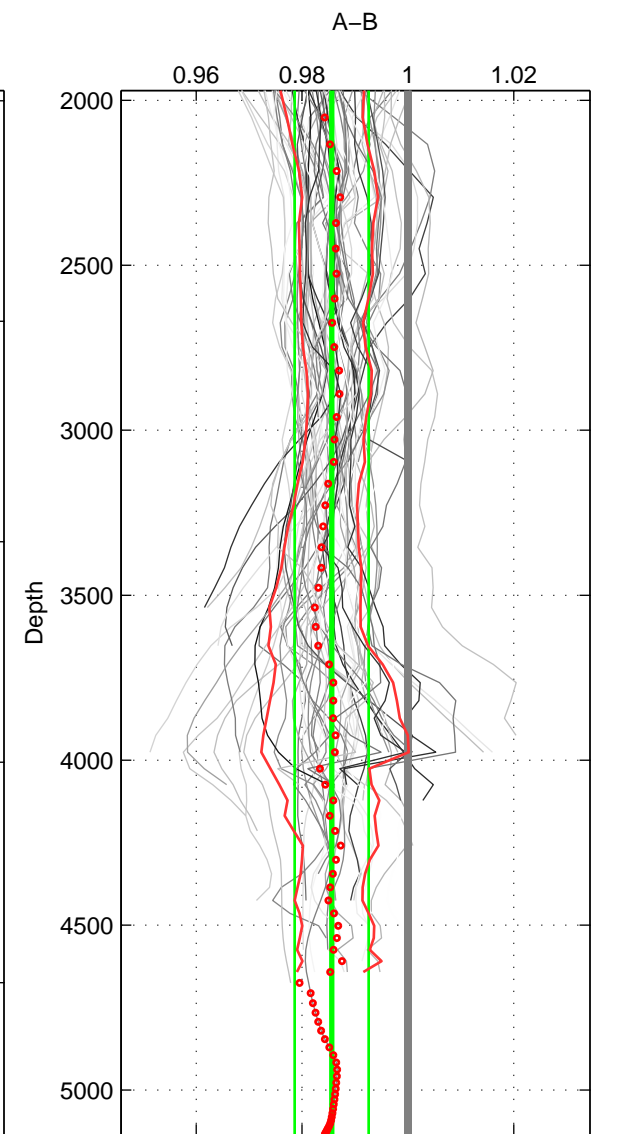

Cruise A (red). Date: Aug 1995 Cruisename: 351-316N19950715  
 Cruise B (blue). Date: Feb 1978 Cruisename: 355-318M19771204

\*\*\* "Favourite" values are means of spaces 1 2 3.

	Offset	O.StDev	Ratio	R.Stdev	Rating
SIGMA:	-0.552	0.176	0.984	0.005	5
THETA:	-0.532	0.170	0.984	0.005	5
DEPTH:	-0.486	0.235	0.986	0.007	5
FAV.:	-0.524	0.194	0.984	0.006	5

Profiles of A: 51  
 Profiles of B: 8  
 Diff profs: 64  
 WMoffset (A-B): -0.55214  
 WMoffset stdev: 0.17632  
 WMratio (A/B): 0.9835  
 WMratio stdev: 0.0053037

Quality (1-5): 5

Profiles of A: 51  
 Profiles of B: 8  
 Diff profs: 64  
 WMoffset (A-B): -0.53249  
 WMoffset stdev: 0.17023  
 WMratio (A/B): 0.98403  
 WMratio stdev: 0.0051432

Quality (1-5): 5

Profiles of A: 51  
 Profiles of B: 8  
 Diff profs: 64  
 WMoffset (A-B): -0.48627  
 WMoffset stdev: 0.23539  
 WMratio (A/B): 0.9856  
 WMratio stdev: 0.0069882

Quality (1-5): 5