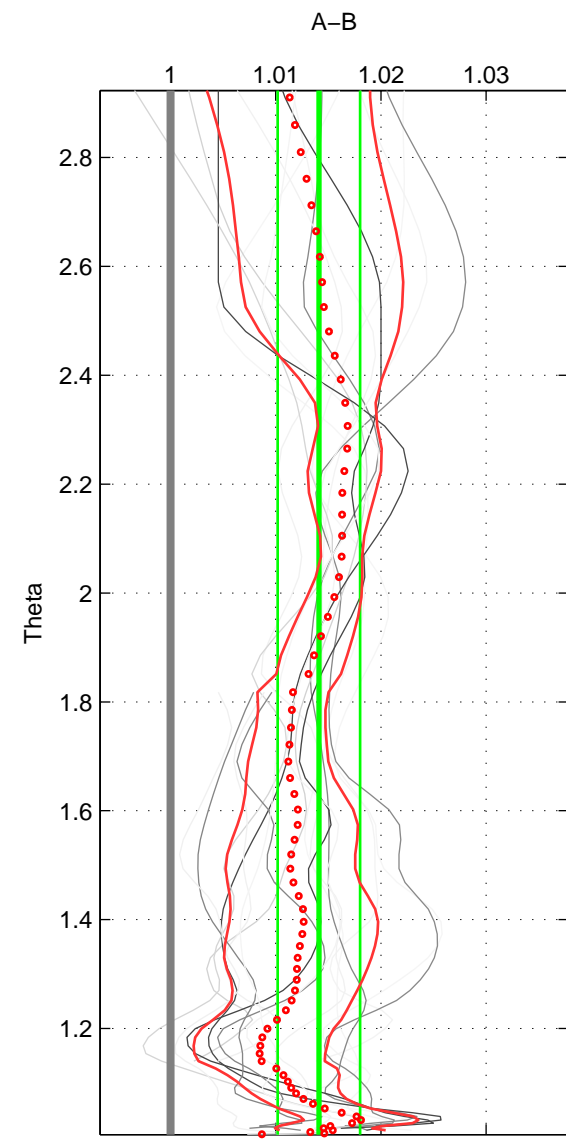

Cruise A (red). Date: Mar 1989 Cruisename: 507-32MW19890206

Cruise B (blue). Date: Mar 2007 Cruisename: 610-49NZ20070216

\*\*\* "Favourite" values are means of spaces 1 2 3.

	Offset	O.StDev	Ratio	R.Stdev	Rating
SIGMA:	0.468	0.135	1.013	0.004	5
THETA:	0.530	0.148	1.014	0.004	5
DEPTH:	0.453	0.160	1.013	0.004	5
FAV.:	0.483	0.148	1.013	0.004	5

Profiles of A: 5  
 Profiles of B: 4  
 Diff profs : 16  
 WMoffset (A-B): 0.46754  
 WMoffset stdev: 0.13478  
 WMratio (A/B): 1.0126  
 WMratio stdev: 0.0036056

Quality (1-5): 5

Profiles of A: 5  
 Profiles of B: 4  
 Diff profs : 16  
 WMoffset (A-B): 0.5301  
 WMoffset stdev: 0.14803  
 WMratio (A/B): 1.0141  
 WMratio stdev: 0.0039243

Quality (1-5): 5

Profiles of A: 5  
 Profiles of B: 4  
 Diff profs : 16  
 WMoffset (A-B): 0.45283  
 WMoffset stdev: 0.16028  
 WMratio (A/B): 1.0126  
 WMratio stdev: 0.0044128

Quality (1-5): 5