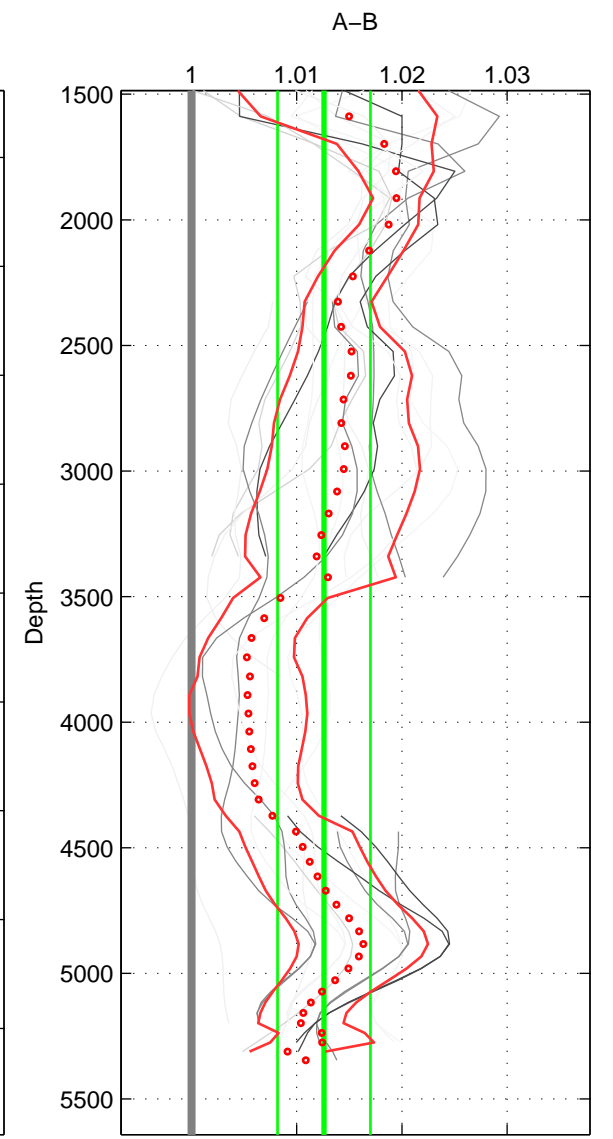

Cruise A (red). Date: Mar 1989 Cruisename: 507-32MW19890206

Cruise B (blue). Date: Mar 2007 Cruisename: 610-49NZ20070216

\*\*\* "Favourite" values are means of spaces 1 2 3.

	Offset	O.StDev	Ratio	R.Stdev	Rating
SIGMA:	0.468	0.135	1.013	0.004	5
THETA:	0.530	0.148	1.014	0.004	5
DEPTH:	0.453	0.160	1.013	0.004	5
FAV.:	0.483	0.148	1.013	0.004	5

Profiles of A: 5  
 Profiles of B: 4  
 Diff profs : 16  
 WMoffset (A-B): 0.46754  
 WMoffset stdev: 0.13478  
 WMratio (A/B): 1.0126  
 WMratio stdev: 0.0036056

Quality (1-5): 5

Profiles of A: 5  
 Profiles of B: 4  
 Diff profs : 16  
 WMoffset (A-B): 0.5301  
 WMoffset stdev: 0.14803  
 WMratio (A/B): 1.0141  
 WMratio stdev: 0.0039243

Quality (1-5): 5

Profiles of A: 5  
 Profiles of B: 4  
 Diff profs : 16  
 WMoffset (A-B): 0.45283  
 WMoffset stdev: 0.16028  
 WMratio (A/B): 1.0126  
 WMratio stdev: 0.0044128

Quality (1-5): 5