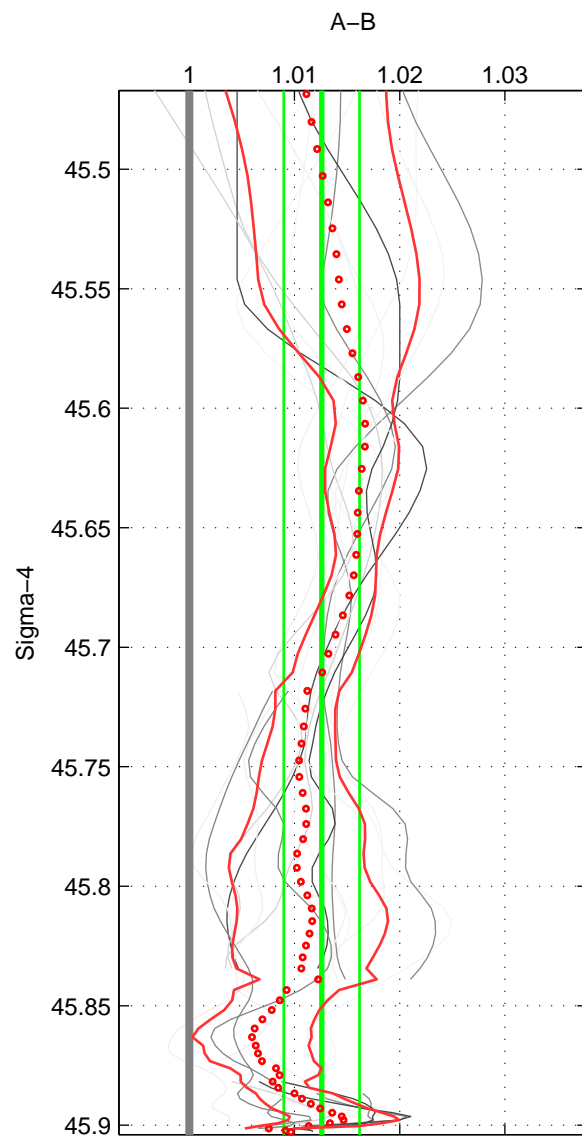

Cruise A (red). Date: Mar 1989 Cruisename: 507-32MW19890206

Cruise B (blue). Date: Mar 2007 Cruisename: 610-49NZ20070216

\*\*\* "Favourite" values are means of spaces 1 2 3.

	Offset	O.StDev	Ratio	R.Stdev	Rating
SIGMA:	0.468	0.135	1.013	0.004	5
THETA:	0.530	0.148	1.014	0.004	5
DEPTH:	0.453	0.160	1.013	0.004	5
FAV.:	0.483	0.148	1.013	0.004	5

Profiles of A: 5  
 Profiles of B: 4  
 Diff profs : 16  
 WMoffset (A-B): 0.46754  
 WMoffset stdev: 0.13478  
 WMratio (A/B): 1.0126  
 WMratio stdev: 0.0036056

Quality (1-5): 5

Profiles of A: 5  
 Profiles of B: 4  
 Diff profs : 16  
 WMoffset (A-B): 0.5301  
 WMoffset stdev: 0.14803  
 WMratio (A/B): 1.0141  
 WMratio stdev: 0.0039243

Quality (1-5): 5

Profiles of A: 5  
 Profiles of B: 4  
 Diff profs : 16  
 WMoffset (A-B): 0.45283  
 WMoffset stdev: 0.16028  
 WMratio (A/B): 1.0126  
 WMratio stdev: 0.0044128

Quality (1-5): 5