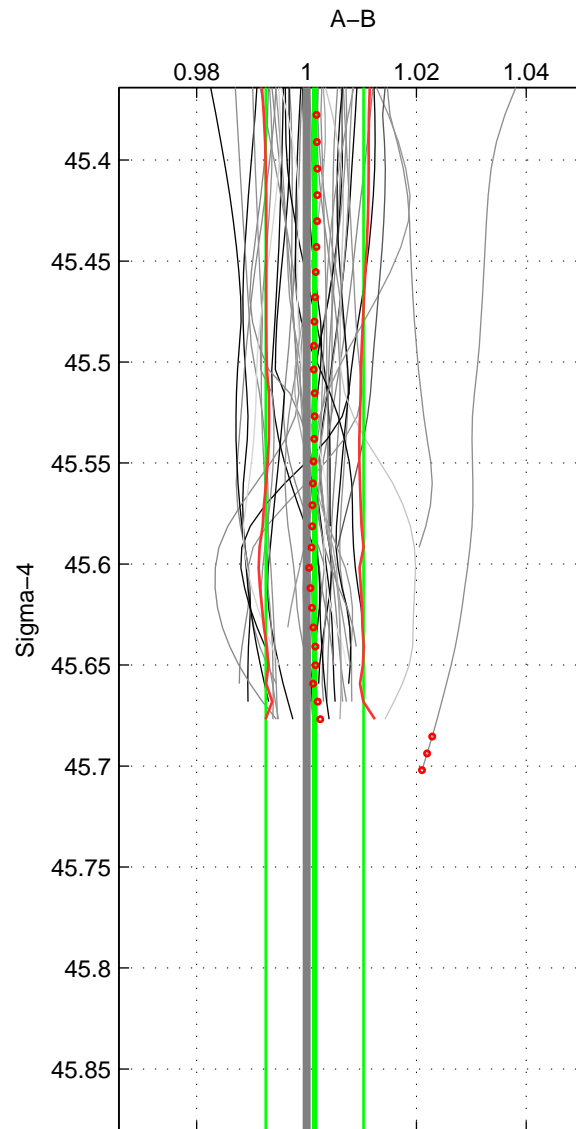

Cruise A (red). Date: Oct 1998 Cruisename: 686-49UP19980916  
 Cruise B (blue). Date: May 2002 Cruisename: 696-49UP20020424

\*\*\* "Favourite" values are means of spaces 1 2.

	Offset	O.StDev	Ratio	R.Stdev	Rating
SIGMA:	0.059	0.374	1.001	0.009	5
THETA:	0.077	0.377	1.002	0.009	5
DEPTH:	-0.038	0.058	0.999	0.001	3
FAV.:	0.068	0.376	1.002	0.009	5

Profiles of A: 14  
 Profiles of B: 20  
 Diff profs : 40  
 WMoffset (A-B): 0.059017  
 WMoffset stdev: 0.37436  
 WMratio (A/B): 1.0015  
 WMratio stdev: 0.0089047

Quality (1-5): 5

Profiles of A: 14  
 Profiles of B: 20  
 Diff profs : 40  
 WMoffset (A-B): 0.077458  
 WMoffset stdev: 0.37682  
 WMratio (A/B): 1.0019  
 WMratio stdev: 0.008959

Quality (1-5): 5

Profiles of A: 14  
 Profiles of B: 20  
 Diff profs : 40  
 WMoffset (A-B): -0.037693  
 WMoffset stdev: 0.058297  
 WMratio (A/B): 0.99914  
 WMratio stdev: 0.0014027

Quality (1-5): 3