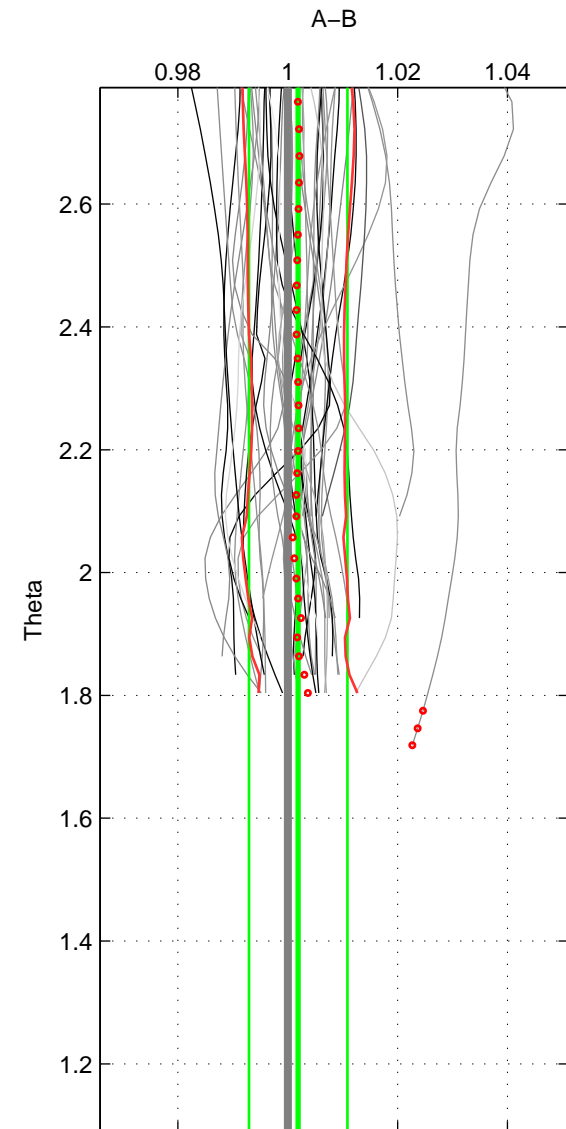

Cruise A (red). Date: Oct 1998 Cruisename: 686-49UP19980916  
 Cruise B (blue). Date: May 2002 Cruisename: 696-49UP20020424

\*\*\* "Favourite" values are means of spaces 1 2.

	Offset	O.StDev	Ratio	R.Stdev	Rating
SIGMA:	0.059	0.374	1.001	0.009	5
THETA:	0.077	0.377	1.002	0.009	5
DEPTH:	-0.038	0.058	0.999	0.001	3
FAV.:	0.068	0.376	1.002	0.009	5

Profiles of A: 14  
 Profiles of B: 20  
 Diff profs : 40  
 WMoffset (A-B): 0.059017  
 WMoffset stdev: 0.37436  
 WMratio (A/B): 1.0015  
 WMratio stdev: 0.0089047

Quality (1-5): 5

Profiles of A: 14  
 Profiles of B: 20  
 Diff profs : 40  
 WMoffset (A-B): 0.077458  
 WMoffset stdev: 0.37682  
 WMratio (A/B): 1.0019  
 WMratio stdev: 0.008959

Quality (1-5): 5

Profiles of A: 14  
 Profiles of B: 20  
 Diff profs : 40  
 WMoffset (A-B): -0.037693  
 WMoffset stdev: 0.058297  
 WMratio (A/B): 0.99914  
 WMratio stdev: 0.0014027

Quality (1-5): 3