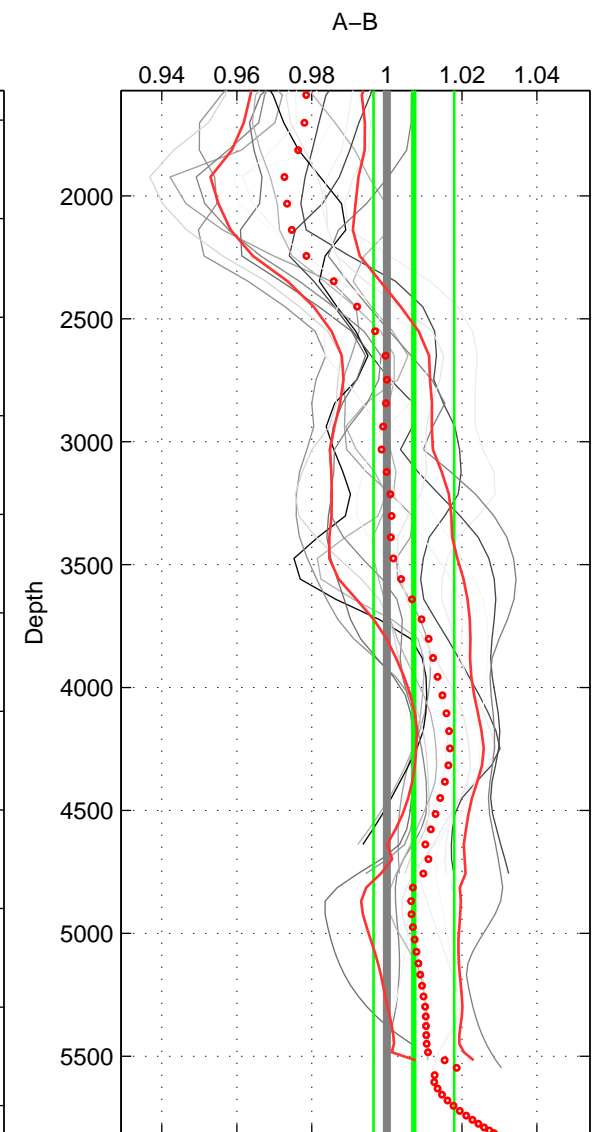

Cruise A (red). Date: Sep 1992 Cruisename: 494-322019920816

Cruise B (blue). Date: Oct 2008 Cruisename: 615-49NZ20081011

*** "Favourite" values are means of spaces 1 2 3.

	Offset	O.StDev	Ratio	R.Stdev	Rating
SIGMA:	-0.119	0.420	0.996	0.011	5
THETA:	0.115	0.398	1.002	0.010	5
DEPTH:	0.278	0.392	1.007	0.011	5
FAV. :	0.091	0.403	1.002	0.011	5

Profiles of A: 9
 Profiles of B: 3
 Diff profs : 17
 WMoffset (A-B): -0.11934
 WMoffset stdev: 0.42017
 WMratio (A/B): 0.99615
 WMratio stdev: 0.010626

Quality (1-5): 5

Profiles of A: 9
 Profiles of B: 3
 Diff profs : 17
 WMoffset (A-B): 0.11515
 WMoffset stdev: 0.39765
 WMratio (A/B): 1.0024
 WMratio stdev: 0.01048

Quality (1-5): 5

Profiles of A: 9
 Profiles of B: 3
 Diff profs : 17
 WMoffset (A-B): 0.27818
 WMoffset stdev: 0.39169
 WMratio (A/B): 1.0072
 WMratio stdev: 0.01077

Quality (1-5): 5