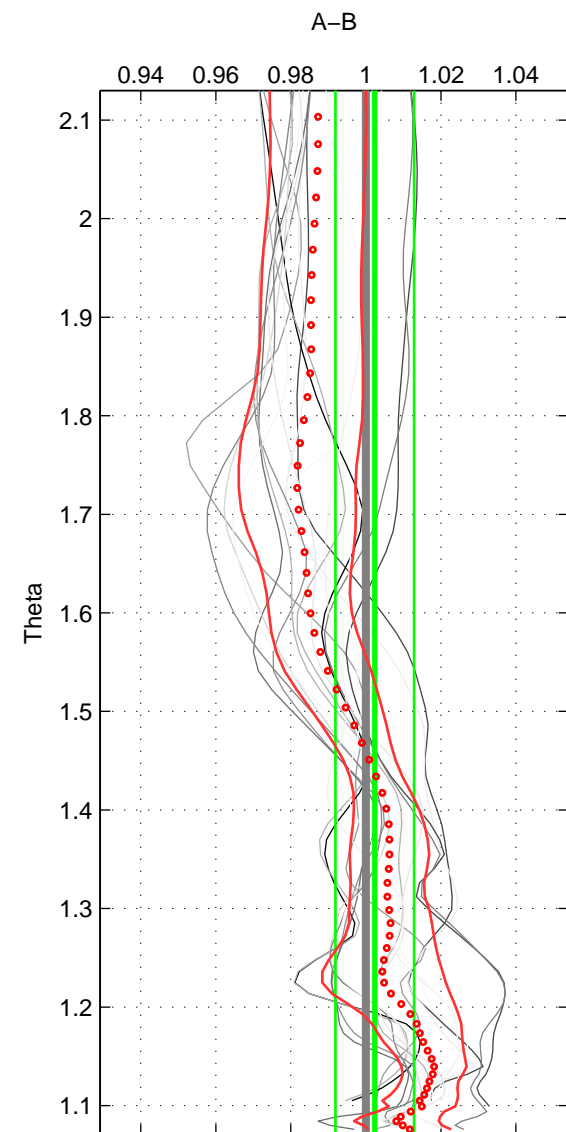

Cruise A (red). Date: Sep 1992 Cruisename: 494-322019920816

Cruise B (blue). Date: Oct 2008 Cruisename: 615-49NZ20081011

*** "Favourite" values are means of spaces 1 2 3.

	Offset	O.StDev	Ratio	R.Stdev	Rating
SIGMA:	-0.119	0.420	0.996	0.011	5
THETA:	0.115	0.398	1.002	0.010	5
DEPTH:	0.278	0.392	1.007	0.011	5
FAV. :	0.091	0.403	1.002	0.011	5

Profiles of A: 9
 Profiles of B: 3
 Diff profs : 17
 WMoffset (A-B): -0.11934
 WMoffset stdev: 0.42017
 WMratio (A/B): 0.99615
 WMratio stdev: 0.010626

Quality (1-5): 5

Profiles of A: 9
 Profiles of B: 3
 Diff profs : 17
 WMoffset (A-B): 0.11515
 WMoffset stdev: 0.39765
 WMratio (A/B): 1.0024
 WMratio stdev: 0.01048

Quality (1-5): 5

Profiles of A: 9
 Profiles of B: 3
 Diff profs : 17
 WMoffset (A-B): 0.27818
 WMoffset stdev: 0.39169
 WMratio (A/B): 1.0072
 WMratio stdev: 0.01077

Quality (1-5): 5