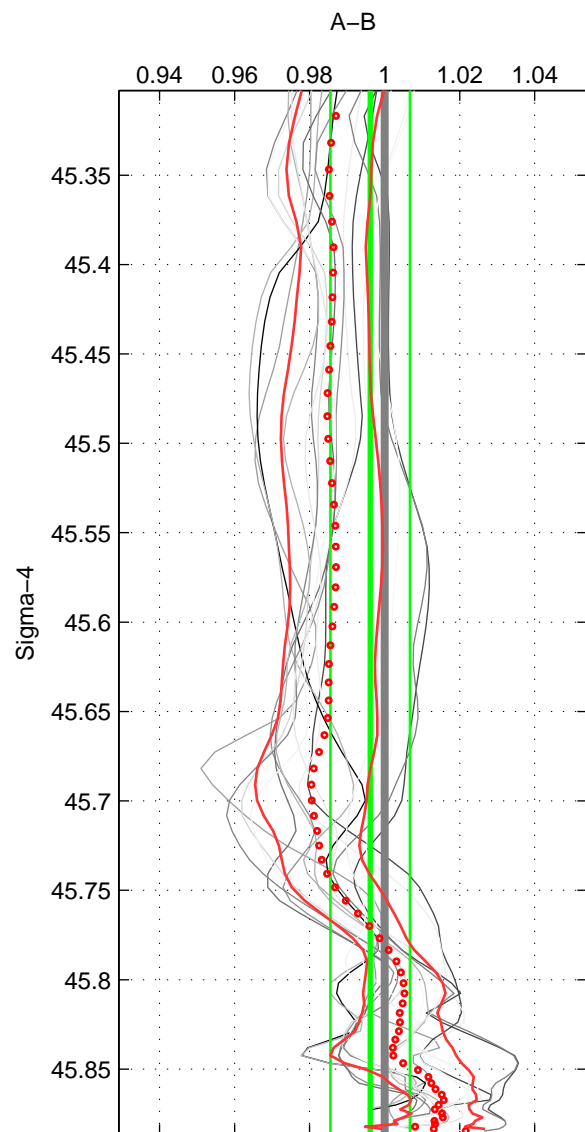

Cruise A (red). Date: Sep 1992 Cruisename: 494-322019920816

Cruise B (blue). Date: Oct 2008 Cruisename: 615-49NZ20081011

*** "Favourite" values are means of spaces 1 2 3.

	Offset	O.StDev	Ratio	R.Stdev	Rating
SIGMA:	-0.119	0.420	0.996	0.011	5
THETA:	0.115	0.398	1.002	0.010	5
DEPTH:	0.278	0.392	1.007	0.011	5
FAV. :	0.091	0.403	1.002	0.011	5

Profiles of A: 9
 Profiles of B: 3
 Diff profs : 17
 WMoffset (A-B): -0.11934
 WMoffset stdev: 0.42017
 WMratio (A/B): 0.99615
 WMratio stdev: 0.010626

Quality (1-5): 5

Profiles of A: 9
 Profiles of B: 3
 Diff profs : 17
 WMoffset (A-B): 0.11515
 WMoffset stdev: 0.39765
 WMratio (A/B): 1.0024
 WMratio stdev: 0.01048

Quality (1-5): 5

Profiles of A: 9
 Profiles of B: 3
 Diff profs : 17
 WMoffset (A-B): 0.27818
 WMoffset stdev: 0.39169
 WMratio (A/B): 1.0072
 WMratio stdev: 0.01077

Quality (1-5): 5