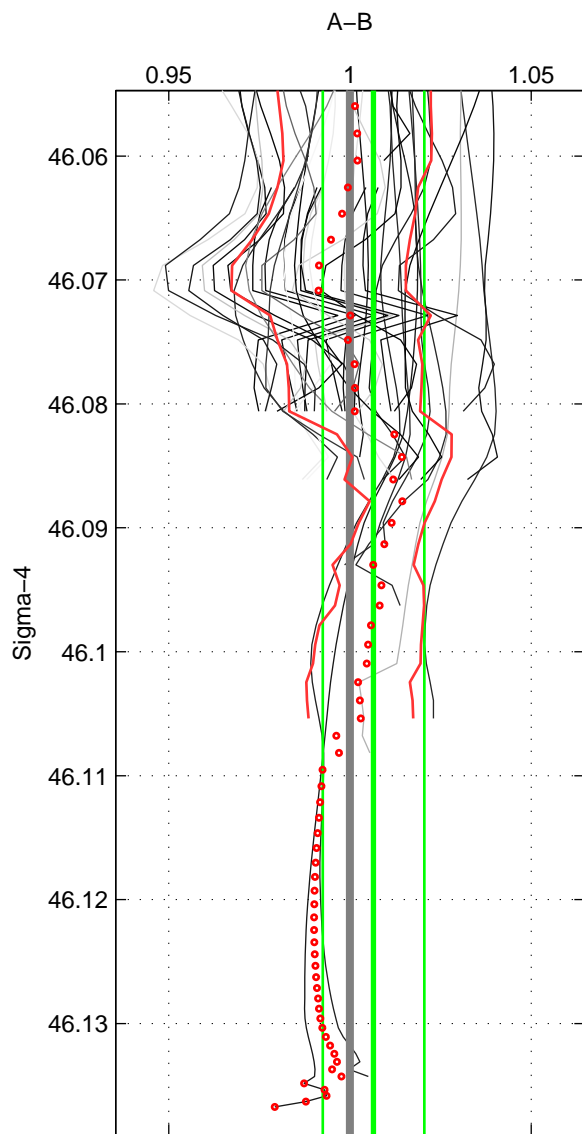

Cruise A (red). Date: Sep 2006 Cruisename: 127-06AQ20060825

Cruise B (blue). Date: Apr 2010 Cruisename: 321-74JC20100319

\*\*\* "Favourite" values are means of spaces 1 2.

	Offset	O.StDev	Ratio	R.Stdev	Rating
SIGMA:	0.209	0.446	1.007	0.014	4
THETA:	0.096	0.473	1.003	0.015	4
DEPTH:	-0.051	0.248	0.998	0.008	3
FAV.:	0.152	0.460	1.005	0.014	4

Profiles of A: 12  
 Profiles of B: 11  
 Diff profs : 37  
 WMoffset (A-B): 0.20926  
 WMoffset stdev: 0.4463  
 WMratio (A/B): 1.0065  
 WMratio stdev: 0.014019

Quality (1-5): 4

Profiles of A: 12  
 Profiles of B: 11  
 Diff profs : 38  
 WMoffset (A-B): 0.095674  
 WMoffset stdev: 0.47329  
 WMratio (A/B): 1.003  
 WMratio stdev: 0.01479

Quality (1-5): 4

Profiles of A: 12  
 Profiles of B: 11  
 Diff profs : 38  
 WMoffset (A-B): -0.051132  
 WMoffset stdev: 0.24823  
 WMratio (A/B): 0.99846  
 WMratio stdev: 0.0077462

Quality (1-5): 3

Please note that statistics are bad.