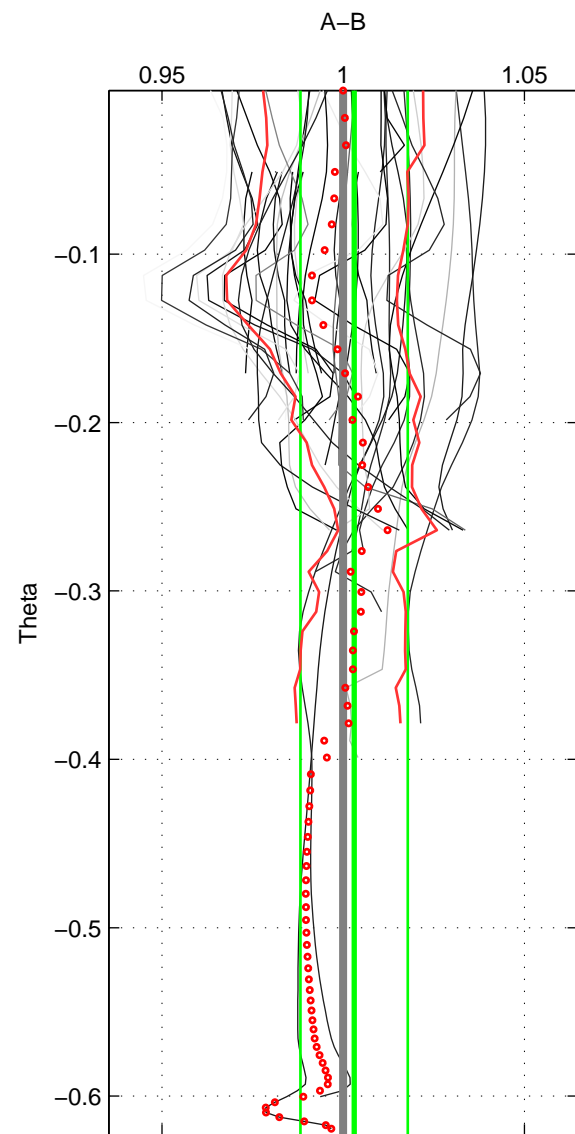

Cruise A (red). Date: Sep 2006 Cruisename: 127-06AQ20060825

Cruise B (blue). Date: Apr 2010 Cruisename: 321-74JC20100319

\*\*\* "Favourite" values are means of spaces 1 2.

	Offset	O.StDev	Ratio	R.Stdev	Rating
SIGMA:	0.209	0.446	1.007	0.014	4
THETA:	0.096	0.473	1.003	0.015	4
DEPTH:	-0.051	0.248	0.998	0.008	3
FAV.:	0.152	0.460	1.005	0.014	4

Profiles of A: 12  
 Profiles of B: 11  
 Diff profs : 37  
 WMoffset (A-B): 0.20926  
 WMoffset stdev: 0.4463  
 WMratio (A/B): 1.0065  
 WMratio stdev: 0.014019

Quality (1-5): 4

Profiles of A: 12  
 Profiles of B: 11  
 Diff profs : 38  
 WMoffset (A-B): 0.095674  
 WMoffset stdev: 0.47329  
 WMratio (A/B): 1.003  
 WMratio stdev: 0.01479

Quality (1-5): 4

Profiles of A: 12  
 Profiles of B: 11  
 Diff profs : 38  
 WMoffset (A-B): -0.051132  
 WMoffset stdev: 0.24823  
 WMratio (A/B): 0.99846  
 WMratio stdev: 0.0077462

Quality (1-5): 3

Please note that statistics are bad.