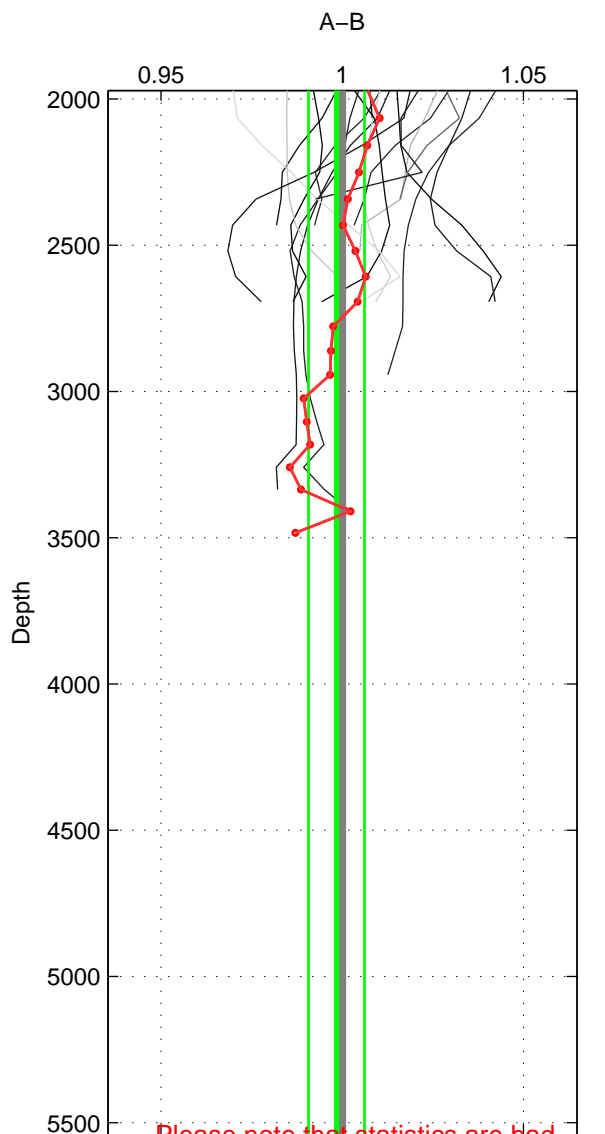

Cruise A (red). Date: Sep 2006 Cruisename: 127-06AQ20060825

Cruise B (blue). Date: Apr 2010 Cruisename: 321-74JC20100319

\*\*\* "Favourite" values are means of spaces 1 2.

	Offset	O.StDev	Ratio	R.Stdev	Rating
SIGMA:	0.209	0.446	1.007	0.014	4
THETA:	0.096	0.473	1.003	0.015	4
DEPTH:	-0.051	0.248	0.998	0.008	3
FAV.:	0.152	0.460	1.005	0.014	4

Profiles of A: 12  
 Profiles of B: 11  
 Diff profs : 37  
 WMoffset (A-B): 0.20926  
 WMoffset stdev: 0.4463  
 WMratio (A/B): 1.0065  
 WMratio stdev: 0.014019

Quality (1-5): 4

Profiles of A: 12  
 Profiles of B: 11  
 Diff profs : 38  
 WMoffset (A-B): 0.095674  
 WMoffset stdev: 0.47329  
 WMratio (A/B): 1.003  
 WMratio stdev: 0.01479

Quality (1-5): 4

Profiles of A: 12  
 Profiles of B: 11  
 Diff profs : 38  
 WMoffset (A-B): -0.051132  
 WMoffset stdev: 0.24823  
 WMratio (A/B): 0.99846  
 WMratio stdev: 0.0077462

Quality (1-5): 3

Please note that statistics are bad.