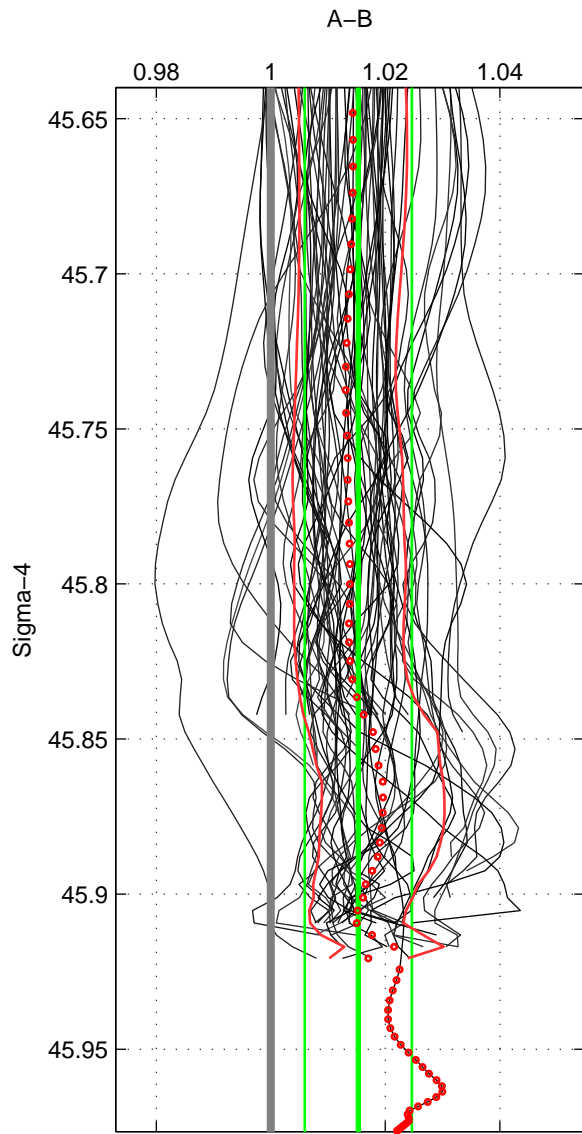

Cruise A (red). Date: Mar 1995 Cruisename: 348-316N19950310
 Cruise B (blue). Date: Oct 1995 Cruisename: 357-33MW19950922

*** "Favourite" values are means of spaces 1 2 3.

	Offset	O.StDev	Ratio	R.Stdev	Rating
SIGMA:	0.515	0.310	1.015	0.009	5
THETA:	0.522	0.301	1.015	0.009	5
DEPTH:	0.517	0.203	1.016	0.006	5
FAV.:	0.518	0.271	1.015	0.008	5

Profiles of A: 50
 Profiles of B: 55
 Diff profs: 69
 WMoffset (A-B): 0.51474
 WMoffset stdev: 0.30961
 WMratio (A/B): 1.0153
 WMratio stdev: 0.0093557

Quality (1-5): 5

Profiles of A: 50
 Profiles of B: 55
 Diff profs: 69
 WMoffset (A-B): 0.52196
 WMoffset stdev: 0.30052
 WMratio (A/B): 1.0155
 WMratio stdev: 0.0090696

Quality (1-5): 5

Profiles of A: 67
 Profiles of B: 55
 Diff profs: 99
 WMoffset (A-B): 0.51684
 WMoffset stdev: 0.20321
 WMratio (A/B): 1.0156
 WMratio stdev: 0.0061799

Quality (1-5): 5