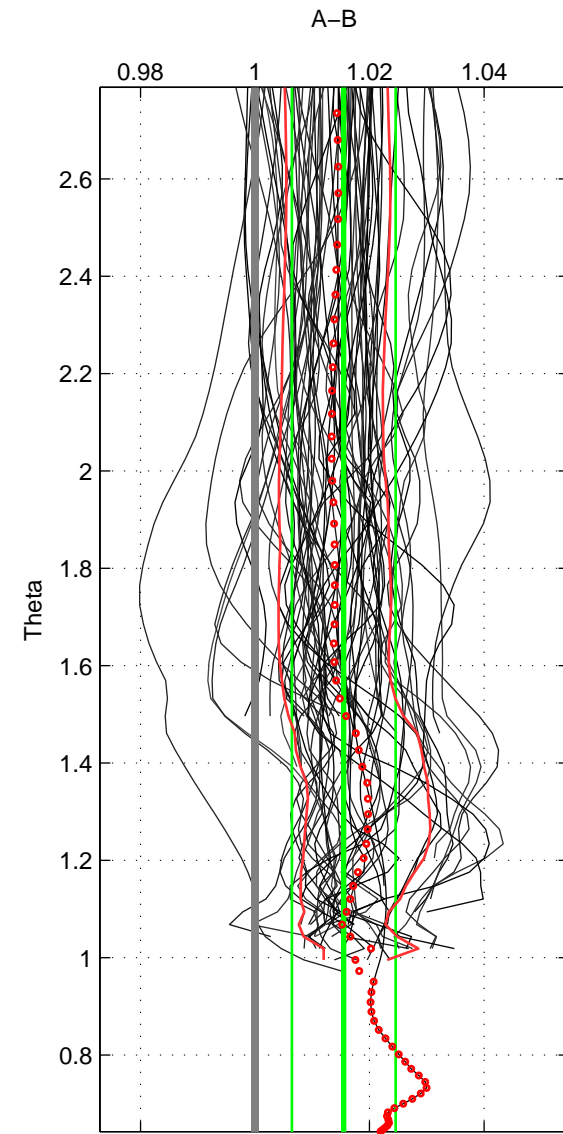

Cruise A (red). Date: Mar 1995 Cruisename: 348-316N19950310
 Cruise B (blue). Date: Oct 1995 Cruisename: 357-33MW19950922

*** "Favourite" values are means of spaces 1 2 3.

	Offset	O.StDev	Ratio	R.Stdev	Rating
SIGMA:	0.515	0.310	1.015	0.009	5
THETA:	0.522	0.301	1.015	0.009	5
DEPTH:	0.517	0.203	1.016	0.006	5
FAV.:	0.518	0.271	1.015	0.008	5

Profiles of A: 50
 Profiles of B: 55
 Diff profs: 69
 WMoffset (A-B): 0.51474
 WMoffset stdev: 0.30961
 WMratio (A/B): 1.0153
 WMratio stdev: 0.0093557

Quality (1-5): 5

Profiles of A: 50
 Profiles of B: 55
 Diff profs: 69
 WMoffset (A-B): 0.52196
 WMoffset stdev: 0.30052
 WMratio (A/B): 1.0155
 WMratio stdev: 0.0090696

Quality (1-5): 5

Profiles of A: 67
 Profiles of B: 55
 Diff profs: 99
 WMoffset (A-B): 0.51684
 WMoffset stdev: 0.20321
 WMratio (A/B): 1.0156
 WMratio stdev: 0.0061799

Quality (1-5): 5