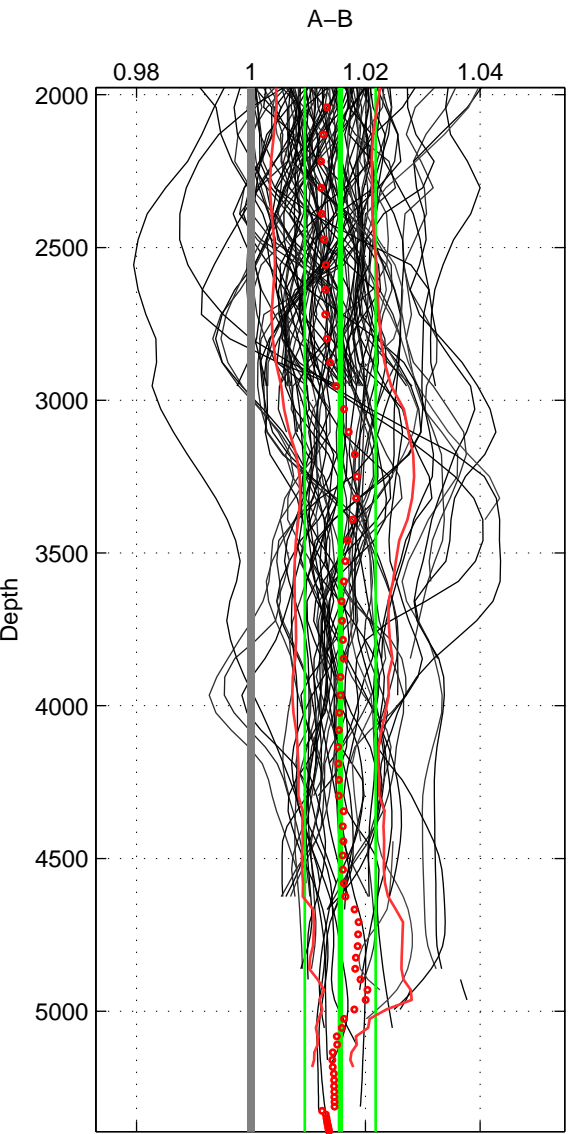

Cruise A (red). Date: Mar 1995 Cruisename: 348-316N19950310
 Cruise B (blue). Date: Oct 1995 Cruisename: 357-33MW19950922

*** "Favourite" values are means of spaces 1 2 3.

	Offset	O.StDev	Ratio	R.Stdev	Rating
SIGMA:	0.515	0.310	1.015	0.009	5
THETA:	0.522	0.301	1.015	0.009	5
DEPTH:	0.517	0.203	1.016	0.006	5
FAV.:	0.518	0.271	1.015	0.008	5

Profiles of A: 50
 Profiles of B: 55
 Diff profs: 69
 WMoffset (A-B): 0.51474
 WMoffset stdev: 0.30961
 WMratio (A/B): 1.0153
 WMratio stdev: 0.0093557

Quality (1-5): 5

Profiles of A: 50
 Profiles of B: 55
 Diff profs: 69
 WMoffset (A-B): 0.52196
 WMoffset stdev: 0.30052
 WMratio (A/B): 1.0155
 WMratio stdev: 0.0090696

Quality (1-5): 5

Profiles of A: 67
 Profiles of B: 55
 Diff profs: 99
 WMoffset (A-B): 0.51684
 WMoffset stdev: 0.20321
 WMratio (A/B): 1.0156
 WMratio stdev: 0.0061799

Quality (1-5): 5