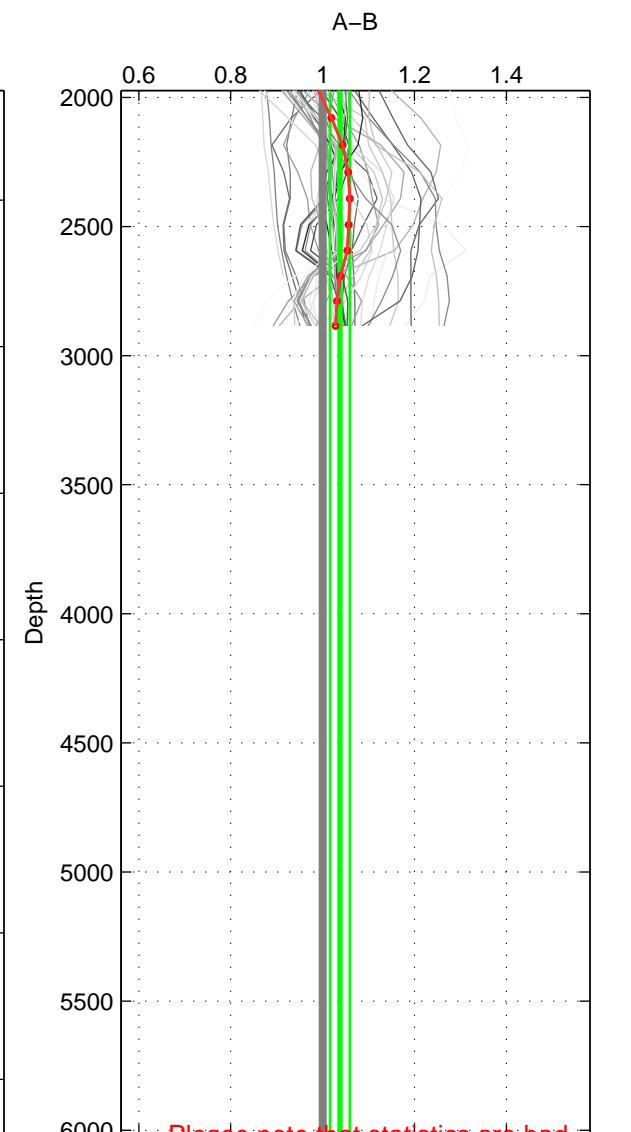

Cruise A (red). Date: Mar 2002 Cruisename: 213-29HE20020304

Cruise B (blue). Date: Feb 1994 Cruisename: 238-323019940104

*** "Favourite" values are those of space 2.

	Offset	O.StDev	Ratio	R.Stdev	Rating
SIGMA:	0.225	2.059	1.012	0.074	4
THETA:	-0.303	2.183	0.993	0.076	5
DEPTH:	0.818	0.488	1.038	0.021	3
FAV.:	-0.303	2.183	0.993	0.076	5

Profiles of A: 8
 Profiles of B: 51
 Diff profs: 51
 WMoffset (A-B): 0.22542
 WMoffset stdev: 2.059
 WMratio (A/B): 1.0116
 WMratio stdev: 0.074239

Quality (1-5): 4

Profiles of A: 8
 Profiles of B: 51
 Diff profs: 51
 WMoffset (A-B): -0.30262
 WMoffset stdev: 2.1827
 WMratio (A/B): 0.99298
 WMratio stdev: 0.075652

Quality (1-5): 5

Profiles of A: 8
 Profiles of B: 51
 Diff profs: 51
 WMoffset (A-B): 0.81784
 WMoffset stdev: 0.48818
 WMratio (A/B): 1.0377
 WMratio stdev: 0.021406

Quality (1-5): 3

Please note that statistics are bad.