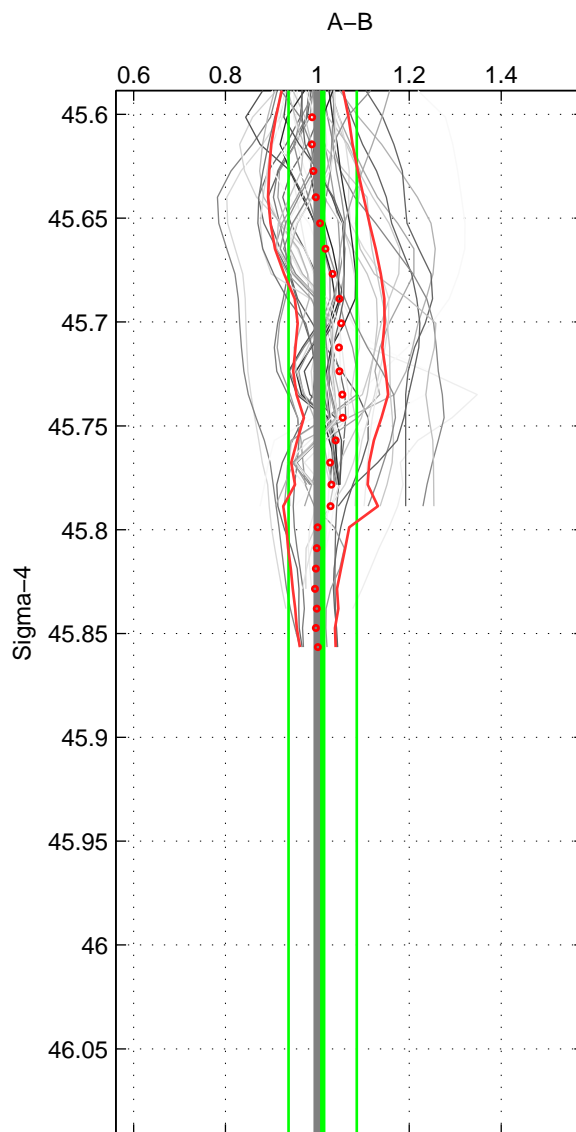

Cruise A (red). Date: Mar 2002 Cruisename: 213-29HE20020304

Cruise B (blue). Date: Feb 1994 Cruisename: 238-323019940104

*** "Favourite" values are those of space 2.

	Offset	O.StDev	Ratio	R.Stdev	Rating
SIGMA:	0.225	2.059	1.012	0.074	4
THETA:	-0.303	2.183	0.993	0.076	5
DEPTH:	0.818	0.488	1.038	0.021	3
FAV.:	-0.303	2.183	0.993	0.076	5

Profiles of A: 8
 Profiles of B: 51
 Diff profs: 51
 WMoffset (A-B): 0.22542
 WMoffset stdev: 2.059
 WMratio (A/B): 1.0116
 WMratio stdev: 0.074239

Quality (1-5): 4

Profiles of A: 8
 Profiles of B: 51
 Diff profs: 51
 WMoffset (A-B): -0.30262
 WMoffset stdev: 2.1827
 WMratio (A/B): 0.99298
 WMratio stdev: 0.075652

Quality (1-5): 5

Profiles of A: 8
 Profiles of B: 51
 Diff profs: 51
 WMoffset (A-B): 0.81784
 WMoffset stdev: 0.48818
 WMratio (A/B): 1.0377
 WMratio stdev: 0.021406

Quality (1-5): 3

Please note that statistics are bad.