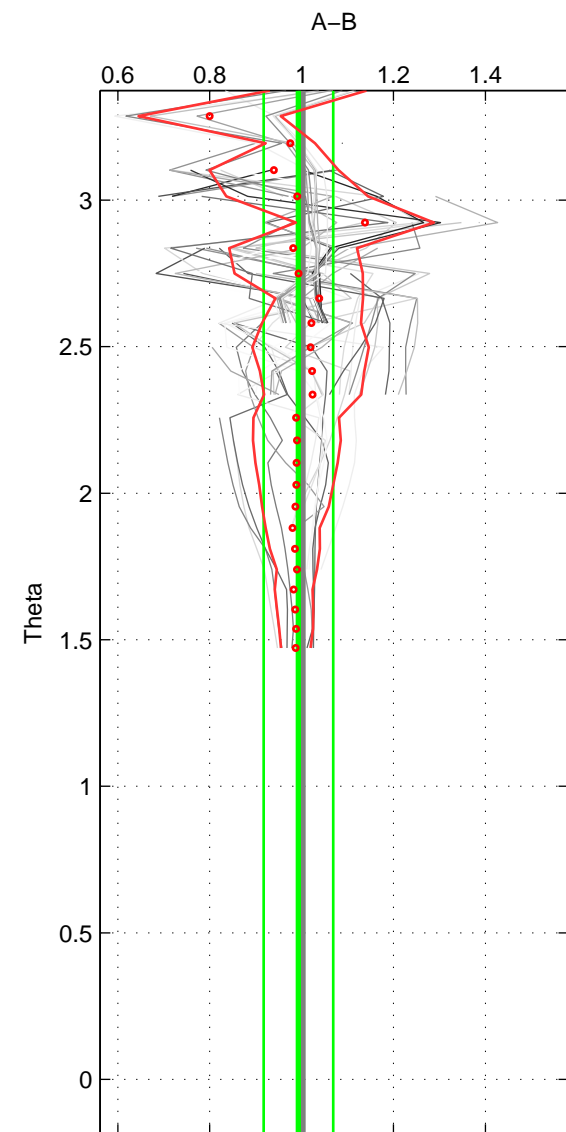

Cruise A (red). Date: Mar 2002 Cruisename: 213-29HE20020304

Cruise B (blue). Date: Feb 1994 Cruisename: 238-323019940104

*** "Favourite" values are those of space 2.

	Offset	O.StDev	Ratio	R.Stdev	Rating
SIGMA:	0.225	2.059	1.012	0.074	4
THETA:	-0.303	2.183	0.993	0.076	5
DEPTH:	0.818	0.488	1.038	0.021	3
FAV.:	-0.303	2.183	0.993	0.076	5

Profiles of A: 8
 Profiles of B: 51
 Diff profs: 51
 WMoffset (A-B): 0.22542
 WMoffset stdev: 2.059
 WMratio (A/B): 1.0116
 WMratio stdev: 0.074239

Quality (1-5): 4

Profiles of A: 8
 Profiles of B: 51
 Diff profs: 51
 WMoffset (A-B): -0.30262
 WMoffset stdev: 2.1827
 WMratio (A/B): 0.99298
 WMratio stdev: 0.075652

Quality (1-5): 5

Profiles of A: 8
 Profiles of B: 51
 Diff profs: 51
 WMoffset (A-B): 0.81784
 WMoffset stdev: 0.48818
 WMratio (A/B): 1.0377
 WMratio stdev: 0.021406

Quality (1-5): 3

Please note that statistics are bad.