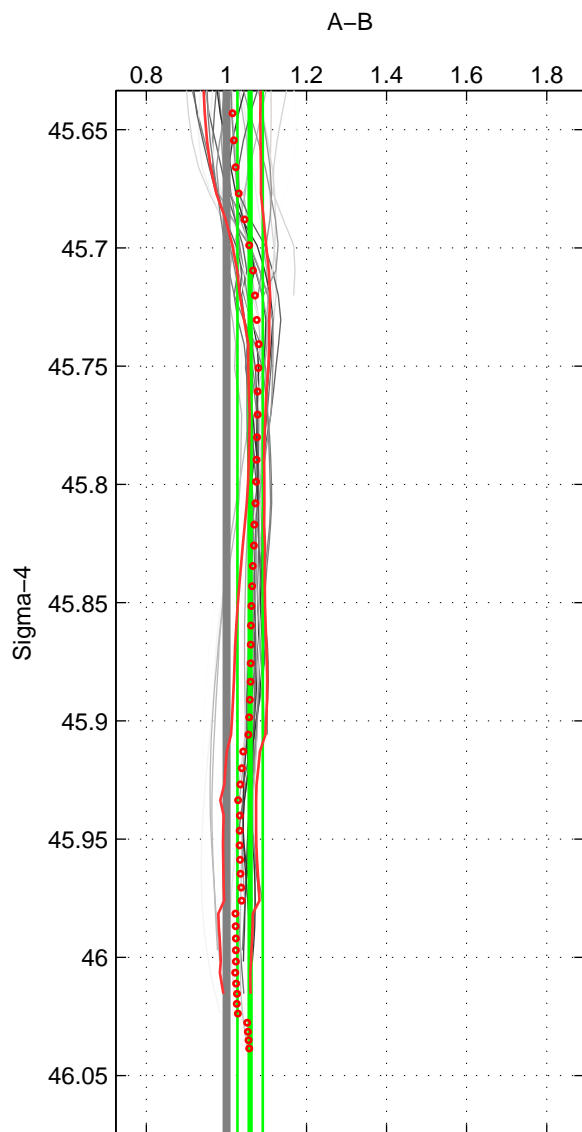

Cruise A (red). Date: Jan 1993 Cruisename: 144-06MT19921227

Cruise B (blue). Date: Apr 2013 Cruisename: 218-29HE20130320

\*\*\* "Favourite" values are means of spaces 1 2 3.

	Offset	O.StDev	Ratio	R.Stdev	Rating
SIGMA:	1.394	0.680	1.059	0.032	5
THETA:	1.462	0.802	1.056	0.031	5
DEPTH:	1.642	0.637	1.076	0.031	5
FAV.:	1.499	0.706	1.064	0.031	5

Profiles of A: 8  
 Profiles of B: 6  
 Diff profs: 36  
 WMoffset (A-B): 1.3943  
 WMoffset stdev: 0.68004  
 WMratio (A/B): 1.0589  
 WMratio stdev: 0.031529

Quality (1-5): 5

Profiles of A: 9  
 Profiles of B: 6  
 Diff profs: 40  
 WMoffset (A-B): 1.4623  
 WMoffset stdev: 0.80215  
 WMratio (A/B): 1.0563  
 WMratio stdev: 0.030898

Quality (1-5): 5

Profiles of A: 9  
 Profiles of B: 6  
 Diff profs: 40  
 WMoffset (A-B): 1.6415  
 WMoffset stdev: 0.6366  
 WMratio (A/B): 1.0761  
 WMratio stdev: 0.030977

Quality (1-5): 5