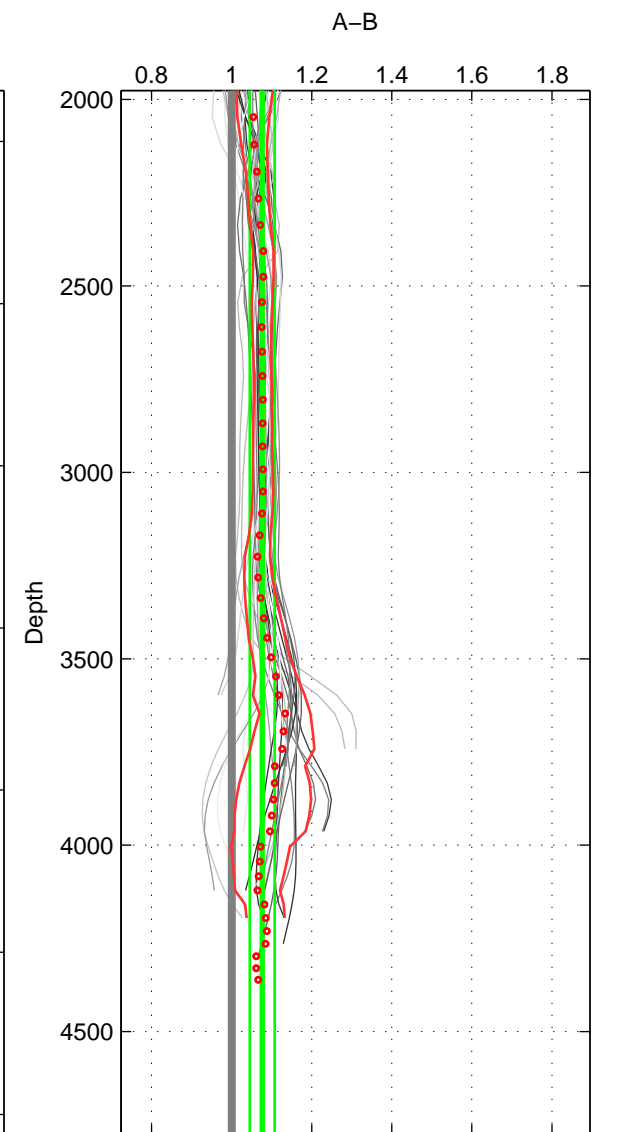

Cruise A (red). Date: Jan 1993 Cruisename: 144-06MT19921227

Cruise B (blue). Date: Apr 2013 Cruisename: 218-29HE20130320

\*\*\* "Favourite" values are means of spaces 1 2 3.

	Offset	O.StDev	Ratio	R.Stdev	Rating
SIGMA:	1.394	0.680	1.059	0.032	5
THETA:	1.462	0.802	1.056	0.031	5
DEPTH:	1.642	0.637	1.076	0.031	5
FAV.:	1.499	0.706	1.064	0.031	5

Profiles of A: 8  
 Profiles of B: 6  
 Diff profs: 36  
 WMoffset (A-B): 1.3943  
 WMoffset stdev: 0.68004  
 WMratio (A/B): 1.0589  
 WMratio stdev: 0.031529

Quality (1-5): 5

Profiles of A: 9  
 Profiles of B: 6  
 Diff profs: 40  
 WMoffset (A-B): 1.4623  
 WMoffset stdev: 0.80215  
 WMratio (A/B): 1.0563  
 WMratio stdev: 0.030898

Quality (1-5): 5

Profiles of A: 9  
 Profiles of B: 6  
 Diff profs: 40  
 WMoffset (A-B): 1.6415  
 WMoffset stdev: 0.6366  
 WMratio (A/B): 1.0761  
 WMratio stdev: 0.030977

Quality (1-5): 5