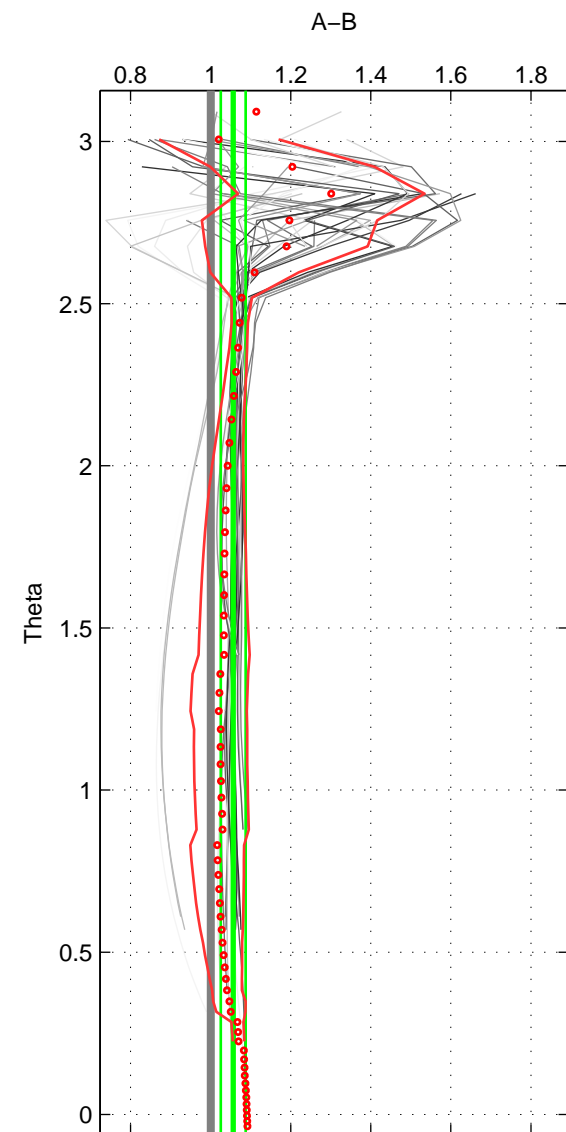

Cruise A (red). Date: Jan 1993 Cruisename: 144-06MT19921227

Cruise B (blue). Date: Apr 2013 Cruisename: 218-29HE20130320

\*\*\* "Favourite" values are means of spaces 1 2 3.

	Offset	O.StDev	Ratio	R.Stdev	Rating
SIGMA:	1.394	0.680	1.059	0.032	5
THETA:	1.462	0.802	1.056	0.031	5
DEPTH:	1.642	0.637	1.076	0.031	5
FAV.:	1.499	0.706	1.064	0.031	5

Profiles of A: 8  
 Profiles of B: 6  
 Diff profs: 36  
 WMoffset (A-B): 1.3943  
 WMoffset stdev: 0.68004  
 WMratio (A/B): 1.0589  
 WMratio stdev: 0.031529

Quality (1-5): 5

Profiles of A: 9  
 Profiles of B: 6  
 Diff profs: 40  
 WMoffset (A-B): 1.4623  
 WMoffset stdev: 0.80215  
 WMratio (A/B): 1.0563  
 WMratio stdev: 0.030898

Quality (1-5): 5

Profiles of A: 9  
 Profiles of B: 6  
 Diff profs: 40  
 WMoffset (A-B): 1.6415  
 WMoffset stdev: 0.6366  
 WMratio (A/B): 1.0761  
 WMratio stdev: 0.030977

Quality (1-5): 5