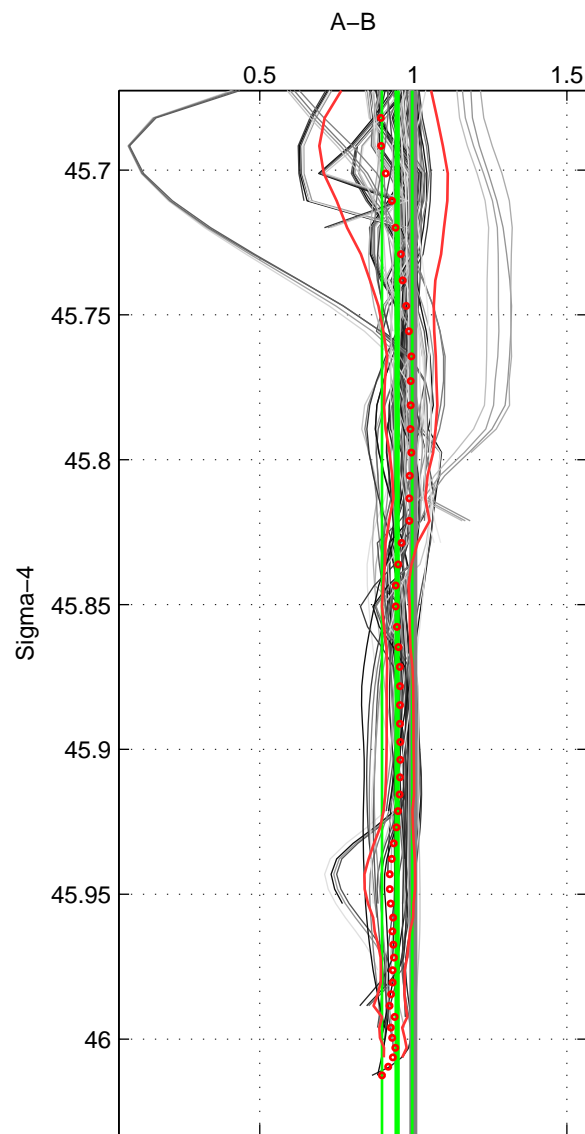

Cruise A (red). Date: Jun 2004 Cruisename: 275-35TH20040604

Cruise B (blue). Date: Apr 1991 Cruisename: 297-64TR19910408

\*\*\* "Favourite" values are means of spaces 1 2 3.

	Offset	O.StDev	Ratio	R.Stdev	Rating
SIGMA:	-0.793	0.729	0.947	0.049	4
THETA:	-0.604	0.729	0.961	0.048	4
DEPTH:	-0.564	1.095	0.965	0.070	4
FAV. :	-0.654	0.851	0.958	0.056	4

Profiles of A: 21  
 Profiles of B: 13  
 Diff profs : 100  
 WMoffset (A-B): -0.79316  
 WMoffset stdev: 0.72862  
 WMratio (A/B): 0.94737  
 WMratio stdev: 0.048979

Quality (1-5): 4

Profiles of A: 21  
 Profiles of B: 13  
 Diff profs : 100  
 WMoffset (A-B): -0.6043  
 WMoffset stdev: 0.72899  
 WMratio (A/B): 0.9608  
 WMratio stdev: 0.04771

Quality (1-5): 4

Profiles of A: 21  
 Profiles of B: 13  
 Diff profs : 100  
 WMoffset (A-B): -0.56387  
 WMoffset stdev: 1.0947  
 WMratio (A/B): 0.96548  
 WMratio stdev: 0.06987

Quality (1-5): 4