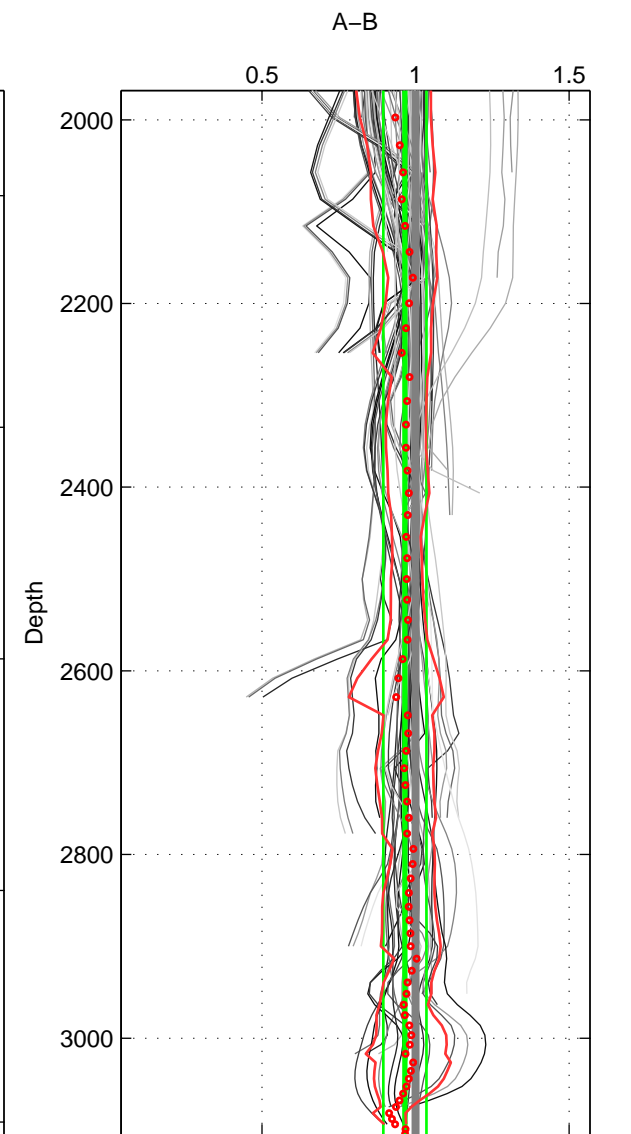

Cruise A (red). Date: Jun 2004 Cruisename: 275-35TH20040604

Cruise B (blue). Date: Apr 1991 Cruisename: 297-64TR19910408

\*\*\* "Favourite" values are means of spaces 1 2 3.

	Offset	O.StDev	Ratio	R.Stdev	Rating
SIGMA:	-0.793	0.729	0.947	0.049	4
THETA:	-0.604	0.729	0.961	0.048	4
DEPTH:	-0.564	1.095	0.965	0.070	4
FAV. :	-0.654	0.851	0.958	0.056	4

Profiles of A: 21  
 Profiles of B: 13  
 Diff profs : 100  
 WMoffset (A-B): -0.79316  
 WMoffset stdev: 0.72862  
 WMratio (A/B): 0.94737  
 WMratio stdev: 0.048979

Quality (1-5): 4

Profiles of A: 21  
 Profiles of B: 13  
 Diff profs : 100  
 WMoffset (A-B): -0.6043  
 WMoffset stdev: 0.72899  
 WMratio (A/B): 0.9608  
 WMratio stdev: 0.04771

Quality (1-5): 4

Profiles of A: 21  
 Profiles of B: 13  
 Diff profs : 100  
 WMoffset (A-B): -0.56387  
 WMoffset stdev: 1.0947  
 WMratio (A/B): 0.96548  
 WMratio stdev: 0.06987

Quality (1-5): 4