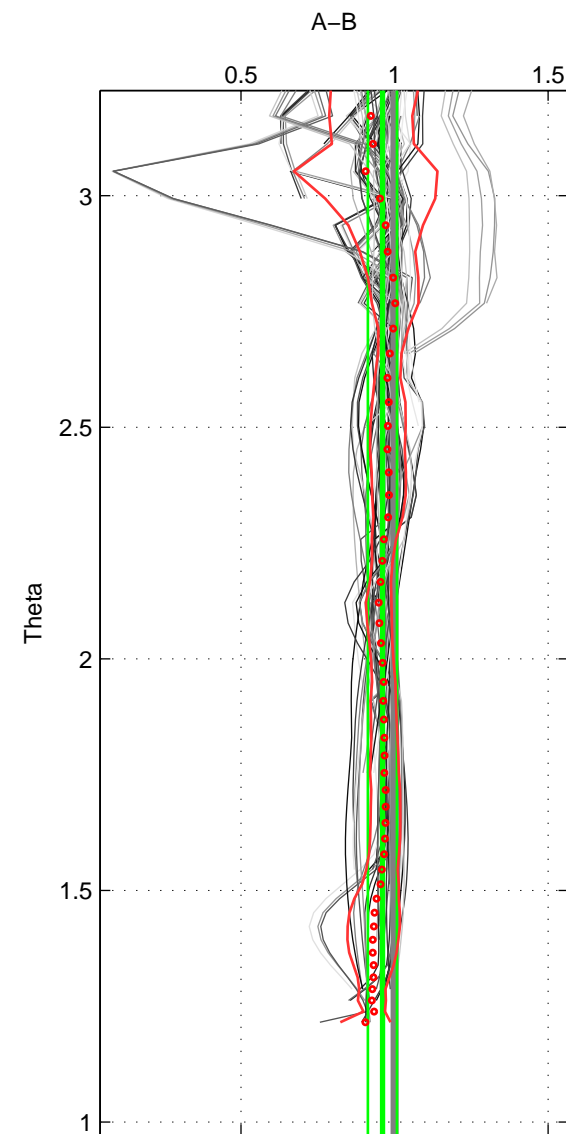

Cruise A (red). Date: Jun 2004 Cruisename: 275-35TH20040604

Cruise B (blue). Date: Apr 1991 Cruisename: 297-64TR19910408

\*\*\* "Favourite" values are means of spaces 1 2 3.

	Offset	O.StDev	Ratio	R.Stdev	Rating
SIGMA:	-0.793	0.729	0.947	0.049	4
THETA:	-0.604	0.729	0.961	0.048	4
DEPTH:	-0.564	1.095	0.965	0.070	4
FAV. :	-0.654	0.851	0.958	0.056	4

Profiles of A: 21  
 Profiles of B: 13  
 Diff profs : 100  
 WMoffset (A-B): -0.79316  
 WMoffset stdev: 0.72862  
 WMratio (A/B): 0.94737  
 WMratio stdev: 0.048979

Quality (1-5): 4

Profiles of A: 21  
 Profiles of B: 13  
 Diff profs : 100  
 WMoffset (A-B): -0.6043  
 WMoffset stdev: 0.72899  
 WMratio (A/B): 0.9608  
 WMratio stdev: 0.04771

Quality (1-5): 4

Profiles of A: 21  
 Profiles of B: 13  
 Diff profs : 100  
 WMoffset (A-B): -0.56387  
 WMoffset stdev: 1.0947  
 WMratio (A/B): 0.96548  
 WMratio stdev: 0.06987

Quality (1-5): 4