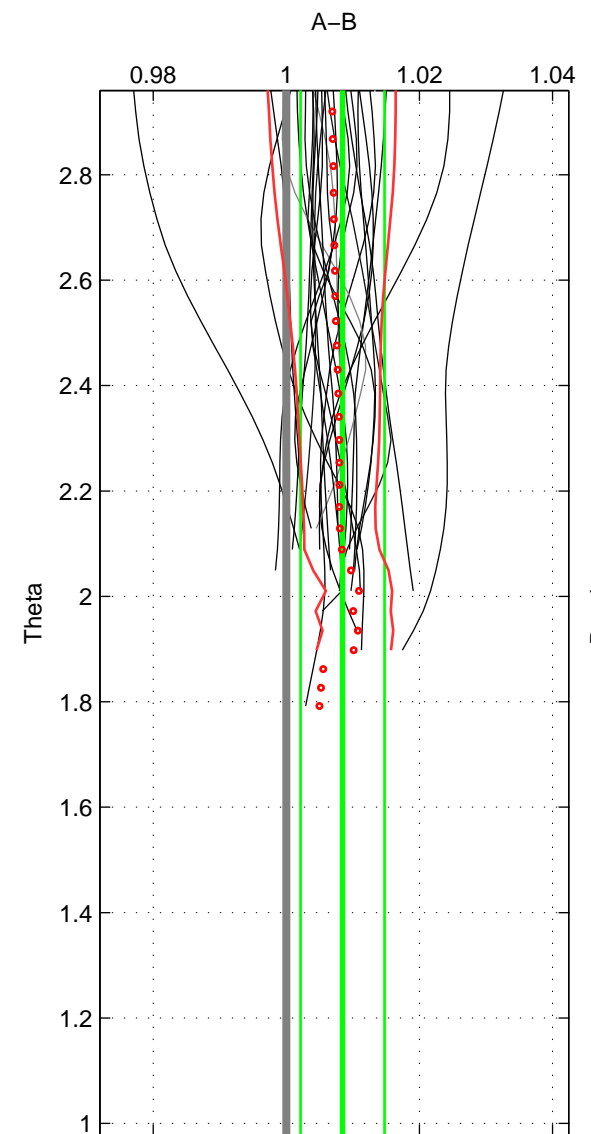

Cruise A (red). Date: Jul 2005 Cruisename: 669-49UF20050615  
 Cruise B (blue). Date: Jun 2007 Cruisename: 715-49UP20070606

\*\*\* "Favourite" values are means of spaces 1 2.

	Offset	O.StDev	Ratio	R.Stdev	Rating
SIGMA:	0.273	0.185	1.007	0.005	4
THETA:	0.332	0.249	1.008	0.006	4
DEPTH:	0.311	0.011	1.008	0.000	3
FAV.:	0.302	0.217	1.008	0.006	4

Profiles of A: 25  
 Profiles of B: 25  
 Diff profs : 26  
 WMoffset (A-B): 0.27333  
 WMoffset stdev: 0.18503  
 WMratio (A/B): 1.0071  
 WMratio stdev: 0.0049141

Quality (1-5): 4

Profiles of A: 25  
 Profiles of B: 25  
 Diff profs : 26  
 WMoffset (A-B): 0.33155  
 WMoffset stdev: 0.24869  
 WMratio (A/B): 1.0084  
 WMratio stdev: 0.0063139

Quality (1-5): 4

Profiles of A: 25  
 Profiles of B: 25  
 Diff profs : 26  
 WMoffset (A-B): 0.31136  
 WMoffset stdev: 0.010807  
 WMratio (A/B): 1.008  
 WMratio stdev: 0.00029414

Quality (1-5): 3

Please note that statistics are bad.