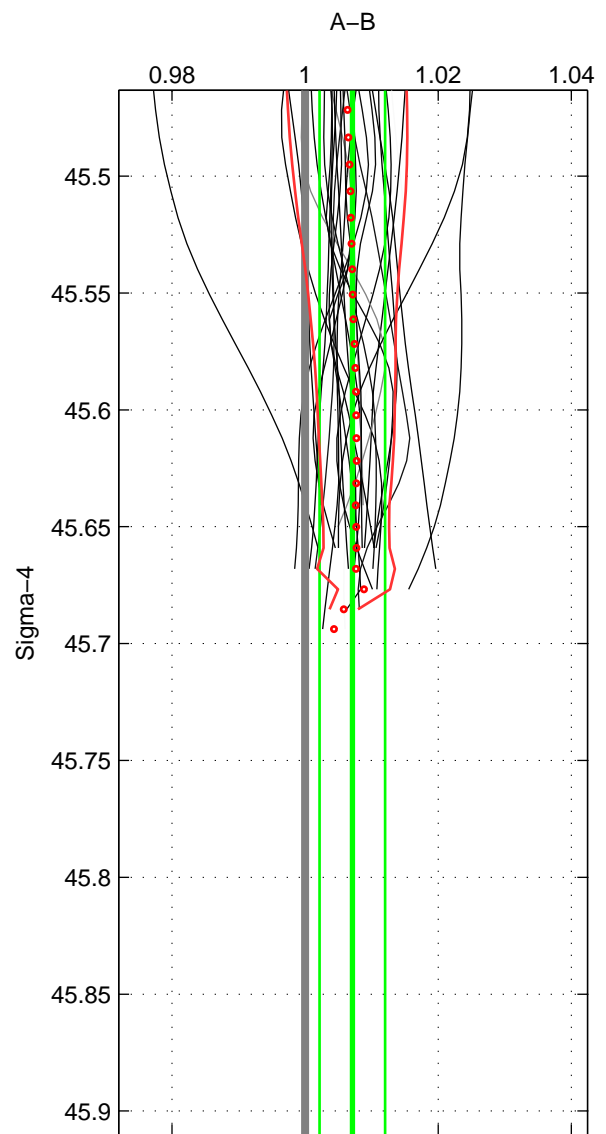

Cruise A (red). Date: Jul 2005 Cruisename: 669-49UF20050615  
 Cruise B (blue). Date: Jun 2007 Cruisename: 715-49UP20070606

\*\*\* "Favourite" values are means of spaces 1 2.

	Offset	O.StDev	Ratio	R.Stdev	Rating
SIGMA:	0.273	0.185	1.007	0.005	4
THETA:	0.332	0.249	1.008	0.006	4
DEPTH:	0.311	0.011	1.008	0.000	3
FAV.:	0.302	0.217	1.008	0.006	4

Profiles of A: 25  
 Profiles of B: 25  
 Diff profs : 26  
 WMoffset (A-B): 0.27333  
 WMoffset stdev: 0.18503  
 WMratio (A/B): 1.0071  
 WMratio stdev: 0.0049141

Quality (1-5): 4

Profiles of A: 25  
 Profiles of B: 25  
 Diff profs : 26  
 WMoffset (A-B): 0.33155  
 WMoffset stdev: 0.24869  
 WMratio (A/B): 1.0084  
 WMratio stdev: 0.0063139

Quality (1-5): 4

Profiles of A: 25  
 Profiles of B: 25  
 Diff profs : 26  
 WMoffset (A-B): 0.31136  
 WMoffset stdev: 0.010807  
 WMratio (A/B): 1.008  
 WMratio stdev: 0.00029414

Quality (1-5): 3

Please note that statistics are bad.