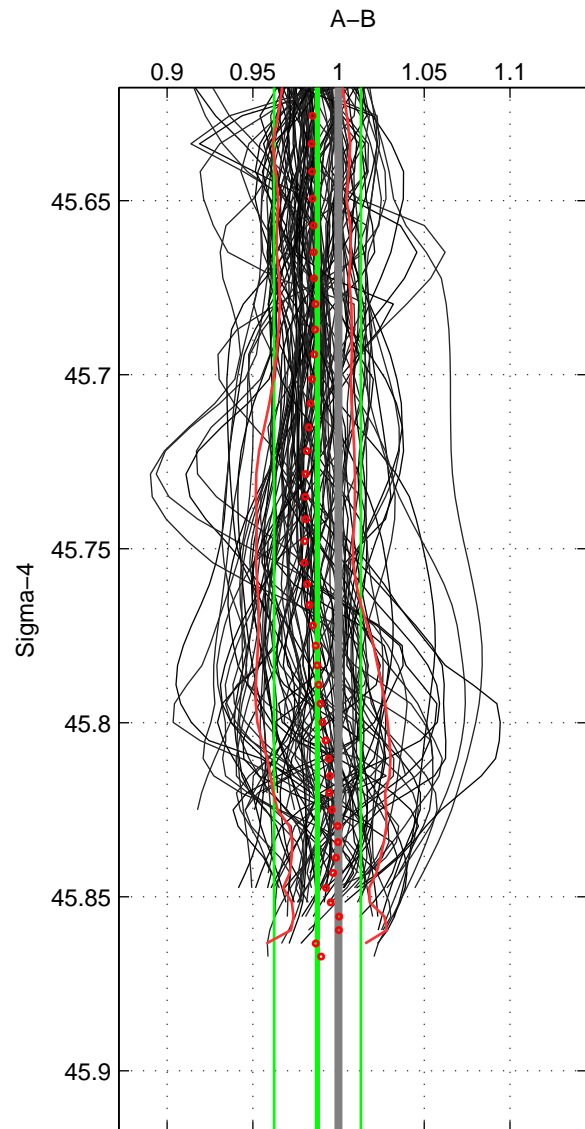

Cruise A (red). Date: Jul 1990 Cruisename: 296-64TR19900714

Cruise B (blue). Date: Apr 1991 Cruisename: 297-64TR19910408

*** "Favourite" values are means of spaces 1 2 3.

	Offset	O.StDev	Ratio	R.Stdev	Rating
SIGMA:	-0.208	0.420	0.988	0.025	4
THETA:	-0.195	0.447	0.989	0.027	4
DEPTH:	-0.394	0.356	0.976	0.021	4
FAV. :	-0.266	0.407	0.984	0.025	4

Profiles of A: 38
 Profiles of B: 37
 Diff profs : 100
 WMoffset (A-B): -0.20791
 WMoffset stdev: 0.41959
 WMratio (A/B): 0.98772
 WMratio stdev: 0.025338

Quality (1-5): 4

Profiles of A: 38
 Profiles of B: 37
 Diff profs : 100
 WMoffset (A-B): -0.1952
 WMoffset stdev: 0.4467
 WMratio (A/B): 0.98859
 WMratio stdev: 0.027104

Quality (1-5): 4

Profiles of A: 38
 Profiles of B: 37
 Diff profs : 100
 WMoffset (A-B): -0.39377
 WMoffset stdev: 0.35613
 WMratio (A/B): 0.97648
 WMratio stdev: 0.021217

Quality (1-5): 4