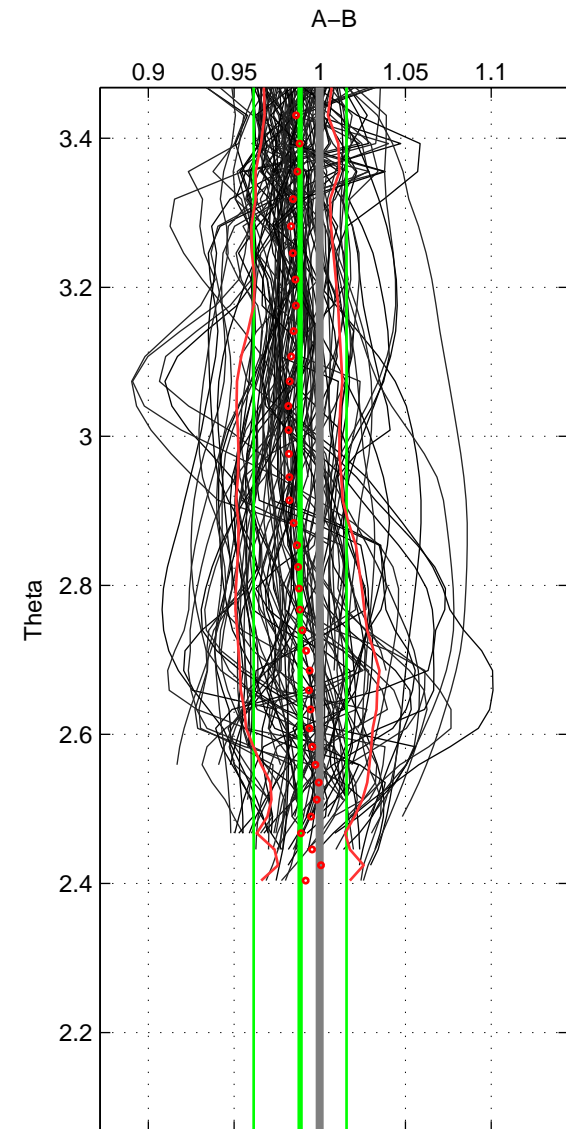

Cruise A (red). Date: Jul 1990 Cruisename: 296-64TR19900714

Cruise B (blue). Date: Apr 1991 Cruisename: 297-64TR19910408

*** "Favourite" values are means of spaces 1 2 3.

	Offset	O.StDev	Ratio	R.Stdev	Rating
SIGMA:	-0.208	0.420	0.988	0.025	4
THETA:	-0.195	0.447	0.989	0.027	4
DEPTH:	-0.394	0.356	0.976	0.021	4
FAV. :	-0.266	0.407	0.984	0.025	4

Profiles of A: 38
 Profiles of B: 37
 Diff profs : 100
 WMoffset (A-B): -0.20791
 WMoffset stdev: 0.41959
 WMratio (A/B): 0.98772
 WMratio stdev: 0.025338

Quality (1-5): 4

Profiles of A: 38
 Profiles of B: 37
 Diff profs : 100
 WMoffset (A-B): -0.1952
 WMoffset stdev: 0.4467
 WMratio (A/B): 0.98859
 WMratio stdev: 0.027104

Quality (1-5): 4

Profiles of A: 38
 Profiles of B: 37
 Diff profs : 100
 WMoffset (A-B): -0.39377
 WMoffset stdev: 0.35613
 WMratio (A/B): 0.97648
 WMratio stdev: 0.021217

Quality (1-5): 4