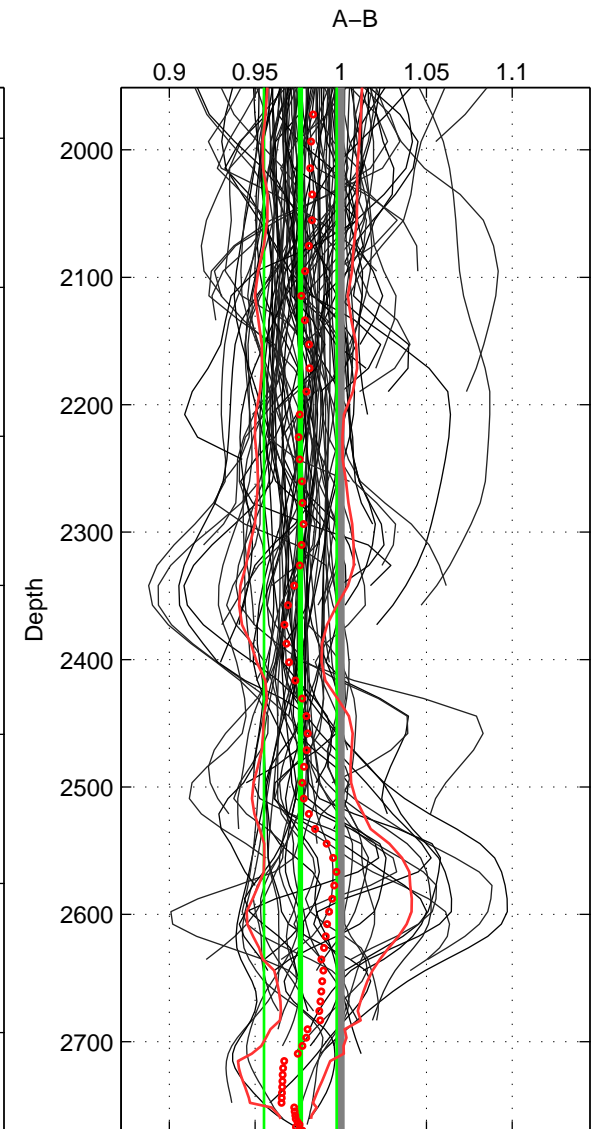

Cruise A (red). Date: Jul 1990 Cruisename: 296-64TR19900714

Cruise B (blue). Date: Apr 1991 Cruisename: 297-64TR19910408

*** "Favourite" values are means of spaces 1 2 3.

	Offset	O.StDev	Ratio	R.Stdev	Rating
SIGMA:	-0.208	0.420	0.988	0.025	4
THETA:	-0.195	0.447	0.989	0.027	4
DEPTH:	-0.394	0.356	0.976	0.021	4
FAV. :	-0.266	0.407	0.984	0.025	4

Profiles of A: 38
 Profiles of B: 37
 Diff profs : 100
 WMoffset (A-B): -0.20791
 WMoffset stdev: 0.41959
 WMratio (A/B): 0.98772
 WMratio stdev: 0.025338

Quality (1-5): 4

Profiles of A: 38
 Profiles of B: 37
 Diff profs : 100
 WMoffset (A-B): -0.1952
 WMoffset stdev: 0.4467
 WMratio (A/B): 0.98859
 WMratio stdev: 0.027104

Quality (1-5): 4

Profiles of A: 38
 Profiles of B: 37
 Diff profs : 100
 WMoffset (A-B): -0.39377
 WMoffset stdev: 0.35613
 WMratio (A/B): 0.97648
 WMratio stdev: 0.021217

Quality (1-5): 4