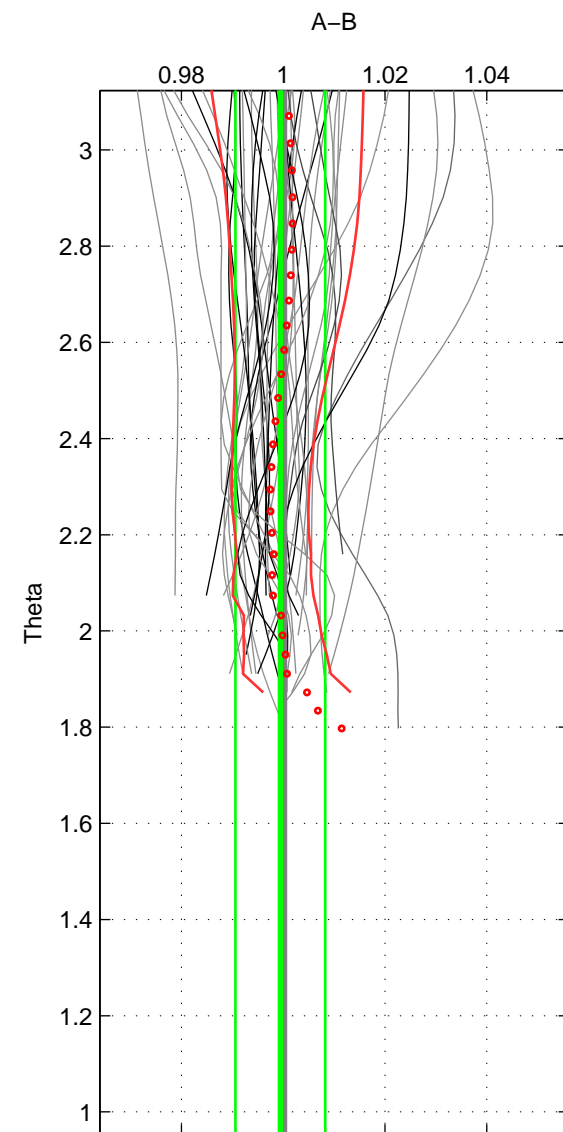

Cruise A (red). Date: Jul 2003 Cruisename: 662-49UF20030625

Cruise B (blue). Date: Nov 2001 Cruisename: 695-49UP20011010

\*\*\* "Favourite" values are those of space 2.

	Offset	O.StDev	Ratio	R.Stdev	Rating
SIGMA:	-0.021	0.306	0.999	0.007	4
THETA:	-0.023	0.354	0.999	0.009	5
DEPTH:	0.052	0.062	1.001	0.002	3
FAV.:	-0.023	0.354	0.999	0.009	5

Profiles of A: 42  
 Profiles of B: 3  
 Diff profs : 7  
 WMoffset (A-B): -0.021376  
 WMoffset stdev: 0.30642  
 WMratio (A/B): 0.99947  
 WMratio stdev: 0.0073

Quality (1-5): 4

Profiles of A: 42  
 Profiles of B: 16  
 Diff profs : 40  
 WMoffset (A-B): -0.022818  
 WMoffset stdev: 0.35413  
 WMratio (A/B): 0.99942  
 WMratio stdev: 0.0088205

Quality (1-5): 5

Profiles of A: 42  
 Profiles of B: 16  
 Diff profs : 40  
 WMoffset (A-B): 0.05191  
 WMoffset stdev: 0.061573  
 WMratio (A/B): 1.0012  
 WMratio stdev: 0.0015048

Quality (1-5): 3

Please note that statistics are bad.