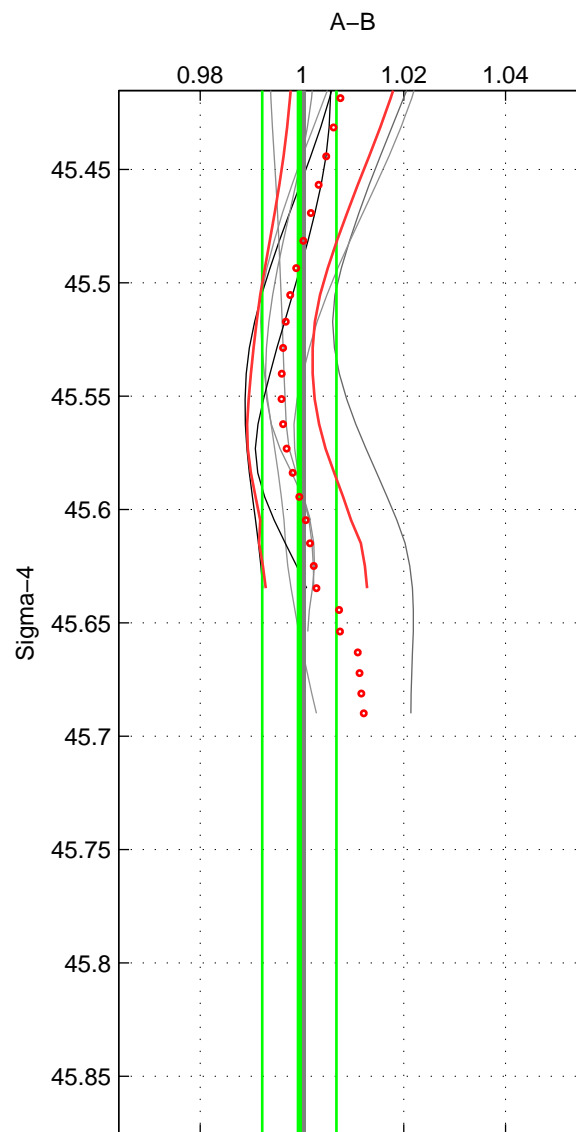

Cruise A (red). Date: Jul 2003 Cruisename: 662-49UF20030625

Cruise B (blue). Date: Nov 2001 Cruisename: 695-49UP20011010

\*\*\* "Favourite" values are those of space 2.

	Offset	O.StDev	Ratio	R.Stdev	Rating
SIGMA:	-0.021	0.306	0.999	0.007	4
THETA:	-0.023	0.354	0.999	0.009	5
DEPTH:	0.052	0.062	1.001	0.002	3
FAV.:	-0.023	0.354	0.999	0.009	5

Profiles of A: 42  
 Profiles of B: 3  
 Diff profs : 7  
 WMoffset (A-B): -0.021376  
 WMoffset stdev: 0.30642  
 WMratio (A/B): 0.99947  
 WMratio stdev: 0.0073

Quality (1-5): 4

Profiles of A: 42  
 Profiles of B: 16  
 Diff profs : 40  
 WMoffset (A-B): -0.022818  
 WMoffset stdev: 0.35413  
 WMratio (A/B): 0.99942  
 WMratio stdev: 0.0088205

Quality (1-5): 5

Profiles of A: 42  
 Profiles of B: 16  
 Diff profs : 40  
 WMoffset (A-B): 0.05191  
 WMoffset stdev: 0.061573  
 WMratio (A/B): 1.0012  
 WMratio stdev: 0.0015048

Quality (1-5): 3

Please note that statistics are bad.