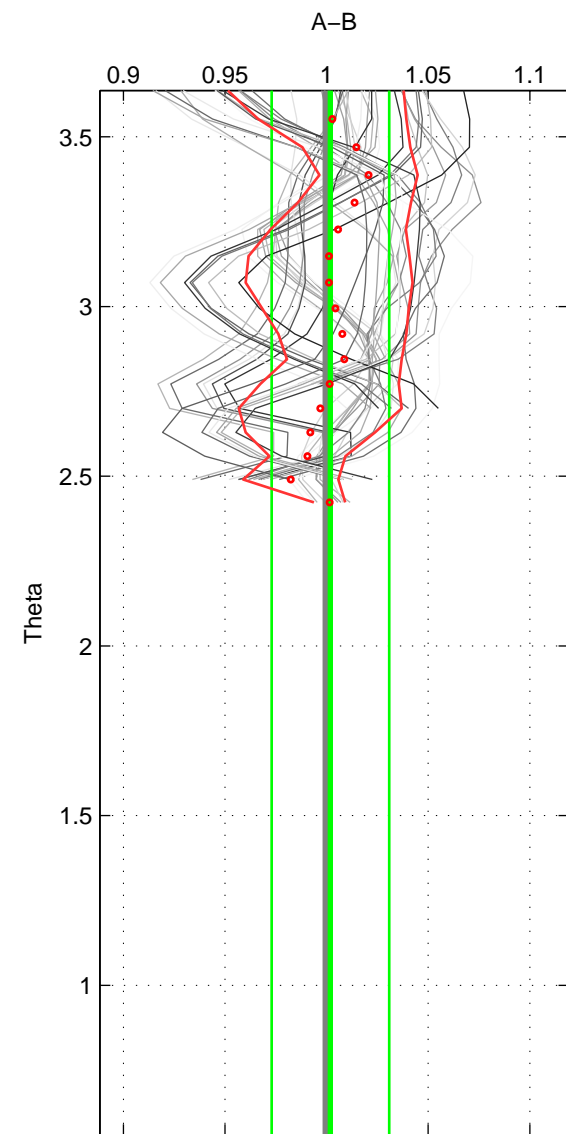

Cruise A (red). Date: Mar 2002 Cruisename: 213-29HE20020304

Cruise B (blue). Date: Jul 2003 Cruisename: 253-33RO20030604

\*\*\* "Favourite" values are means of spaces 1 2 3.

	Offset	O.StDev	Ratio	R.Stdev	Rating
SIGMA:	-0.029	0.491	0.999	0.023	3
THETA:	0.041	0.609	1.002	0.029	3
DEPTH:	-0.046	0.641	0.998	0.030	3
FAV. :	-0.011	0.580	0.999	0.028	3

Profiles of A: 6  
 Profiles of B: 41  
 Diff profs : 41  
 WMoffset (A-B): -0.028919  
 WMoffset stdev: 0.49068  
 WMratio (A/B): 0.99857  
 WMratio stdev: 0.023146

Quality (1-5): 3

Profiles of A: 6  
 Profiles of B: 41  
 Diff profs : 41  
 WMoffset (A-B): 0.040929  
 WMoffset stdev: 0.60852  
 WMratio (A/B): 1.0019  
 WMratio stdev: 0.028958

Quality (1-5): 3

Profiles of A: 6  
 Profiles of B: 41  
 Diff profs : 41  
 WMoffset (A-B): -0.046119  
 WMoffset stdev: 0.64053  
 WMratio (A/B): 0.9978  
 WMratio stdev: 0.030454

Quality (1-5): 3