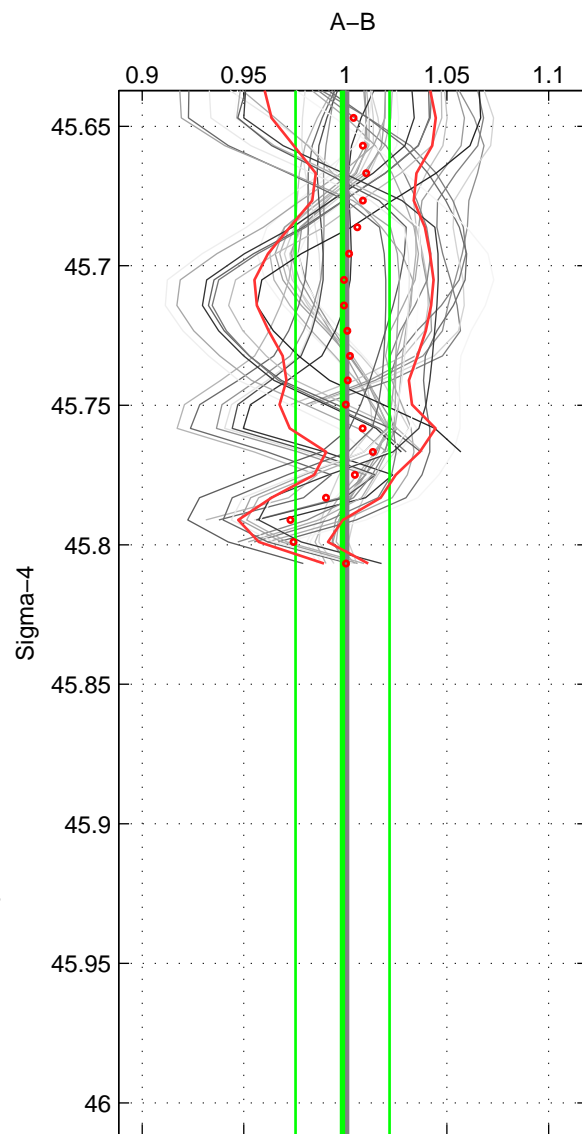

Cruise A (red). Date: Mar 2002 Cruisename: 213-29HE20020304

Cruise B (blue). Date: Jul 2003 Cruisename: 253-33RO20030604

\*\*\* "Favourite" values are means of spaces 1 2 3.

	Offset	O.StDev	Ratio	R.Stdev	Rating
SIGMA:	-0.029	0.491	0.999	0.023	3
THETA:	0.041	0.609	1.002	0.029	3
DEPTH:	-0.046	0.641	0.998	0.030	3
FAV. :	-0.011	0.580	0.999	0.028	3

Profiles of A: 6  
 Profiles of B: 41  
 Diff profs : 41  
 WMoffset (A-B): -0.028919  
 WMoffset stdev: 0.49068  
 WMratio (A/B): 0.99857  
 WMratio stdev: 0.023146

Quality (1-5): 3

Profiles of A: 6  
 Profiles of B: 41  
 Diff profs : 41  
 WMoffset (A-B): 0.040929  
 WMoffset stdev: 0.60852  
 WMratio (A/B): 1.0019  
 WMratio stdev: 0.028958

Quality (1-5): 3

Profiles of A: 6  
 Profiles of B: 41  
 Diff profs : 41  
 WMoffset (A-B): -0.046119  
 WMoffset stdev: 0.64053  
 WMratio (A/B): 0.9978  
 WMratio stdev: 0.030454

Quality (1-5): 3