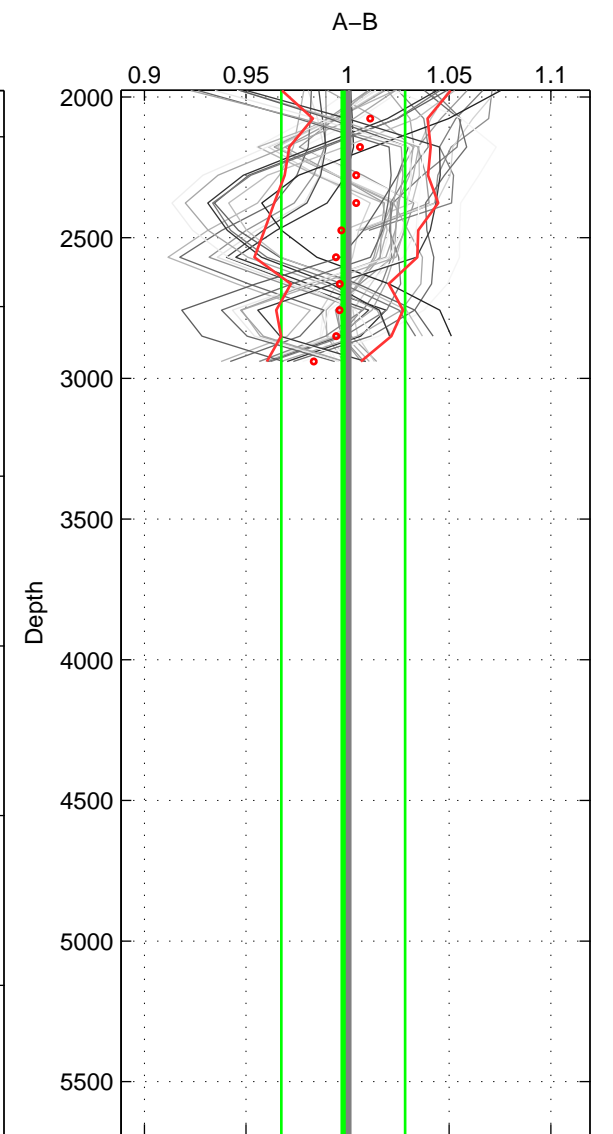

Cruise A (red). Date: Mar 2002 Cruisename: 213-29HE20020304

Cruise B (blue). Date: Jul 2003 Cruisename: 253-33RO20030604

\*\*\* "Favourite" values are means of spaces 1 2 3.

	Offset	O.StDev	Ratio	R.Stdev	Rating
SIGMA:	-0.029	0.491	0.999	0.023	3
THETA:	0.041	0.609	1.002	0.029	3
DEPTH:	-0.046	0.641	0.998	0.030	3
FAV. :	-0.011	0.580	0.999	0.028	3

Profiles of A: 6  
 Profiles of B: 41  
 Diff profs : 41  
 WMoffset (A-B): -0.028919  
 WMoffset stdev: 0.49068  
 WMratio (A/B): 0.99857  
 WMratio stdev: 0.023146

Quality (1-5): 3

Profiles of A: 6  
 Profiles of B: 41  
 Diff profs : 41  
 WMoffset (A-B): 0.040929  
 WMoffset stdev: 0.60852  
 WMratio (A/B): 1.0019  
 WMratio stdev: 0.028958

Quality (1-5): 3

Profiles of A: 6  
 Profiles of B: 41  
 Diff profs : 41  
 WMoffset (A-B): -0.046119  
 WMoffset stdev: 0.64053  
 WMratio (A/B): 0.9978  
 WMratio stdev: 0.030454

Quality (1-5): 3