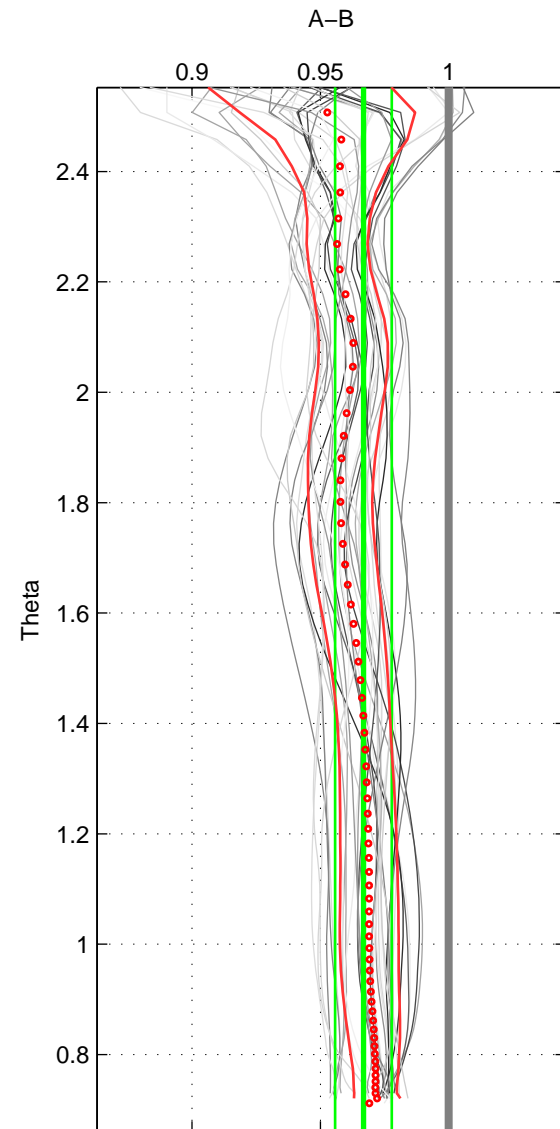

Cruise A (red). Date: Mar 2010 Cruisename: 256-33RO20100308

Cruise B (blue). Date: Jan 1993 Cruisename: 313-74DI19921222

\*\*\* "Favourite" values are means of spaces 1 2 3.

	Offset	O.StDev	Ratio	R.Stdev	Rating
SIGMA:	-1.000	0.343	0.966	0.011	5
THETA:	-0.980	0.334	0.967	0.011	5
DEPTH:	-1.084	0.300	0.964	0.009	5
FAV. :	-1.021	0.326	0.966	0.011	5

Profiles of A: 8  
 Profiles of B: 6  
 Diff profs : 34  
 WMoffset (A-B): -0.99996  
 WMoffset stdev: 0.34301  
 WMratio (A/B): 0.96597  
 WMratio stdev: 0.011319

Quality (1-5): 5

Profiles of A: 8  
 Profiles of B: 6  
 Diff profs : 34  
 WMoffset (A-B): -0.98019  
 WMoffset stdev: 0.3337  
 WMratio (A/B): 0.96678  
 WMratio stdev: 0.010998

Quality (1-5): 5

Profiles of A: 8  
 Profiles of B: 6  
 Diff profs : 34  
 WMoffset (A-B): -1.0842  
 WMoffset stdev: 0.30008  
 WMratio (A/B): 0.96434  
 WMratio stdev: 0.0094306

Quality (1-5): 5