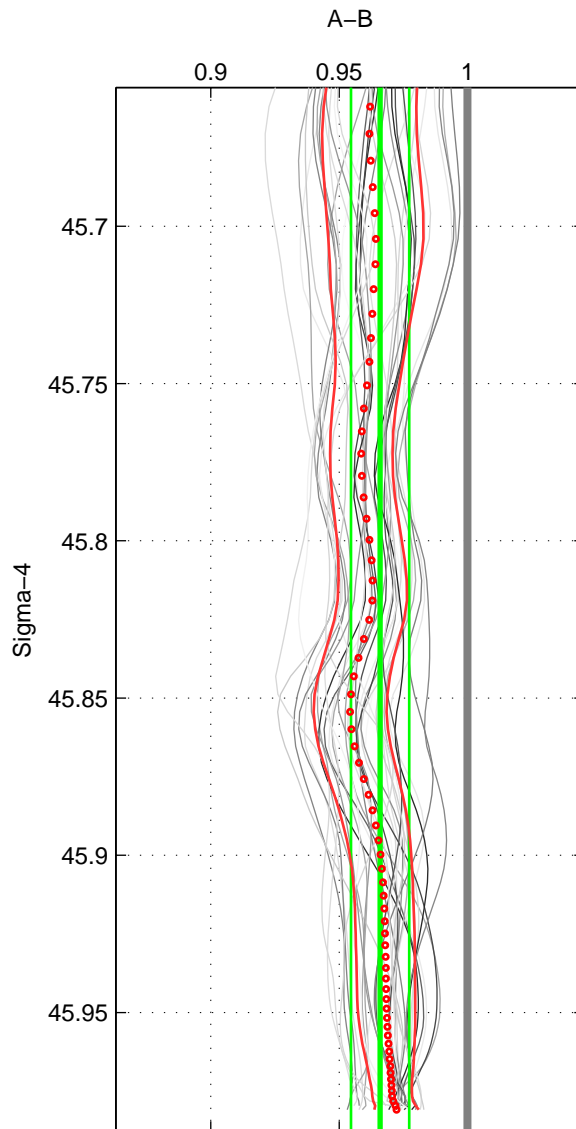

Cruise A (red). Date: Mar 2010 Cruisename: 256-33RO20100308

Cruise B (blue). Date: Jan 1993 Cruisename: 313-74DI19921222

\*\*\* "Favourite" values are means of spaces 1 2 3.

	Offset	O.StDev	Ratio	R.Stdev	Rating
SIGMA:	-1.000	0.343	0.966	0.011	5
THETA:	-0.980	0.334	0.967	0.011	5
DEPTH:	-1.084	0.300	0.964	0.009	5
FAV. :	-1.021	0.326	0.966	0.011	5

Profiles of A: 8  
 Profiles of B: 6  
 Diff profs : 34  
 WMoffset (A-B): -0.99996  
 WMoffset stdev: 0.34301  
 WMratio (A/B): 0.96597  
 WMratio stdev: 0.011319

Quality (1-5): 5

Profiles of A: 8  
 Profiles of B: 6  
 Diff profs : 34  
 WMoffset (A-B): -0.98019  
 WMoffset stdev: 0.3337  
 WMratio (A/B): 0.96678  
 WMratio stdev: 0.010998

Quality (1-5): 5

Profiles of A: 8  
 Profiles of B: 6  
 Diff profs : 34  
 WMoffset (A-B): -1.0842  
 WMoffset stdev: 0.30008  
 WMratio (A/B): 0.96434  
 WMratio stdev: 0.0094306

Quality (1-5): 5