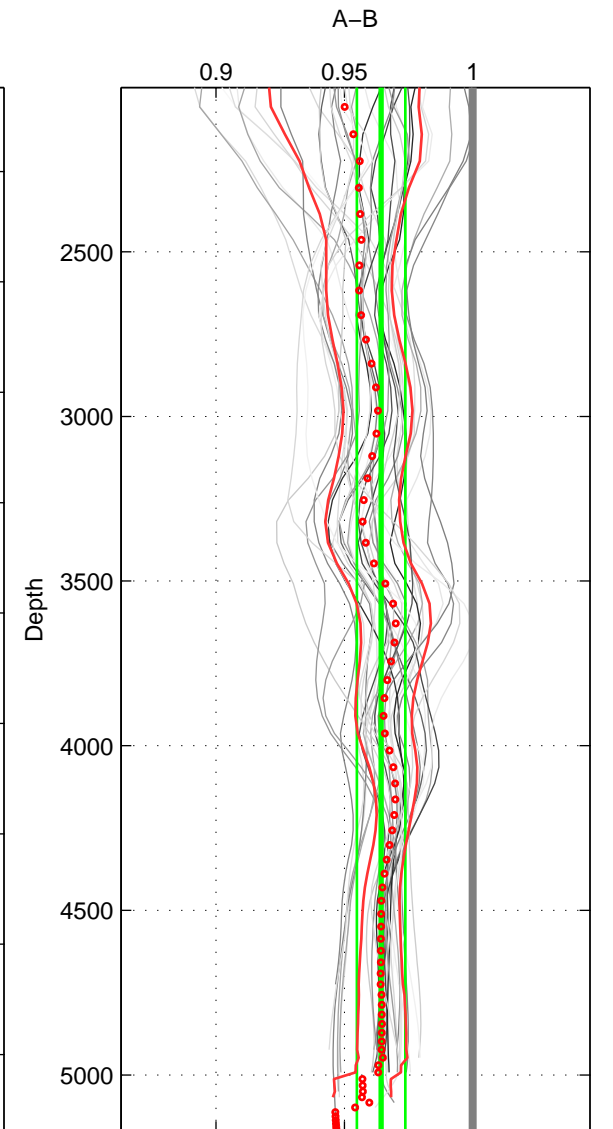

Cruise A (red). Date: Mar 2010 Cruisename: 256-33RO20100308

Cruise B (blue). Date: Jan 1993 Cruisename: 313-74DI19921222

\*\*\* "Favourite" values are means of spaces 1 2 3.

	Offset	O.StDev	Ratio	R.Stdev	Rating
SIGMA:	-1.000	0.343	0.966	0.011	5
THETA:	-0.980	0.334	0.967	0.011	5
DEPTH:	-1.084	0.300	0.964	0.009	5
FAV. :	-1.021	0.326	0.966	0.011	5

Profiles of A: 8  
 Profiles of B: 6  
 Diff profs : 34  
 WMoffset (A-B): -0.99996  
 WMoffset stdev: 0.34301  
 WMratio (A/B): 0.96597  
 WMratio stdev: 0.011319

Quality (1-5): 5

Profiles of A: 8  
 Profiles of B: 6  
 Diff profs : 34  
 WMoffset (A-B): -0.98019  
 WMoffset stdev: 0.3337  
 WMratio (A/B): 0.96678  
 WMratio stdev: 0.010998

Quality (1-5): 5

Profiles of A: 8  
 Profiles of B: 6  
 Diff profs : 34  
 WMoffset (A-B): -1.0842  
 WMoffset stdev: 0.30008  
 WMratio (A/B): 0.96434  
 WMratio stdev: 0.0094306

Quality (1-5): 5