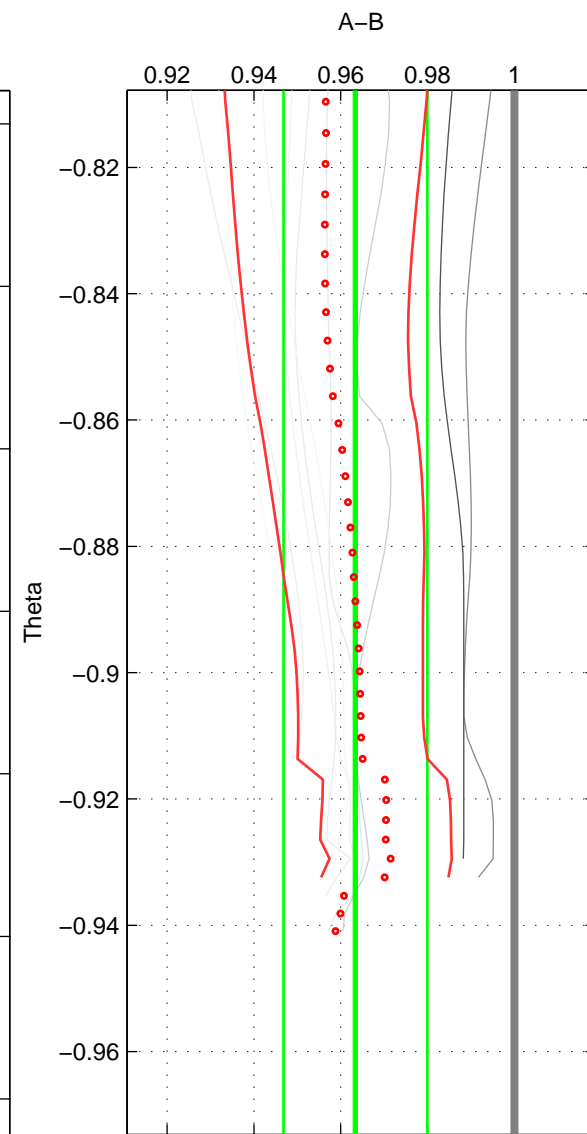

Cruise A (red). Date: Jul 1984 Cruisename: 1-06AQ19840719

Cruise B (blue). Date: Sep 1991 Cruisename: 106-77DN19910726

\*\*\* "Favourite" values are means of spaces 1 2.

	Offset	O.StDev	Ratio	R.Stdev	Rating
SIGMA:	-0.541	0.199	0.963	0.013	4
THETA:	-0.541	0.247	0.963	0.017	4
DEPTH:	-0.615	0.081	0.958	0.005	3
FAV.:	-0.541	0.223	0.963	0.015	4

Profiles of A: 3  
 Profiles of B: 7  
 Diff profs : 9  
 WMoffset (A-B): -0.54124  
 WMoffset stdev: 0.19893  
 WMratio (A/B): 0.96339  
 WMratio stdev: 0.013249

Quality (1-5): 4

Profiles of A: 3  
 Profiles of B: 7  
 Diff profs : 9  
 WMoffset (A-B): -0.54116  
 WMoffset stdev: 0.24669  
 WMratio (A/B): 0.96338  
 WMratio stdev: 0.016555

Quality (1-5): 4

Profiles of A: 3  
 Profiles of B: 7  
 Diff profs : 9  
 WMoffset (A-B): -0.61533  
 WMoffset stdev: 0.080827  
 WMratio (A/B): 0.9584  
 WMratio stdev: 0.0052264

Quality (1-5): 3