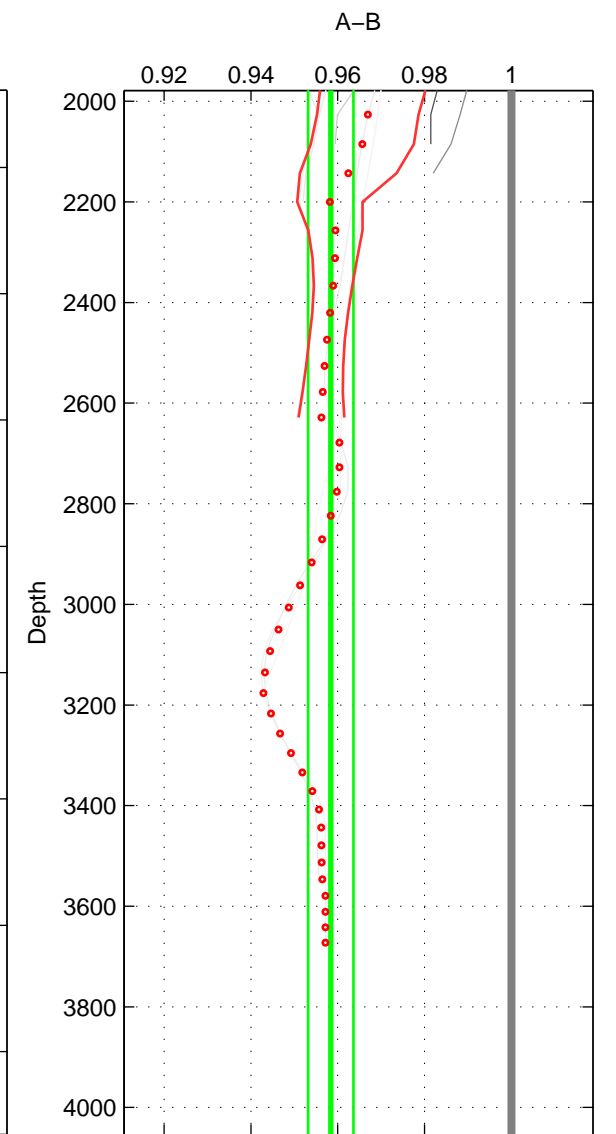

Cruise A (red). Date: Jul 1984 Cruisename: 1-06AQ19840719

Cruise B (blue). Date: Sep 1991 Cruisename: 106-77DN19910726

\*\*\* "Favourite" values are means of spaces 1 2.

	Offset	O.StDev	Ratio	R.Stdev	Rating
SIGMA:	-0.541	0.199	0.963	0.013	4
THETA:	-0.541	0.247	0.963	0.017	4
DEPTH:	-0.615	0.081	0.958	0.005	3
FAV.:	-0.541	0.223	0.963	0.015	4

Profiles of A: 3  
 Profiles of B: 7  
 Diff profs : 9  
 WMoffset (A-B): -0.54124  
 WMoffset stdev: 0.19893  
 WMratio (A/B): 0.96339  
 WMratio stdev: 0.013249

Quality (1-5): 4

Profiles of A: 3  
 Profiles of B: 7  
 Diff profs : 9  
 WMoffset (A-B): -0.54116  
 WMoffset stdev: 0.24669  
 WMratio (A/B): 0.96338  
 WMratio stdev: 0.016555

Quality (1-5): 4

Profiles of A: 3  
 Profiles of B: 7  
 Diff profs : 9  
 WMoffset (A-B): -0.61533  
 WMoffset stdev: 0.080827  
 WMratio (A/B): 0.9584  
 WMratio stdev: 0.0052264

Quality (1-5): 3