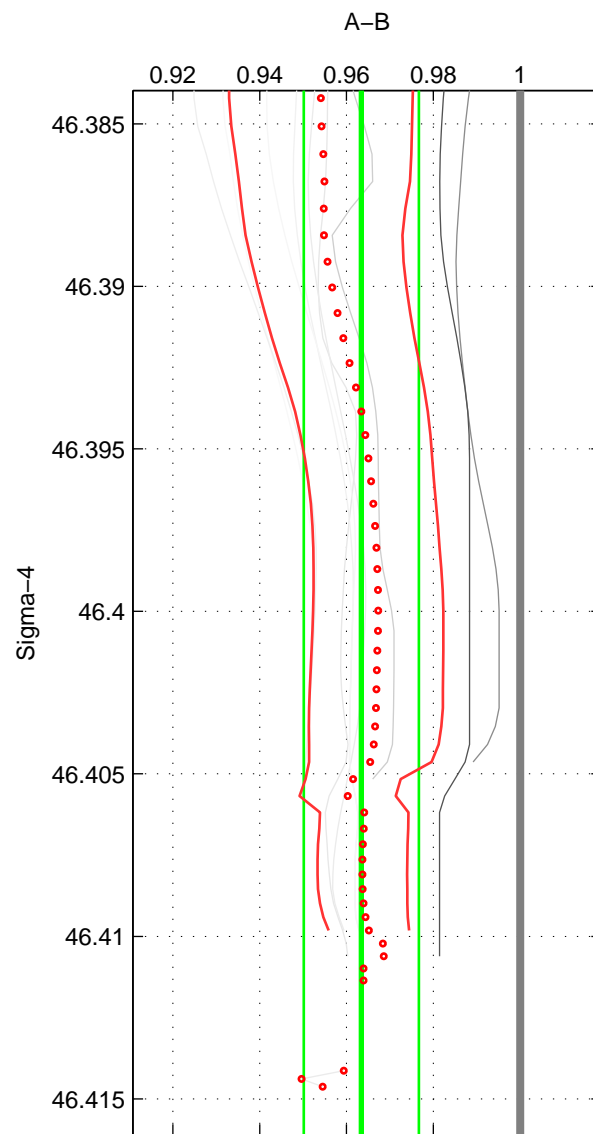

Cruise A (red). Date: Jul 1984 Cruisename: 1-06AQ19840719

Cruise B (blue). Date: Sep 1991 Cruisename: 106-77DN19910726

\*\*\* "Favourite" values are means of spaces 1 2.

	Offset	O.StDev	Ratio	R.Stdev	Rating
SIGMA:	-0.541	0.199	0.963	0.013	4
THETA:	-0.541	0.247	0.963	0.017	4
DEPTH:	-0.615	0.081	0.958	0.005	3
FAV.:	-0.541	0.223	0.963	0.015	4

Profiles of A: 3  
 Profiles of B: 7  
 Diff profs : 9  
 WMoffset (A-B): -0.54124  
 WMoffset stdev: 0.19893  
 WMratio (A/B): 0.96339  
 WMratio stdev: 0.013249

Quality (1-5): 4

Profiles of A: 3  
 Profiles of B: 7  
 Diff profs : 9  
 WMoffset (A-B): -0.54116  
 WMoffset stdev: 0.24669  
 WMratio (A/B): 0.96338  
 WMratio stdev: 0.016555

Quality (1-5): 4

Profiles of A: 3  
 Profiles of B: 7  
 Diff profs : 9  
 WMoffset (A-B): -0.61533  
 WMoffset stdev: 0.080827  
 WMratio (A/B): 0.9584  
 WMratio stdev: 0.0052264

Quality (1-5): 3