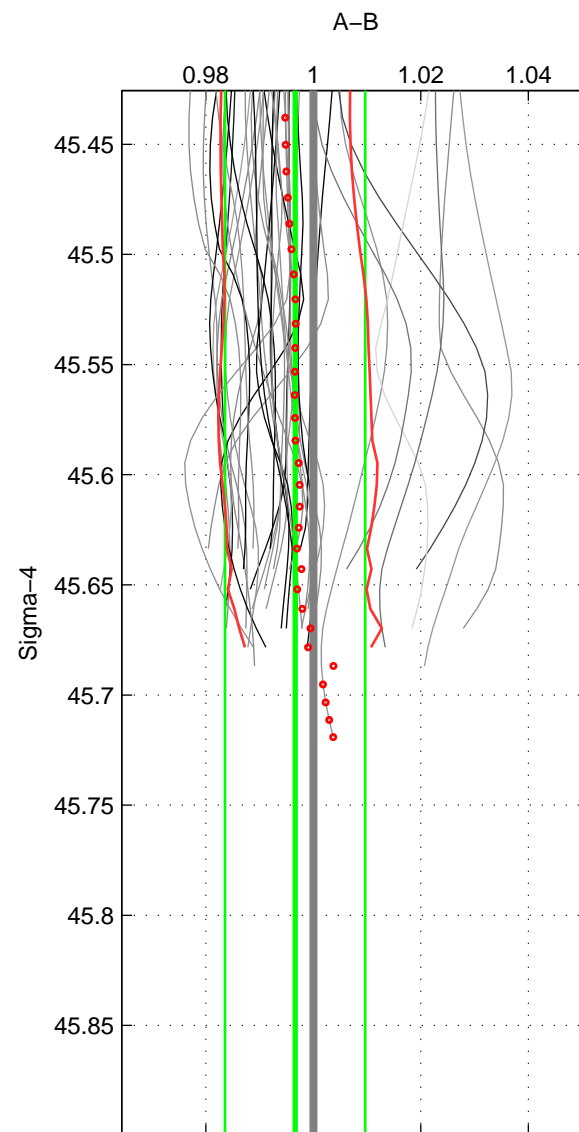

Cruise A (red). Date: Oct 1998 Cruisename: 686-49UP19980916
 Cruise B (blue). Date: May 2000 Cruisename: 689-49UP20000420

*** "Favourite" values are those of space 1.

	Offset	O.StDev	Ratio	R.Stdev	Rating
SIGMA:	-0.151	0.540	0.997	0.013	5
THETA:	-0.188	0.491	0.996	0.012	4
DEPTH:	-0.256	0.031	0.994	0.001	3
FAV. :	-0.151	0.540	0.997	0.013	5

Profiles of A: 14
 Profiles of B: 16
 Diff profs : 39
 WMoffset (A-B): -0.15119
 WMoffset stdev: 0.53994
 WMratio (A/B): 0.9966
 WMratio stdev: 0.013048

Quality (1-5): 5

Profiles of A: 14
 Profiles of B: 16
 Diff profs : 39
 WMoffset (A-B): -0.18786
 WMoffset stdev: 0.49054
 WMratio (A/B): 0.99568
 WMratio stdev: 0.011891

Quality (1-5): 4

Profiles of A: 14
 Profiles of B: 16
 Diff profs : 39
 WMoffset (A-B): -0.25585
 WMoffset stdev: 0.030502
 WMratio (A/B): 0.99415
 WMratio stdev: 0.0007629

Quality (1-5): 3

Please note that statistics are bad.