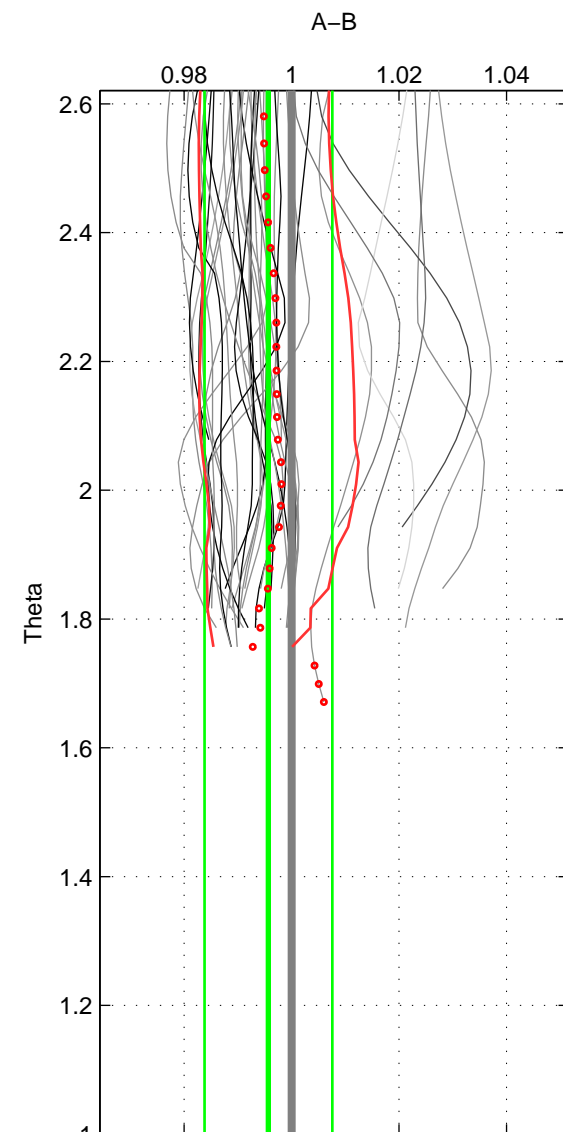

Cruise A (red). Date: Oct 1998 Cruisename: 686-49UP19980916
 Cruise B (blue). Date: May 2000 Cruisename: 689-49UP20000420

*** "Favourite" values are those of space 1.

	Offset	O.StDev	Ratio	R.Stdev	Rating
SIGMA:	-0.151	0.540	0.997	0.013	5
THETA:	-0.188	0.491	0.996	0.012	4
DEPTH:	-0.256	0.031	0.994	0.001	3
FAV. :	-0.151	0.540	0.997	0.013	5

Profiles of A: 14
 Profiles of B: 16
 Diff profs : 39
 WMoffset (A-B): -0.15119
 WMoffset stdev: 0.53994
 WMratio (A/B): 0.9966
 WMratio stdev: 0.013048

Quality (1-5): 5

Profiles of A: 14
 Profiles of B: 16
 Diff profs : 39
 WMoffset (A-B): -0.18786
 WMoffset stdev: 0.49054
 WMratio (A/B): 0.99568
 WMratio stdev: 0.011891

Quality (1-5): 4

Profiles of A: 14
 Profiles of B: 16
 Diff profs : 39
 WMoffset (A-B): -0.25585
 WMoffset stdev: 0.030502
 WMratio (A/B): 0.99415
 WMratio stdev: 0.0007629

Quality (1-5): 3

Please note that statistics are bad.