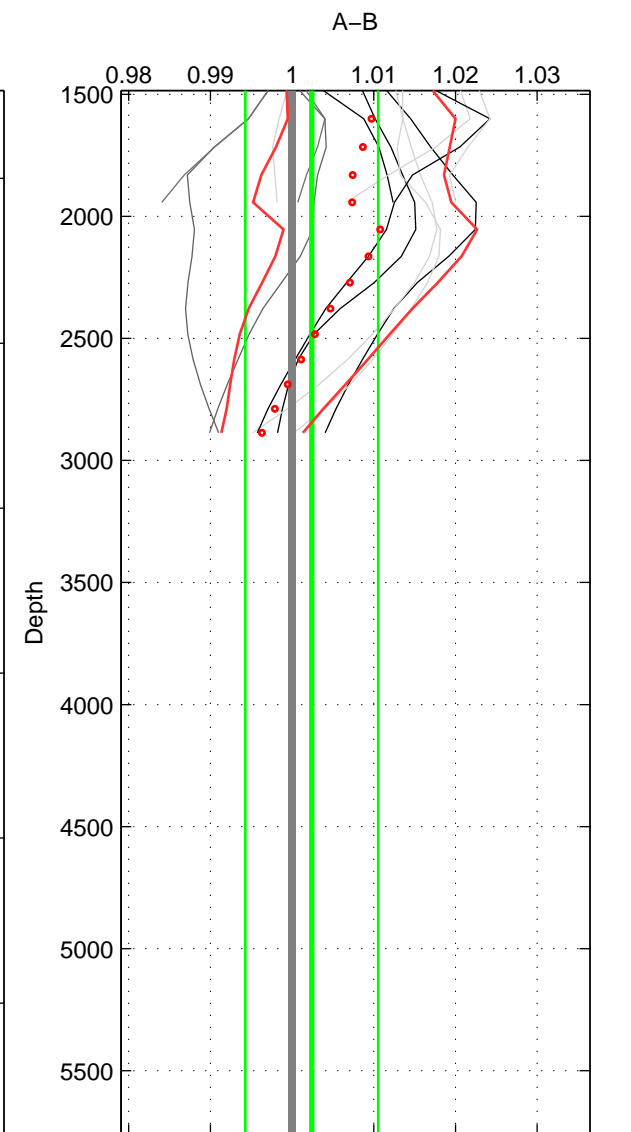

Cruise A (red). Date: Jun 2000 Cruisename: 572-49HO20000621

Cruise B (blue). Date: Jun 2001 Cruisename: 591-49NZ20010604

*** "Favourite" values are means of spaces 1 2.

	Offset	O.StDev	Ratio	R.Stdev	Rating
SIGMA:	0.157	0.229	1.004	0.006	4
THETA:	0.089	0.239	1.002	0.006	4
DEPTH:	0.088	0.317	1.002	0.008	3
FAV.:	0.123	0.234	1.003	0.006	4

Profiles of A: 5
 Profiles of B: 9
 Diff profs : 13
 WMoffset (A-B): 0.15691
 WMoffset stdev: 0.22865
 WMratio (A/B): 1.0041
 WMratio stdev: 0.0058133

Quality (1-5): 4

Profiles of A: 5
 Profiles of B: 9
 Diff profs : 13
 WMoffset (A-B): 0.089474
 WMoffset stdev: 0.23925
 WMratio (A/B): 1.0024
 WMratio stdev: 0.0061044

Quality (1-5): 4

Profiles of A: 5
 Profiles of B: 9
 Diff profs : 13
 WMoffset (A-B): 0.087998
 WMoffset stdev: 0.31734
 WMratio (A/B): 1.0024
 WMratio stdev: 0.008126

Quality (1-5): 3