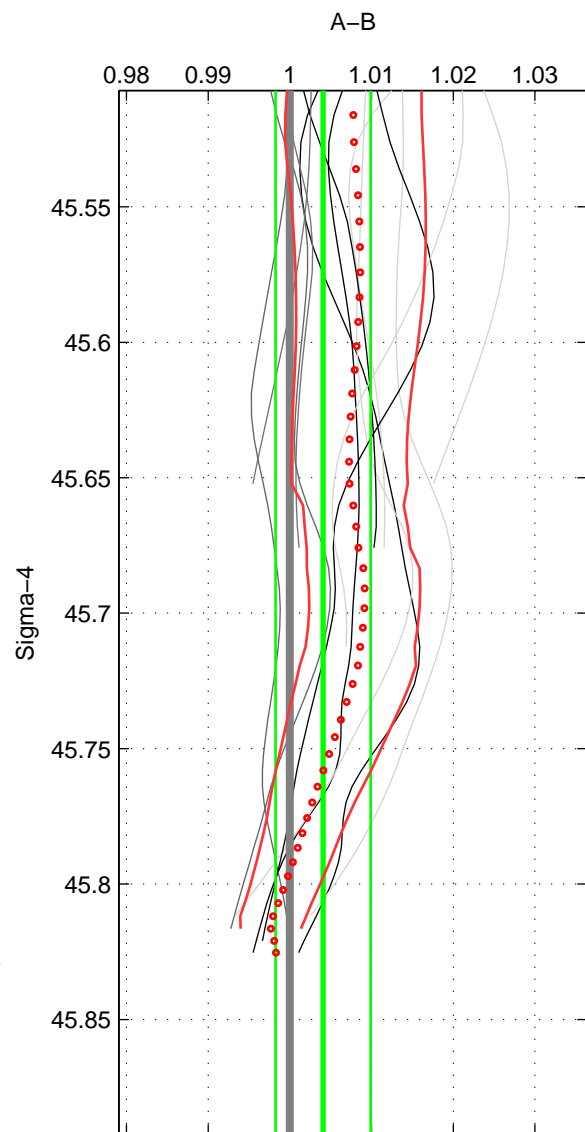

Cruise A (red). Date: Jun 2000 Cruisename: 572-49HO20000621

Cruise B (blue). Date: Jun 2001 Cruisename: 591-49NZ20010604

*** "Favourite" values are means of spaces 1 2.

	Offset	O.StDev	Ratio	R.Stdev	Rating
SIGMA:	0.157	0.229	1.004	0.006	4
THETA:	0.089	0.239	1.002	0.006	4
DEPTH:	0.088	0.317	1.002	0.008	3
FAV.:	0.123	0.234	1.003	0.006	4

Profiles of A: 5
 Profiles of B: 9
 Diff profs : 13
 WMoffset (A-B): 0.15691
 WMoffset stdev: 0.22865
 WMratio (A/B): 1.0041
 WMratio stdev: 0.0058133

Quality (1-5): 4

Profiles of A: 5
 Profiles of B: 9
 Diff profs : 13
 WMoffset (A-B): 0.089474
 WMoffset stdev: 0.23925
 WMratio (A/B): 1.0024
 WMratio stdev: 0.0061044

Quality (1-5): 4

Profiles of A: 5
 Profiles of B: 9
 Diff profs : 13
 WMoffset (A-B): 0.087998
 WMoffset stdev: 0.31734
 WMratio (A/B): 1.0024
 WMratio stdev: 0.008126

Quality (1-5): 3