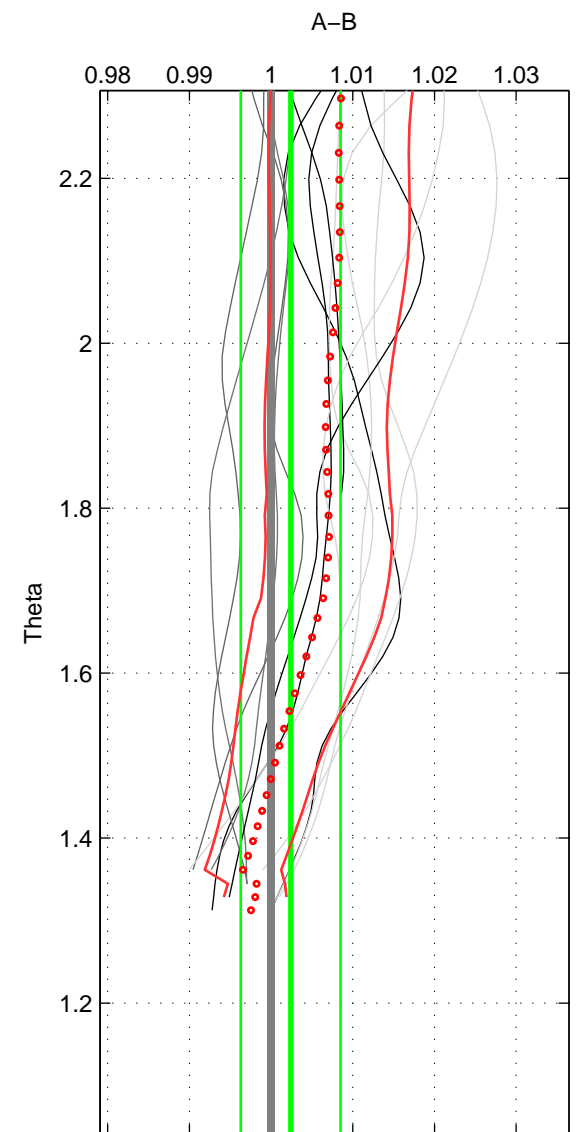

Cruise A (red). Date: Jun 2000 Cruisename: 572-49HO20000621

Cruise B (blue). Date: Jun 2001 Cruisename: 591-49NZ20010604

*** "Favourite" values are means of spaces 1 2.

	Offset	O.StDev	Ratio	R.Stdev	Rating
SIGMA:	0.157	0.229	1.004	0.006	4
THETA:	0.089	0.239	1.002	0.006	4
DEPTH:	0.088	0.317	1.002	0.008	3
FAV.:	0.123	0.234	1.003	0.006	4

Profiles of A: 5
 Profiles of B: 9
 Diff profs : 13
 WMoffset (A-B): 0.15691
 WMoffset stdev: 0.22865
 WMratio (A/B): 1.0041
 WMratio stdev: 0.0058133

Quality (1-5): 4

Profiles of A: 5
 Profiles of B: 9
 Diff profs : 13
 WMoffset (A-B): 0.089474
 WMoffset stdev: 0.23925
 WMratio (A/B): 1.0024
 WMratio stdev: 0.0061044

Quality (1-5): 4

Profiles of A: 5
 Profiles of B: 9
 Diff profs : 13
 WMoffset (A-B): 0.087998
 WMoffset stdev: 0.31734
 WMratio (A/B): 1.0024
 WMratio stdev: 0.008126

Quality (1-5): 3