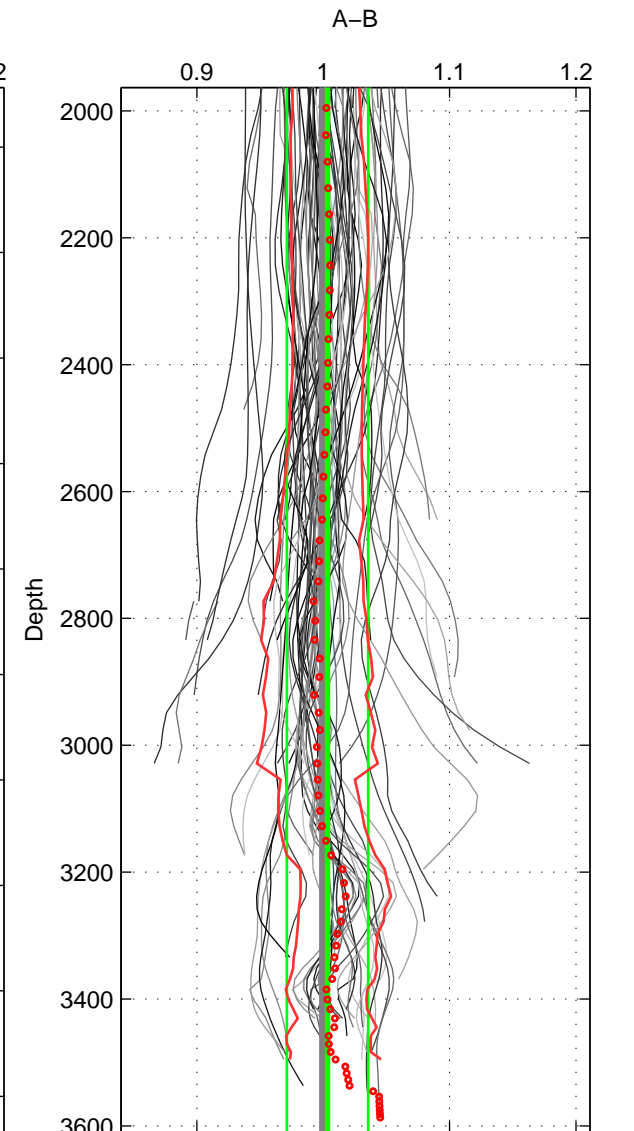

Cruise A (red). Date: Jul 1997 Cruisename: 154-06MT19970707

Cruise B (blue). Date: May 2011 Cruisename: 202-18HU20110506

\*\*\* "Favourite" values are means of spaces 1 2 3.

	Offset	O.StDev	Ratio	R.Stdev	Rating
SIGMA:	0.061	0.297	1.004	0.020	4
THETA:	0.092	0.299	1.006	0.021	4
DEPTH:	0.040	0.483	1.003	0.032	4
FAV.:	0.064	0.360	1.005	0.024	4

Profiles of A: 17  
 Profiles of B: 18  
 Diff profs : 90  
 WMoffset (A-B): 0.061443  
 WMoffset stdev: 0.29709  
 WMratio (A/B): 1.0044  
 WMratio stdev: 0.020327

Quality (1-5): 4

Profiles of A: 17  
 Profiles of B: 18  
 Diff profs : 85  
 WMoffset (A-B): 0.091819  
 WMoffset stdev: 0.29907  
 WMratio (A/B): 1.0065  
 WMratio stdev: 0.020626

Quality (1-5): 4

Profiles of A: 17  
 Profiles of B: 18  
 Diff profs : 89  
 WMoffset (A-B): 0.040211  
 WMoffset stdev: 0.48286  
 WMratio (A/B): 1.0034  
 WMratio stdev: 0.032121

Quality (1-5): 4