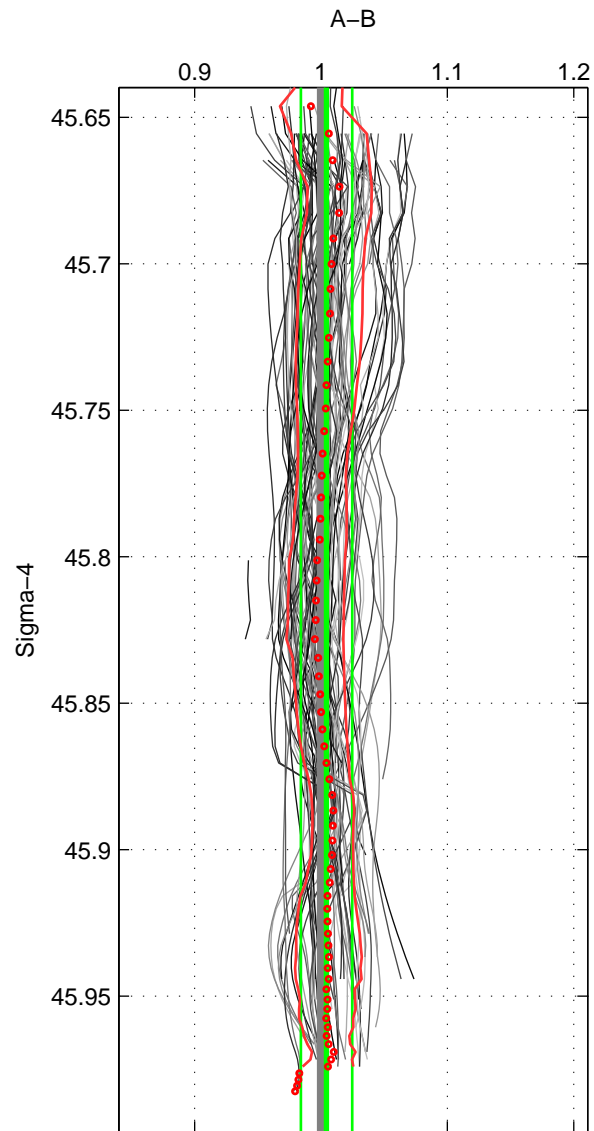

Cruise A (red). Date: Jul 1997 Cruisename: 154-06MT19970707

Cruise B (blue). Date: May 2011 Cruisename: 202-18HU20110506

\*\*\* "Favourite" values are means of spaces 1 2 3.

	Offset	O.StDev	Ratio	R.Stdev	Rating
SIGMA:	0.061	0.297	1.004	0.020	4
THETA:	0.092	0.299	1.006	0.021	4
DEPTH:	0.040	0.483	1.003	0.032	4
FAV.:	0.064	0.360	1.005	0.024	4

Profiles of A: 17  
 Profiles of B: 18  
 Diff profs : 90  
 WMoffset (A-B): 0.061443  
 WMoffset stdev: 0.29709  
 WMratio (A/B): 1.0044  
 WMratio stdev: 0.020327

Quality (1-5): 4

Profiles of A: 17  
 Profiles of B: 18  
 Diff profs : 85  
 WMoffset (A-B): 0.091819  
 WMoffset stdev: 0.29907  
 WMratio (A/B): 1.0065  
 WMratio stdev: 0.020626

Quality (1-5): 4

Profiles of A: 17  
 Profiles of B: 18  
 Diff profs : 89  
 WMoffset (A-B): 0.040211  
 WMoffset stdev: 0.48286  
 WMratio (A/B): 1.0034  
 WMratio stdev: 0.032121

Quality (1-5): 4