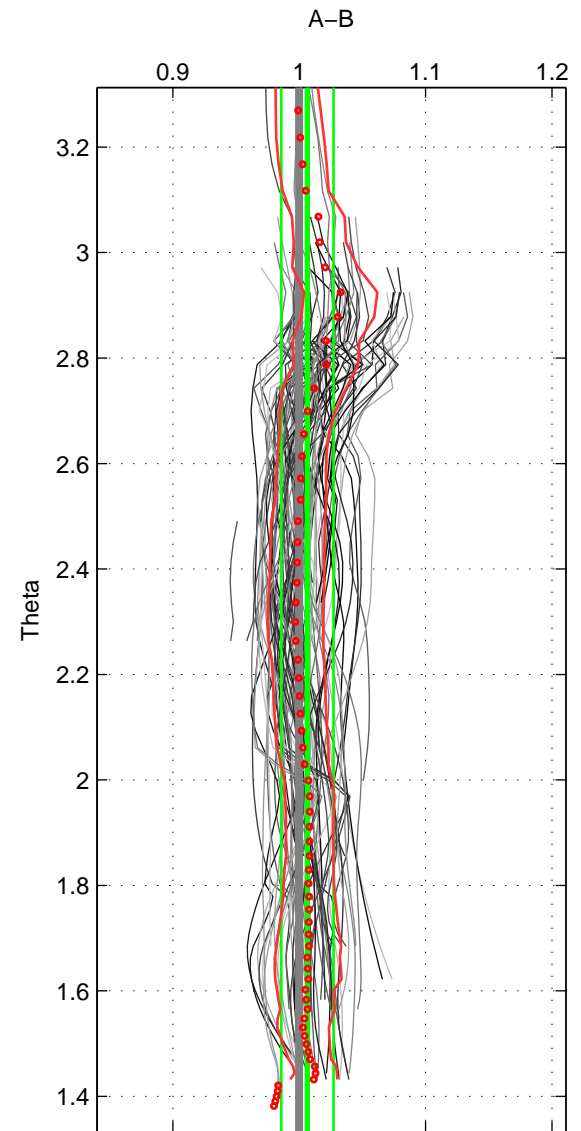

Cruise A (red). Date: Jul 1997 Cruisename: 154-06MT19970707

Cruise B (blue). Date: May 2011 Cruisename: 202-18HU20110506

\*\*\* "Favourite" values are means of spaces 1 2 3.

	Offset	O.StDev	Ratio	R.Stdev	Rating
SIGMA:	0.061	0.297	1.004	0.020	4
THETA:	0.092	0.299	1.006	0.021	4
DEPTH:	0.040	0.483	1.003	0.032	4
FAV.:	0.064	0.360	1.005	0.024	4

Profiles of A: 17  
 Profiles of B: 18  
 Diff profs : 90  
 WMoffset (A-B): 0.061443  
 WMoffset stdev: 0.29709  
 WMratio (A/B): 1.0044  
 WMratio stdev: 0.020327

Quality (1-5): 4

Profiles of A: 17  
 Profiles of B: 18  
 Diff profs : 85  
 WMoffset (A-B): 0.091819  
 WMoffset stdev: 0.29907  
 WMratio (A/B): 1.0065  
 WMratio stdev: 0.020626

Quality (1-5): 4

Profiles of A: 17  
 Profiles of B: 18  
 Diff profs : 89  
 WMoffset (A-B): 0.040211  
 WMoffset stdev: 0.48286  
 WMratio (A/B): 1.0034  
 WMratio stdev: 0.032121

Quality (1-5): 4