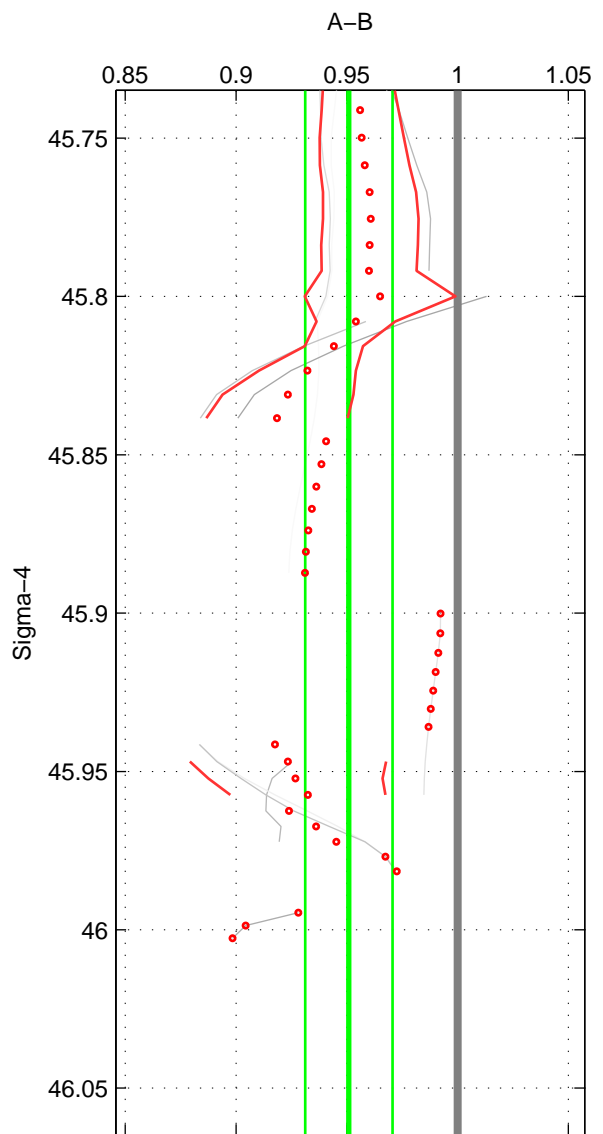

Cruise A (red). Date: Nov 1972 Cruisename: 219-316N19720718.1

Cruise B (blue). Date: Sep 2009 Cruisename: 248-33LG20090916

*** "Favourite" values are those of space 2.

	Offset	O.StDev	Ratio	R.Stdev	Rating
SIGMA:	-1.679	0.685	0.951	0.020	4
THETA:	-2.462	1.067	0.929	0.029	5
DEPTH:	-2.109	1.148	0.939	0.032	4
FAV. :	-2.462	1.067	0.929	0.029	5

Profiles of A: 4
 Profiles of B: 7
 Diff profs : 10
 WMoffset (A-B): -1.6791
 WMoffset stdev: 0.68546
 WMratio (A/B): 0.9509
 WMratio stdev: 0.019713

Quality (1-5): 4

Profiles of A: 4
 Profiles of B: 10
 Diff profs : 15
 WMoffset (A-B): -2.4621
 WMoffset stdev: 1.0667
 WMratio (A/B): 0.92905
 WMratio stdev: 0.02939

Quality (1-5): 5

Profiles of A: 4
 Profiles of B: 9
 Diff profs : 14
 WMoffset (A-B): -2.1089
 WMoffset stdev: 1.1482
 WMratio (A/B): 0.93907
 WMratio stdev: 0.032341

Quality (1-5): 4