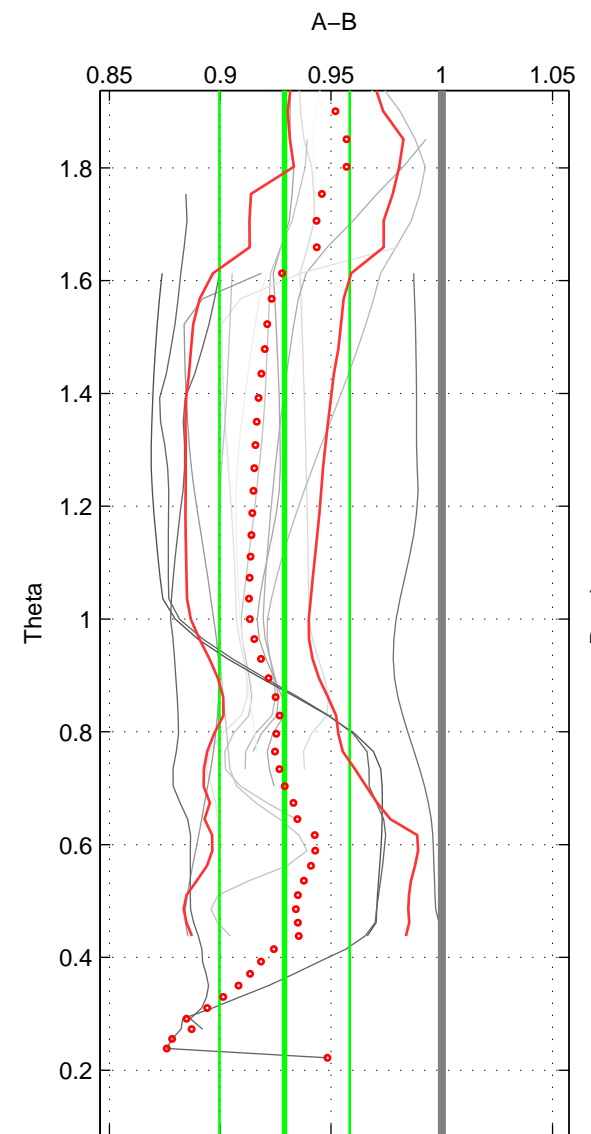

Cruise A (red). Date: Nov 1972 Cruisename: 219-316N19720718.1

Cruise B (blue). Date: Sep 2009 Cruisename: 248-33LG20090916

*** "Favourite" values are those of space 2.

	Offset	O.StDev	Ratio	R.Stdev	Rating
SIGMA:	-1.679	0.685	0.951	0.020	4
THETA:	-2.462	1.067	0.929	0.029	5
DEPTH:	-2.109	1.148	0.939	0.032	4
FAV. :	-2.462	1.067	0.929	0.029	5

Profiles of A: 4
 Profiles of B: 7
 Diff profs : 10
 WMoffset (A-B): -1.6791
 WMoffset stdev: 0.68546
 WMratio (A/B): 0.9509
 WMratio stdev: 0.019713

Quality (1-5): 4

Profiles of A: 4
 Profiles of B: 10
 Diff profs : 15
 WMoffset (A-B): -2.4621
 WMoffset stdev: 1.0667
 WMratio (A/B): 0.92905
 WMratio stdev: 0.02939

Quality (1-5): 5

Profiles of A: 4
 Profiles of B: 9
 Diff profs : 14
 WMoffset (A-B): -2.1089
 WMoffset stdev: 1.1482
 WMratio (A/B): 0.93907
 WMratio stdev: 0.032341

Quality (1-5): 4