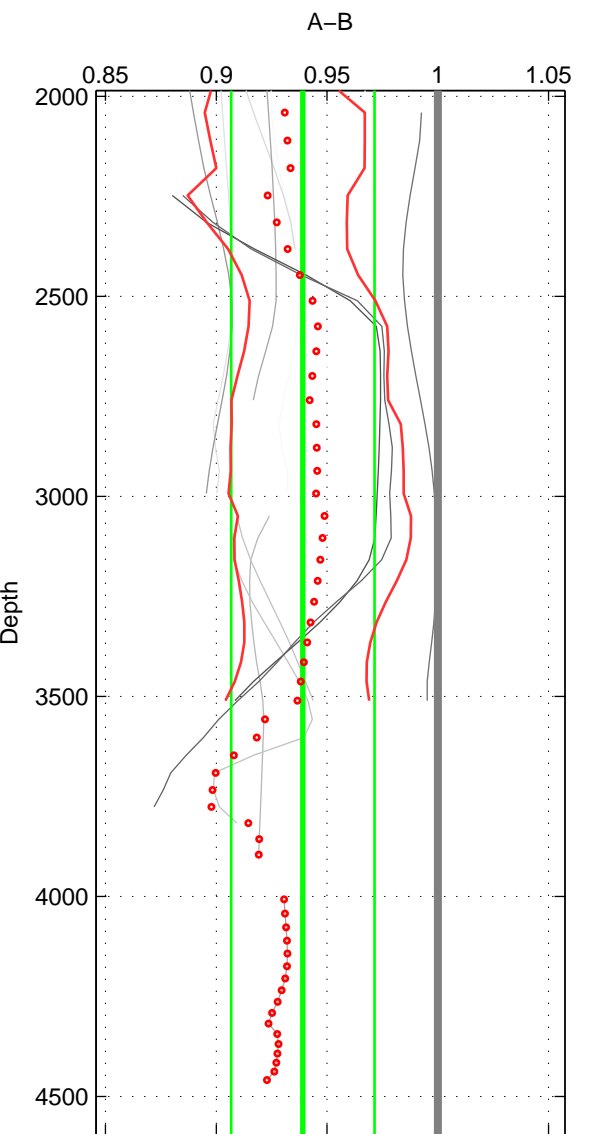

Cruise A (red). Date: Nov 1972 Cruisename: 219-316N19720718.1

Cruise B (blue). Date: Sep 2009 Cruisename: 248-33LG20090916

*** "Favourite" values are those of space 2.

	Offset	O.StDev	Ratio	R.Stdev	Rating
SIGMA:	-1.679	0.685	0.951	0.020	4
THETA:	-2.462	1.067	0.929	0.029	5
DEPTH:	-2.109	1.148	0.939	0.032	4
FAV. :	-2.462	1.067	0.929	0.029	5

Profiles of A: 4
 Profiles of B: 7
 Diff profs : 10
 WMoffset (A-B): -1.6791
 WMoffset stdev: 0.68546
 WMratio (A/B): 0.9509
 WMratio stdev: 0.019713

Quality (1-5): 4

Profiles of A: 4
 Profiles of B: 10
 Diff profs : 15
 WMoffset (A-B): -2.4621
 WMoffset stdev: 1.0667
 WMratio (A/B): 0.92905
 WMratio stdev: 0.02939

Quality (1-5): 5

Profiles of A: 4
 Profiles of B: 9
 Diff profs : 14
 WMoffset (A-B): -2.1089
 WMoffset stdev: 1.1482
 WMratio (A/B): 0.93907
 WMratio stdev: 0.032341

Quality (1-5): 4