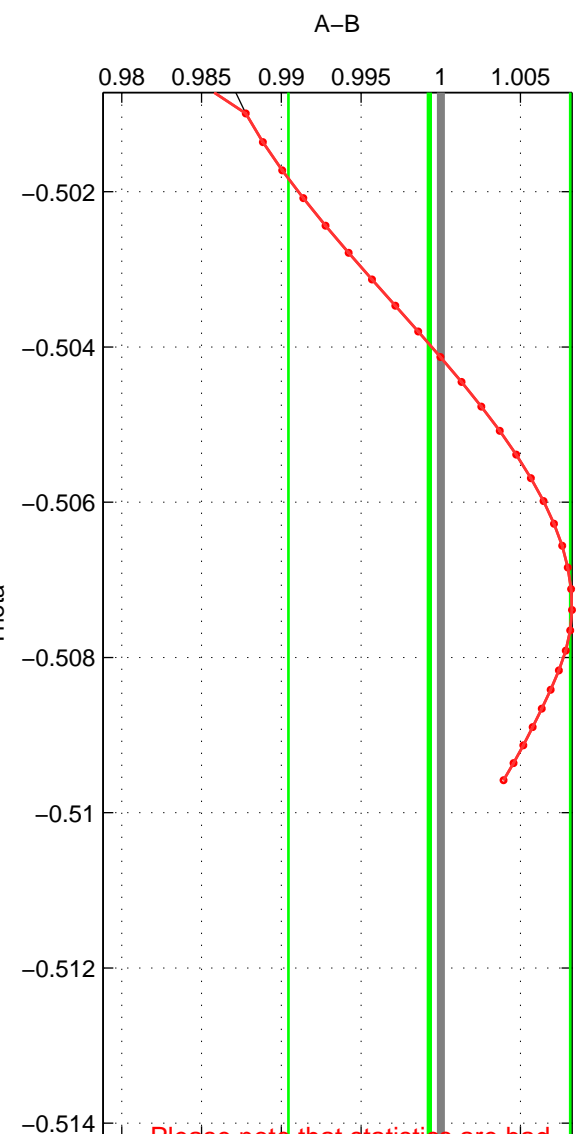

Cruise A (red). Date: May 2002 Cruisename: 51-32H120020505
 Cruise B (blue). Date: Sep 2003 Cruisename: 54-32H120030911

*** "Favourite" values are means of spaces 1 2 3.

	Offset	O.StDev	Ratio	R.Stdev	Rating
SIGMA:	-0.055	0.019	0.996	0.001	1
THETA:	-0.010	0.126	0.999	0.009	1
DEPTH:	-0.221	0.052	0.984	0.003	1
FAV.:	-0.095	0.065	0.993	0.005	1

Please note that statistics are bad.
 Profiles of A: 3
 Profiles of B: 2
 Diff profs : 2
 WMoffset (A-B): -0.055314
 WMoffset stdev: 0.018879
 WMratio (A/B): 0.99612
 WMratio stdev: 0.0013278

Quality (1-5): 1

Please note that statistics are bad.
 Profiles of A: 3
 Profiles of B: 2
 Diff profs : 2
 WMoffset (A-B): -0.009616
 WMoffset stdev: 0.12581
 WMratio (A/B): 0.99928
 WMratio stdev: 0.0088317

Quality (1-5): 1

Please note that statistics are bad.
 Profiles of A: 3
 Profiles of B: 2
 Diff profs : 2
 WMoffset (A-B): -0.22146
 WMoffset stdev: 0.051772
 WMratio (A/B): 0.98448
 WMratio stdev: 0.0034972

Quality (1-5): 1