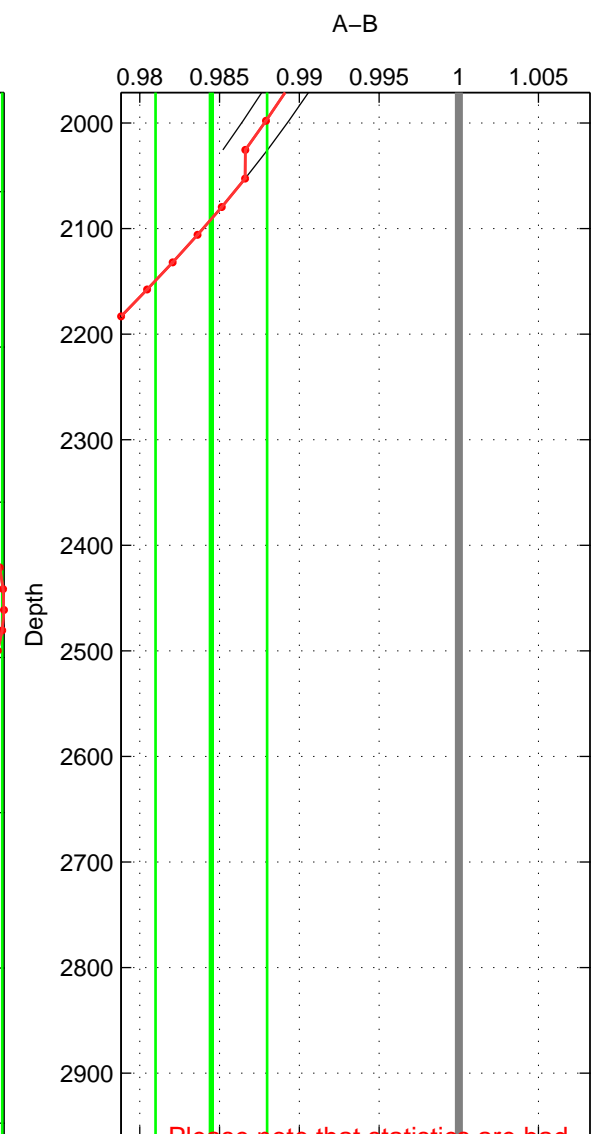

Cruise A (red). Date: May 2002 Cruisename: 51-32H120020505
 Cruise B (blue). Date: Sep 2003 Cruisename: 54-32H120030911

*** "Favourite" values are means of spaces 1 2 3.

	Offset	O.StDev	Ratio	R.Stdev	Rating
SIGMA:	-0.055	0.019	0.996	0.001	1
THETA:	-0.010	0.126	0.999	0.009	1
DEPTH:	-0.221	0.052	0.984	0.003	1
FAV.:	-0.095	0.065	0.993	0.005	1

Please note that statistics are bad.
 Profiles of A: 3
 Profiles of B: 2
 Diff profs : 2
 WMoffset (A-B): -0.055314
 WMoffset stdev: 0.018879
 WMratio (A/B): 0.99612
 WMratio stdev: 0.0013278

Quality (1-5): 1

Please note that statistics are bad.
 Profiles of A: 3
 Profiles of B: 2
 Diff profs : 2
 WMoffset (A-B): -0.009616
 WMoffset stdev: 0.12581
 WMratio (A/B): 0.99928
 WMratio stdev: 0.0088317

Quality (1-5): 1

Please note that statistics are bad.
 Profiles of A: 3
 Profiles of B: 2
 Diff profs : 2
 WMoffset (A-B): -0.22146
 WMoffset stdev: 0.051772
 WMratio (A/B): 0.98448
 WMratio stdev: 0.0034972

Quality (1-5): 1