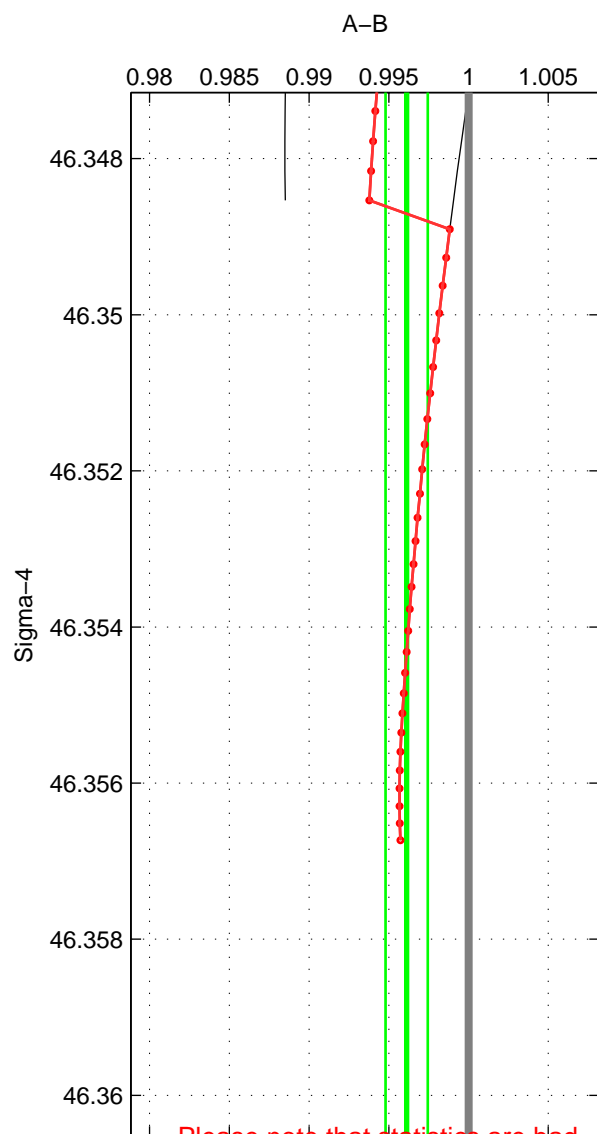

Cruise A (red). Date: May 2002 Cruisename: 51-32H120020505
 Cruise B (blue). Date: Sep 2003 Cruisename: 54-32H120030911

*** "Favourite" values are means of spaces 1 2 3.

	Offset	O.StDev	Ratio	R.Stdev	Rating
SIGMA:	-0.055	0.019	0.996	0.001	1
THETA:	-0.010	0.126	0.999	0.009	1
DEPTH:	-0.221	0.052	0.984	0.003	1
FAV.:	-0.095	0.065	0.993	0.005	1

Please note that statistics are bad.
 Profiles of A: 3
 Profiles of B: 2
 Diff profs : 2
 WMoffset (A-B): -0.055314
 WMoffset stdev: 0.018879
 WMratio (A/B): 0.99612
 WMratio stdev: 0.0013278

Quality (1-5): 1

Please note that statistics are bad.
 Profiles of A: 3
 Profiles of B: 2
 Diff profs : 2
 WMoffset (A-B): -0.009616
 WMoffset stdev: 0.12581
 WMratio (A/B): 0.99928
 WMratio stdev: 0.0088317

Quality (1-5): 1

Please note that statistics are bad.
 Profiles of A: 3
 Profiles of B: 2
 Diff profs : 2
 WMoffset (A-B): -0.22146
 WMoffset stdev: 0.051772
 WMratio (A/B): 0.98448
 WMratio stdev: 0.0034972

Quality (1-5): 1