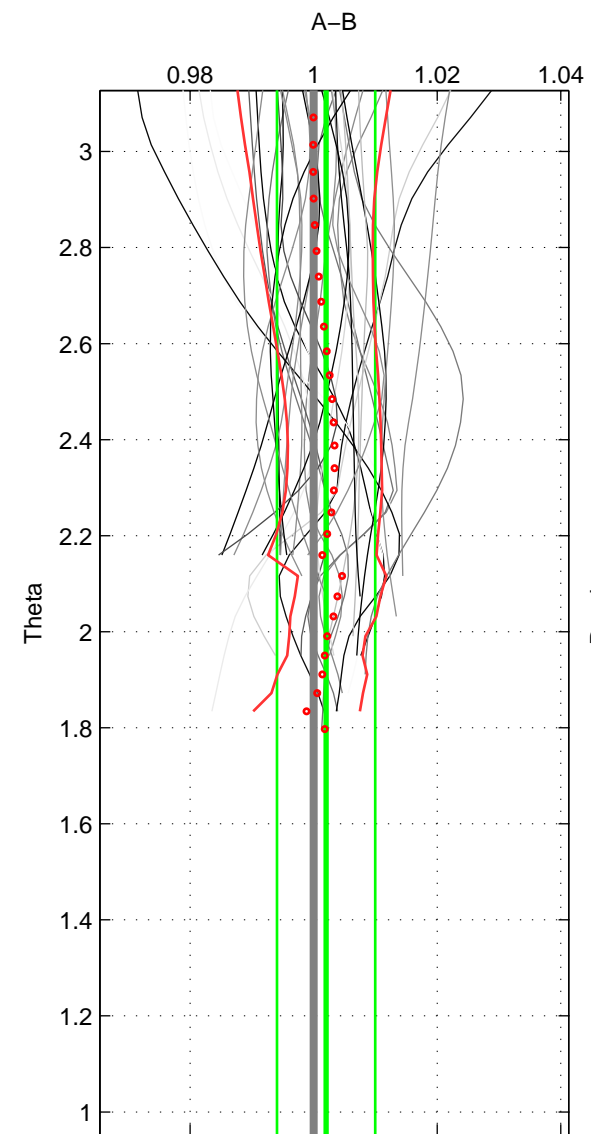

Cruise A (red). Date: Nov 2001 Cruisename: 695-49UP20011010
 Cruise B (blue). Date: Feb 2007 Cruisename: 714-49UP20070118

*** "Favourite" values are those of space 2.

	Offset	O.StDev	Ratio	R.Stdev	Rating
SIGMA:	0.004	0.152	1.000	0.004	4
THETA:	0.082	0.320	1.002	0.008	5
DEPTH:	-0.055	0.144	0.999	0.004	3
FAV. :	0.082	0.320	1.002	0.008	5

Profiles of A: 3
 Profiles of B: 27
 Diff profs : 8
 WMoffset (A-B): 0.0039069
 WMoffset stdev: 0.15204
 WMratio (A/B): 1.0001
 WMratio stdev: 0.0036486

Quality (1-5): 4

Profiles of A: 16
 Profiles of B: 27
 Diff profs : 31
 WMoffset (A-B): 0.081845
 WMoffset stdev: 0.32036
 WMratio (A/B): 1.002
 WMratio stdev: 0.0079363

Quality (1-5): 5

Profiles of A: 16
 Profiles of B: 27
 Diff profs : 31
 WMoffset (A-B): -0.054787
 WMoffset stdev: 0.14376
 WMratio (A/B): 0.99874
 WMratio stdev: 0.0035444

Quality (1-5): 3

Please note that statistics are bad.