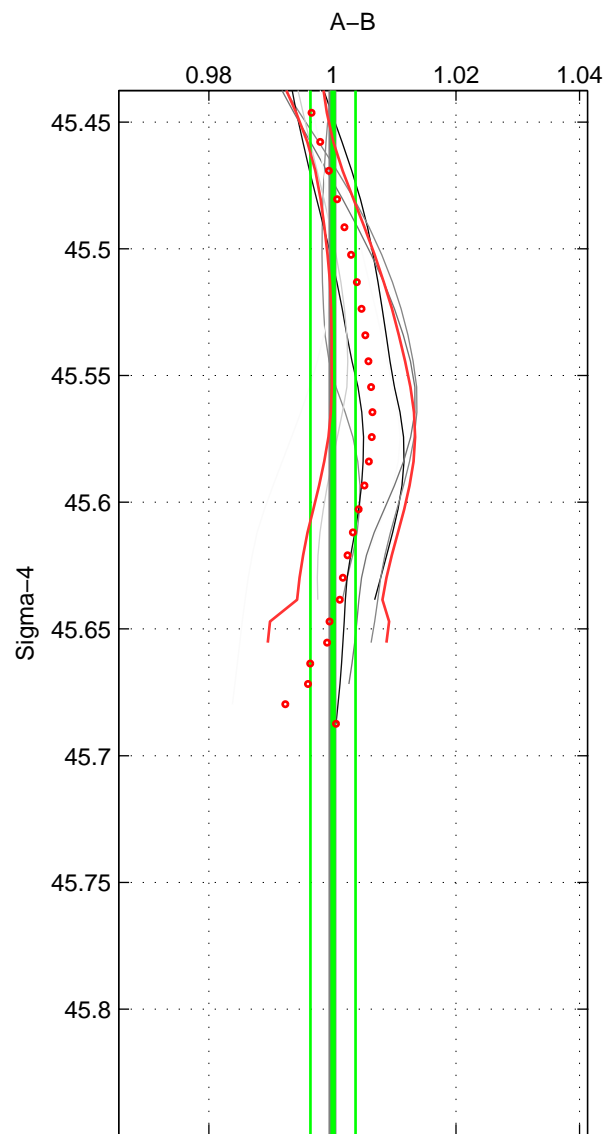

Cruise A (red). Date: Nov 2001 Cruisename: 695-49UP20011010
 Cruise B (blue). Date: Feb 2007 Cruisename: 714-49UP20070118

*** "Favourite" values are those of space 2.

	Offset	O.StDev	Ratio	R.Stdev	Rating
SIGMA:	0.004	0.152	1.000	0.004	4
THETA:	0.082	0.320	1.002	0.008	5
DEPTH:	-0.055	0.144	0.999	0.004	3
FAV. :	0.082	0.320	1.002	0.008	5

Profiles of A: 3
 Profiles of B: 27
 Diff profs : 8
 WMoffset (A-B): 0.0039069
 WMoffset stdev: 0.15204
 WMratio (A/B): 1.0001
 WMratio stdev: 0.0036486

Quality (1-5): 4

Profiles of A: 16
 Profiles of B: 27
 Diff profs : 31
 WMoffset (A-B): 0.081845
 WMoffset stdev: 0.32036
 WMratio (A/B): 1.002
 WMratio stdev: 0.0079363

Quality (1-5): 5

Profiles of A: 16
 Profiles of B: 27
 Diff profs : 31
 WMoffset (A-B): -0.054787
 WMoffset stdev: 0.14376
 WMratio (A/B): 0.99874
 WMratio stdev: 0.0035444

Quality (1-5): 3

Please note that statistics are bad.