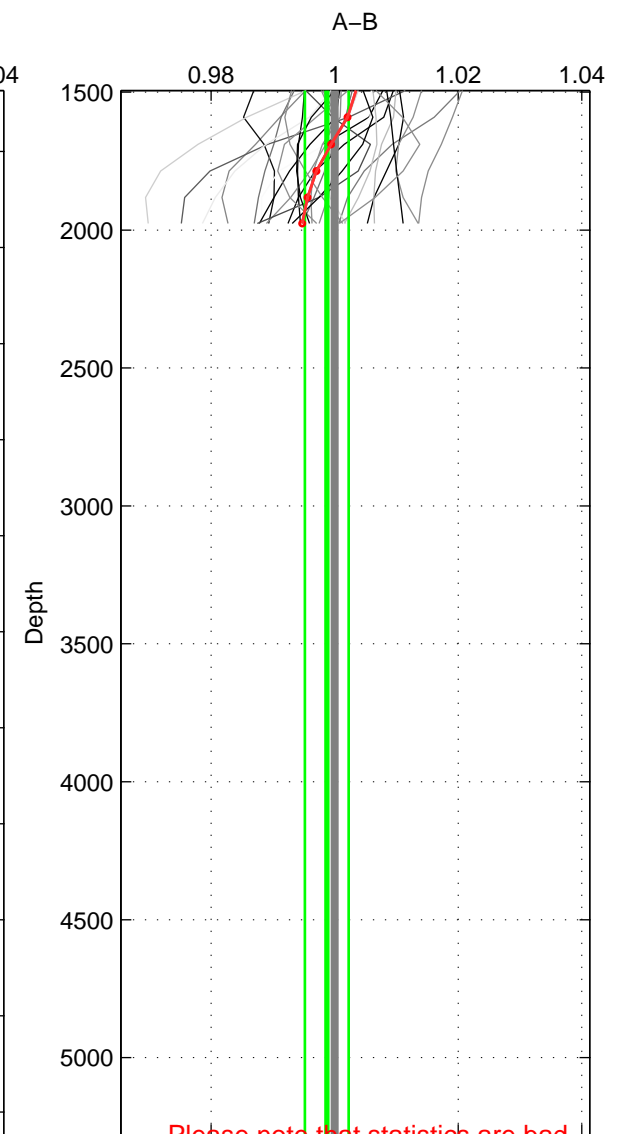

Cruise A (red). Date: Nov 2001 Cruisename: 695-49UP20011010
 Cruise B (blue). Date: Feb 2007 Cruisename: 714-49UP20070118

*** "Favourite" values are those of space 2.

	Offset	O.StDev	Ratio	R.Stdev	Rating
SIGMA:	0.004	0.152	1.000	0.004	4
THETA:	0.082	0.320	1.002	0.008	5
DEPTH:	-0.055	0.144	0.999	0.004	3
FAV. :	0.082	0.320	1.002	0.008	5

Profiles of A: 3
 Profiles of B: 27
 Diff profs : 8
 WMoffset (A-B): 0.0039069
 WMoffset stdev: 0.15204
 WMratio (A/B): 1.0001
 WMratio stdev: 0.0036486

Quality (1-5): 4

Profiles of A: 16
 Profiles of B: 27
 Diff profs : 31
 WMoffset (A-B): 0.081845
 WMoffset stdev: 0.32036
 WMratio (A/B): 1.002
 WMratio stdev: 0.0079363

Quality (1-5): 5

Profiles of A: 16
 Profiles of B: 27
 Diff profs : 31
 WMoffset (A-B): -0.054787
 WMoffset stdev: 0.14376
 WMratio (A/B): 0.99874
 WMratio stdev: 0.0035444

Quality (1-5): 3

Please note that statistics are bad.