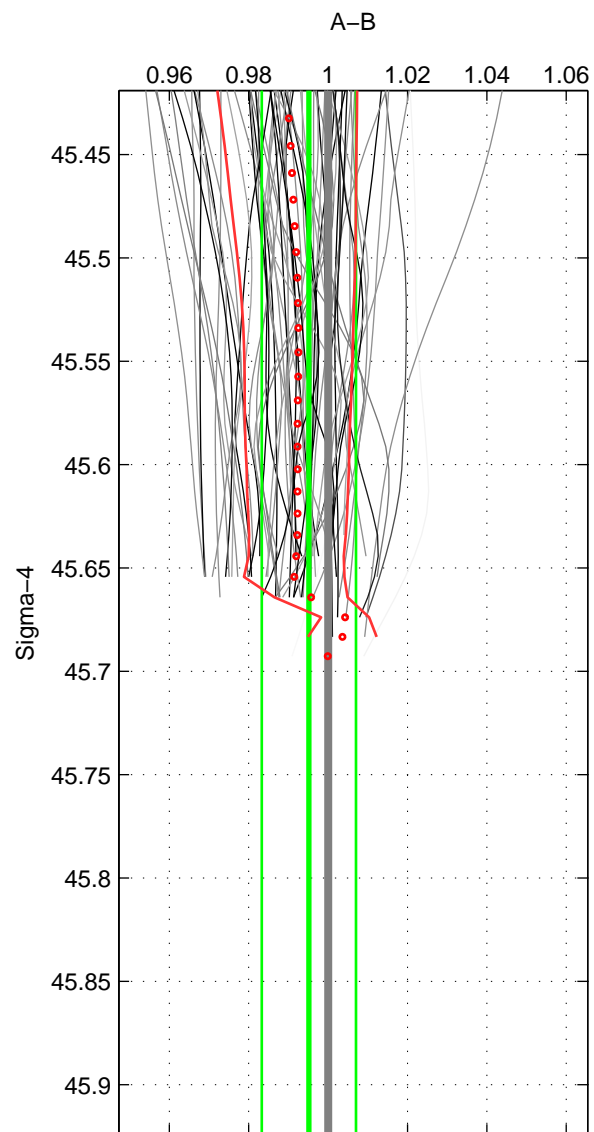

Cruise A (red). Date: Jul 2003 Cruisename: 662-49UF20030625

Cruise B (blue). Date: Oct 1998 Cruisename: 686-49UP19980916

*** "Favourite" values are those of space 2.

	Offset	O.StDev	Ratio	R.Stdev	Rating
SIGMA:	-0.193	0.476	0.995	0.012	4
THETA:	-0.108	0.479	0.997	0.012	5
DEPTH:	-0.322	0.031	0.992	0.001	3
FAV. :	-0.108	0.479	0.997	0.012	5

Profiles of A: 47
 Profiles of B: 20
 Diff profs : 65
 WMoffset (A-B): -0.19265
 WMoffset stdev: 0.47619
 WMratio (A/B): 0.99515
 WMratio stdev: 0.011874

Quality (1-5): 4

Profiles of A: 47
 Profiles of B: 20
 Diff profs : 65
 WMoffset (A-B): -0.10785
 WMoffset stdev: 0.47864
 WMratio (A/B): 0.99729
 WMratio stdev: 0.011872

Quality (1-5): 5

Profiles of A: 47
 Profiles of B: 20
 Diff profs : 65
 WMoffset (A-B): -0.32221
 WMoffset stdev: 0.031283
 WMratio (A/B): 0.99184
 WMratio stdev: 0.00069914

Quality (1-5): 3

Please note that statistics are bad.