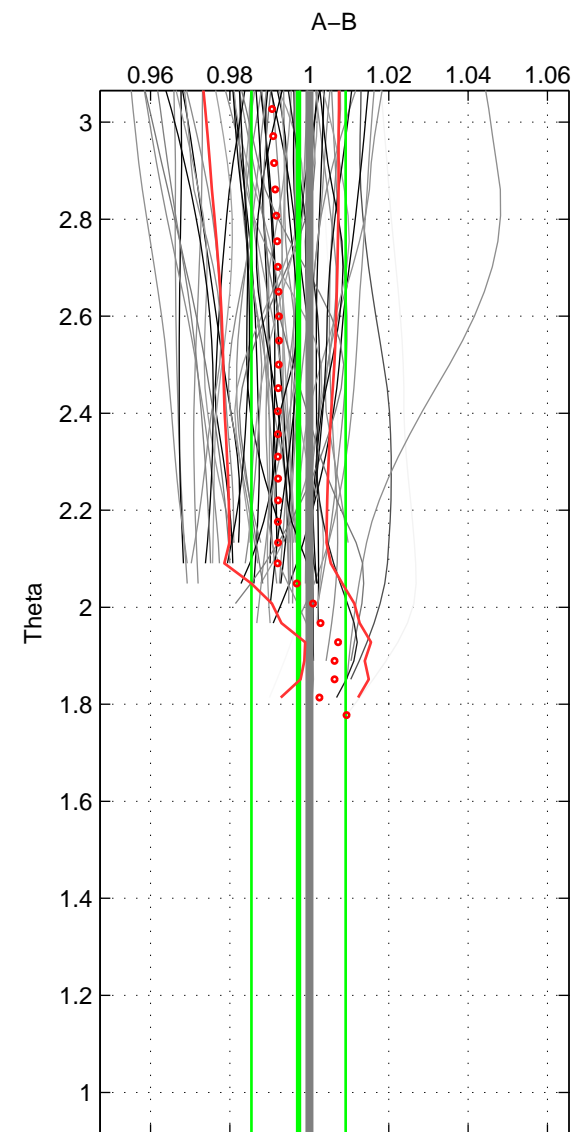

Cruise A (red). Date: Jul 2003 Cruisename: 662-49UF20030625

Cruise B (blue). Date: Oct 1998 Cruisename: 686-49UP19980916

*** "Favourite" values are those of space 2.

	Offset	O.StDev	Ratio	R.Stdev	Rating
SIGMA:	-0.193	0.476	0.995	0.012	4
THETA:	-0.108	0.479	0.997	0.012	5
DEPTH:	-0.322	0.031	0.992	0.001	3
FAV. :	-0.108	0.479	0.997	0.012	5

Profiles of A: 47
 Profiles of B: 20
 Diff profs : 65
 WMoffset (A-B): -0.19265
 WMoffset stdev: 0.47619
 WMratio (A/B): 0.99515
 WMratio stdev: 0.011874

Quality (1-5): 4

Profiles of A: 47
 Profiles of B: 20
 Diff profs : 65
 WMoffset (A-B): -0.10785
 WMoffset stdev: 0.47864
 WMratio (A/B): 0.99729
 WMratio stdev: 0.011872

Quality (1-5): 5

Profiles of A: 47
 Profiles of B: 20
 Diff profs : 65
 WMoffset (A-B): -0.32221
 WMoffset stdev: 0.031283
 WMratio (A/B): 0.99184
 WMratio stdev: 0.00069914

Quality (1-5): 3

Please note that statistics are bad.