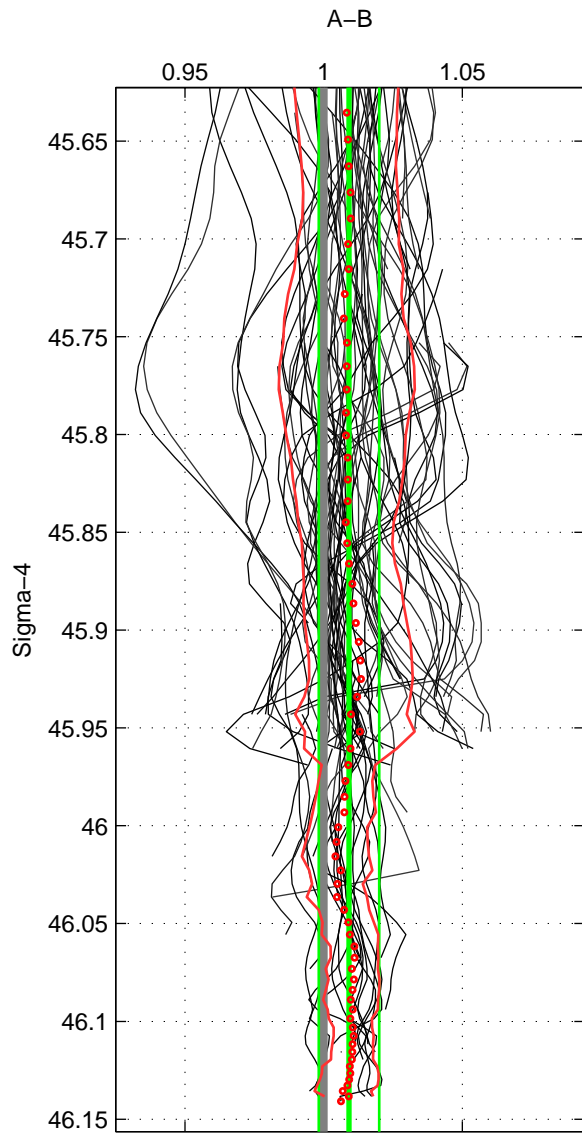

Cruise A (red). Date: Nov 2001 Cruisename: 334-09AR20011029

Cruise B (blue). Date: Apr 2008 Cruisename: 339-09AR20080322

\*\*\* "Favourite" values are means of spaces 1 2 3.

	Offset	O.StDev	Ratio	R.Stdev	Rating
SIGMA:	0.289	0.348	1.009	0.011	5
THETA:	0.295	0.327	1.009	0.010	5
DEPTH:	0.264	0.436	1.008	0.014	5
FAV.:	0.283	0.370	1.009	0.012	5

Profiles of A: 47  
 Profiles of B: 52  
 Diff profs: 87  
 WMoffset (A-B): 0.28859  
 WMoffset stdev: 0.34813  
 WMratio (A/B): 1.0091  
 WMratio stdev: 0.010907

Quality (1-5): 5

Profiles of A: 47  
 Profiles of B: 52  
 Diff profs: 87  
 WMoffset (A-B): 0.29537  
 WMoffset stdev: 0.32658  
 WMratio (A/B): 1.0093  
 WMratio stdev: 0.010235

Quality (1-5): 5

Profiles of A: 47  
 Profiles of B: 52  
 Diff profs: 87  
 WMoffset (A-B): 0.26354  
 WMoffset stdev: 0.43604  
 WMratio (A/B): 1.0083  
 WMratio stdev: 0.013612

Quality (1-5): 5