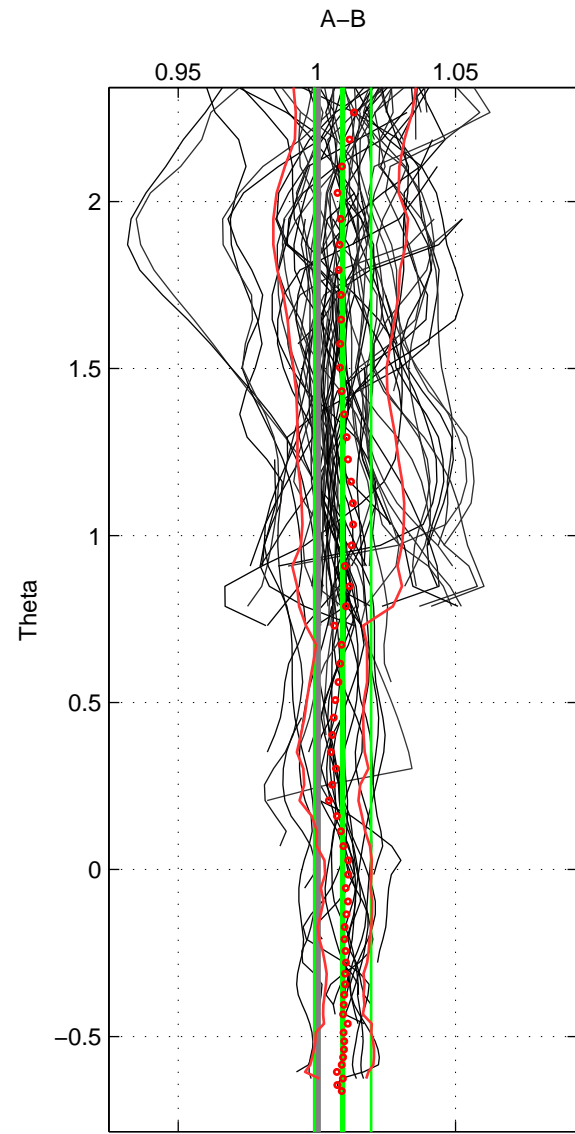

Cruise A (red). Date: Nov 2001 Cruisename: 334-09AR20011029

Cruise B (blue). Date: Apr 2008 Cruisename: 339-09AR20080322

\*\*\* "Favourite" values are means of spaces 1 2 3.

	Offset	O.StDev	Ratio	R.Stdev	Rating
SIGMA:	0.289	0.348	1.009	0.011	5
THETA:	0.295	0.327	1.009	0.010	5
DEPTH:	0.264	0.436	1.008	0.014	5
FAV.:	0.283	0.370	1.009	0.012	5

Profiles of A: 47  
 Profiles of B: 52  
 Diff profs: 87  
 WMoffset (A-B): 0.28859  
 WMoffset stdev: 0.34813  
 WMratio (A/B): 1.0091  
 WMratio stdev: 0.010907

Quality (1-5): 5

Profiles of A: 47  
 Profiles of B: 52  
 Diff profs: 87  
 WMoffset (A-B): 0.29537  
 WMoffset stdev: 0.32658  
 WMratio (A/B): 1.0093  
 WMratio stdev: 0.010235

Quality (1-5): 5

Profiles of A: 47  
 Profiles of B: 52  
 Diff profs: 87  
 WMoffset (A-B): 0.26354  
 WMoffset stdev: 0.43604  
 WMratio (A/B): 1.0083  
 WMratio stdev: 0.013612

Quality (1-5): 5