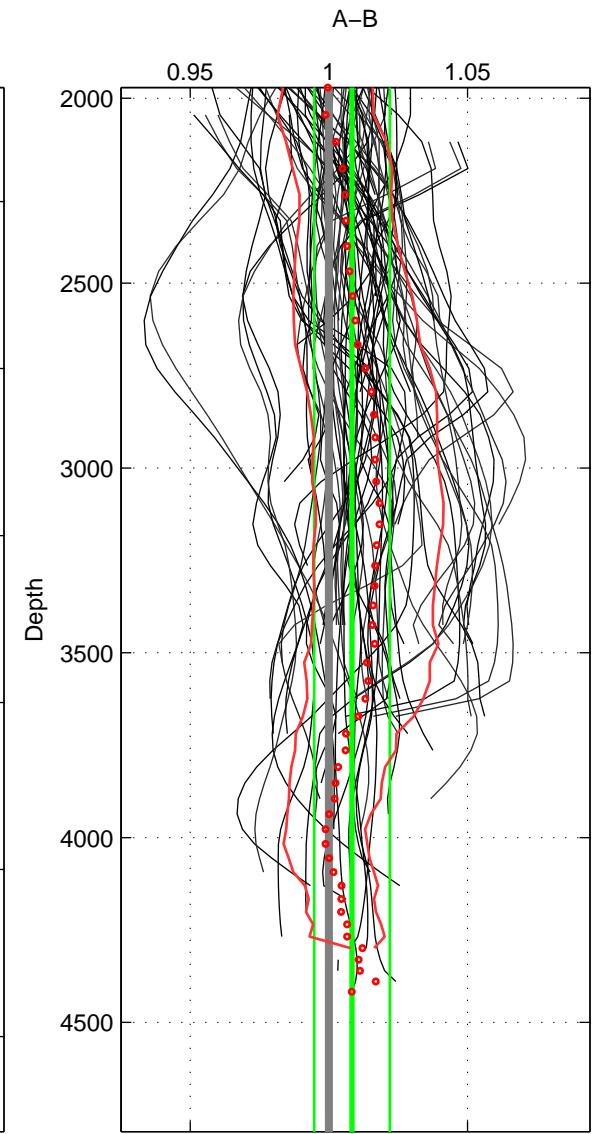

Cruise A (red). Date: Nov 2001 Cruisename: 334-09AR20011029

Cruise B (blue). Date: Apr 2008 Cruisename: 339-09AR20080322

\*\*\* "Favourite" values are means of spaces 1 2 3.

	Offset	O.StDev	Ratio	R.Stdev	Rating
SIGMA:	0.289	0.348	1.009	0.011	5
THETA:	0.295	0.327	1.009	0.010	5
DEPTH:	0.264	0.436	1.008	0.014	5
FAV.:	0.283	0.370	1.009	0.012	5

Profiles of A: 47  
 Profiles of B: 52  
 Diff profs: 87  
 WMoffset (A-B): 0.28859  
 WMoffset stdev: 0.34813  
 WMratio (A/B): 1.0091  
 WMratio stdev: 0.010907

Quality (1-5): 5

Profiles of A: 47  
 Profiles of B: 52  
 Diff profs: 87  
 WMoffset (A-B): 0.29537  
 WMoffset stdev: 0.32658  
 WMratio (A/B): 1.0093  
 WMratio stdev: 0.010235

Quality (1-5): 5

Profiles of A: 47  
 Profiles of B: 52  
 Diff profs: 87  
 WMoffset (A-B): 0.26354  
 WMoffset stdev: 0.43604  
 WMratio (A/B): 1.0083  
 WMratio stdev: 0.013612

Quality (1-5): 5